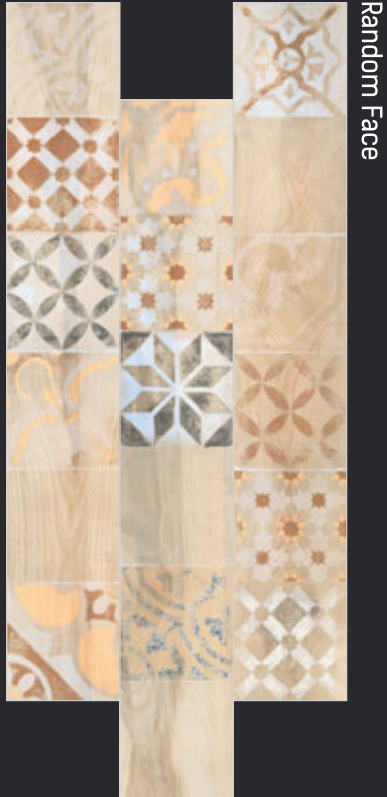

GLAZED  
VITRIFIED TILES  
**195x  
1200mm**

Random Face