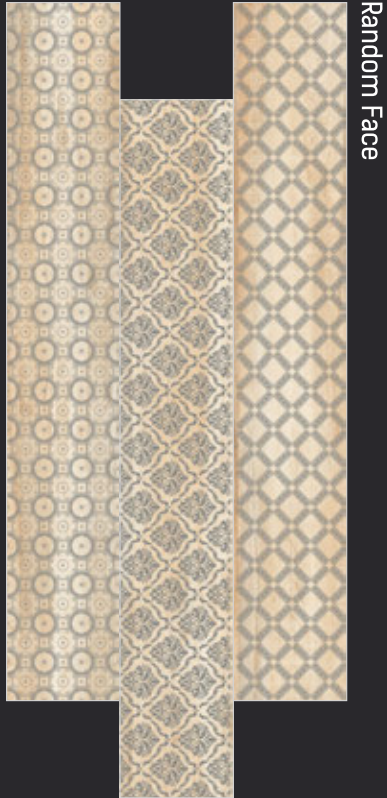

GLAZED  
VITRIFIED TILES  
**195x  
1200mm**

Random Face