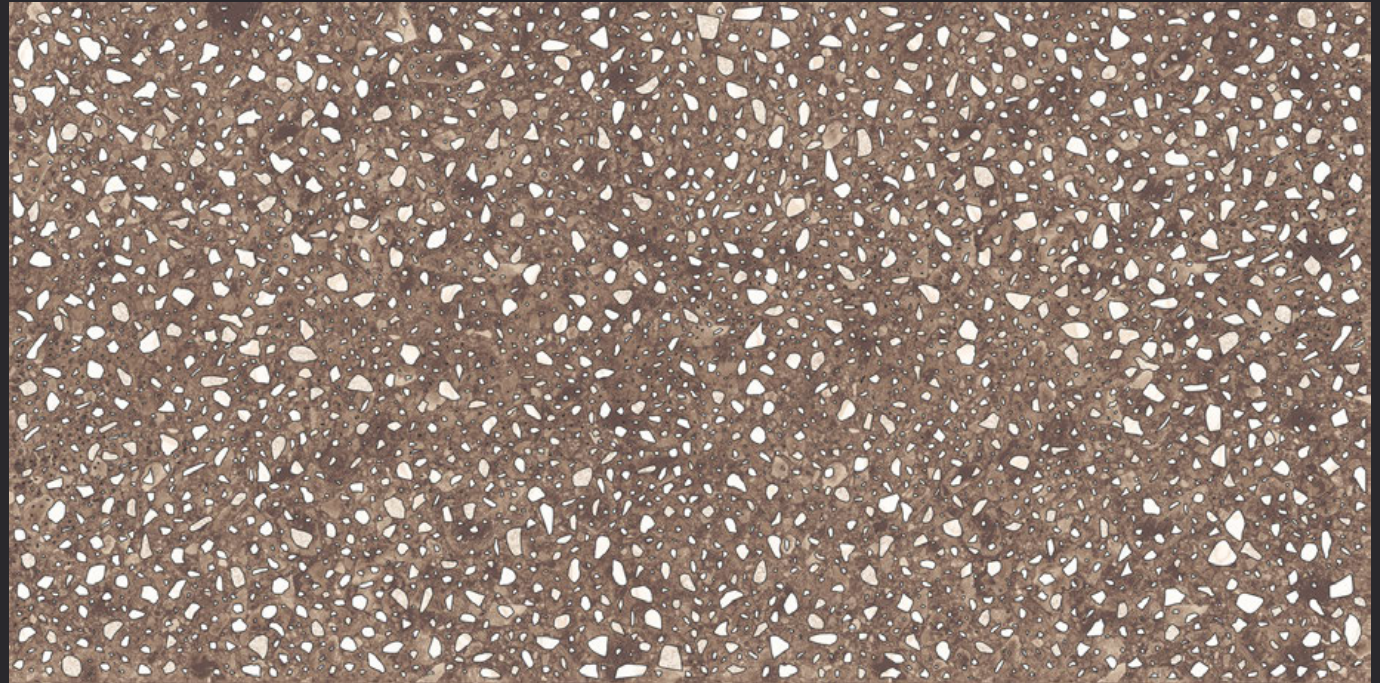

GLAZED
VITRIFIED TILES

600x
1200mm

Random Face

SVPL 7012

CARVING FINISH

EURO PALLET PACKING

Size	Pcs. Per Box	Sq. Mtr. Per Box	Sq. Ft. Per Box	Weight Per Box In Kgs. (approx)	Sq. Mtr. Per Container	Total Boxes Per Container	Boxes Per Pallet	Total Pallets Per Cont	Thickness (mm) (approx)	Weight / CTN (approx)
60x120cm	2 pcs.	1.44	15.5	28.5	1399.68	972	60	12	9.00	27000
							36	7