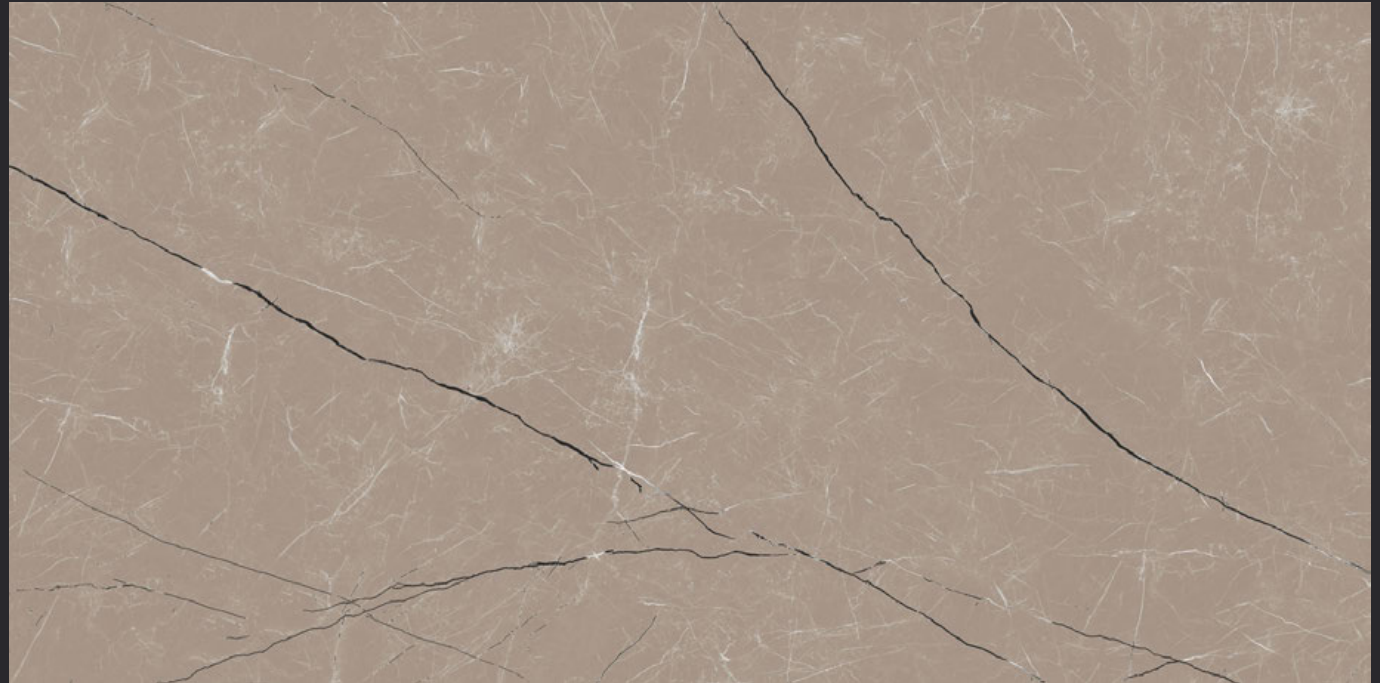

GLAZED
VITRIFIED TILES
**600x
1200mm**

Random Face

SVPL 7005

CARVING FINISH

EURO PALLET PACKING

Size	Pcs. Per Box	Sq. Mtr. Per Box	Sq. Ft. Per Box	Weight Per Box In Kgs. (approx)	Sq. Mtr. Per Container	Total Boxes Per Container	Boxes Per Pallet	Total Pallets Per Cont	Thickness (mm) (approx)	Weight / CTN (approx)
60x120cm	2 pcs.	1.44	15.5	28.5	1399.68	972	60	12	9.00	27000
							36	7