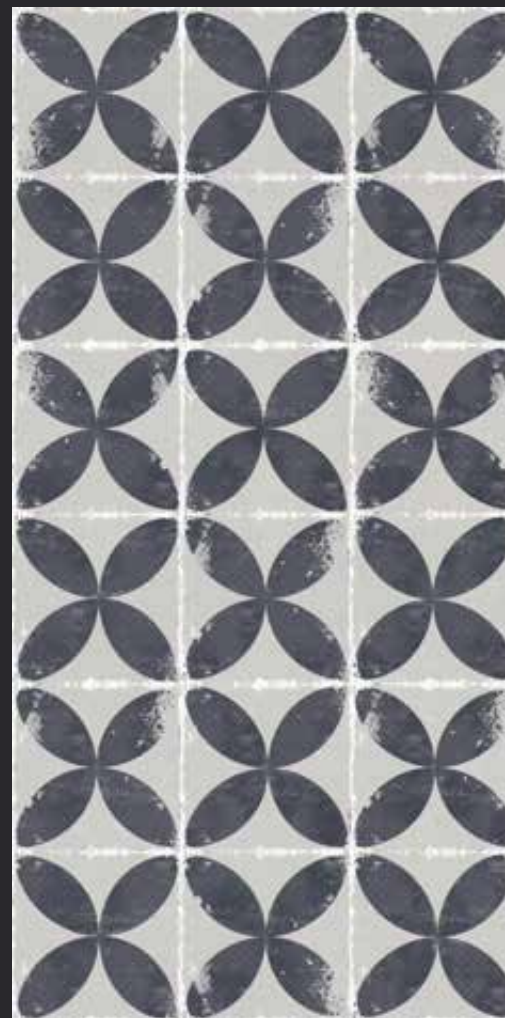

AQUITANIA GRIS DECOR 03 C