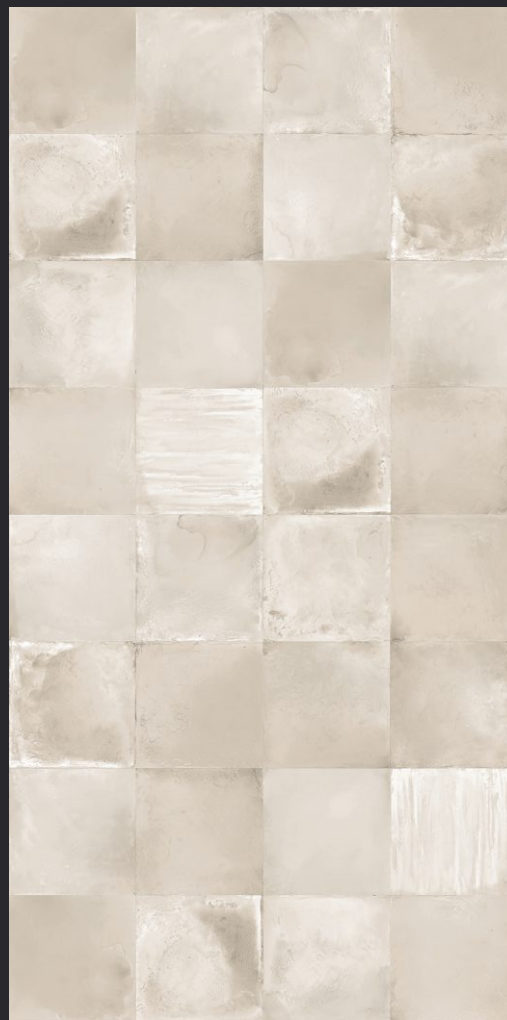

GLAZED
VITRIFIED TILES

600x
1200mm

MATT WITH GRANULA

Available in
6mm & 9mm
Thickness

LUMIX CREMA

LUMIX CREMA DECOR

GLAZED
VITRIFIED TILES
**600x
1200mm**

MATT WITH GRANULA