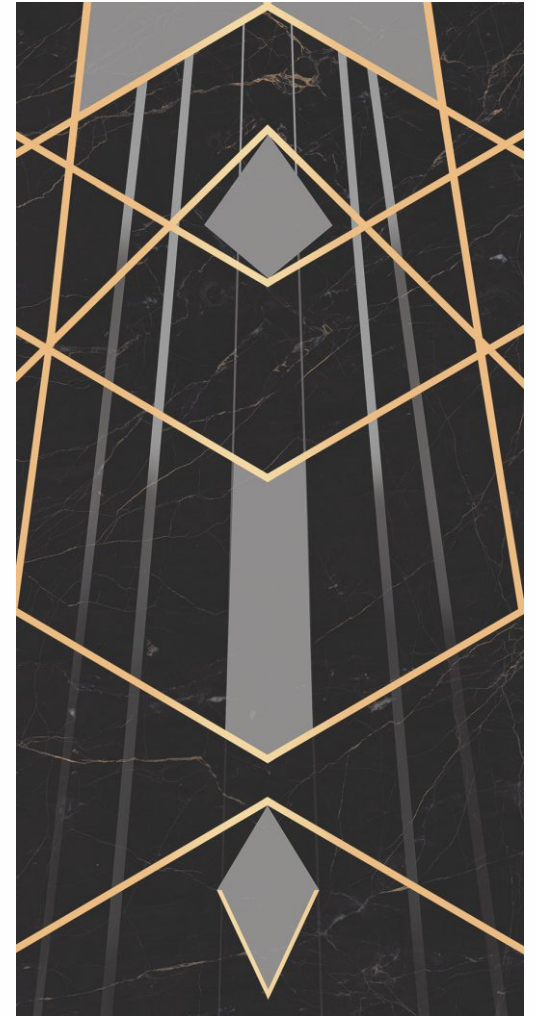

Available in
6mm & 9mm
Thickness

GLACIAR WHITE

GLACIAR WHITE DECOR 04

GLAZED
VITRIFIED TILES
**600x
1200mm**

HIGH GLOSS

Available in
6mm & 9mm
Thickness

JASPER BLACK

JASPER BLACK DECOR A