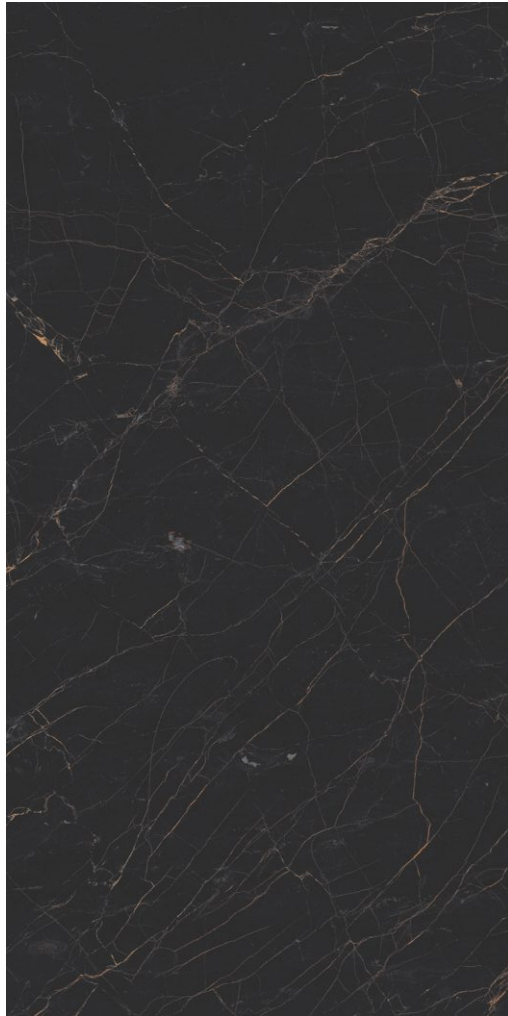

Available in
6mm & 9mm
Thickness

GLACIAR WHITE

GLACIAR WHITE DECOR 04

GLAZED
VITRIFIED TILES
**600x
1200mm**

HIGH GLOSS

Available in
6mm & 9mm
Thickness

JASPER BLACK

JASPER BLACK DECOR A