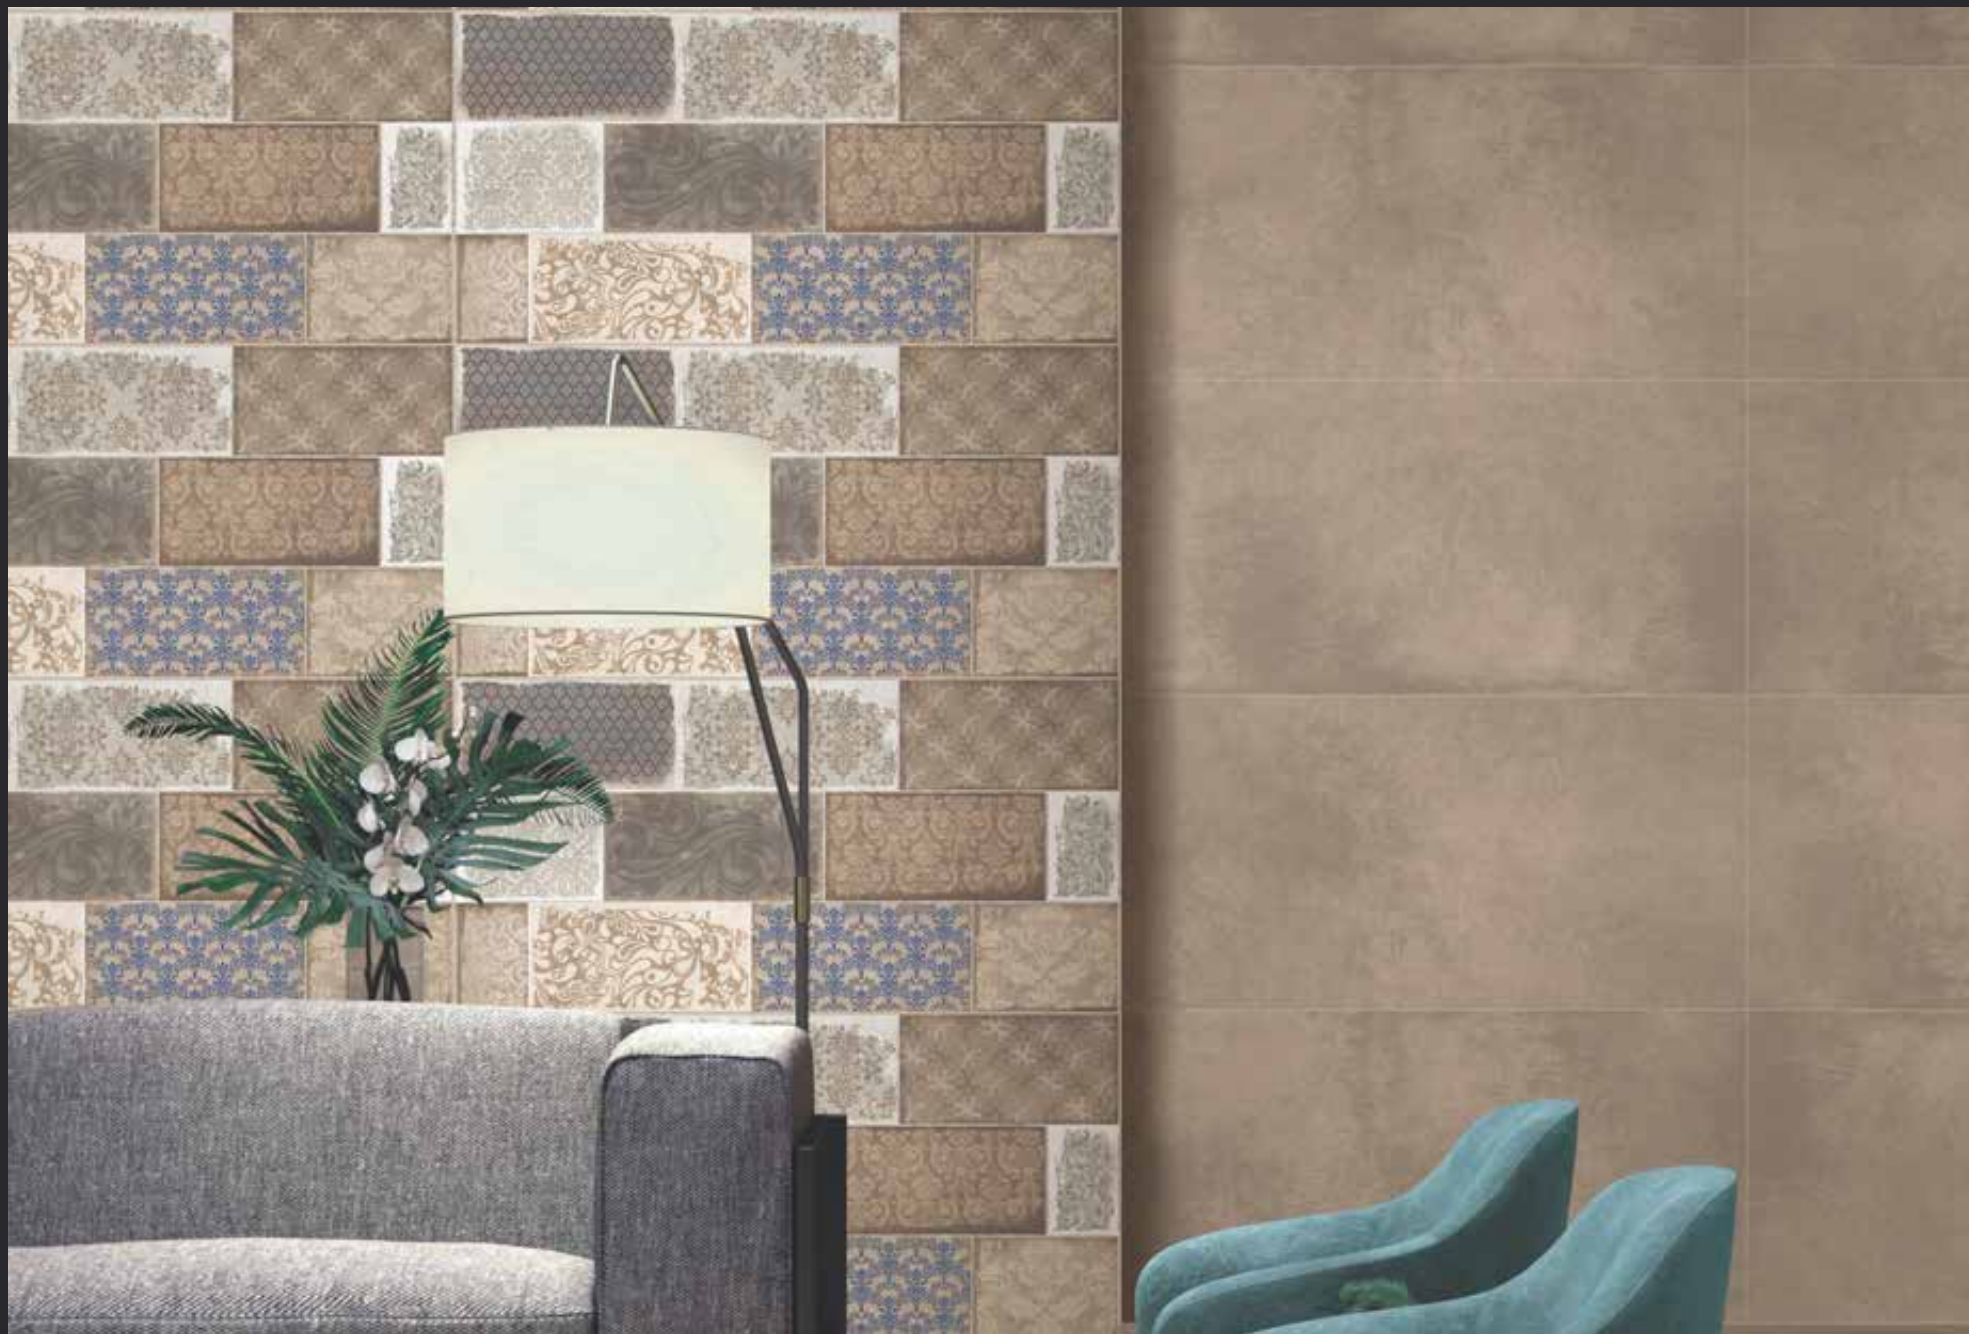

MADOX TAUPE DECOR 01

GLAZED
VITRIFIED TILES

600x
1200mm

MATT WITH GRANULA

Available in
6mm & 9mm
Thickness

MADOX TAUPE

MADOX TAUPE DECOR 02

GLAZED
VITRIFIED TILES