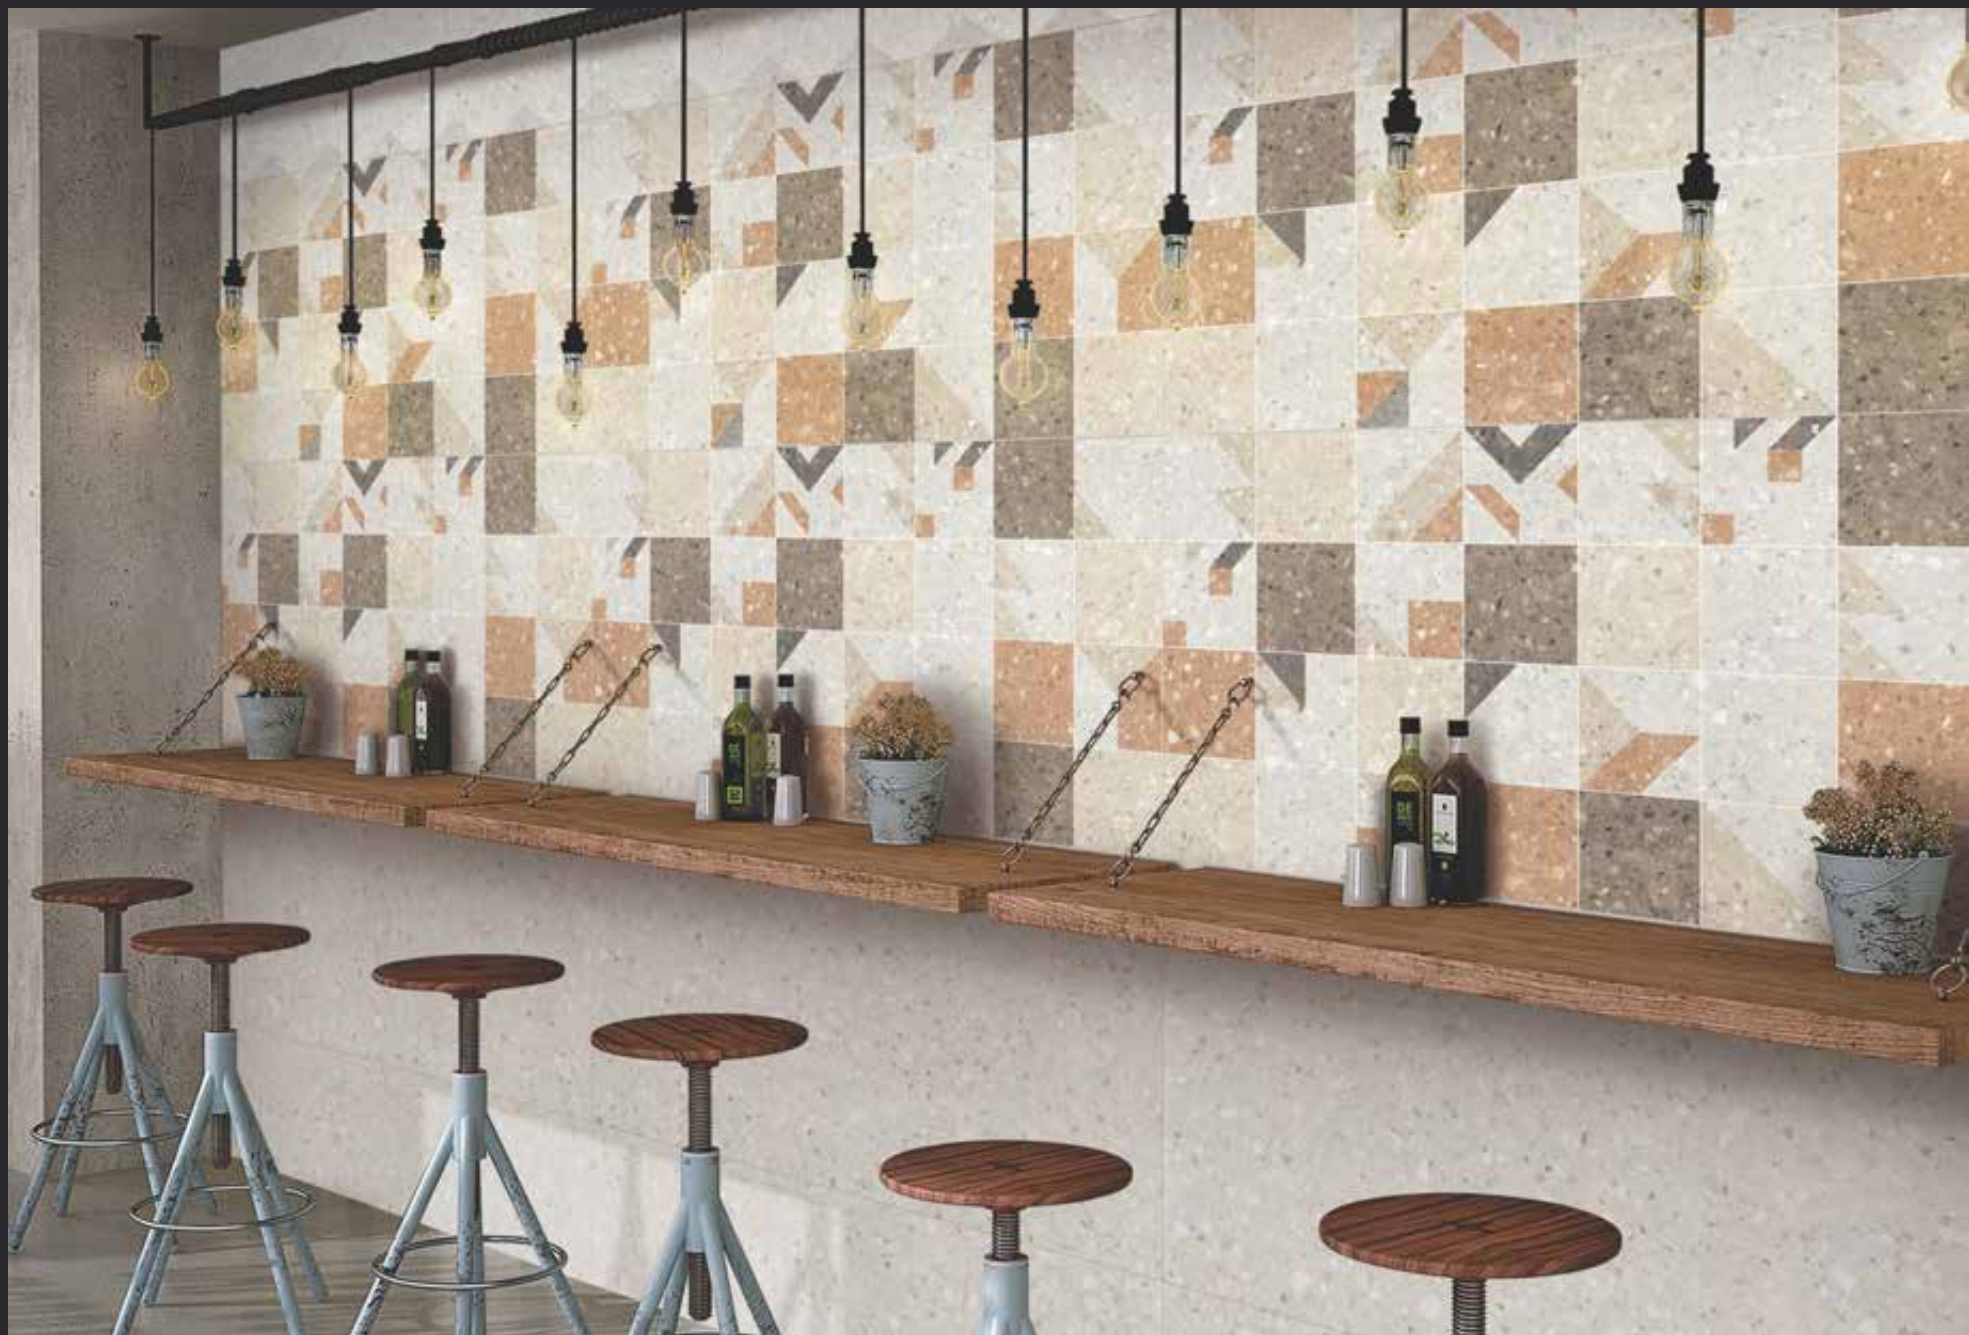

TRATTO GREIGE

TRATTO GREIGE DECOR 02

GLAZED
VITRIFIED TILES

600x
1200mm

MATT WITH GRANULA

Available in
6mm & 9mm
Thickness

TRAZOS BEIGE

TRAZOS BEIGE DECOR