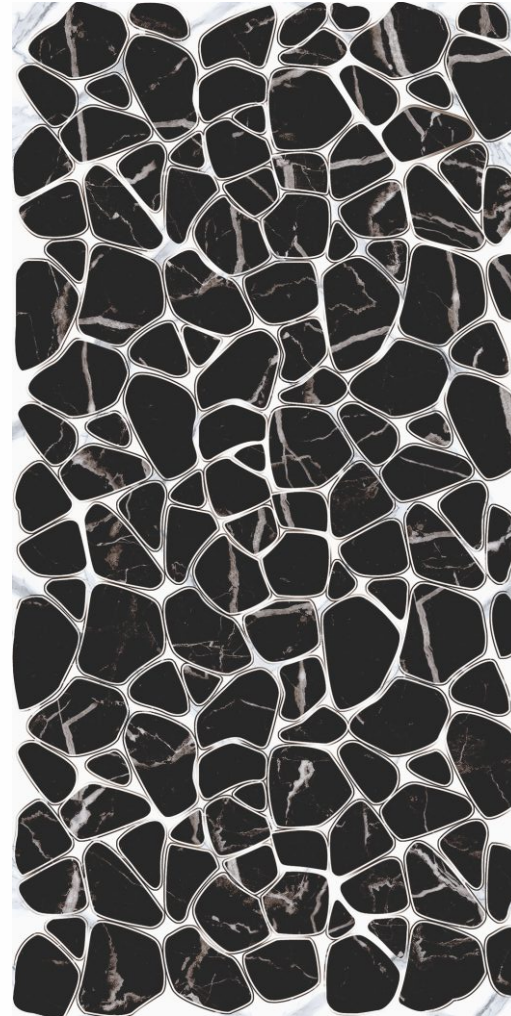

AINARA STONE DECOR B