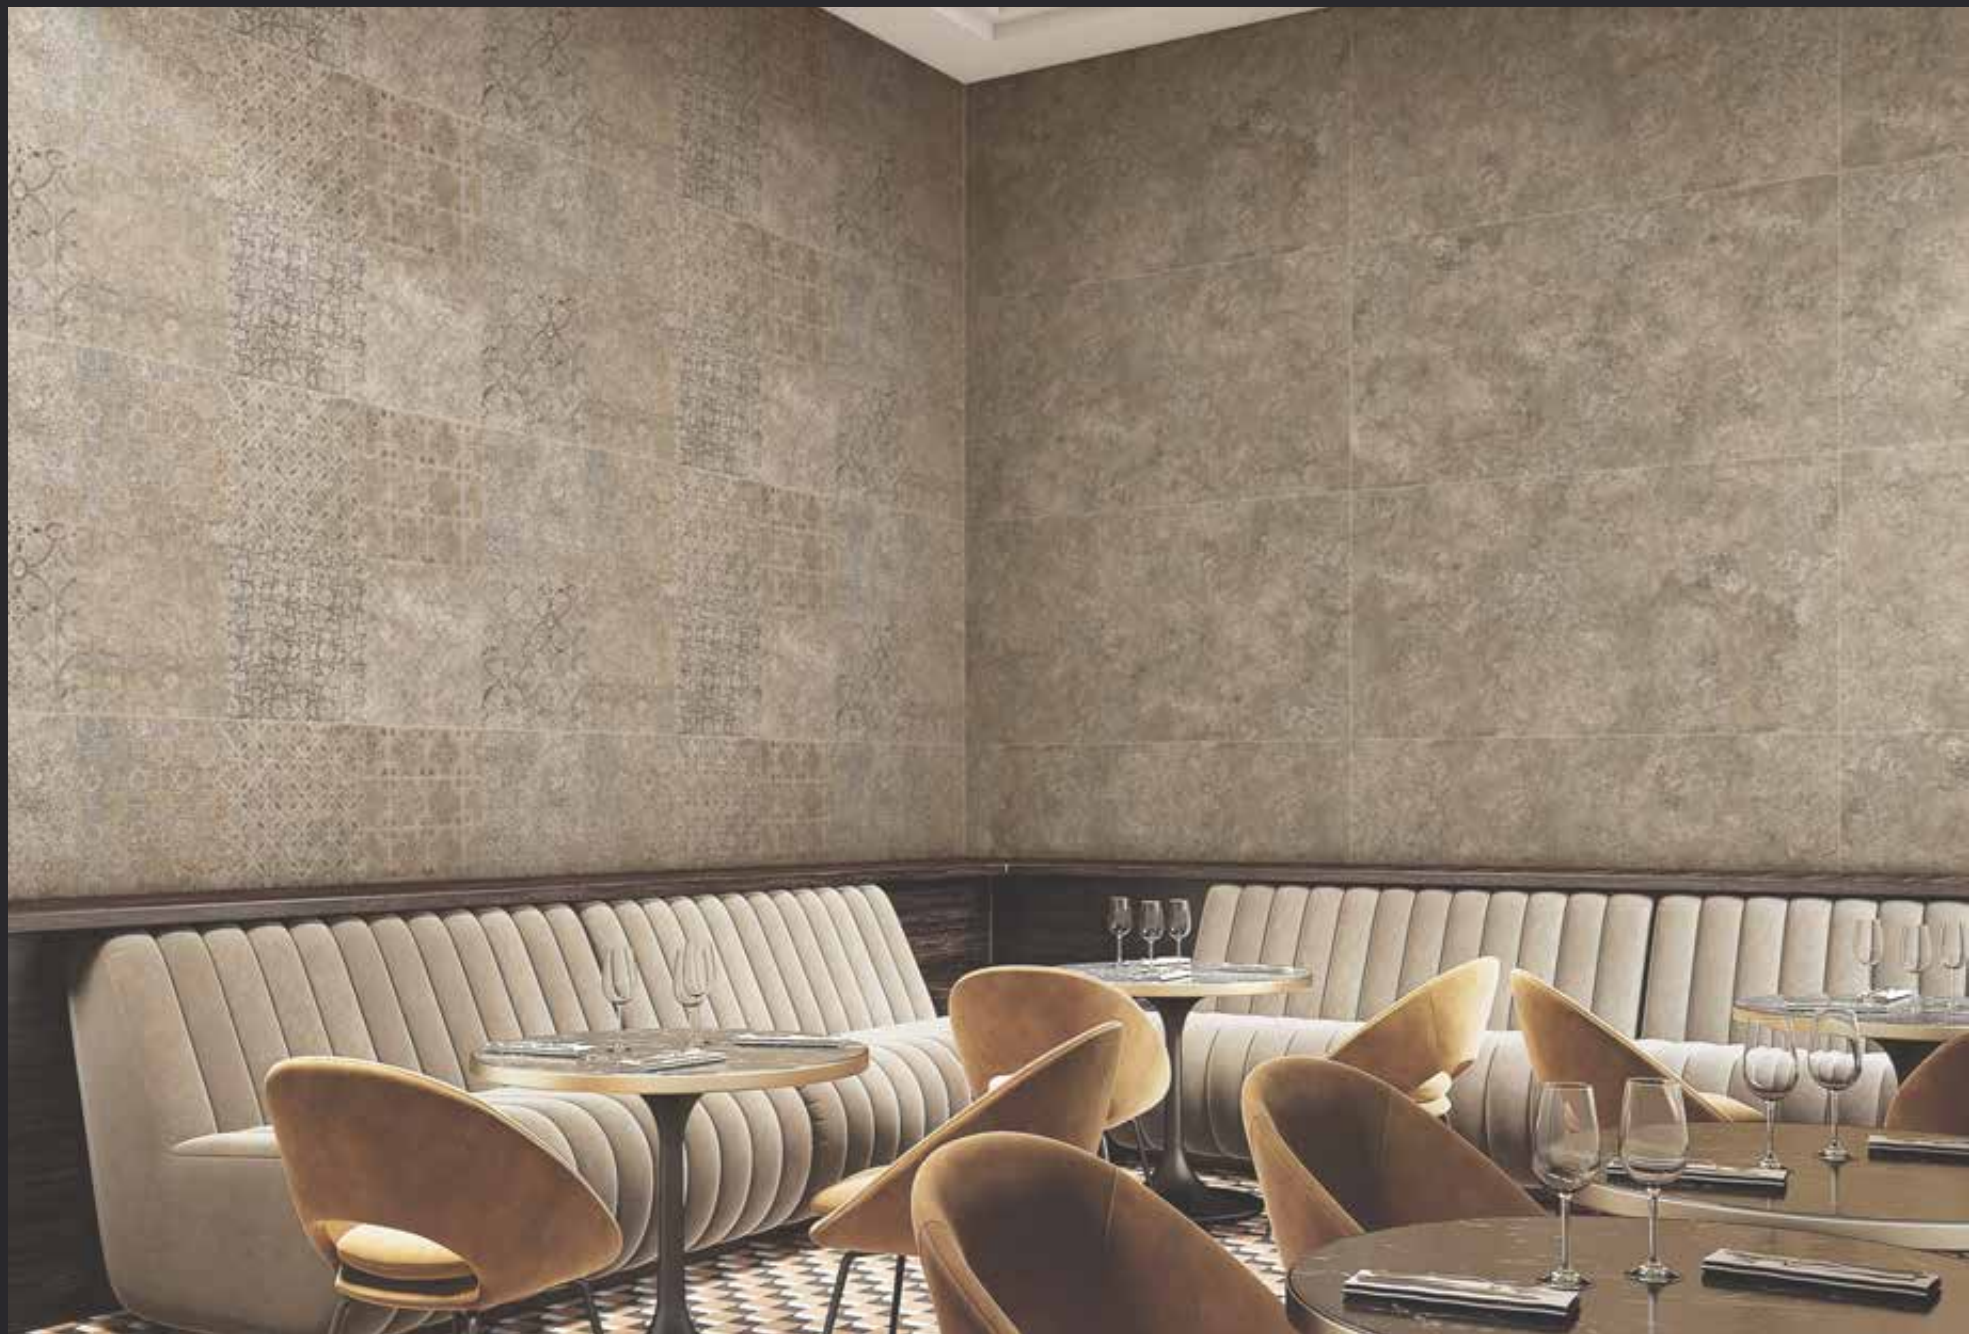

600x
1200mm

RUSTIC WITH CARVING

Available in
6mm & 9mm
Thickness

DORSET BROWN

DORSET BROWN DECOR

GLAZED
VITRIFIED TILES

600x
1200mm

RUSTIC WITH CARVING