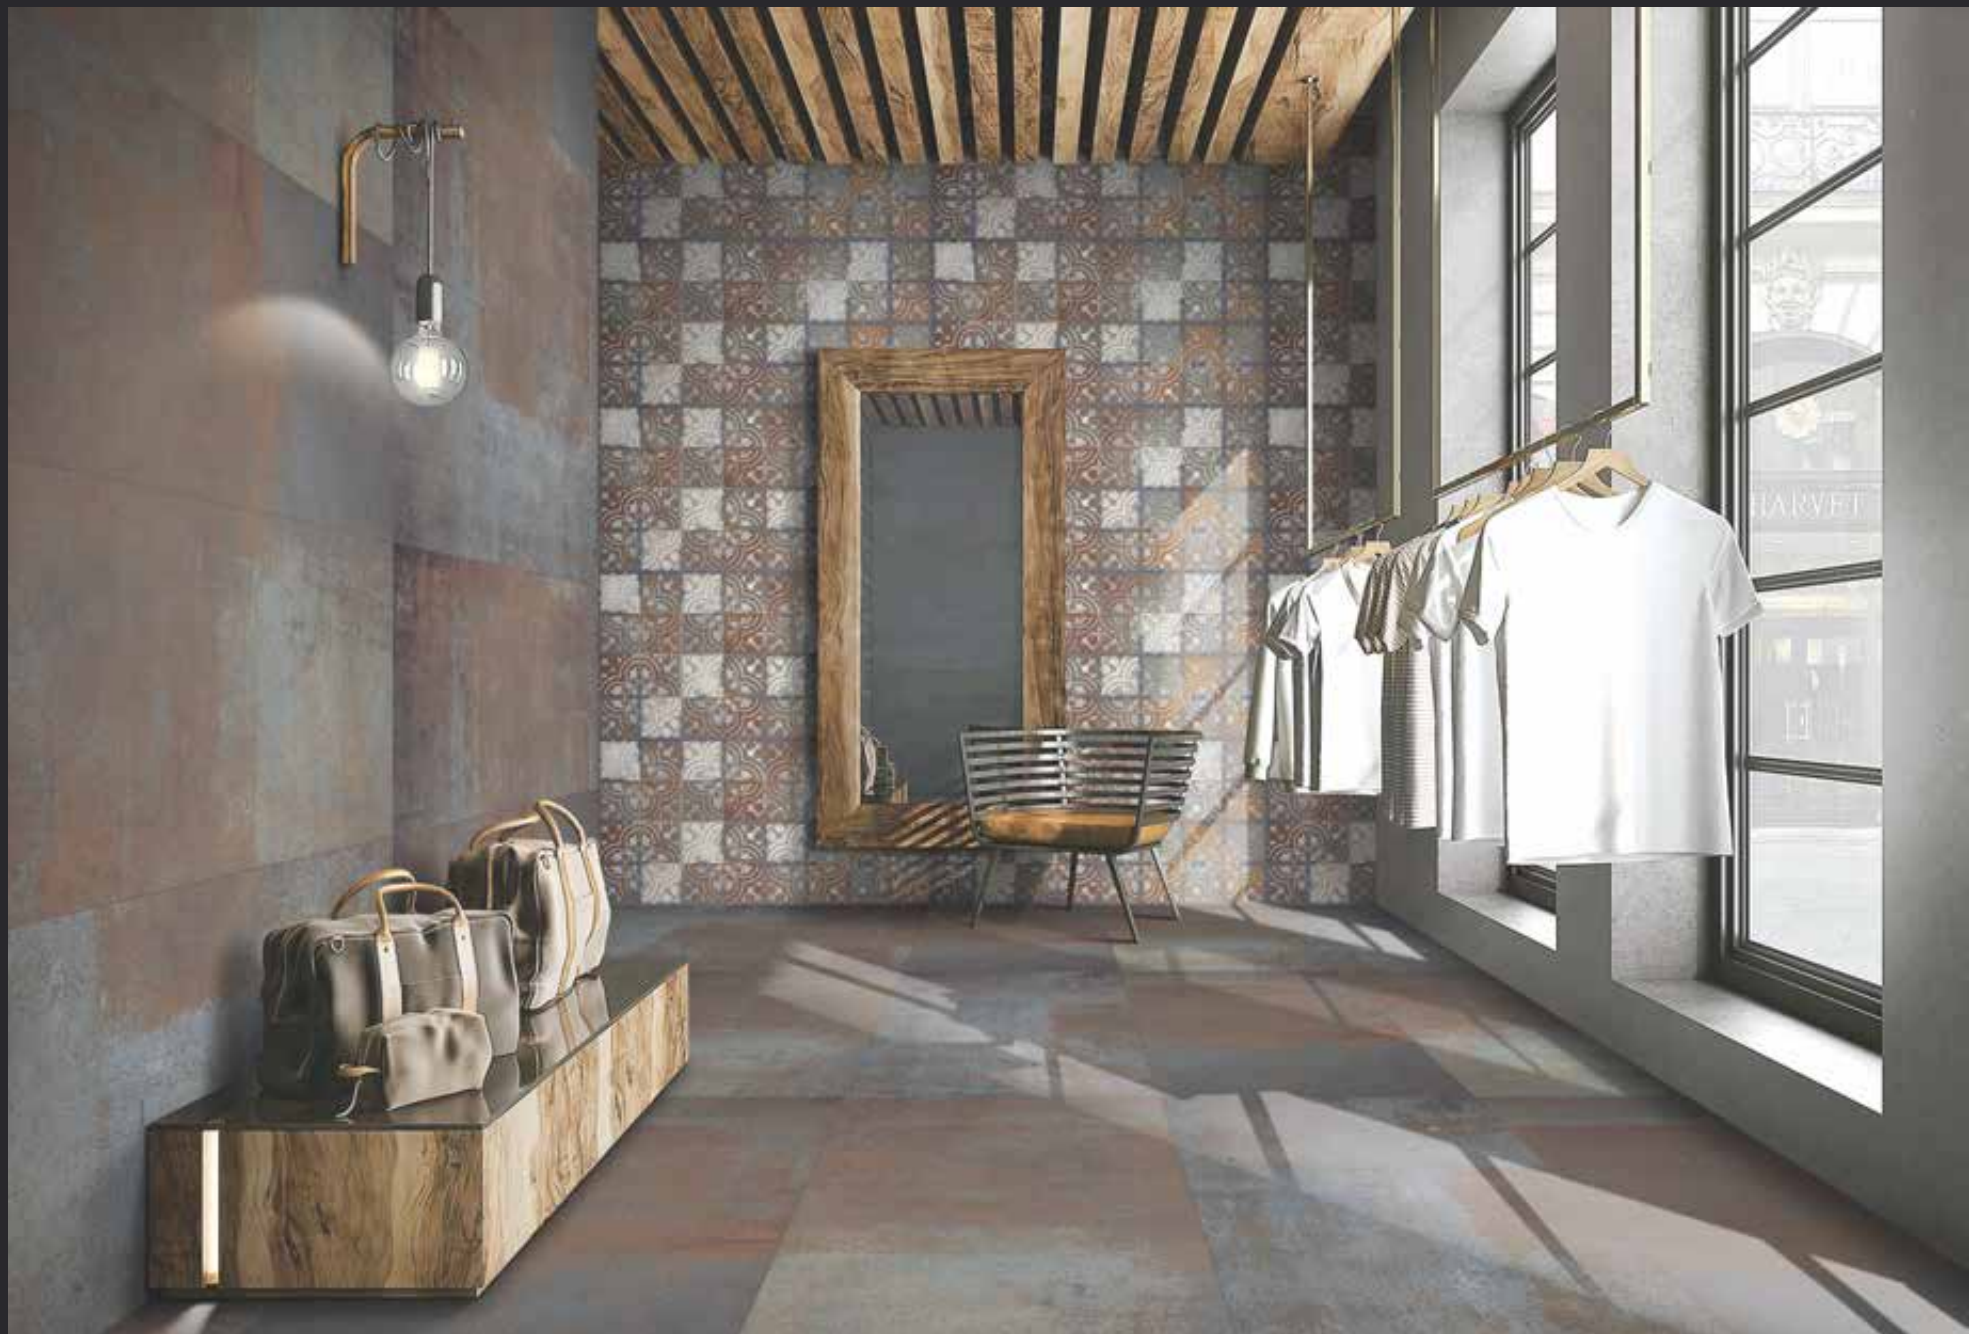

CASTILLA TEJA

CASTILLA TEJA DECOR 02

GLAZED
VITRIFIED TILES

600x
1200mm

MATT WITH GRANULA

Available in
6mm & 9mm
Thickness

CASTILLA TEJA

CASTILLA TEJA DECOR 03