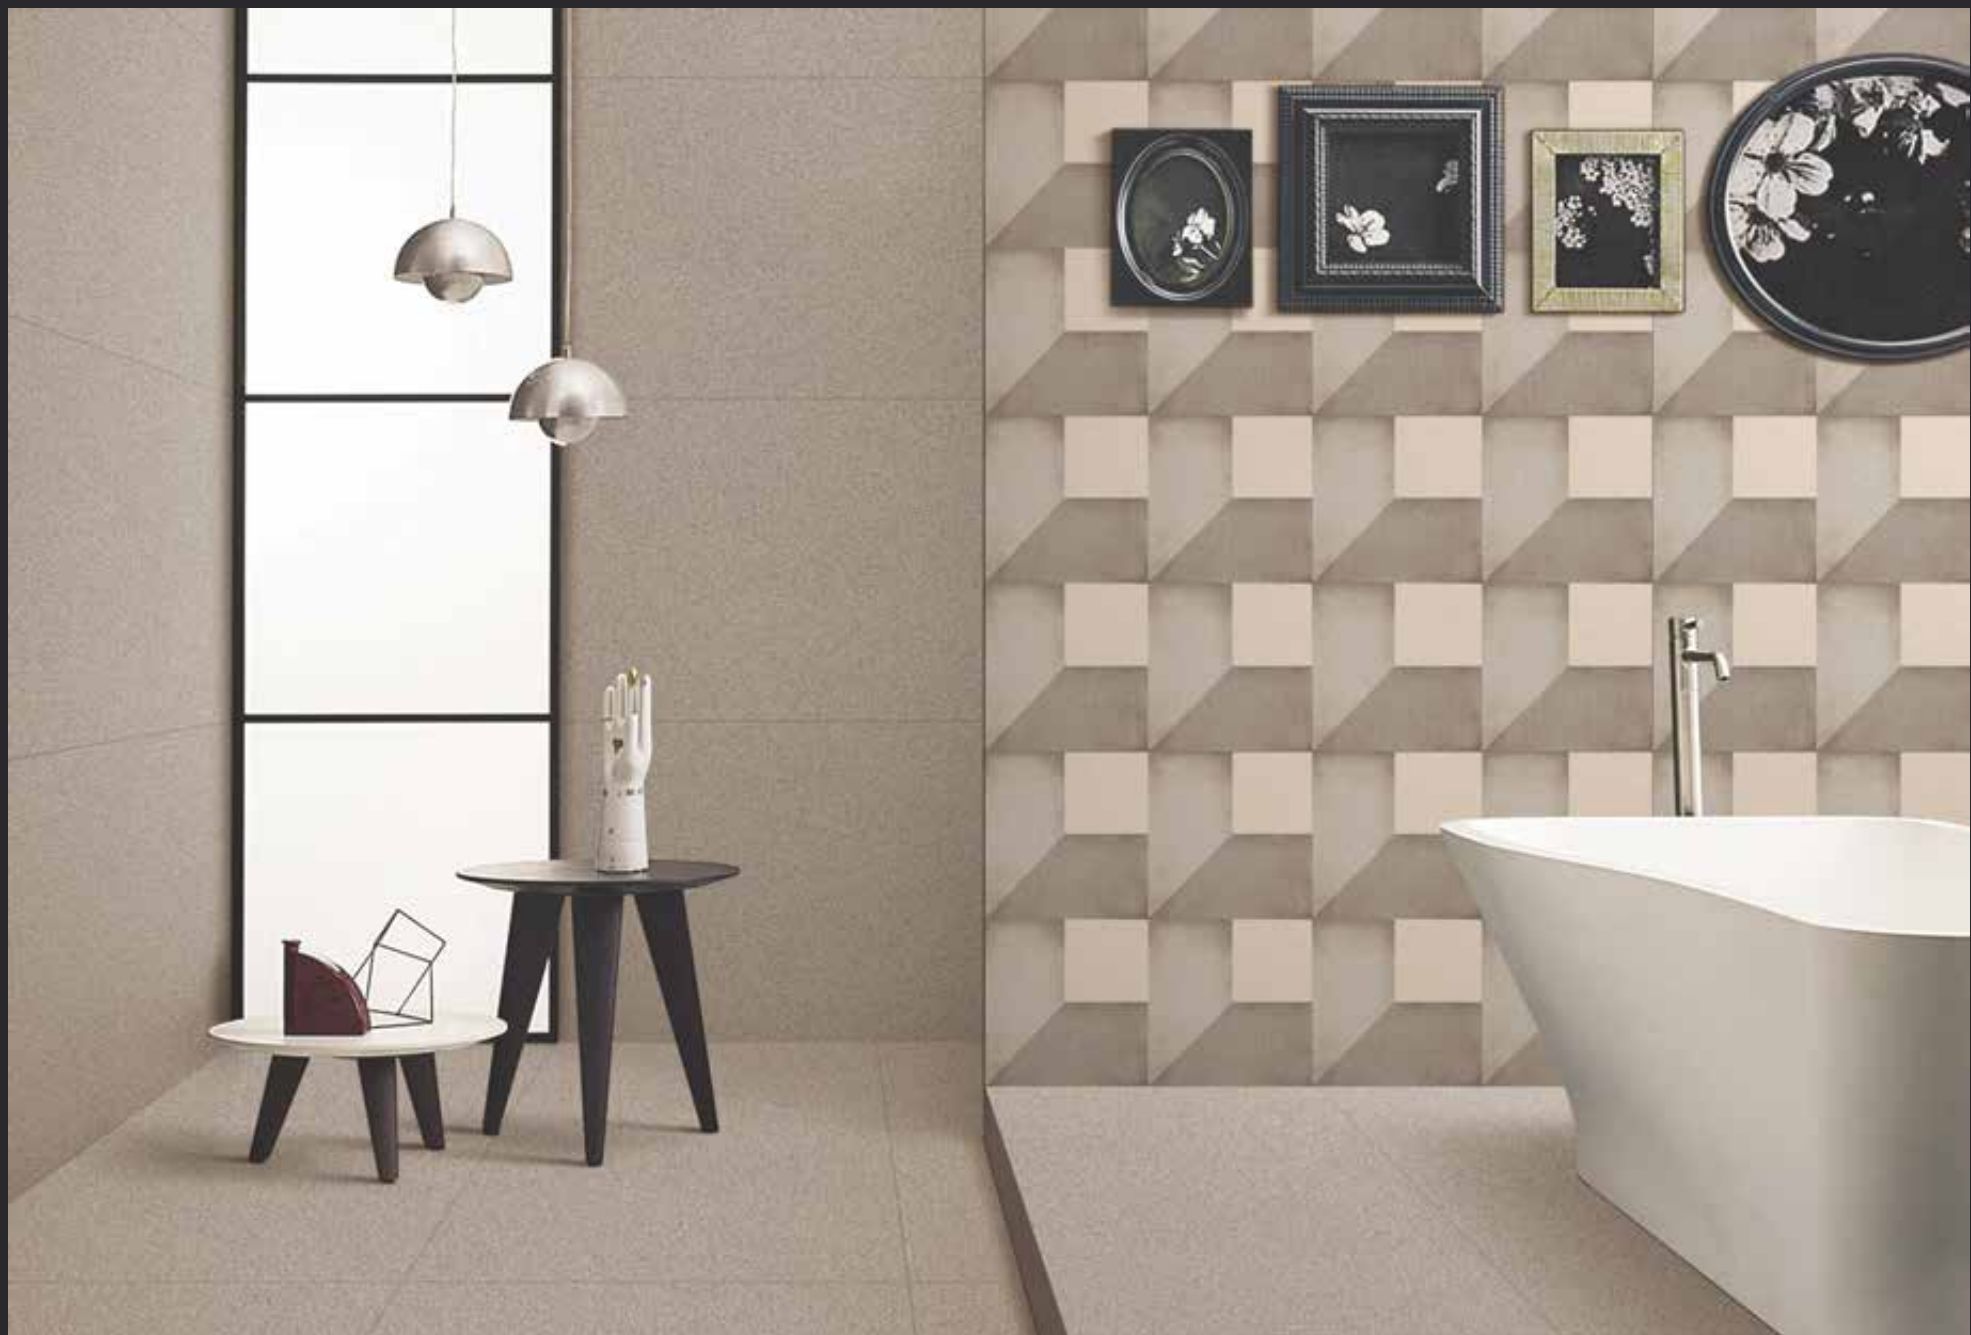

600x
1200mm

MATT WITH GRANULA

Available in
6mm & 9mm
Thickness

ASPEN TUSK

ASPEN TUSK DECOR 01

GLAZED
VITRIFIED TILES

600x
1200mm

MATT WITH GRANULA