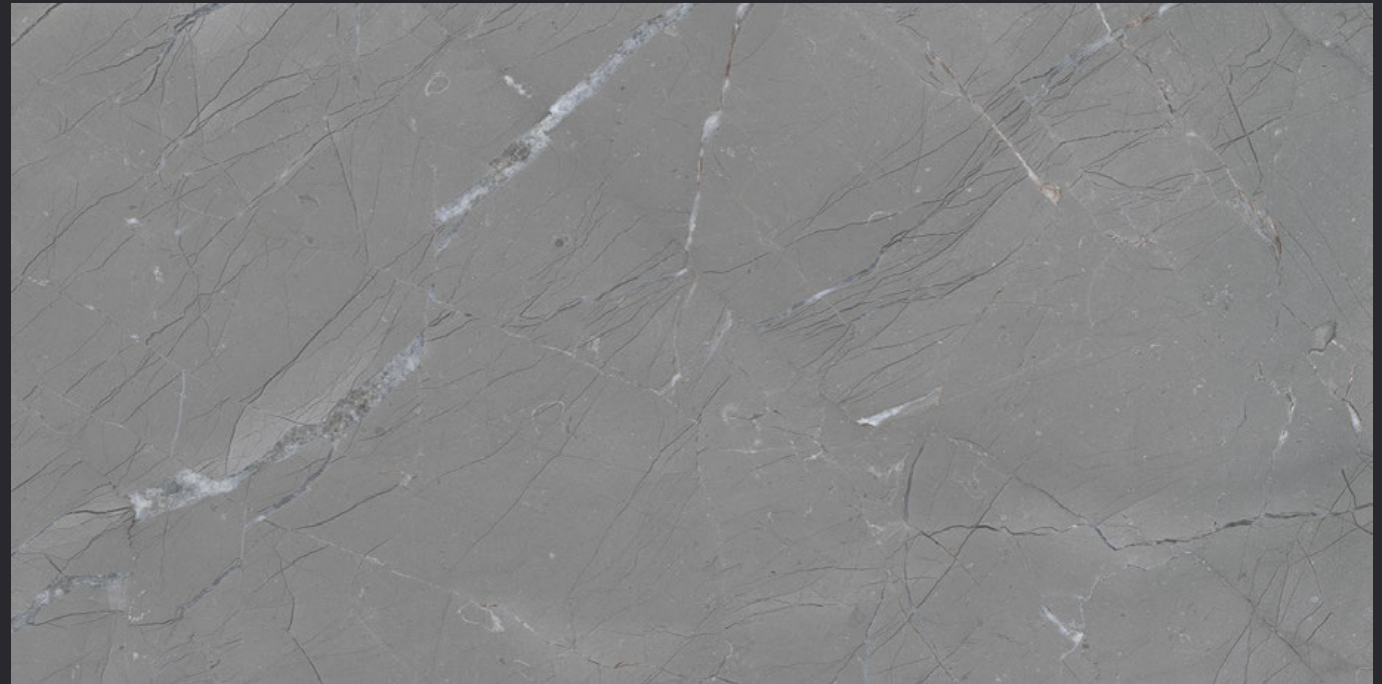

BASALTO GREY

GLOSSY FINISH

EURO PALLET PACKING

Size	Pcs. Per Box	Sq. Mtr. Per Box	Sq. Ft. Per Box	Weight Per Box In Kgs. (approx)	Sq. Mtr. Per Container	Total Boxes Per Container	Boxes Per Pallet	Total Pallets Per Cont	Thickness (mm) (approx)	Weight / CTN (approx)
60x120cm	2 pcs.	1.44	15.5	28.5	1399.68	972	60	12	9.00	27000
							36	7