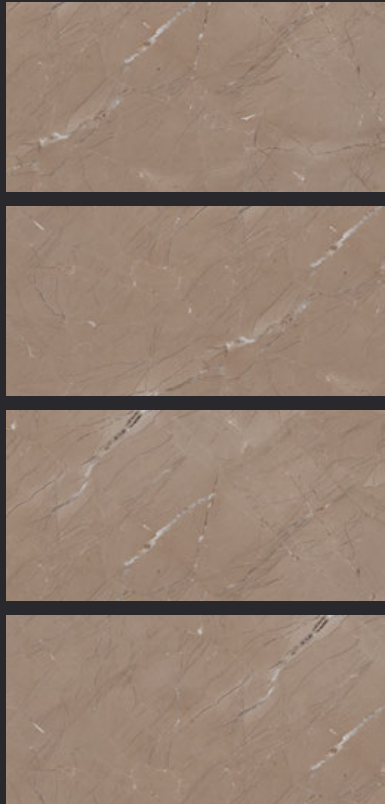

GLAZED
VITRIFIED TILES
**600x
1200mm**

Random Face