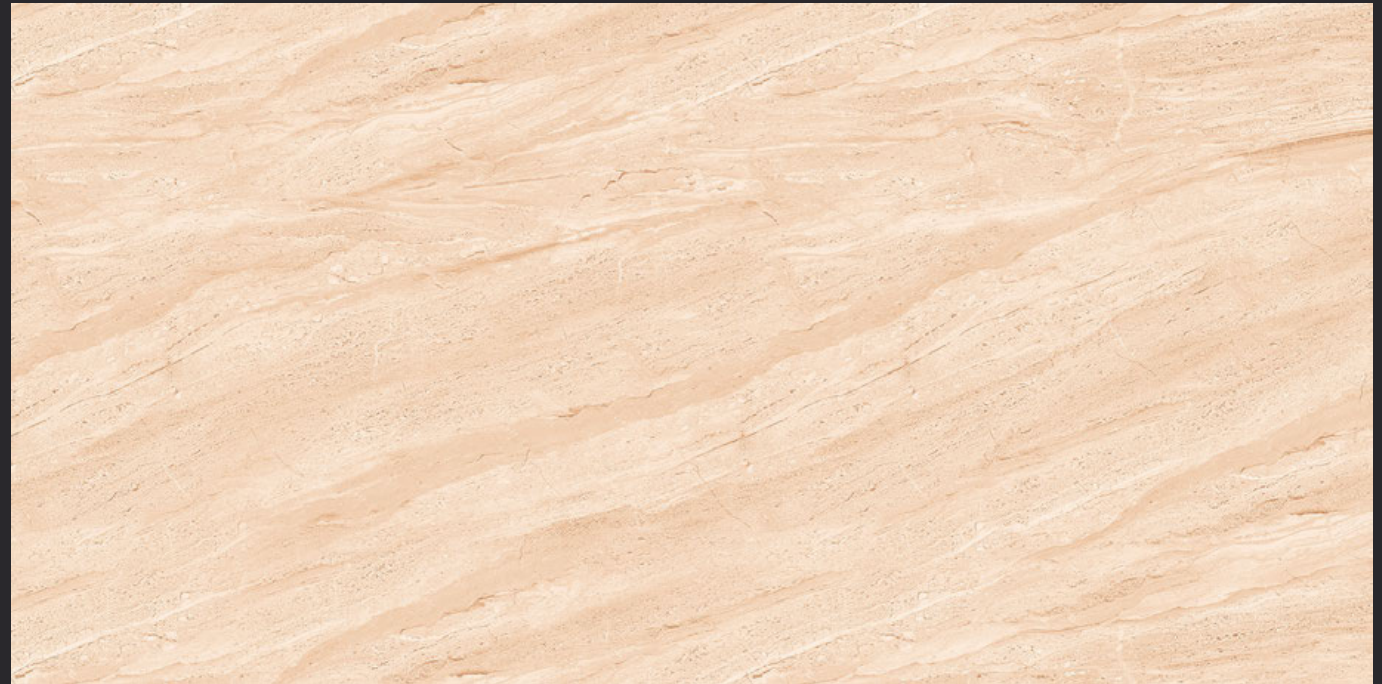

AREBIAN

GLOSSY FINISH

EURO PALLET PACKING

Size	Pcs. Per Box	Sq. Mtr. Per Box	Sq. Ft. Per Box	Weight Per Box In Kgs. (approx)	Sq. Mtr. Per Container	Total Boxes Per Container	Boxes Per Pallet	Total Pallets Per Cont	Thickness (mm) (approx)	Weight / CTN (approx)
60x120cm	2 pcs.	1.44	15.5	28.5	1399.68	972	60	12	9.00	27000
							36	7