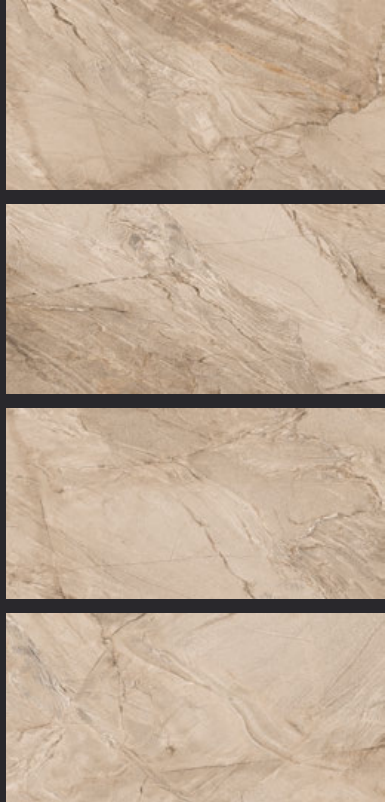

GLAZED
VITRIFIED TILES
**600x
1200mm**

Random Face

ARCTIC BROWN

GLOSSY FINISH

EURO PALLET PACKING

Size	Pcs. Per Box	Sq. Mtr. Per Box	Sq. Ft. Per Box	Weight Per Box In Kgs. (approx)	Sq. Mtr. Per Container	Total Boxes Per Container	Boxes Per Pallet	Total Pallets Per Cont	Thickness (mm) (approx)	Weight / CTN (approx)
60x120cm	2 pcs.	1.44	15.5	28.5	1399.68	972	60	12	9.00	27000
							36	7