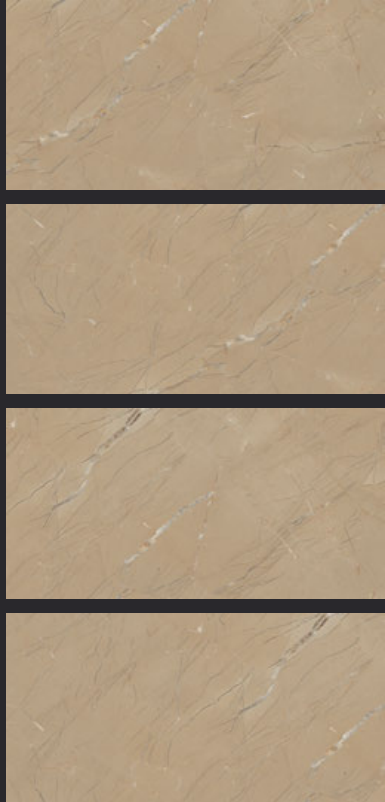

GLAZED
VITRIFIED TILES
**600x
1200mm**

Random Face