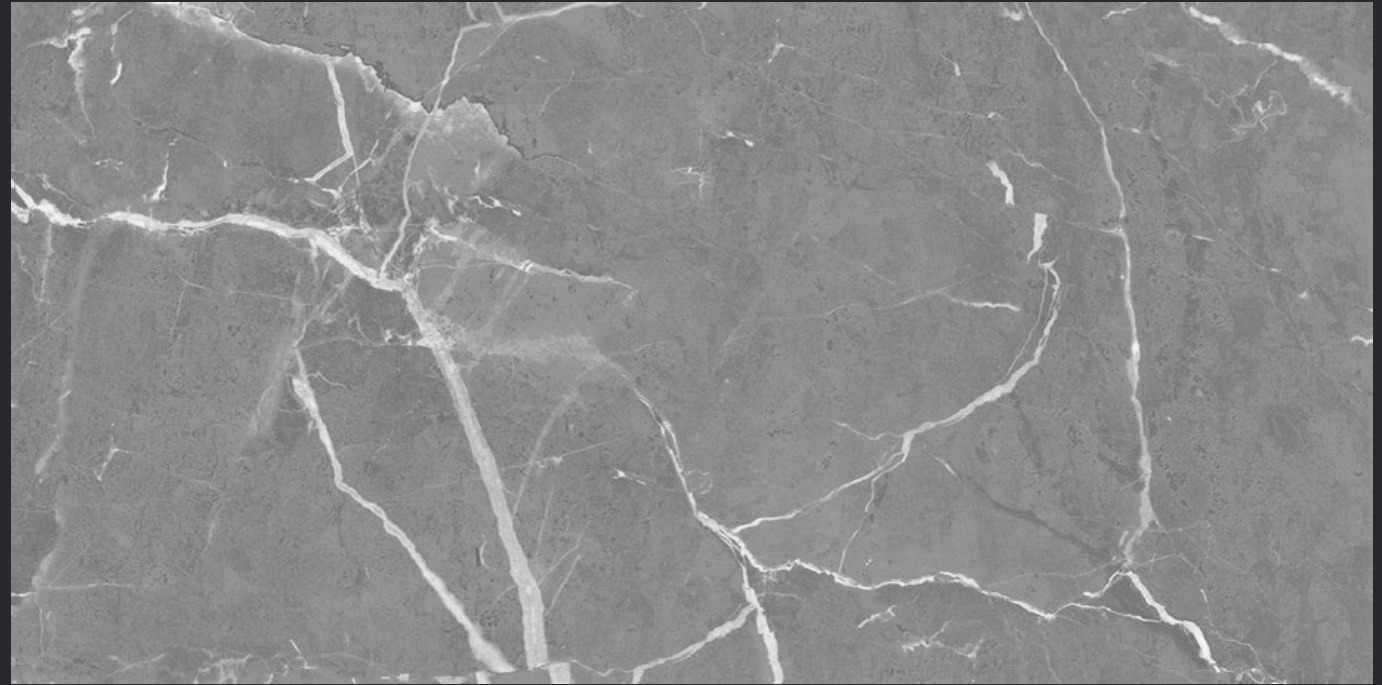

AINARA GREY

GLOSSY FINISH

EURO PALLET PACKING

Size	Pcs. Per Box	Sq. Mtr. Per Box	Sq. Ft. Per Box	Weight Per Box In Kgs. (approx)	Sq. Mtr. Per Container	Total Boxes Per Container	Boxes Per Pallet	Total Pallets Per Cont	Thickness (mm) (approx)	Weight / CTN (approx)
60x120cm	2 pcs.	1.44	15.5	28.5	1399.68	972	60	12	9.00	27000
							36	7