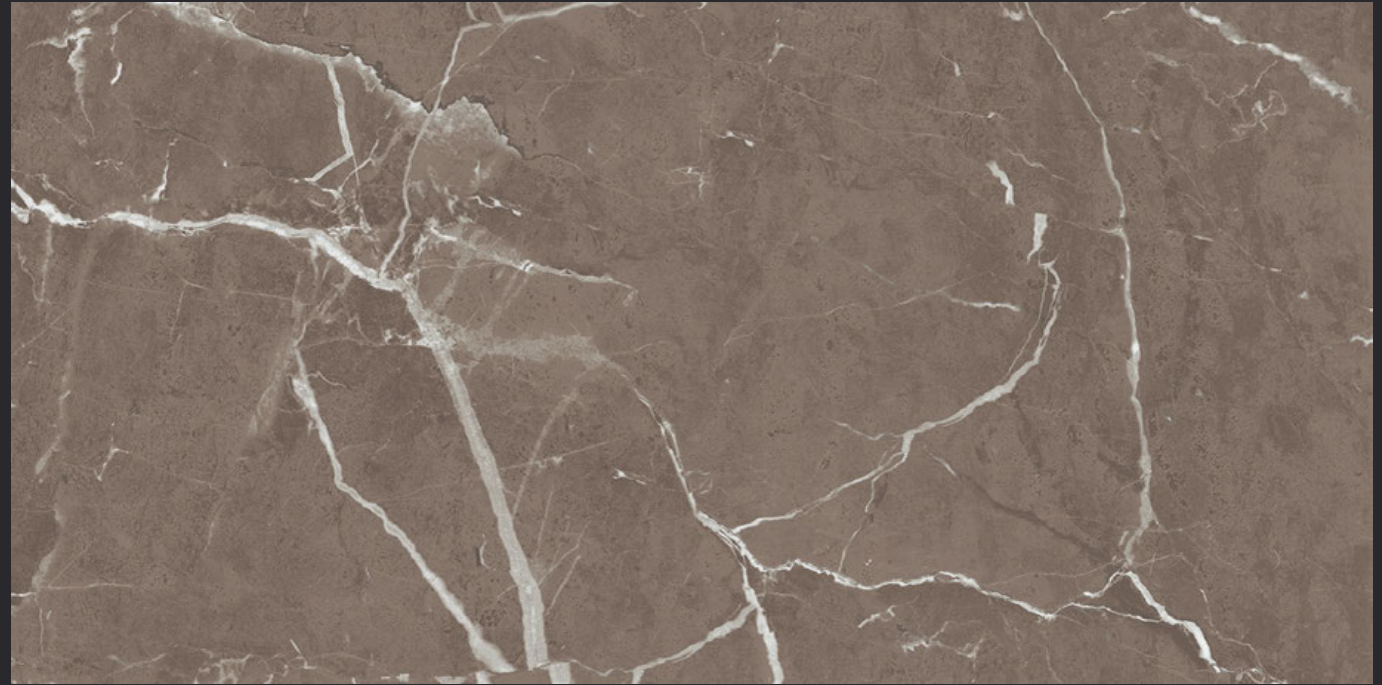

AINARA TUSK

GLOSSY FINISH

EURO PALLET PACKING

Size	Pcs. Per Box	Sq. Mtr. Per Box	Sq. Ft. Per Box	Weight Per Box In Kgs. (approx)	Sq. Mtr. Per Container	Total Boxes Per Container	Boxes Per Pallet	Total Pallets Per Cont	Thickness (mm) (approx)	Weight / CTN (approx)
60x120cm	2 pcs.	1.44	15.5	28.5	1399.68	972	60	12	9.00	27000
							36	7