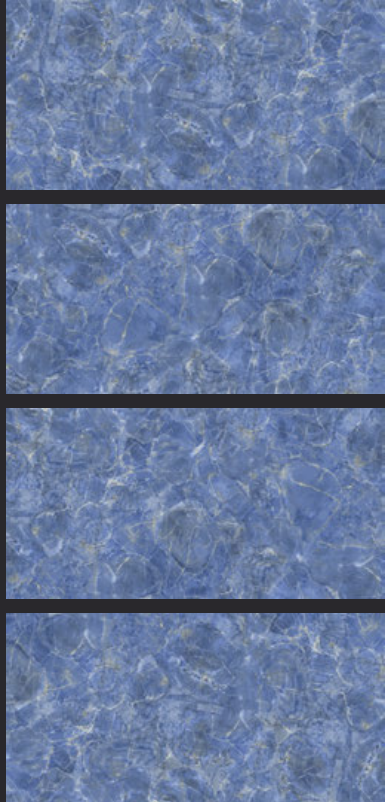

GLAZED
VITRIFIED TILES

600x
1200mm

Random Face