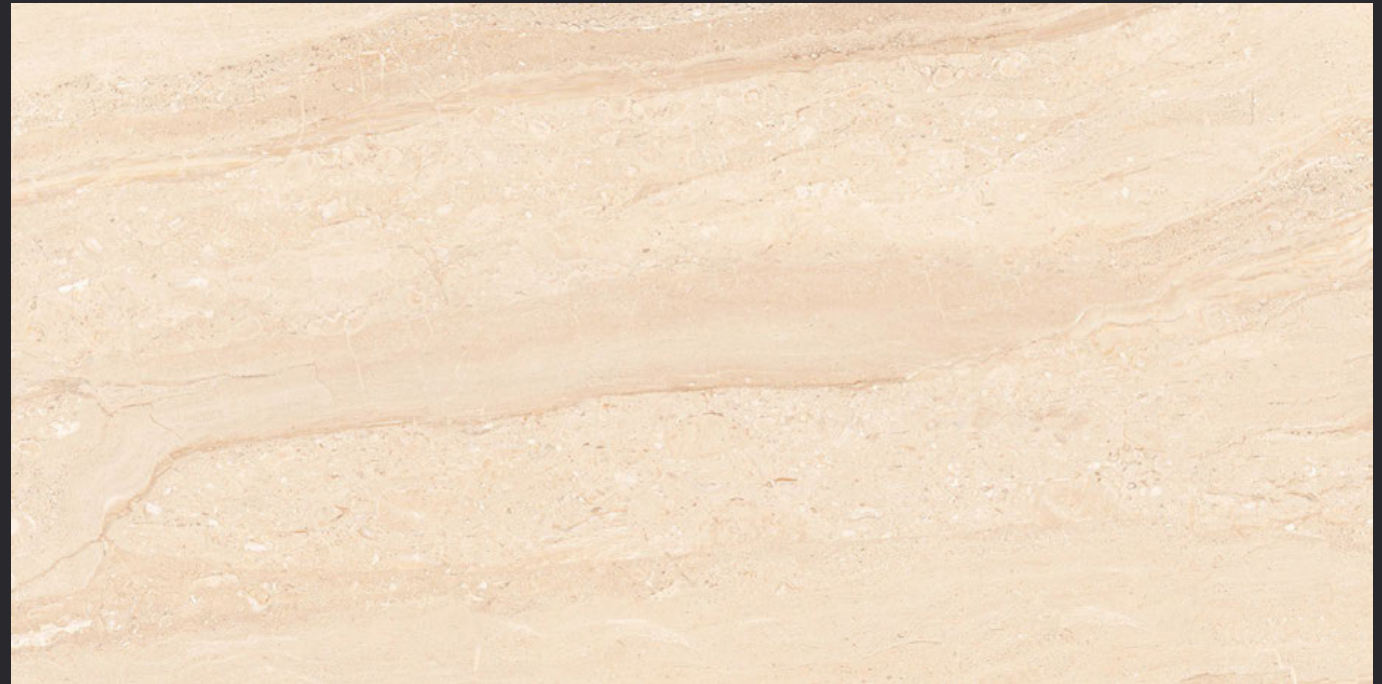

ALPEN BEIGE

GLOSSY FINISH

EURO PALLET PACKING

Size	Pcs. Per Box	Sq. Mtr. Per Box	Sq. Ft. Per Box	Weight Per Box In Kgs. (approx)	Sq. Mtr. Per Container	Total Boxes Per Container	Boxes Per Pallet	Total Pallets Per Cont	Thickness (mm) (approx)	Weight / CTN (approx)
60x120cm	2 pcs.	1.44	15.5	28.5	1399.68	972	60	12	9.00	27000
							36	7