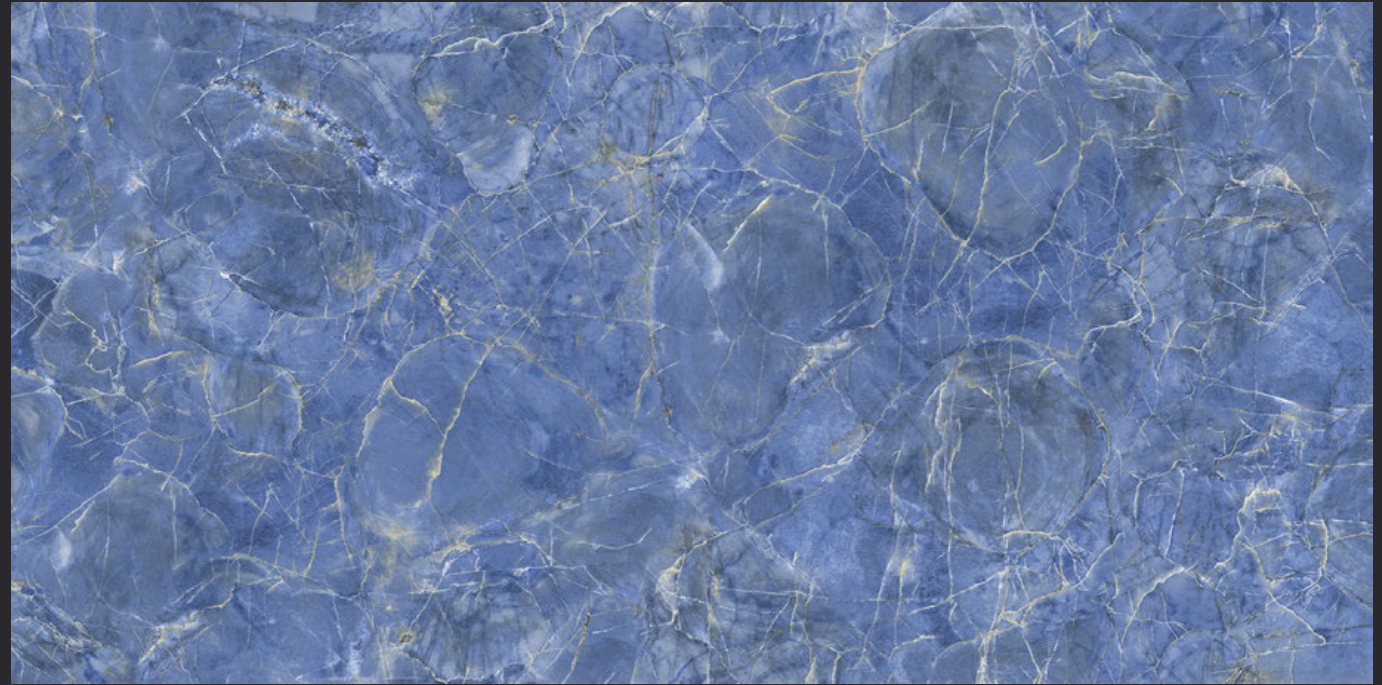

AZUL CIELO

GLOSSY FINISH

EURO PALLET PACKING

Size	Pcs. Per Box	Sq. Mtr. Per Box	Sq. Ft. Per Box	Weight Per Box In Kgs. (approx)	Sq. Mtr. Per Container	Total Boxes Per Container	Boxes Per Pallet	Total Pallets Per Cont	Thickness (mm) (approx)	Weight / CTN (approx)
60x120cm	2 pcs.	1.44	15.5	28.5	1399.68	972	60	12	9.00	27000
							36	7