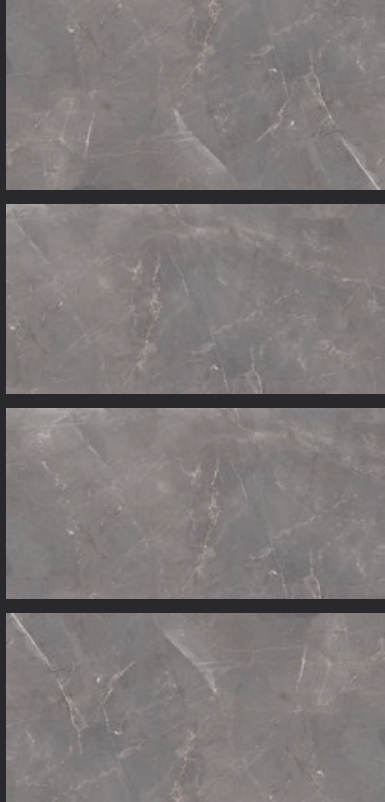

GLAZED
VITRIFIED TILES

600x
1200mm

Random Face