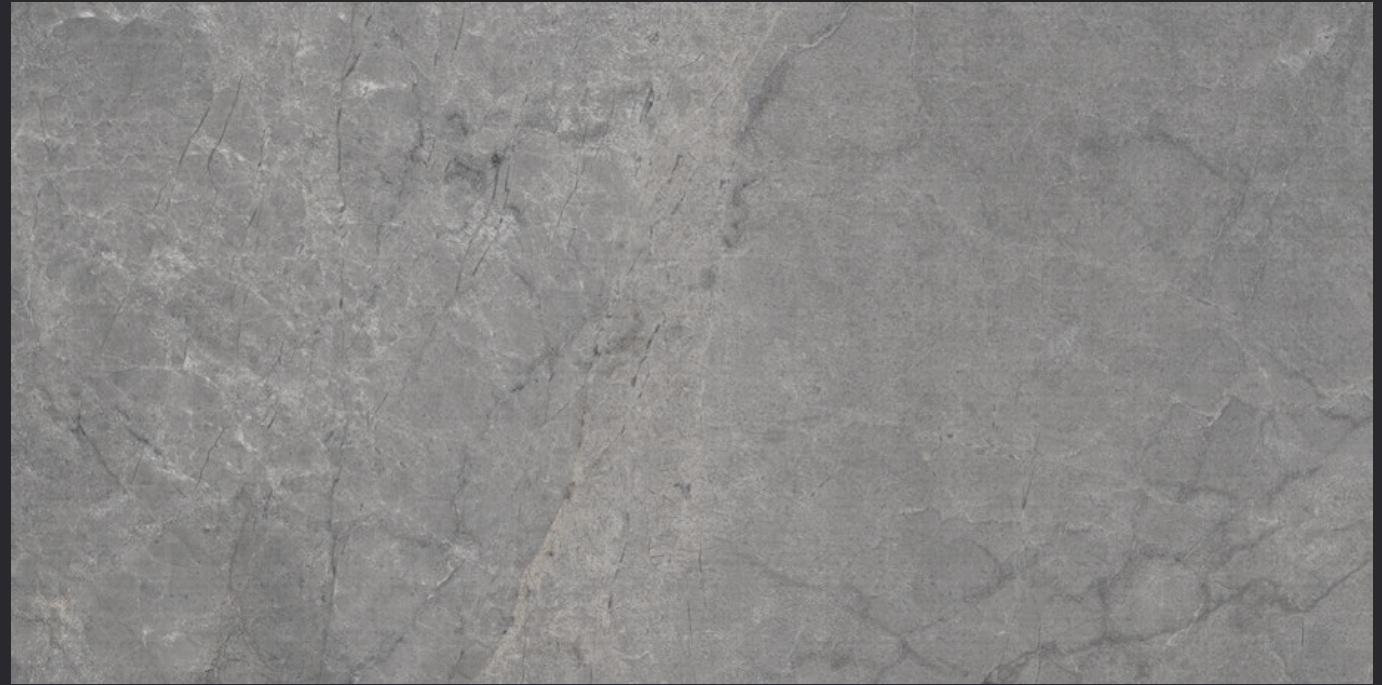

BALENO DARK GREY

GLOSSY FINISH

EURO PALLET PACKING

Size	Pcs. Per Box	Sq. Mtr. Per Box	Sq. Ft. Per Box	Weight Per Box In Kgs. (approx)	Sq. Mtr. Per Container	Total Boxes Per Container	Boxes Per Pallet	Total Pallets Per Cont	Thickness (mm) (approx)	Weight / CTN (approx)
60x120cm	2 pcs.	1.44	15.5	28.5	1399.68	972	60	12	9.00	27000
							36	7