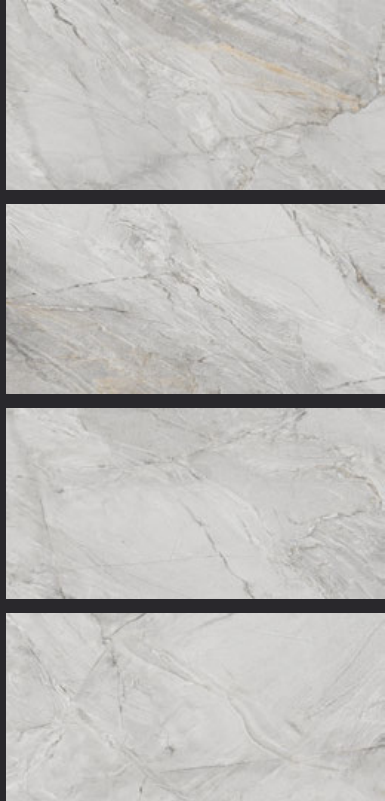

GLAZED
VITRIFIED TILES

600x
1200mm

Random Face

ARCTIC GREY

GLOSSY FINISH

EURO PALLET PACKING

Size	Pcs. Per Box	Sq. Mtr. Per Box	Sq. Ft. Per Box	Weight Per Box In Kgs. (approx)	Sq. Mtr. Per Container	Total Boxes Per Container	Boxes Per Pallet	Total Pallets Per Cont	Thickness (mm) (approx)	Weight / CTN (approx)
60x120cm	2 pcs.	1.44	15.5	28.5	1399.68	972	60	12	9.00	27000
							36	7