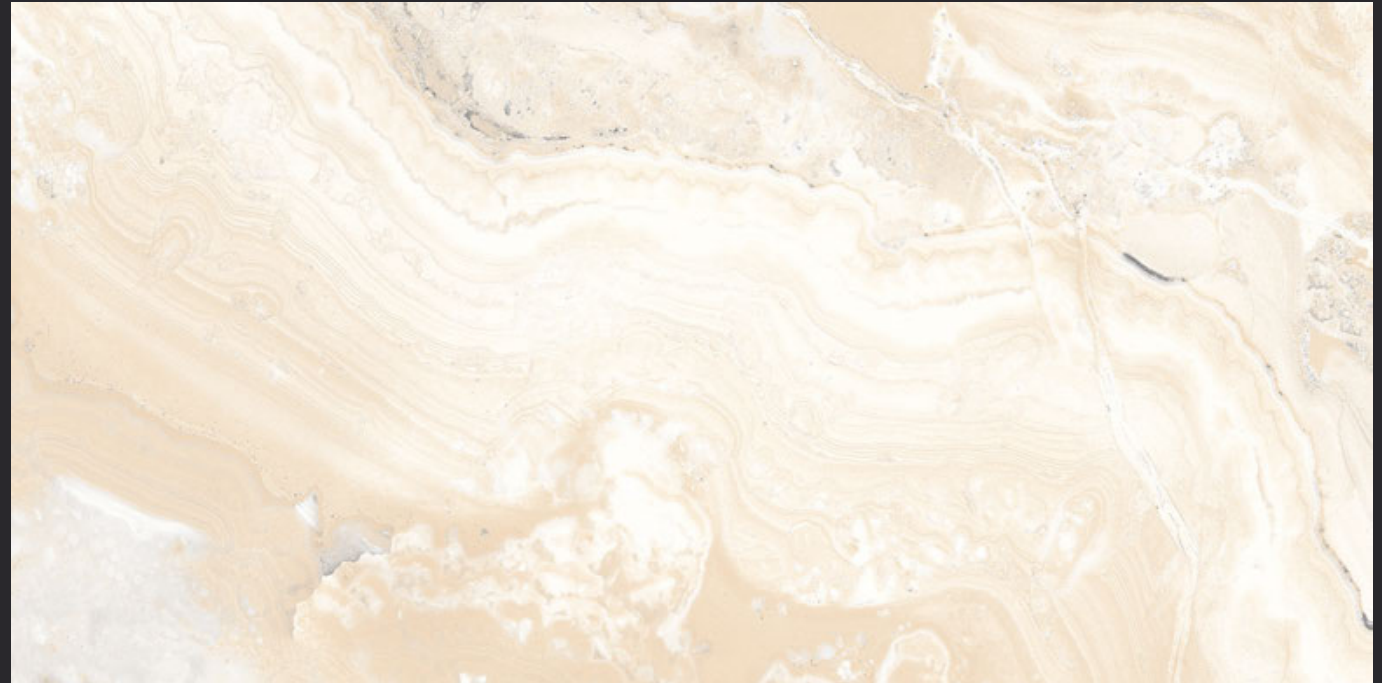

CORAL CREMA

GLOSSY FINISH

EURO PALLET PACKING

Size	Pcs. Per Box	Sq. Mtr. Per Box	Sq. Ft. Per Box	Weight Per Box In Kgs. (approx)	Sq. Mtr. Per Container	Total Boxes Per Container	Boxes Per Pallet	Total Pallets Per Cont	Thickness (mm) (approx)	Weight / CTN (approx)
60x120cm	2 pcs.	1.44	15.5	28.5	1399.68	972	60	12	9.00	27000
							36	7