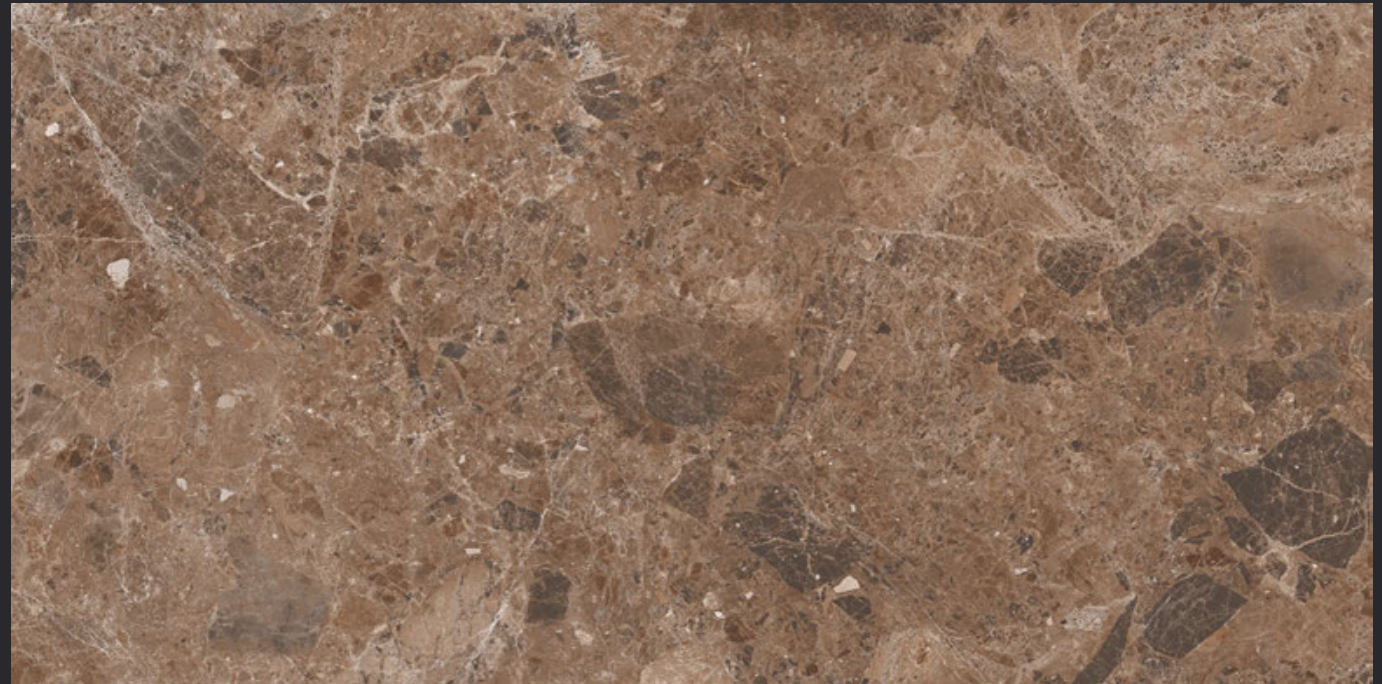

DOMUS BROWN

GLOSSY FINISH

EURO PALLET PACKING

Size	Pcs. Per Box	Sq. Mtr. Per Box	Sq. Ft. Per Box	Weight Per Box In Kgs. (approx)	Sq. Mtr. Per Container	Total Boxes Per Container	Boxes Per Pallet	Total Pallets Per Cont	Thickness (mm) (approx)	Weight / CTN (approx)
60x120cm	2 pcs.	1.44	15.5	28.5	1399.68	972	60	12	9.00	27000
							36	7