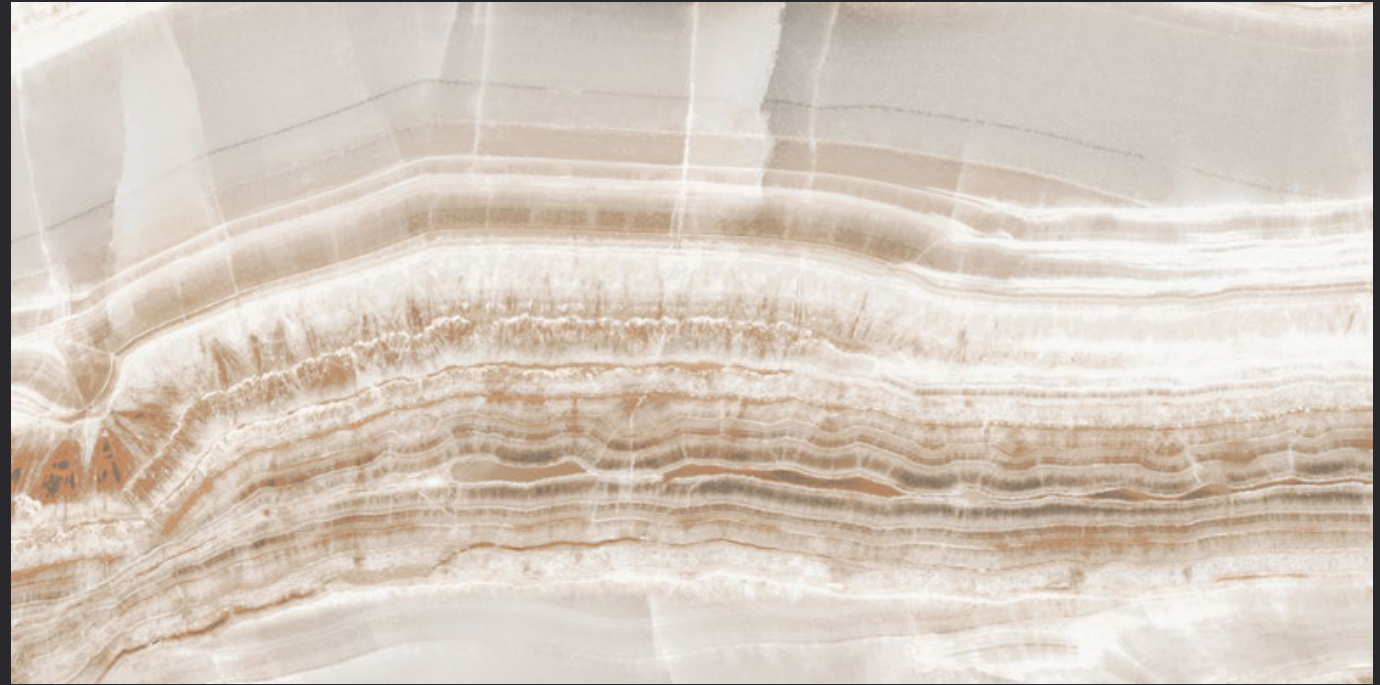

FLORENTINE BROWN

GLOSSY FINISH

EURO PALLET PACKING

Size	Pcs. Per Box	Sq. Mtr. Per Box	Sq. Ft. Per Box	Weight Per Box In Kgs. (approx)	Sq. Mtr. Per Container	Total Boxes Per Container	Boxes Per Pallet	Total Pallets Per Cont	Thickness (mm) (approx)	Weight / CTN (approx)
60x120cm	2 pcs.	1.44	15.5	28.5	1399.68	972	60	12	9.00	27000
							36	7