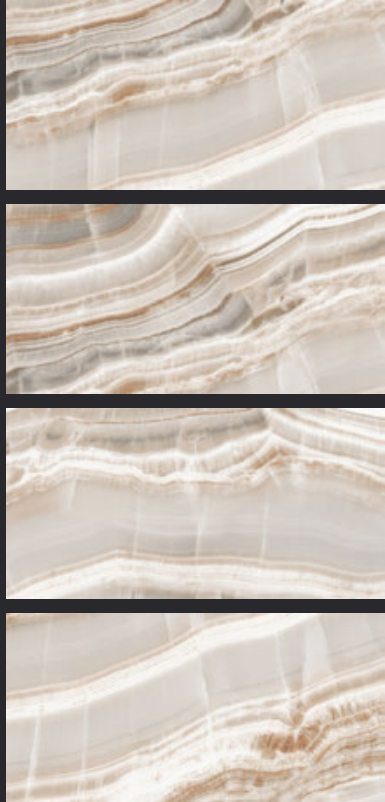

GLAZED
VITRIFIED TILES
**600x
1200mm**

Random Face