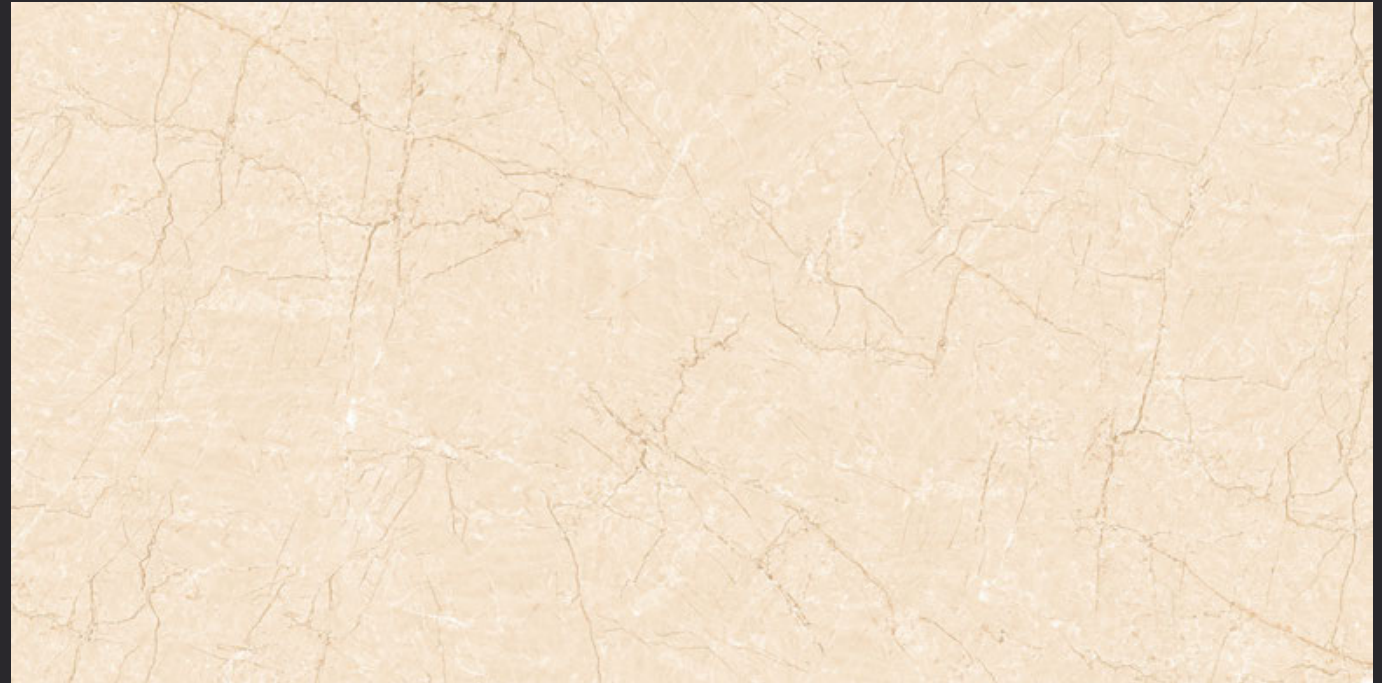

EKSTRA CREAMA

GLOSSY FINISH

EURO PALLET PACKING

Size	Pcs. Per Box	Sq. Mtr. Per Box	Sq. Ft. Per Box	Weight Per Box In Kgs. (approx)	Sq. Mtr. Per Container	Total Boxes Per Container	Boxes Per Pallet	Total Pallets Per Cont	Thickness (mm) (approx)	Weight / CTN (approx)
60x120cm	2 pcs.	1.44	15.5	28.5	1399.68	972	60	12	9.00	27000
							36	7