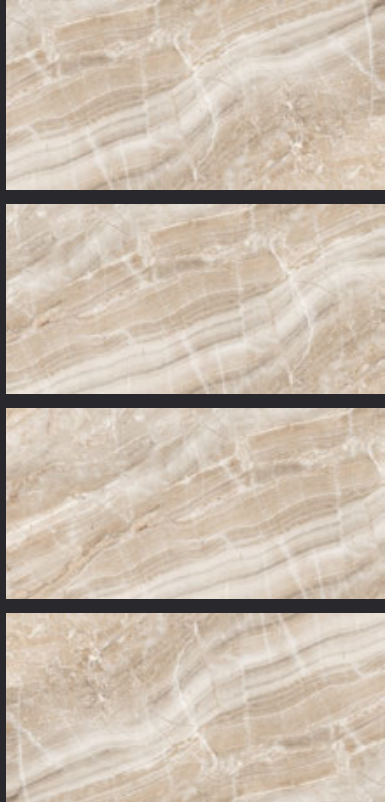

GLAZED
VITRIFIED TILES
**600x
1200mm**

Random Face