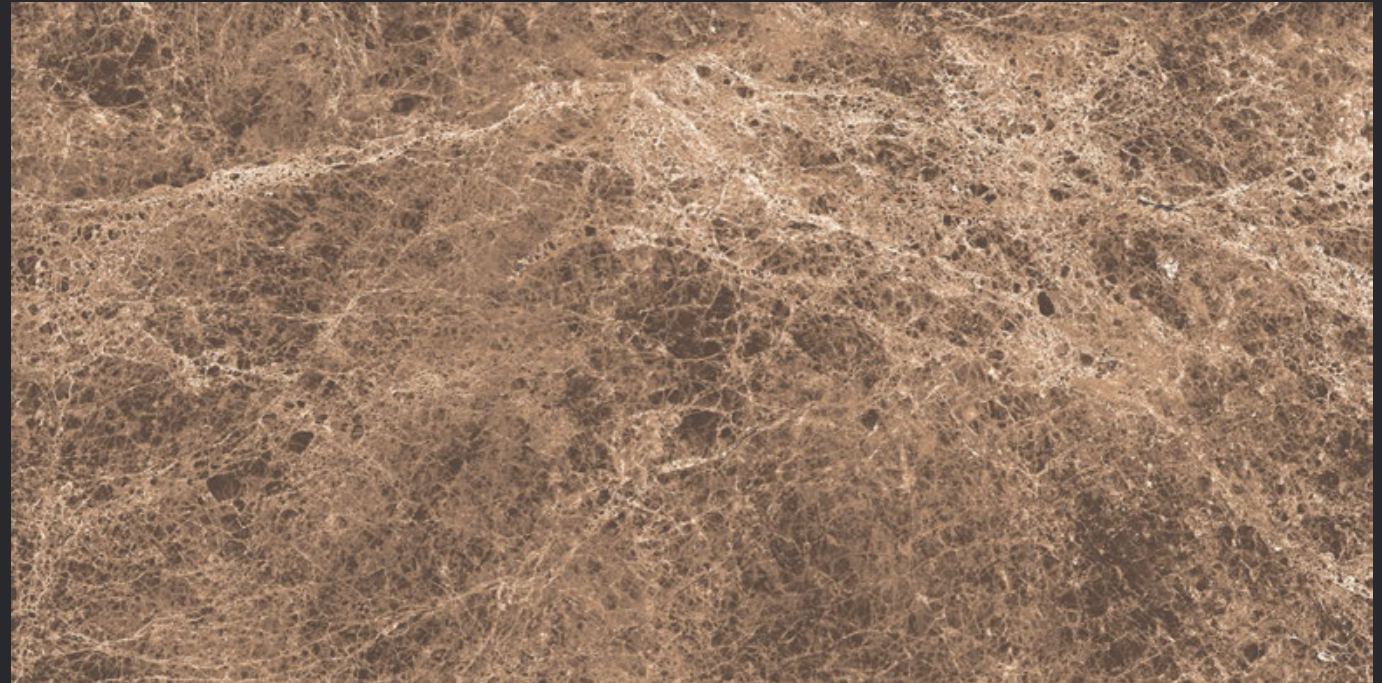

DOLOMITE BROWN

GLOSSY FINISH

EURO PALLET PACKING

Size	Pcs. Per Box	Sq. Mtr. Per Box	Sq. Ft. Per Box	Weight Per Box In Kgs. (approx)	Sq. Mtr. Per Container	Total Boxes Per Container	Boxes Per Pallet	Total Pallets Per Cont	Thickness (mm) (approx)	Weight / CTN (approx)
60x120cm	2 pcs.	1.44	15.5	28.5	1399.68	972	60	12	9.00	27000
							36	7