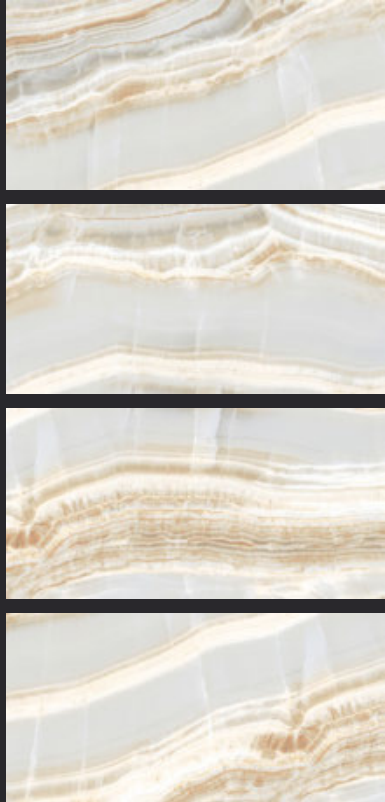

GLAZED
VITRIFIED TILES
**600x
1200mm**

Random Face