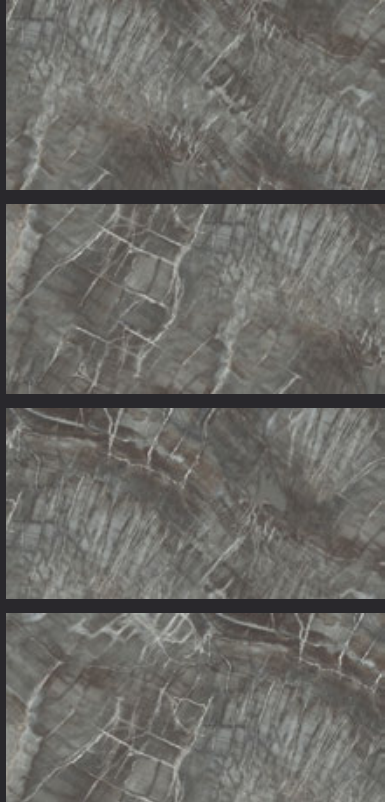

GLAZED
VITRIFIED TILES
**600x
1200mm**

Random Face