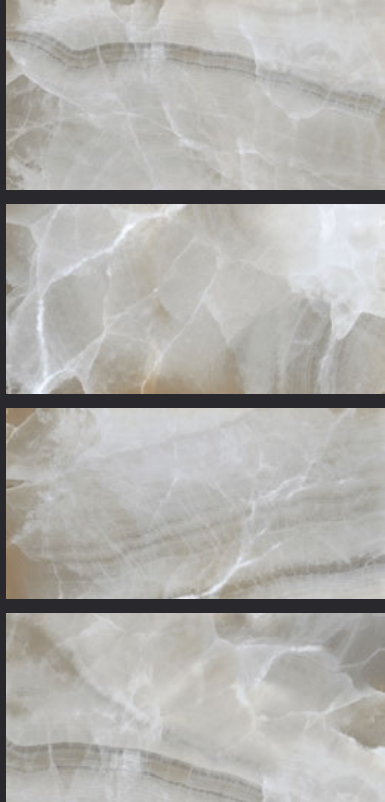

GLAZED
VITRIFIED TILES
**600x
1200mm**

Random Face

IMPACT ONYX GREY

GLOSSY FINISH

EURO PALLET PACKING

Size	Pcs. Per Box	Sq. Mtr. Per Box	Sq. Ft. Per Box	Weight Per Box In Kgs. (approx)	Sq. Mtr. Per Container	Total Boxes Per Container	Boxes Per Pallet	Total Pallets Per Cont	Thickness (mm) (approx)	Weight / CTN (approx)
60x120cm	2 pcs.	1.44	15.5	28.5	1399.68	972	60	12	9.00	27000
							36	7