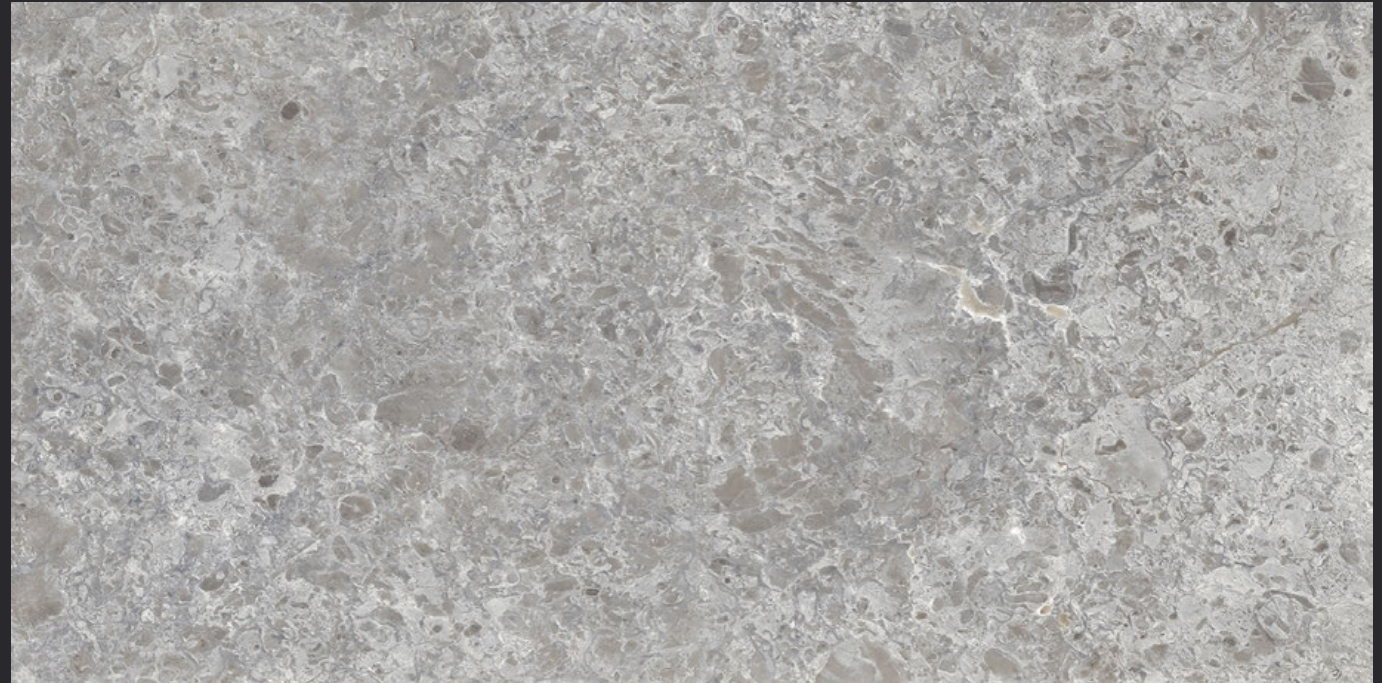

HELIOS GREY

GLOSSY FINISH

EURO PALLET PACKING

Size	Pcs. Per Box	Sq. Mtr. Per Box	Sq. Ft. Per Box	Weight Per Box In Kgs. (approx)	Sq. Mtr. Per Container	Total Boxes Per Container	Boxes Per Pallet	Total Pallets Per Cont	Thickness (mm) (approx)	Weight / CTN (approx)
60x120cm	2 pcs.	1.44	15.5	28.5	1399.68	972	60	12	9.00	27000
							36	7