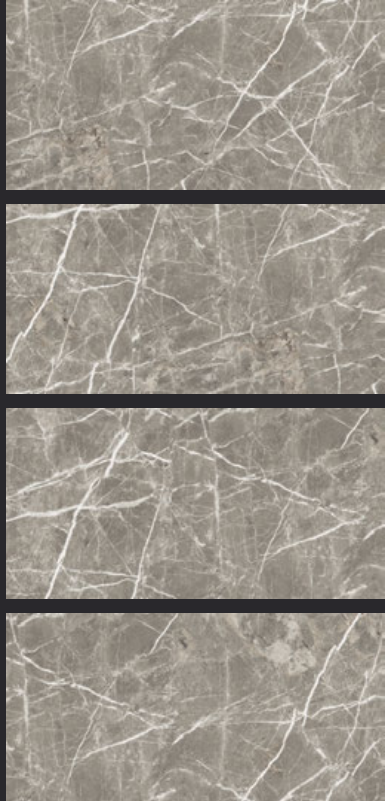

GLAZED
VITRIFIED TILES

600x
1200mm

Random Face