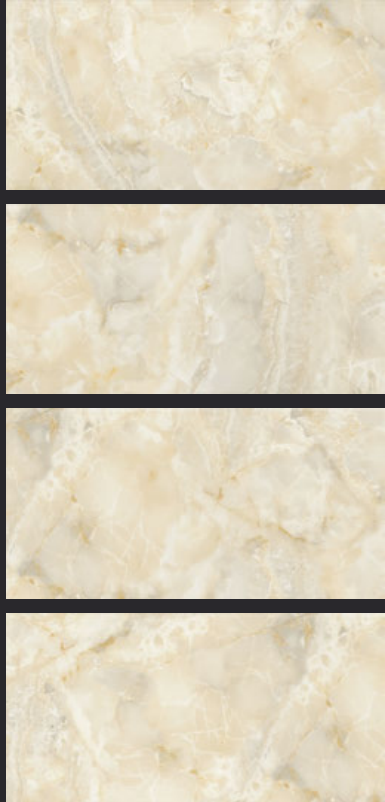

GLAZED
VITRIFIED TILES
**600x
1200mm**

Random Face