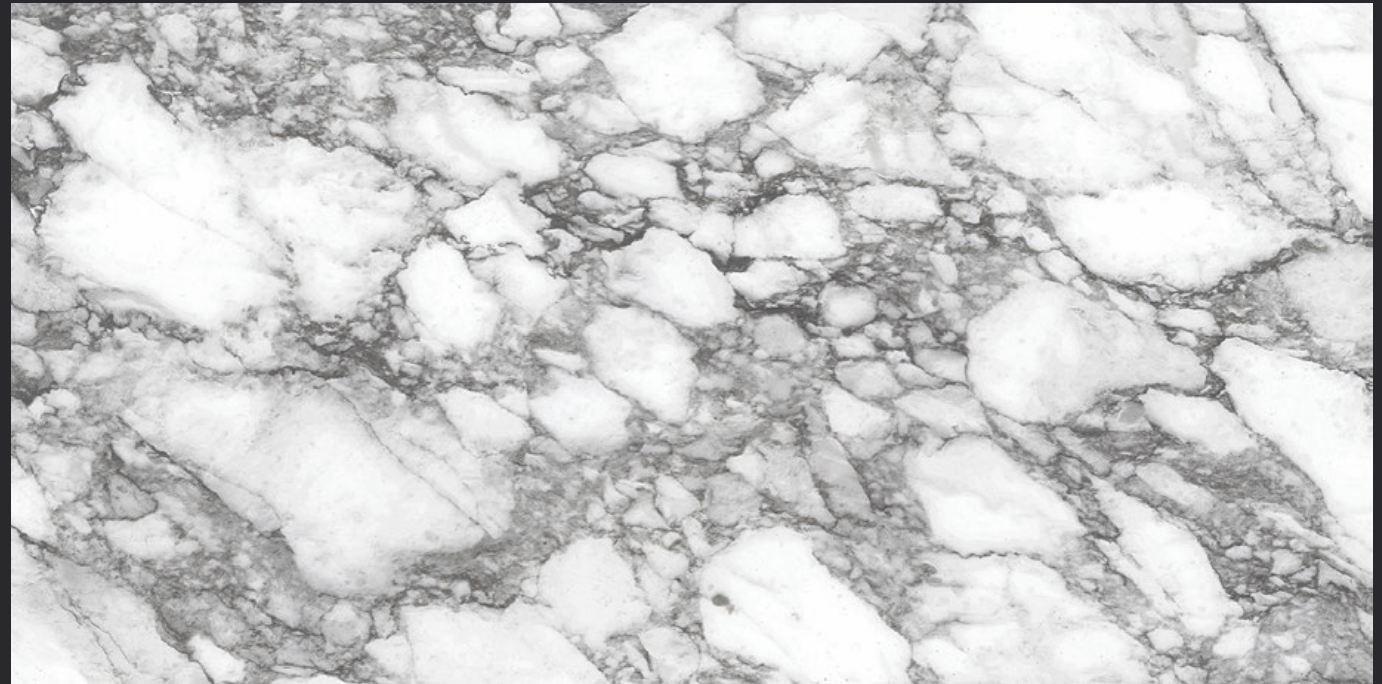

GLITZ DELIGHT

GLOSSY FINISH

EURO PALLET PACKING

Size	Pcs. Per Box	Sq. Mtr. Per Box	Sq. Ft. Per Box	Weight Per Box In Kgs. (approx)	Sq. Mtr. Per Container	Total Boxes Per Container	Boxes Per Pallet	Total Pallets Per Cont	Thickness (mm) (approx)	Weight / CTN (approx)
60x120cm	2 pcs.	1.44	15.5	28.5	1399.68	972	60	12	9.00	27000
							36	7