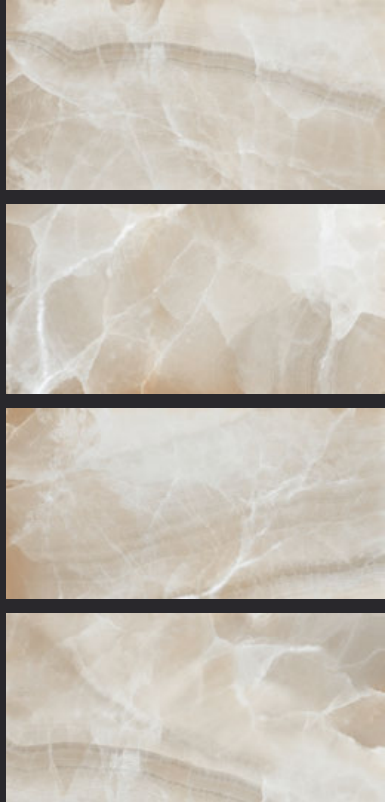

GLAZED
VITRIFIED TILES
**600x
1200mm**

Random Face

IMPACT ONYX

GLOSSY FINISH

EURO PALLET PACKING

Size	Pcs. Per Box	Sq. Mtr. Per Box	Sq. Ft. Per Box	Weight Per Box In Kgs. (approx)	Sq. Mtr. Per Container	Total Boxes Per Container	Boxes Per Pallet	Total Pallets Per Cont	Thickness (mm) (approx)	Weight / CTN (approx)
60x120cm	2 pcs.	1.44	15.5	28.5	1399.68	972	60	12	9.00	27000
							36	7		