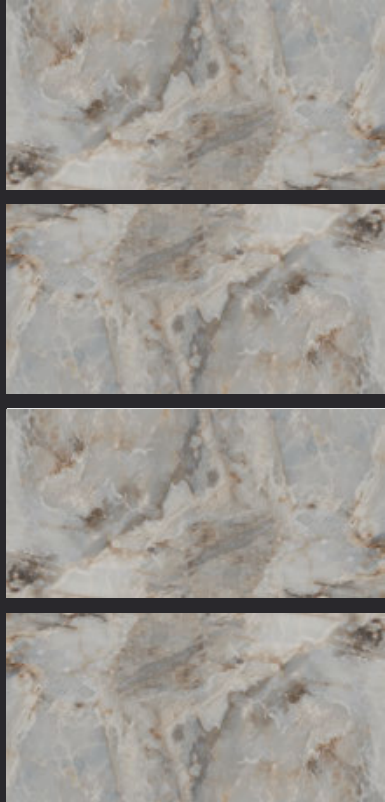

GLAZED
VITRIFIED TILES
**600x
1200mm**

ONIX MARBLE

GLOSSY FINISH

EURO PALLET PACKING

Size	Pcs. Per Box	Sq. Mtr. Per Box	Sq. Ft. Per Box	Weight Per Box In Kgs. (approx)	Sq. Mtr. Per Container	Total Boxes Per Container	Boxes Per Pallet	Total Pallets Per Cont	Thickness (mm) (approx)	Weight / CTN (approx)
60x120cm	2 pcs.	1.44	15.5	28.5	1399.68	972	60	12	9.00	27000
							36	7