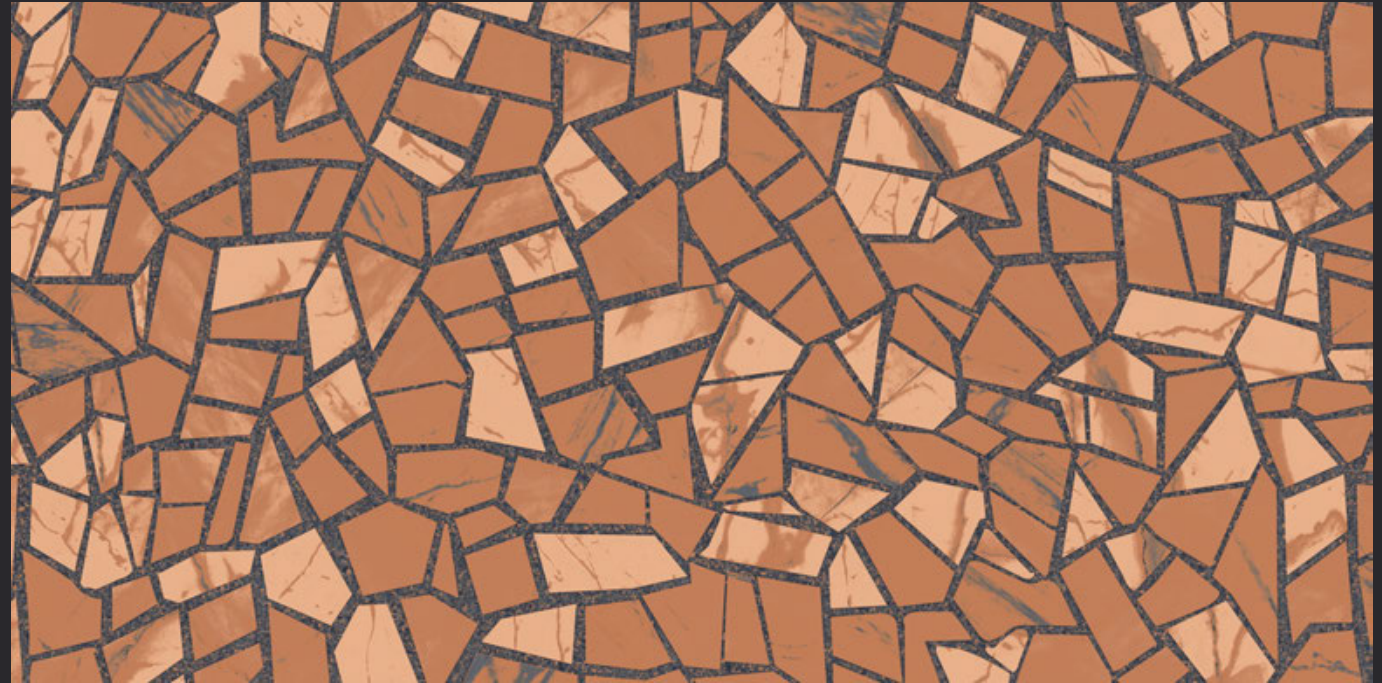

GLAZED  
VITRIFIED TILES  
**600x  
1200mm**

Random Face