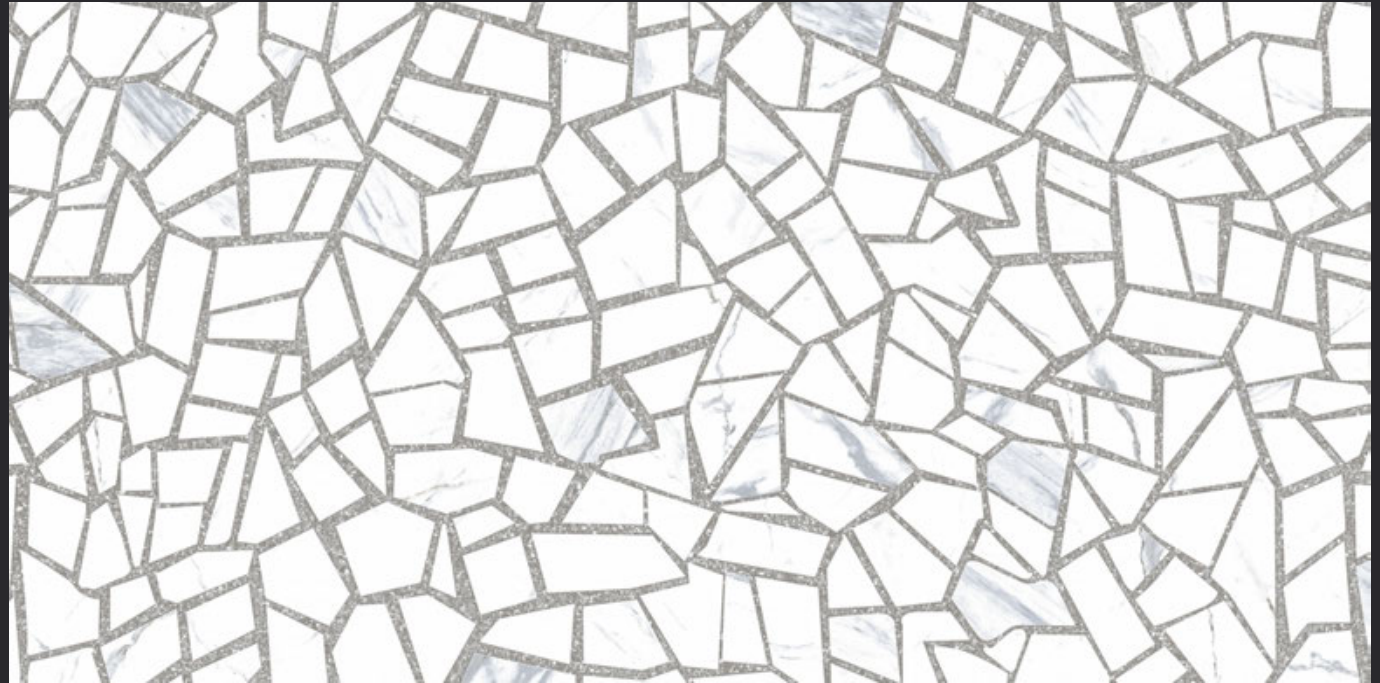

GLAZED  
VITRIFIED TILES  
**600x  
1200mm**

Random Face