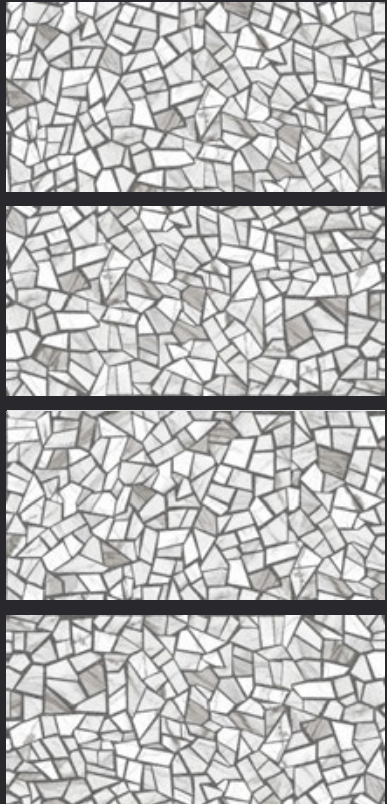

GLAZED
VITRIFIED TILES
**600x
1200mm**

Random Face

ROCK MOSAIC GREY

GLOSSY FINISH

EURO PALLET PACKING

Size	Pcs. Per Box	Sq. Mtr. Per Box	Sq. Ft. Per Box	Weight Per Box In Kgs. (approx)	Sq. Mtr. Per Container	Total Boxes Per Container	Boxes Per Pallet	Total Pallets Per Cont	Thickness (mm) (approx)	Weight / CTN (approx)
60x120cm	2 pcs.	1.44	15.5	28.5	1399.68	972	60	12	9.00	27000
							36	7