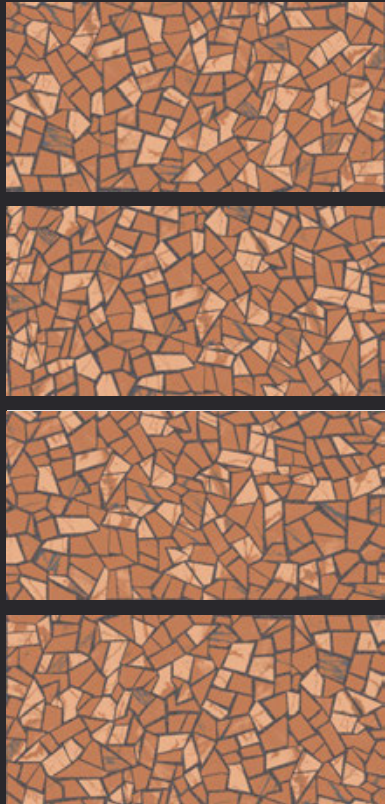

GLAZED
VITRIFIED TILES
**600x
1200mm**

Random Face