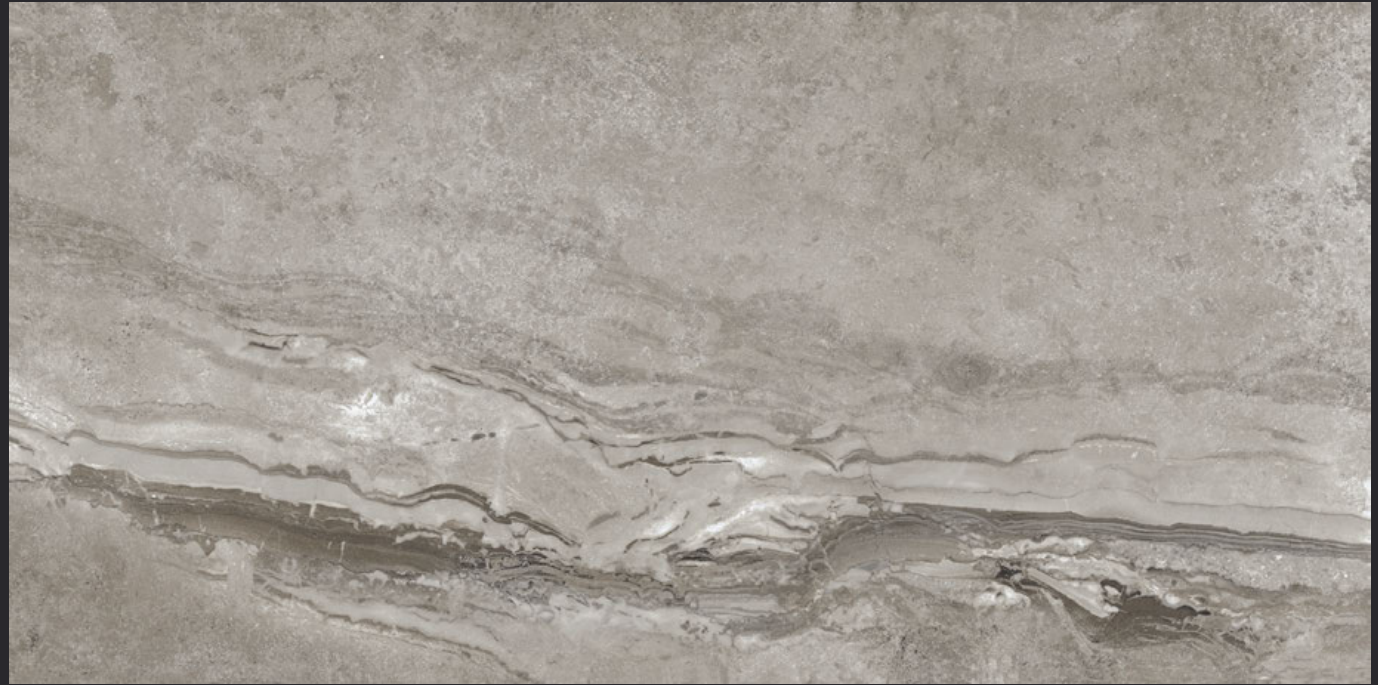

GLAZED
VITRIFIED TILES
**600x
1200mm**

Random Face

TRIBECA DARK GREY

GLOSSY FINISH

EURO PALLET PACKING

Size	Pcs. Per Box	Sq. Mtr. Per Box	Sq. Ft. Per Box	Weight Per Box In Kgs. (approx)	Sq. Mtr. Per Container	Total Boxes Per Container	Boxes Per Pallet	Total Pallets Per Cont	Thickness (mm) (approx)	Weight / CTN (approx)
60x120cm	2 pcs.	1.44	15.5	28.5	1399.68	972	60	12	9.00	27000
							36	7