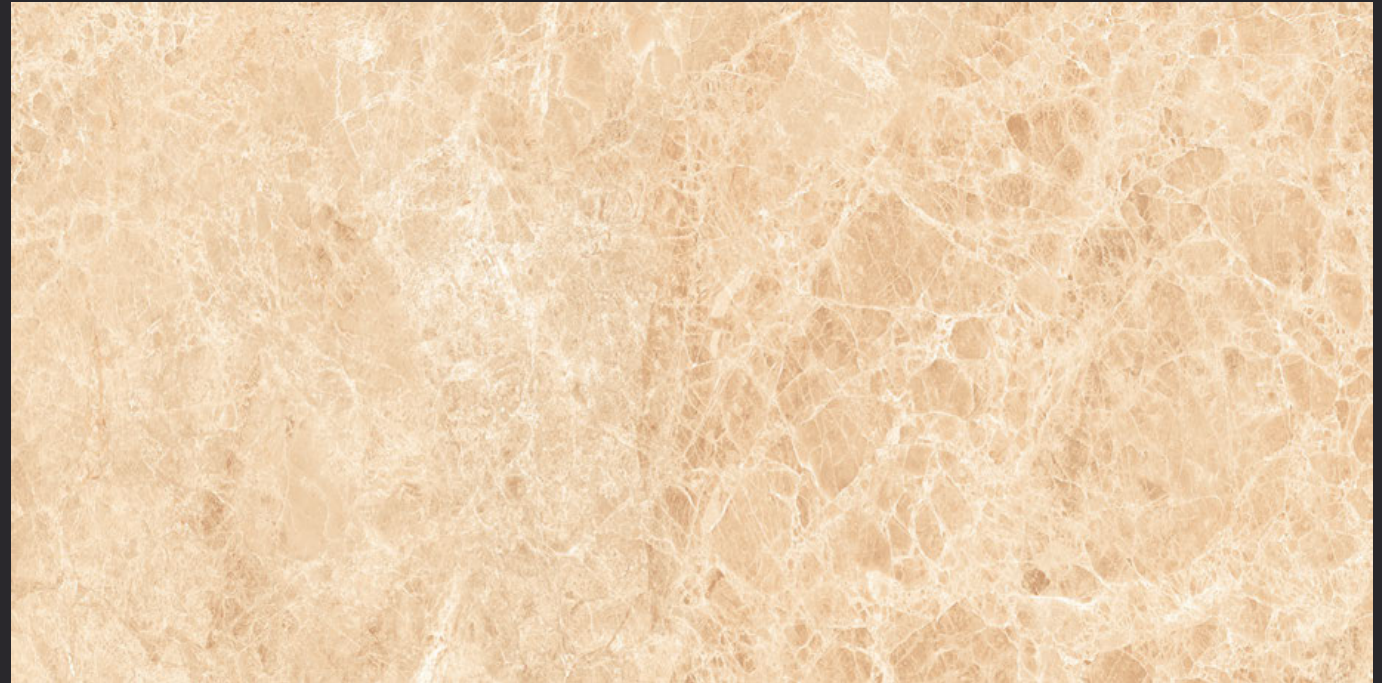

1114

GLOSSY FINISH

EURO PALLET PACKING

Size	Pcs. Per Box	Sq. Mtr. Per Box	Sq. Ft. Per Box	Weight Per Box In Kgs. (approx)	Sq. Mtr. Per Container	Total Boxes Per Container	Boxes Per Pallet	Total Pallets Per Cont	Thickness (mm) (approx)	Weight / CTN (approx)
60x120cm	2 pcs.	1.44	15.5	28.5	1399.68	972	60	12	9.00	27000
							36	7