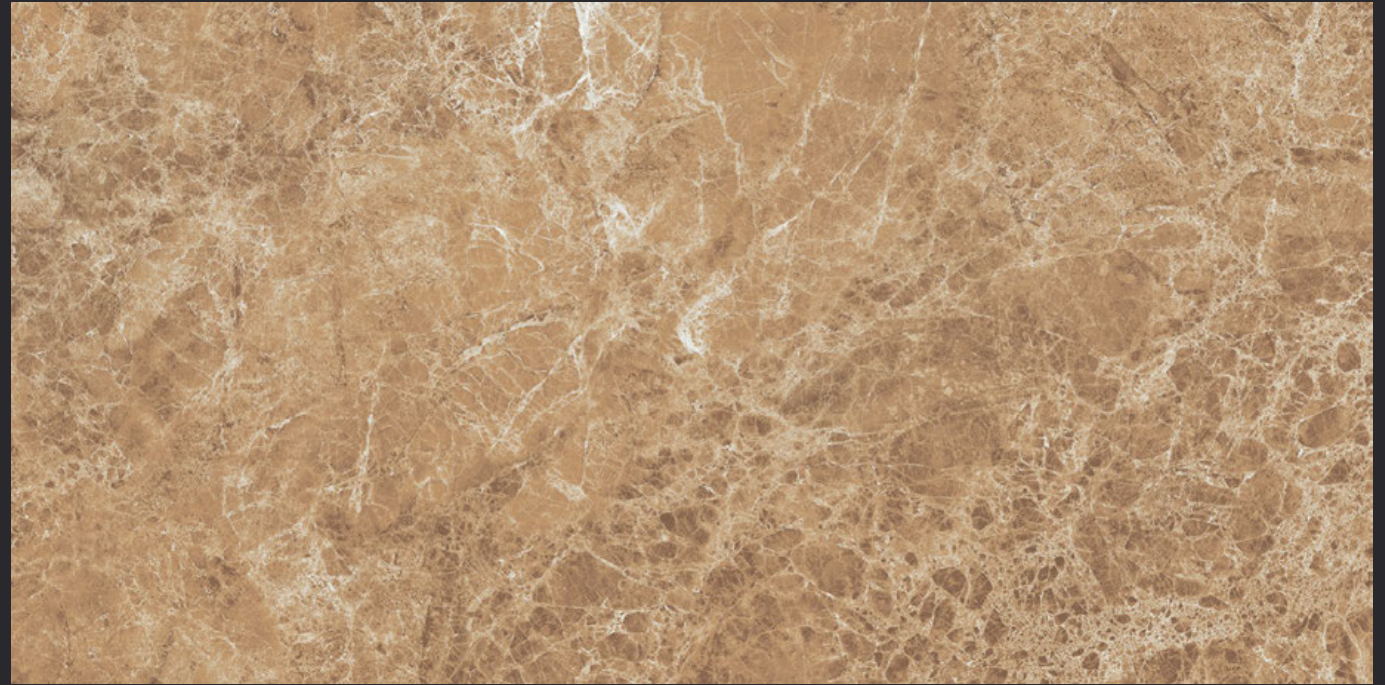

1110

GLOSSY FINISH

EURO PALLET PACKING

Size	Pcs. Per Box	Sq. Mtr. Per Box	Sq. Ft. Per Box	Weight Per Box In Kgs. (approx)	Sq. Mtr. Per Container	Total Boxes Per Container	Boxes Per Pallet	Total Pallets Per Cont	Thickness (mm) (approx)	Weight / CTN (approx)
60x120cm	2 pcs.	1.44	15.5	28.5	1399.68	972	60	12	9.00	27000
							36	7