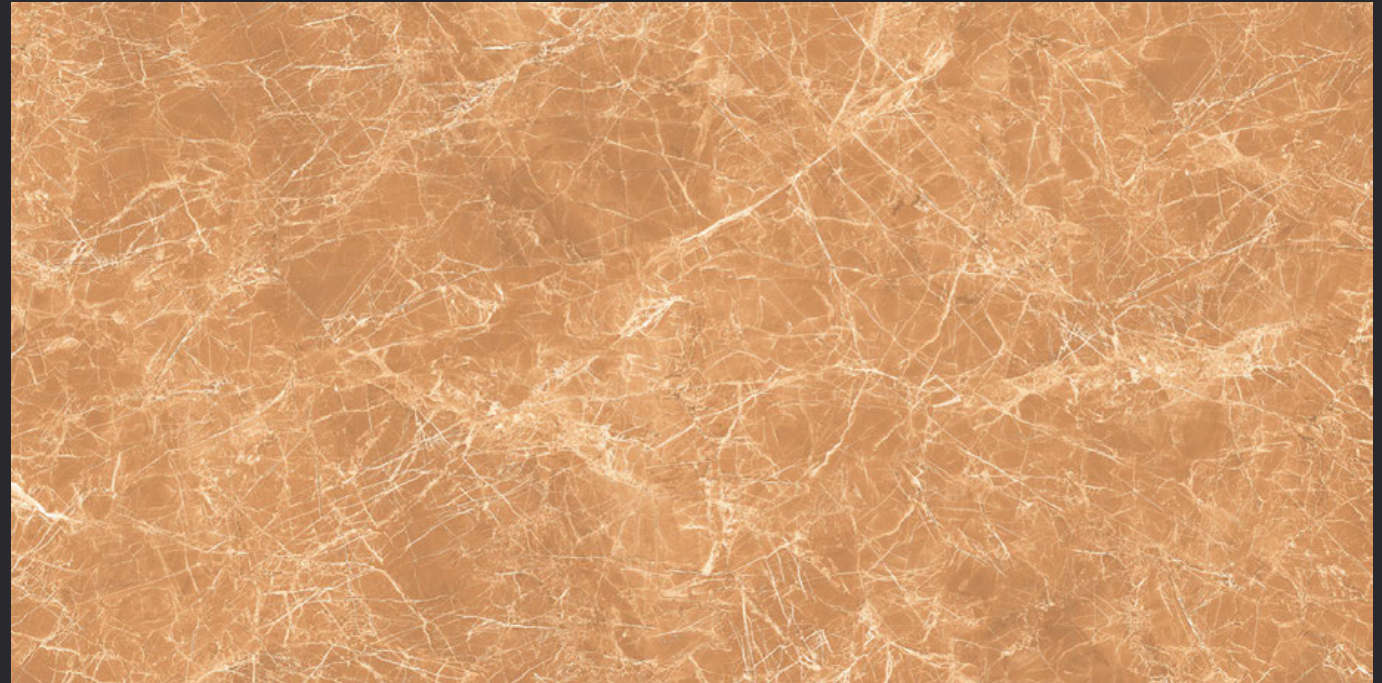

GLAZED  
VITRIFIED TILES  
**600x  
1200mm**

Random Face