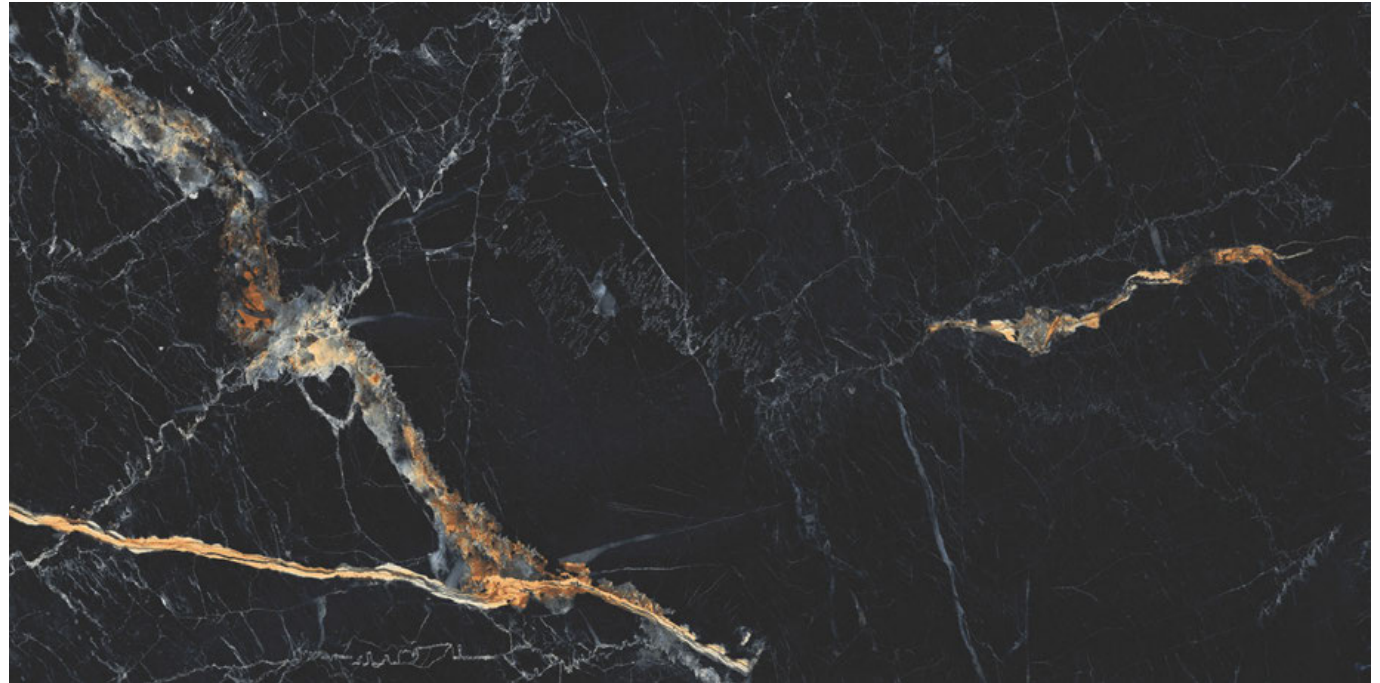

GLAZED
VITRIFIED TILES
**600x
1200mm**

Random Face

CZAR BLACK

HIGH GLOSS FINISH

EURO PALLET PACKING

Size	Pcs. Per Box	Sq. Mtr. Per Box	Sq. Ft. Per Box	Weight Per Box In Kgs. (approx)	Sq. Mtr. Per Container	Total Boxes Per Container	Boxes Per Pallet	Total Pallets Per Cont	Thickness (mm) (approx)	Weight / CTN (approx)
60x120cm	2 pcs.	1.44	15.5	28.5	1399.68	972	60	12	9.00	27000
							36	7