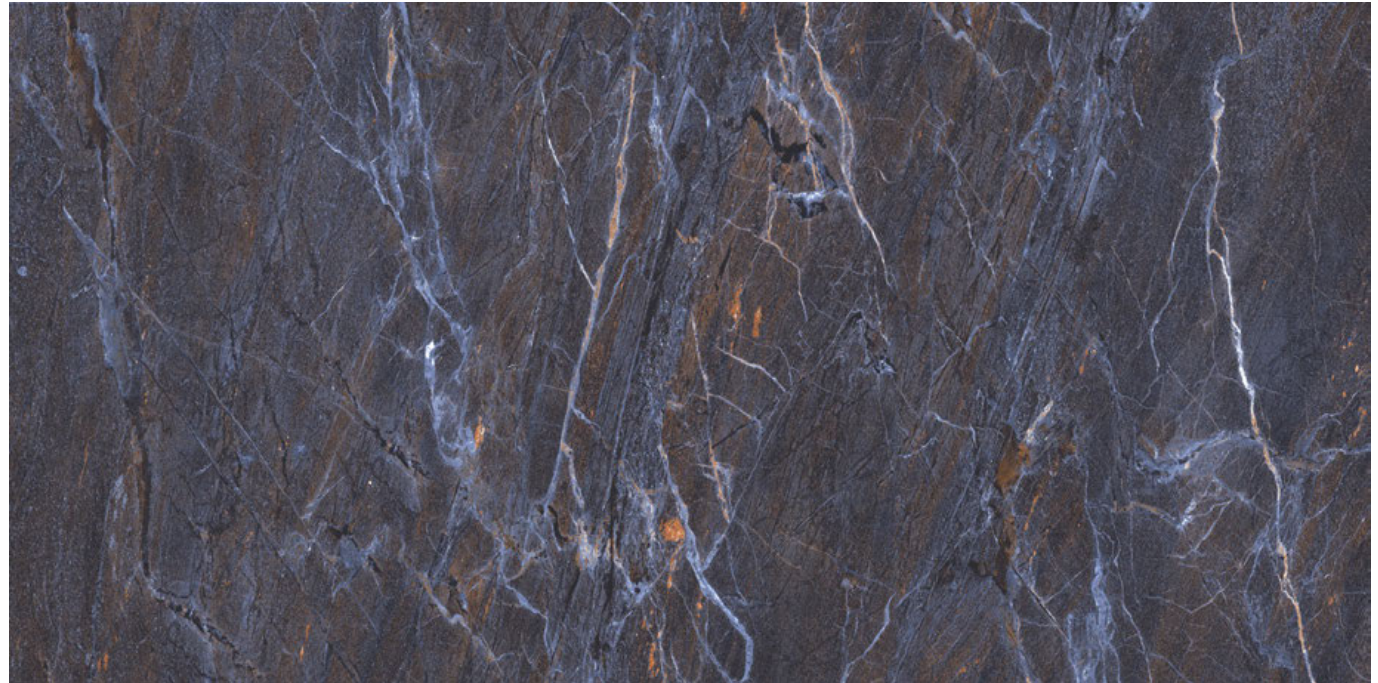

GLAZED  
VITRIFIED TILES  
**600x  
1200mm**

Random Face