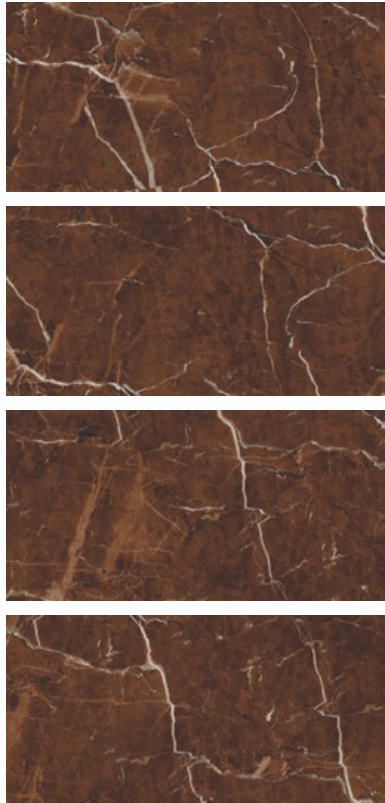

GLAZED
VITRIFIED TILES
**600x
1200mm**

Random Face