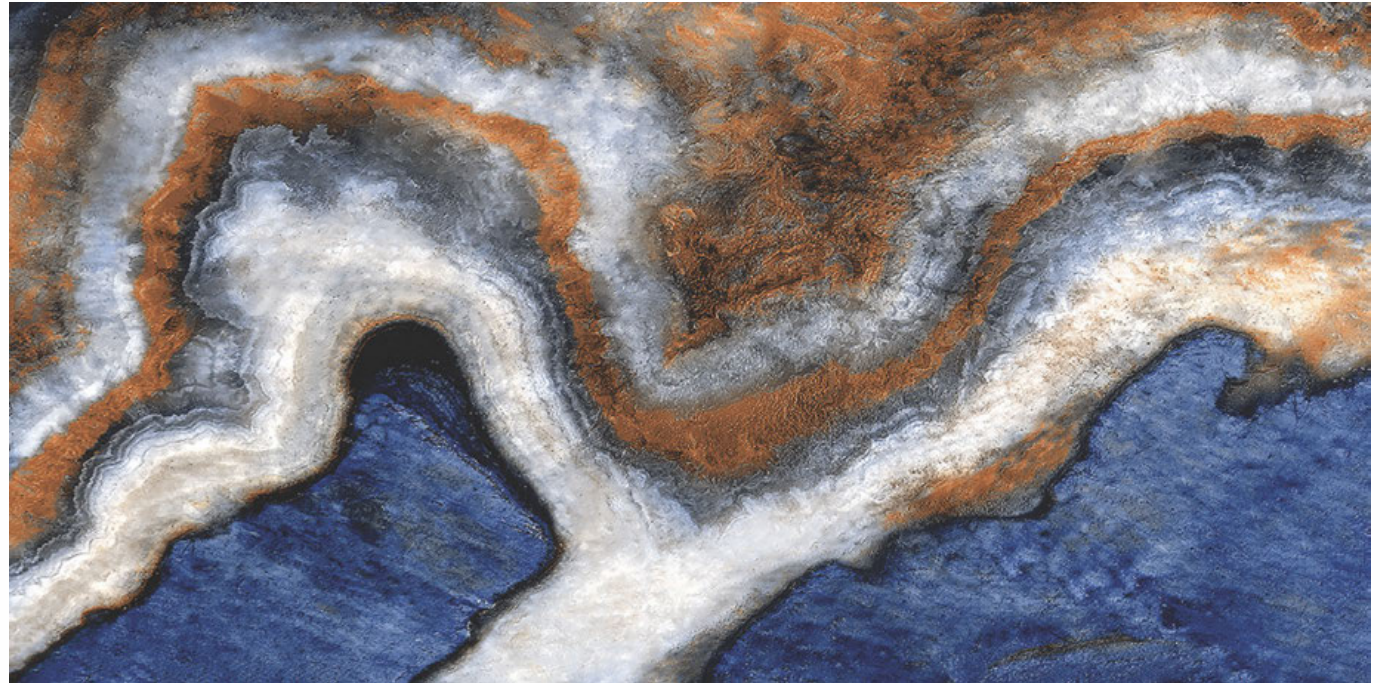

GLAZED  
VITRIFIED TILES  
**600x  
1200mm**

Random Face