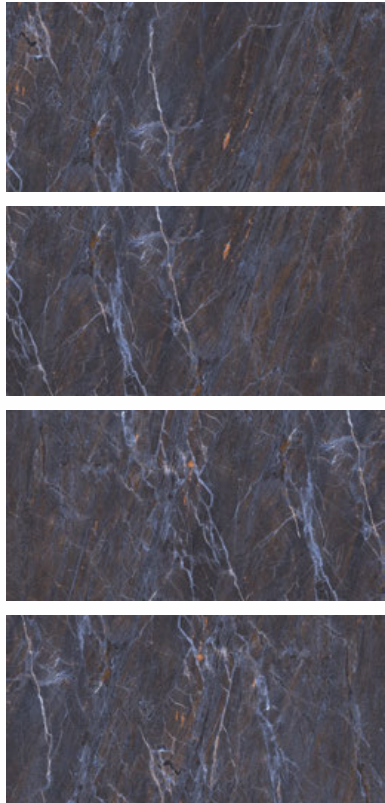

GLAZED  
VITRIFIED TILES  
**600x  
1200mm**

Random Face