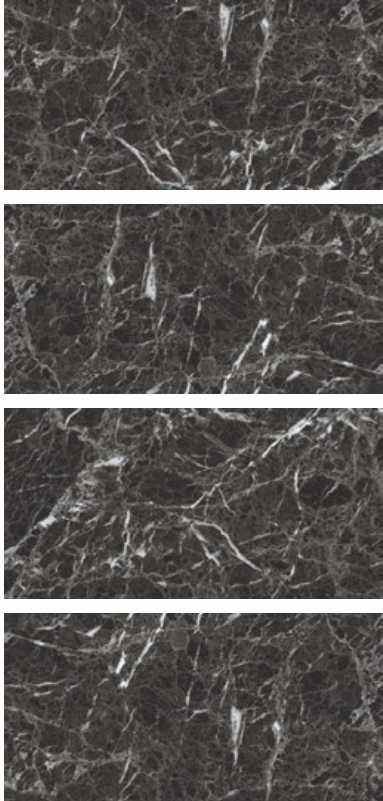

EURO PALLET PACKING

Size	Pcs. Per Box	Sq. Mtr. Per Box	Sq. Ft. Per Box	Weight Per Box In Kgs. (approx)	Sq. Mtr. Per Container	Total Boxes Per Container	Boxes Per Pallet	Total Pallets Per Cont	Thickness (mm) (approx)	Weight / CTN (approx)
60x120cm	2 pcs.	1.44	15.5	28.5	1399.68	972	60	12	9.00	27000
							36	7		

Random Face