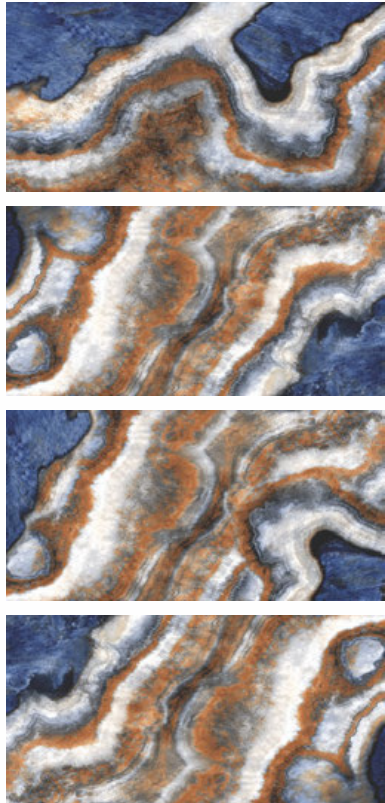

GLAZED  
VITRIFIED TILES  
**600x  
1200mm**

Random Face