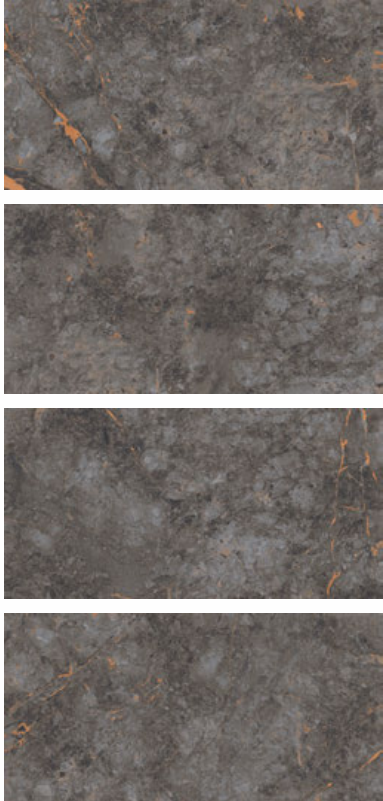

ESPLENDOR GOLDEN

HIGH GLOSS FINISH

Random Face