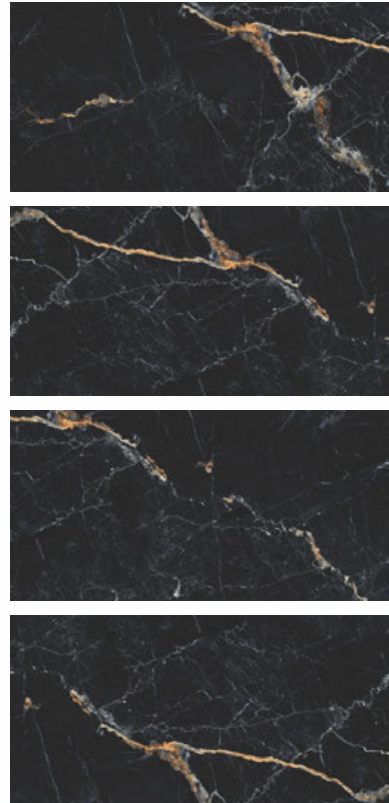

GLAZED
VITRIFIED TILES
**600x
1200mm**

Random Face

CZAR BLACK

HIGH GLOSS FINISH

EURO PALLET PACKING

Size	Pcs. Per Box	Sq. Mtr. Per Box	Sq. Ft. Per Box	Weight Per Box In Kgs. (approx)	Sq. Mtr. Per Container	Total Boxes Per Container	Boxes Per Pallet	Total Pallets Per Cont	Thickness (mm) (approx)	Weight / CTN (approx)
60x120cm	2 pcs.	1.44	15.5	28.5	1399.68	972	60	12	9.00	27000
							36	7