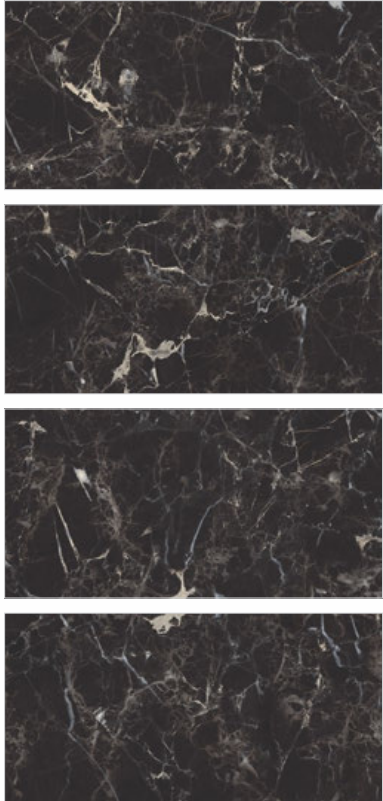

GLAZED
VITRIFIED TILES
**600x
1200mm**

Random Face