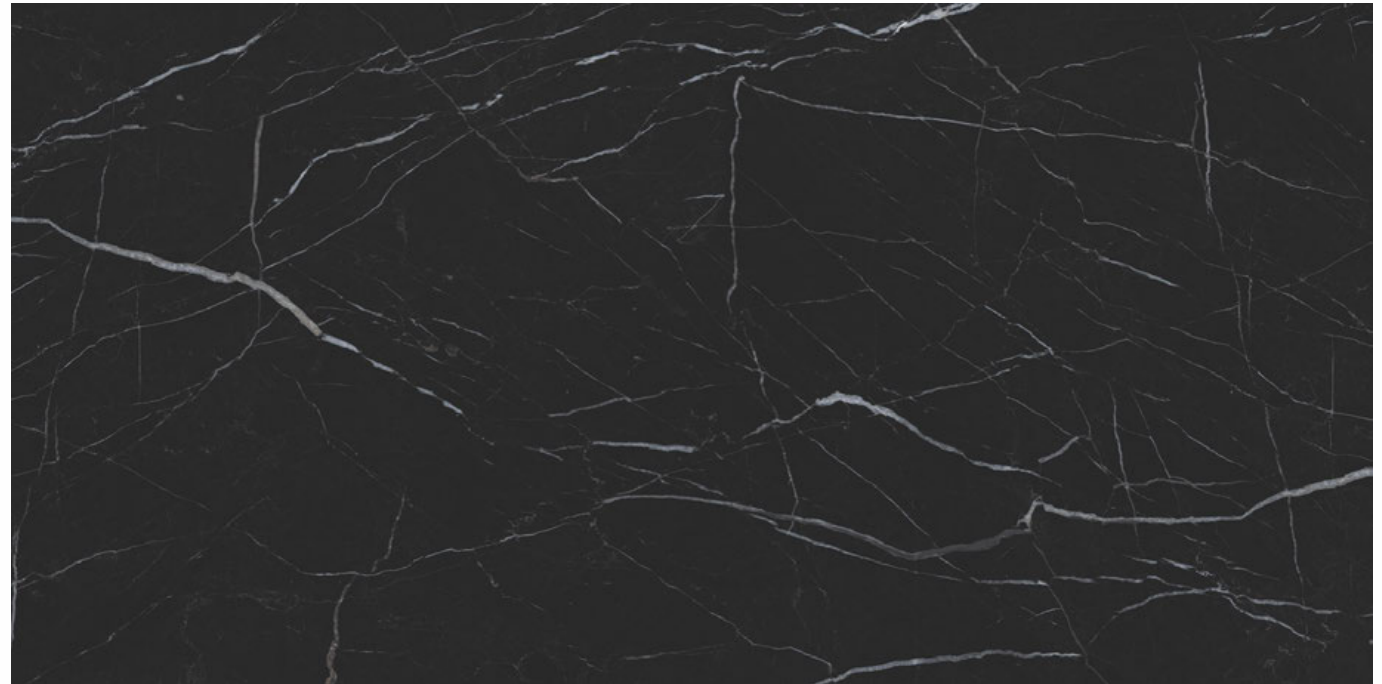

BLEND BLACK

HIGH GLOSS FINISH

EURO PALLET PACKING

Size	Pcs. Per Box	Sq. Mtr. Per Box	Sq. Ft. Per Box	Weight Per Box In Kgs. (approx)	Sq. Mtr. Per Container	Total Boxes Per Container	Boxes Per Pallet	Total Pallets Per Cont	Thickness (mm) (approx)	Weight / CTN (approx)
60x120cm	2 pcs.	1.44	15.5	28.5	1399.68	972	60	12	9.00	27000
							36	7