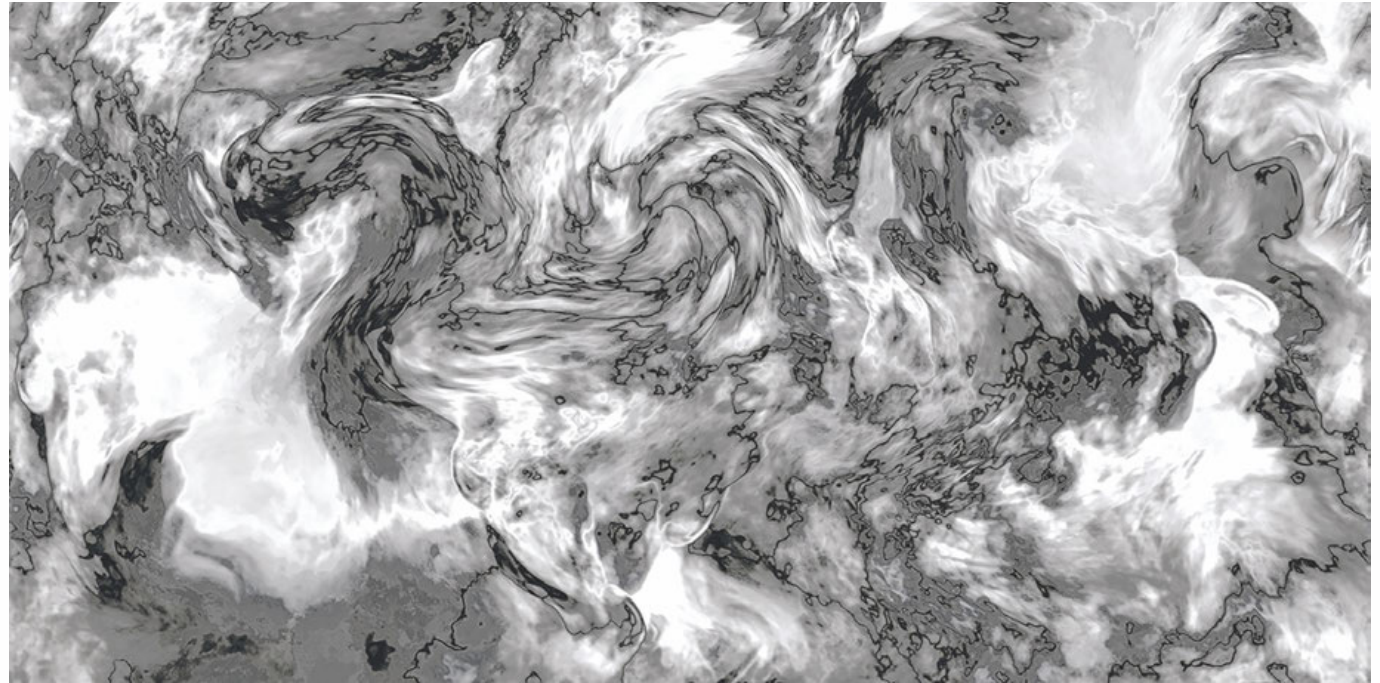

Random Face

GLAZED  
VITRIFIED TILES  
**600x  
1200mm**

Random Face