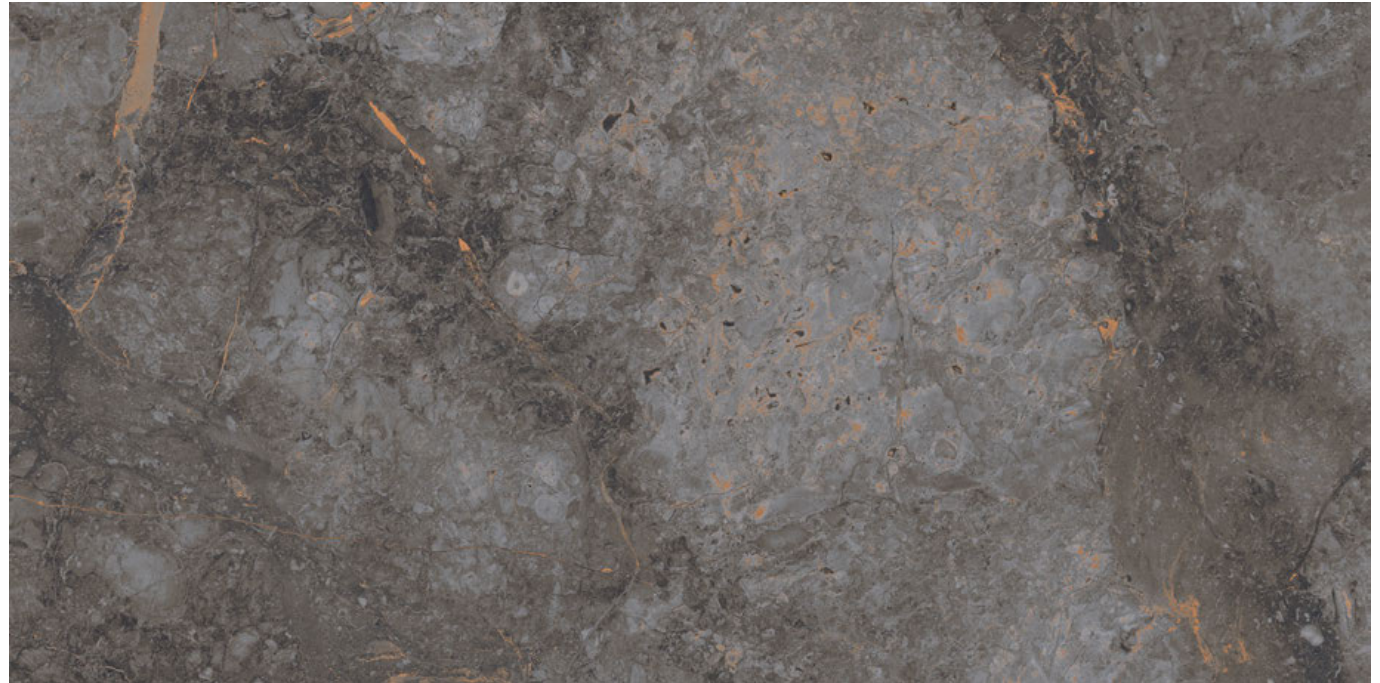

GLAZED  
VITRIFIED TILES  
**600x  
1200mm**