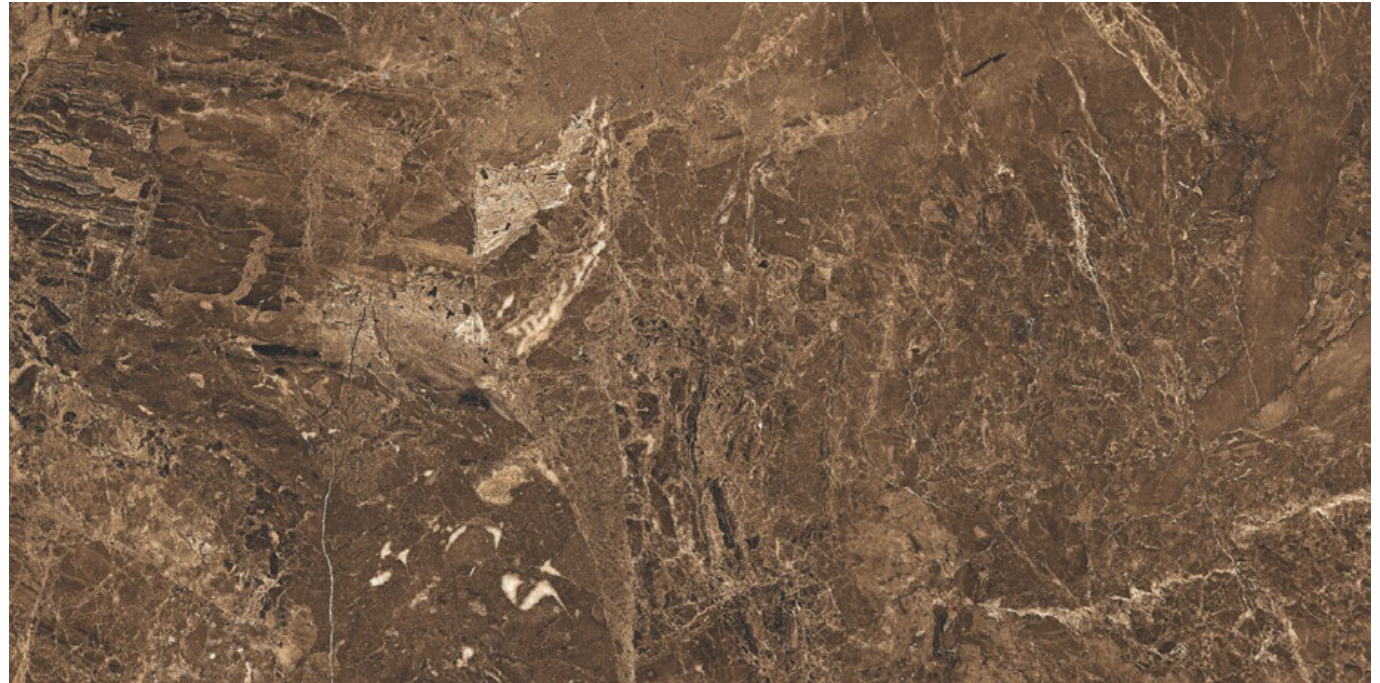

GLAZED  
VITRIFIED TILES  
**600x  
1200mm**