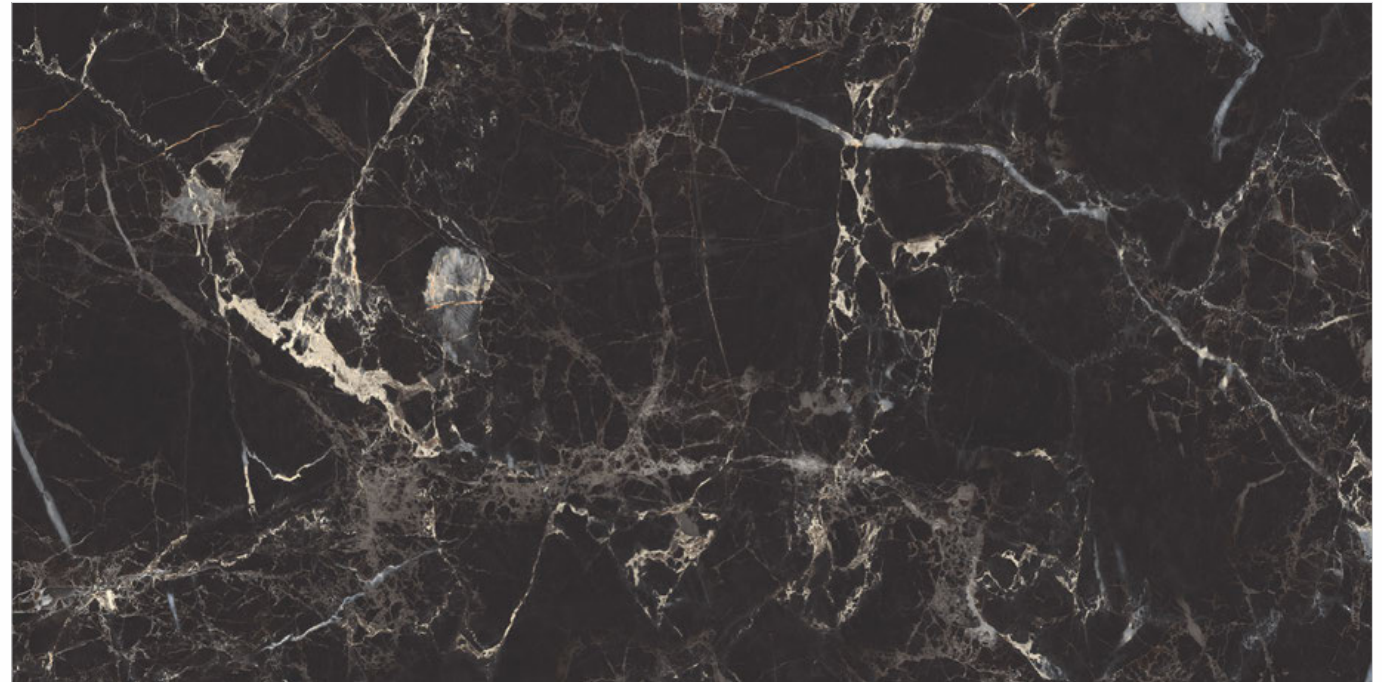

DARK EMPRA

HIGH GLOSS FINISH

EURO PALLET PACKING

Size	Pcs. Per Box	Sq. Mtr. Per Box	Sq. Ft. Per Box	Weight Per Box In Kgs. (approx)	Sq. Mtr. Per Container	Total Boxes Per Container	Boxes Per Pallet	Total Pallets Per Cont	Thickness (mm) (approx)	Weight / CTN (approx)
60x120cm	2 pcs.	1.44	15.5	28.5	1399.68	972	60	12	9.00	27000
							36	7