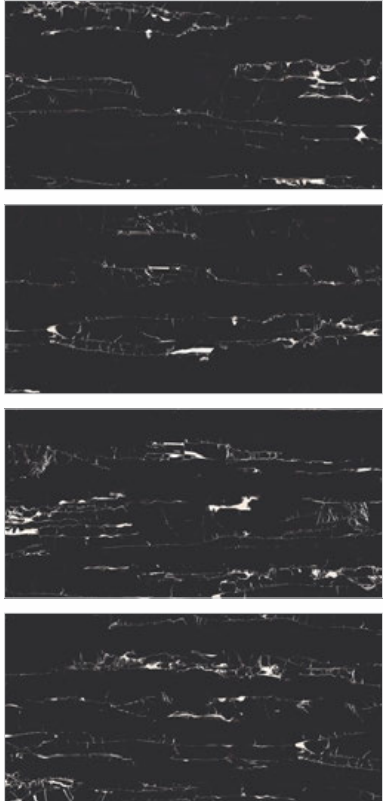

GLAZED
VITRIFIED TILES
**600x
1200mm**

Random Face