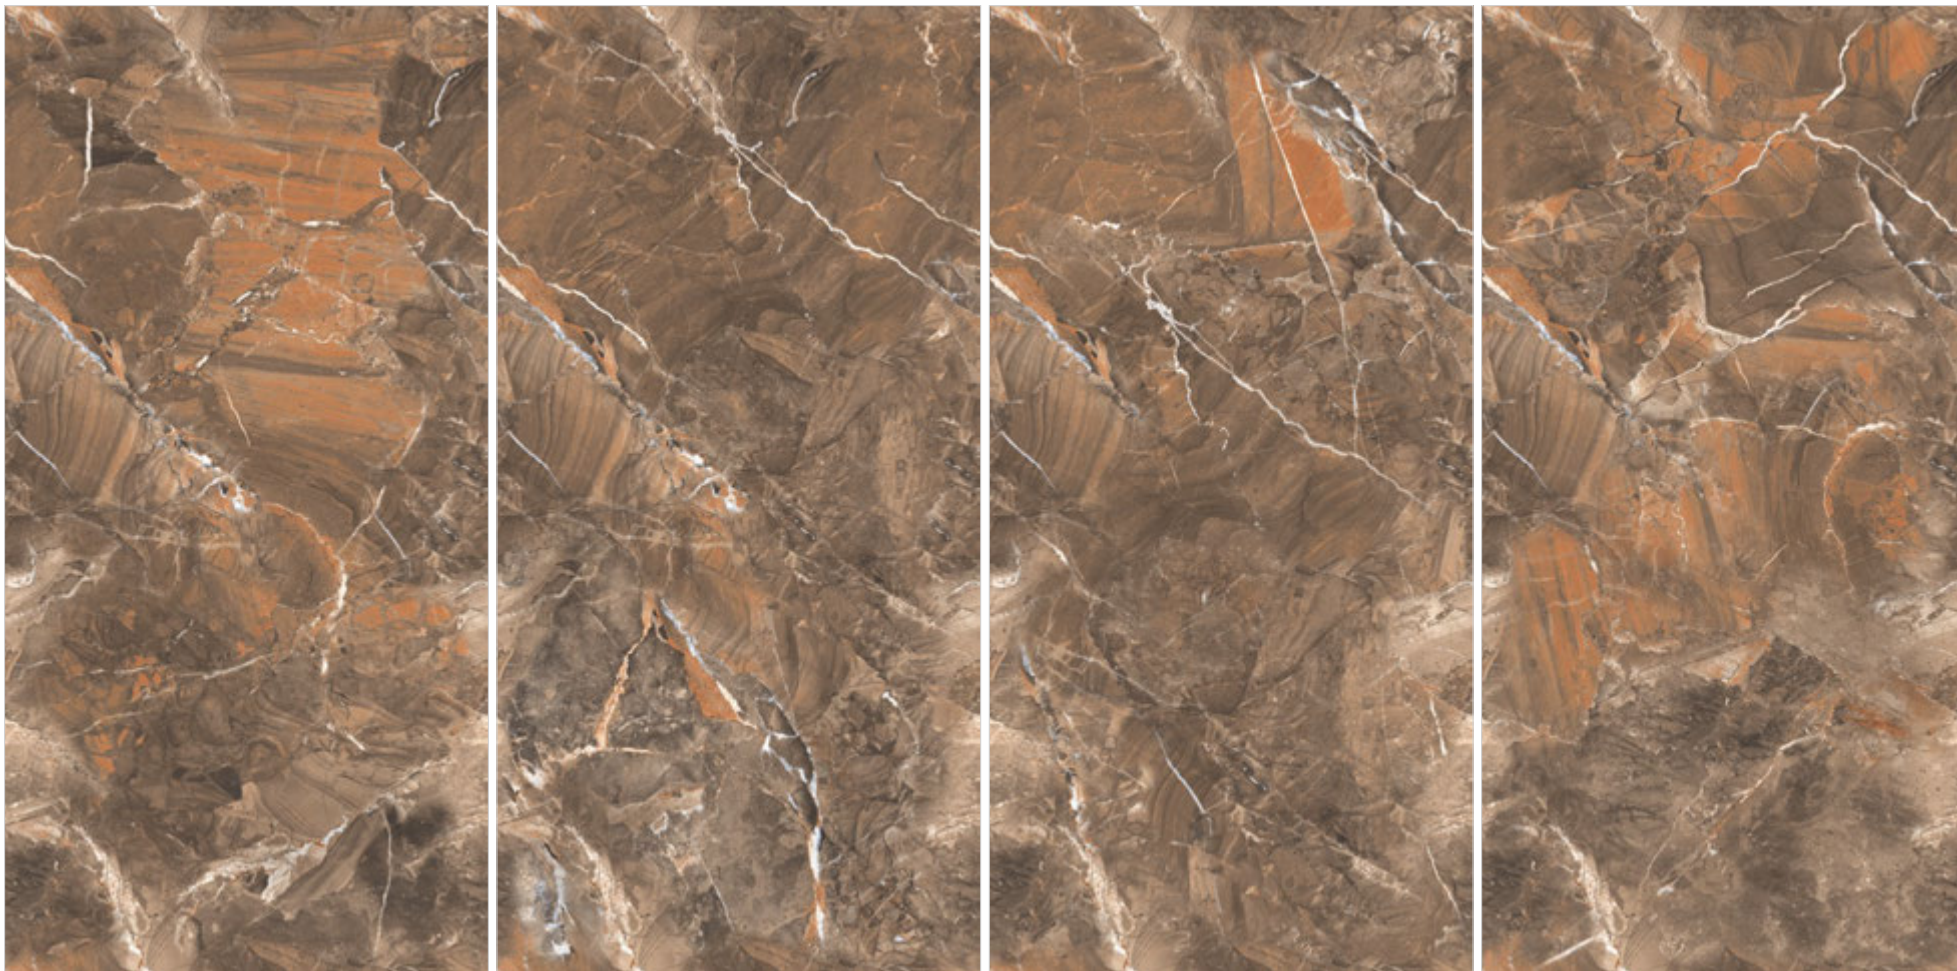

AVANTA BROWN

GLOSSY FINISH

MAGNIFIC
COLLECTION

—
600x1200mm