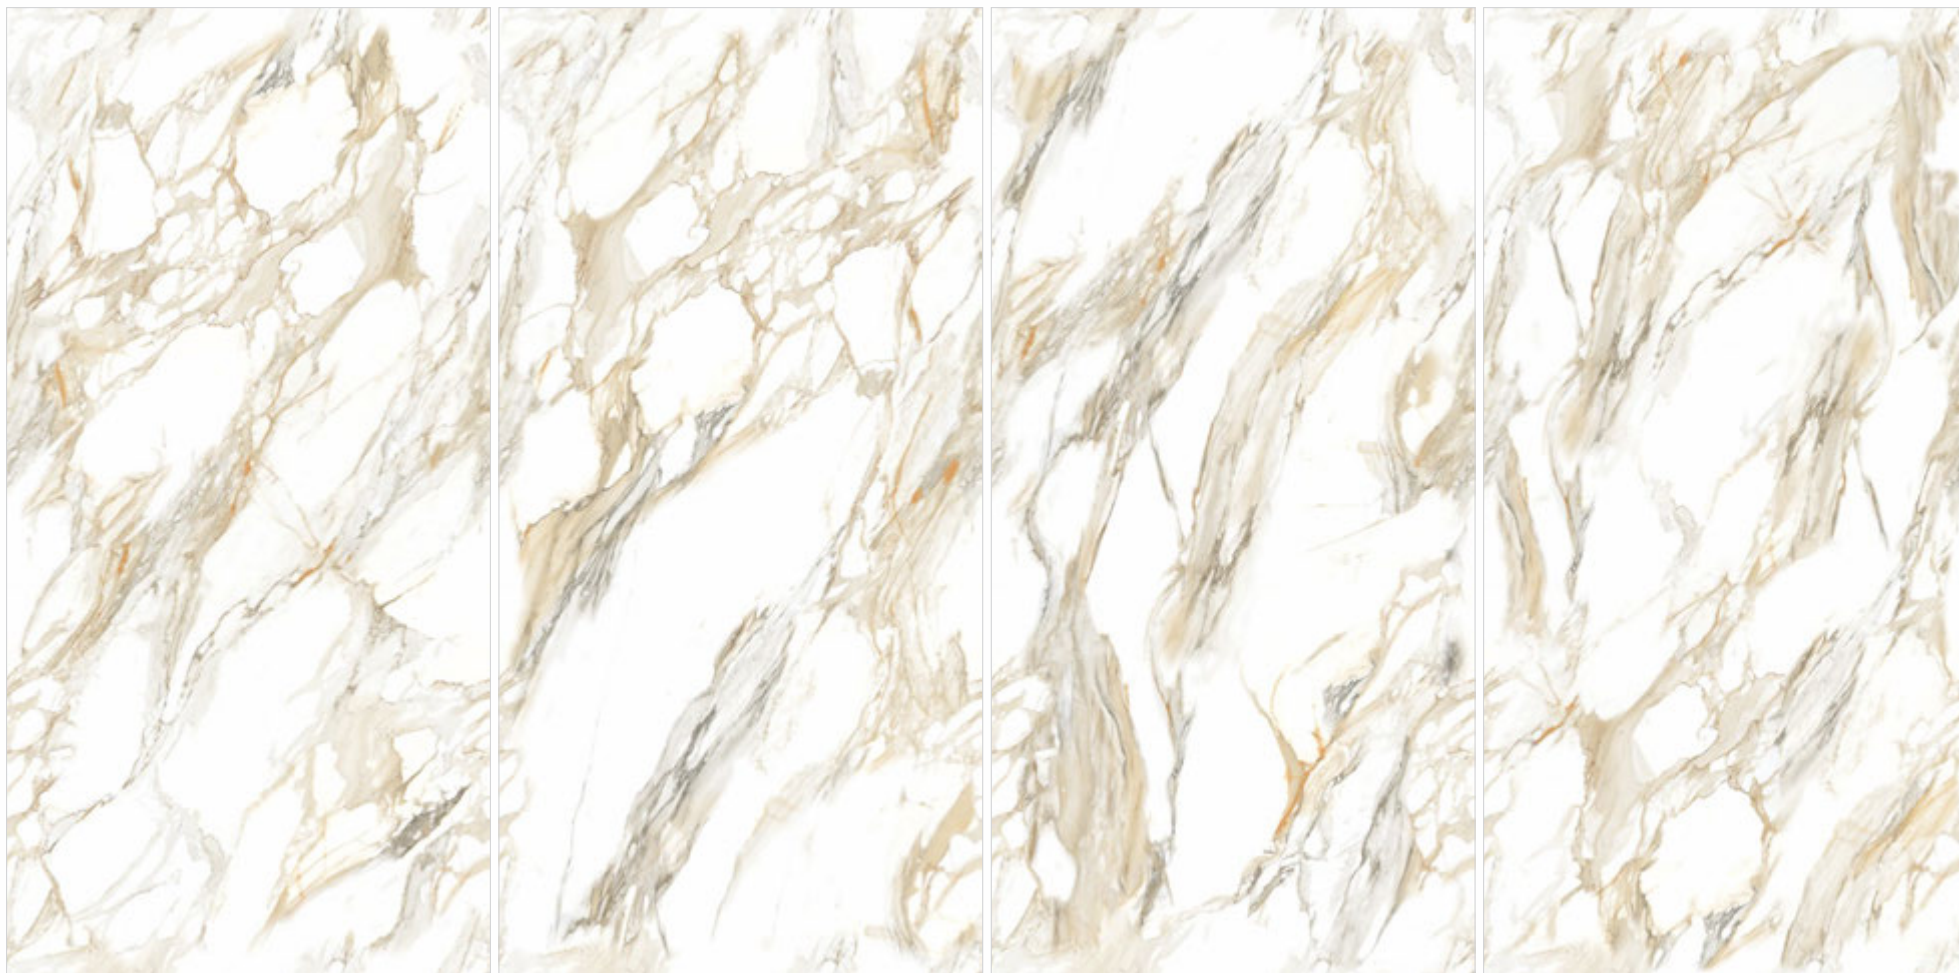

CRASH BEIGE

GLOSSY FINISH

MAGNIFIC
COLLECTION

—
600x1200mm