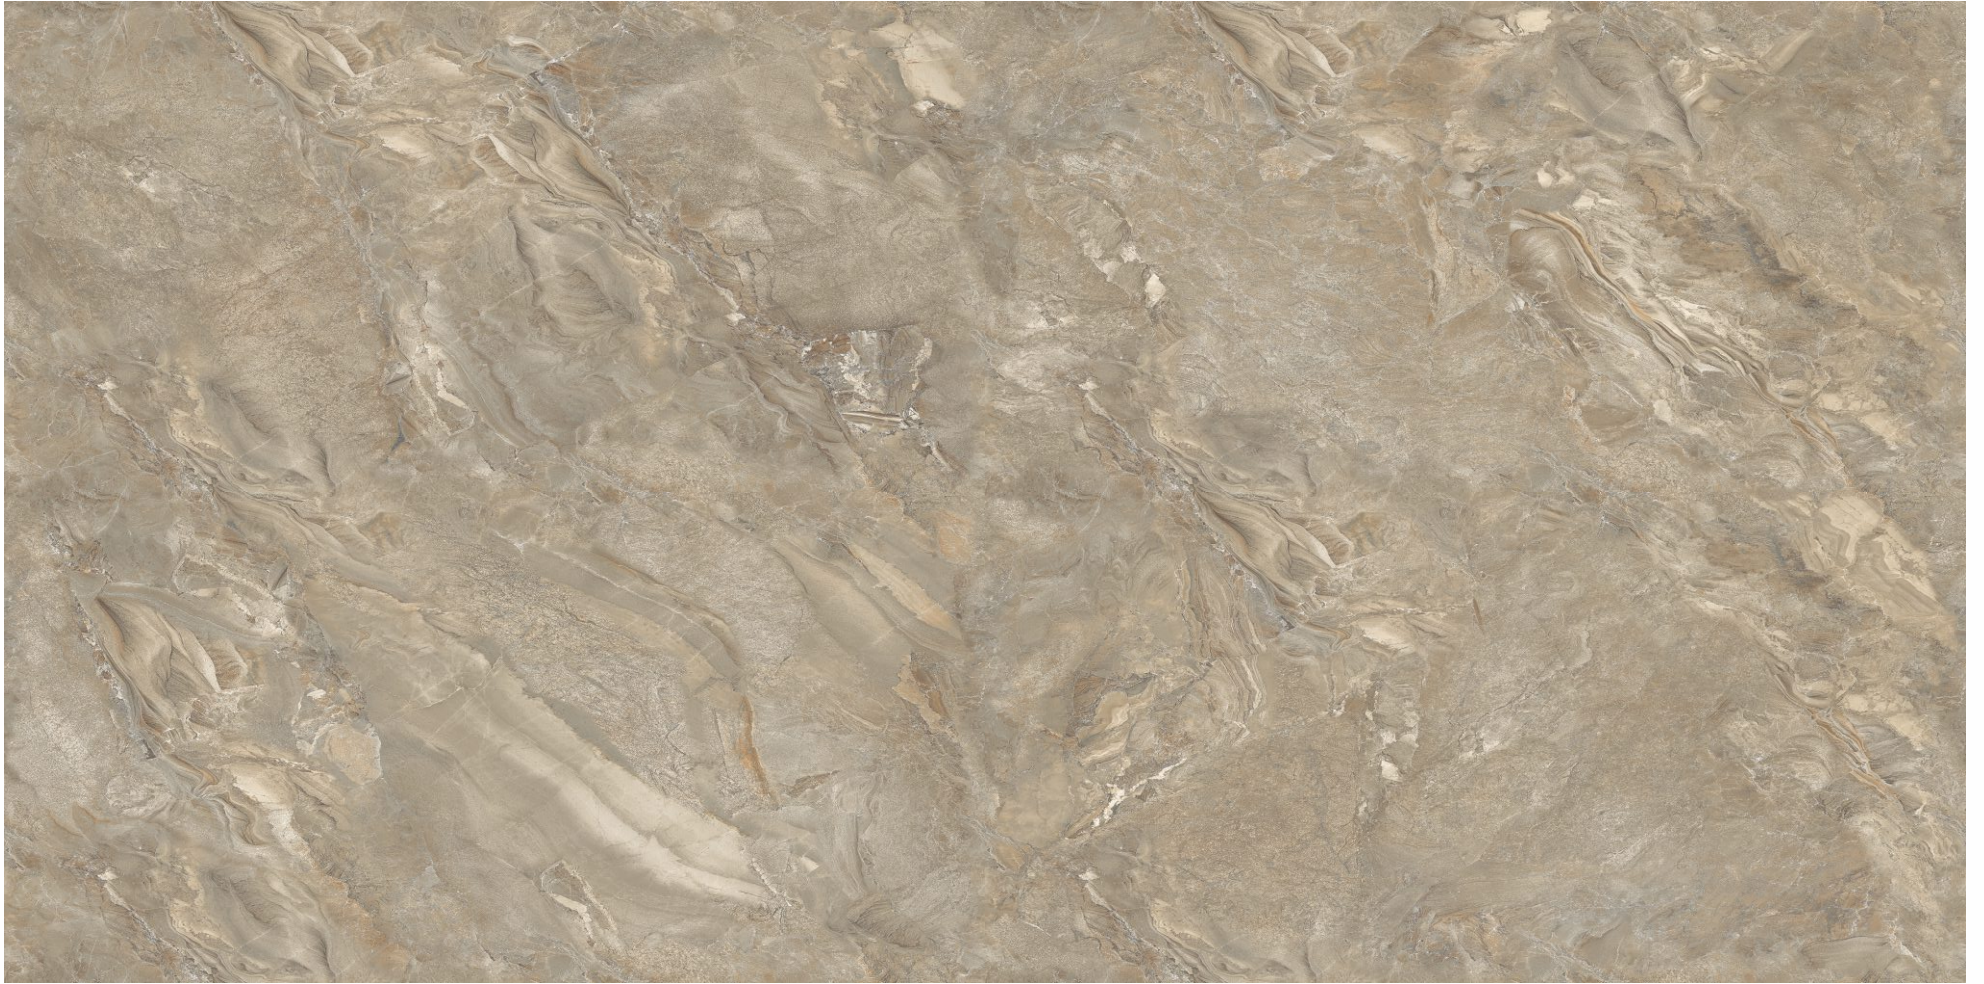

AINARA CHOCO DARK BRWON

GLOSSY FINISH

MAGNIFIC
COLLECTION

600x1200mm

AINARA CHOCO DARK BRWON

MAGNIFIC
COLLECTION

ALASKA

GLOSSY FINISH