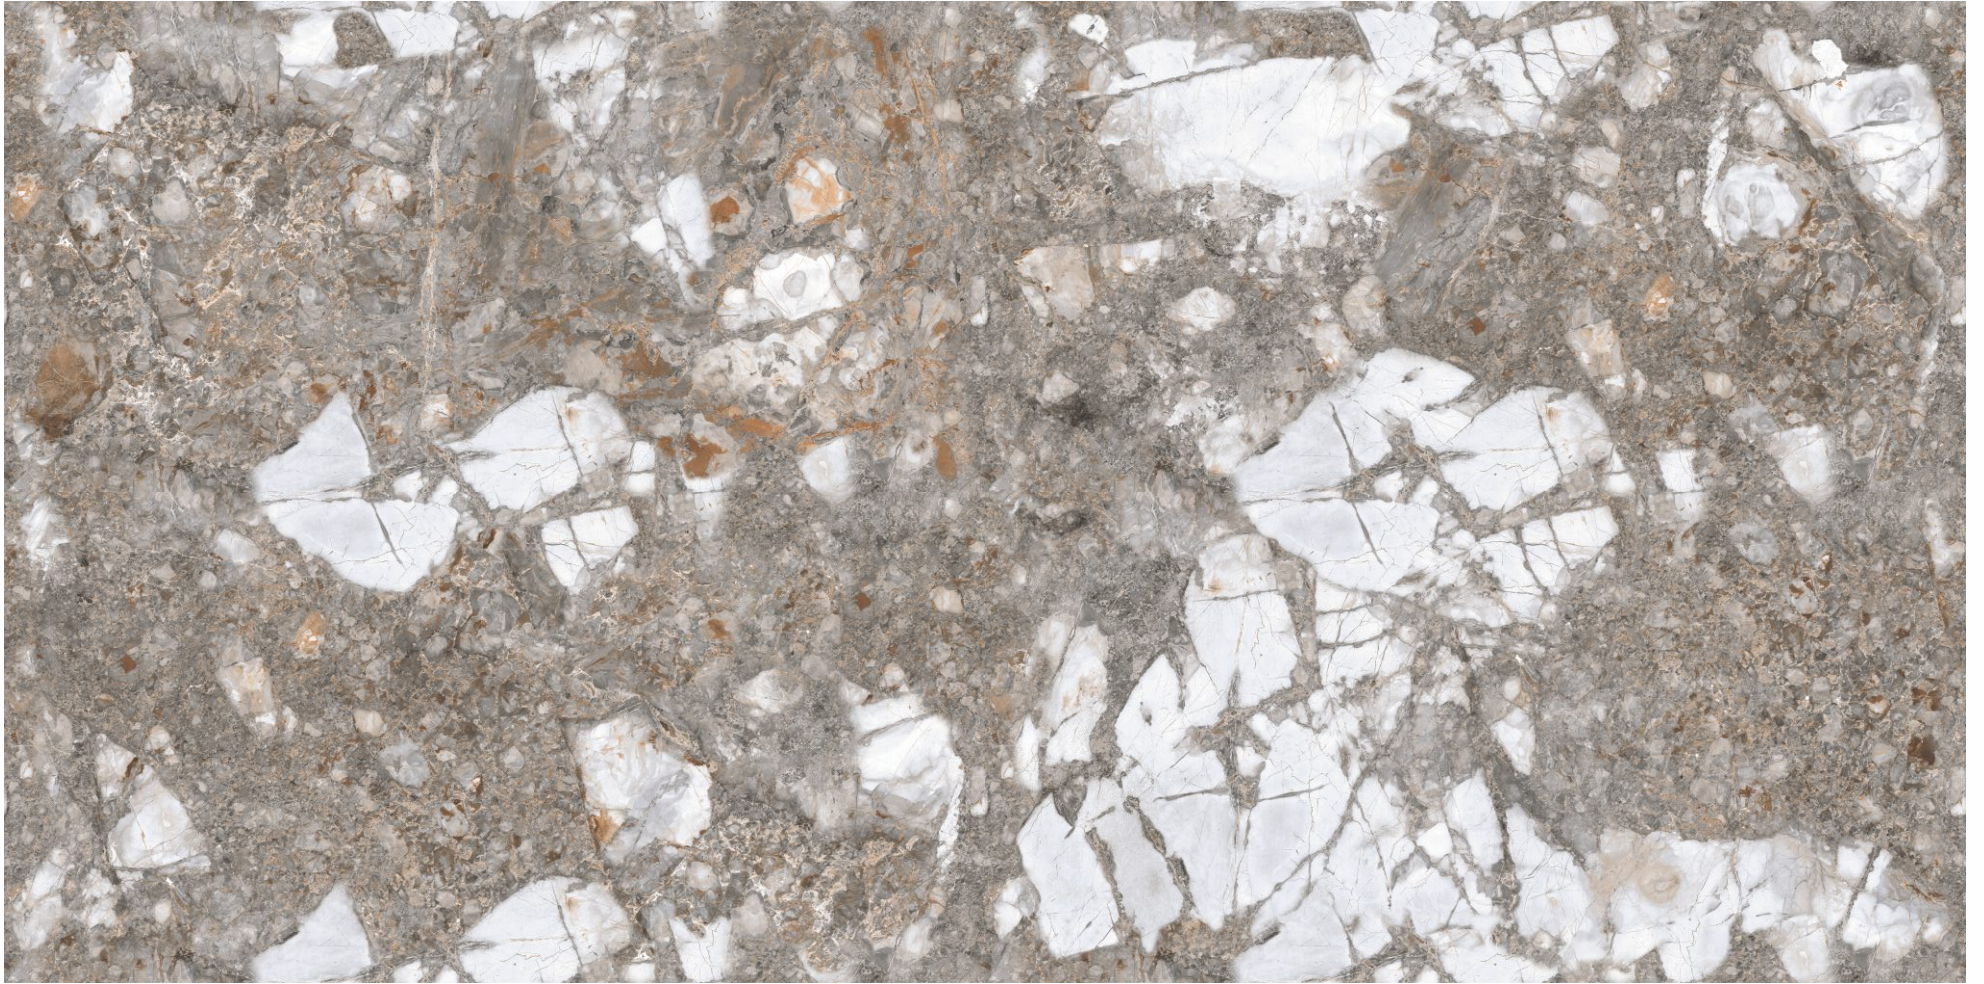

MAGNIFIC
COLLECTION

—
600x1200mm

CARACUS COFFEE

MAGNIFIC
COLLECTION

COLONIAL GREY

GLOSSY FINISH

MAGNIFIC
COLLECTION

—
600x1200mm