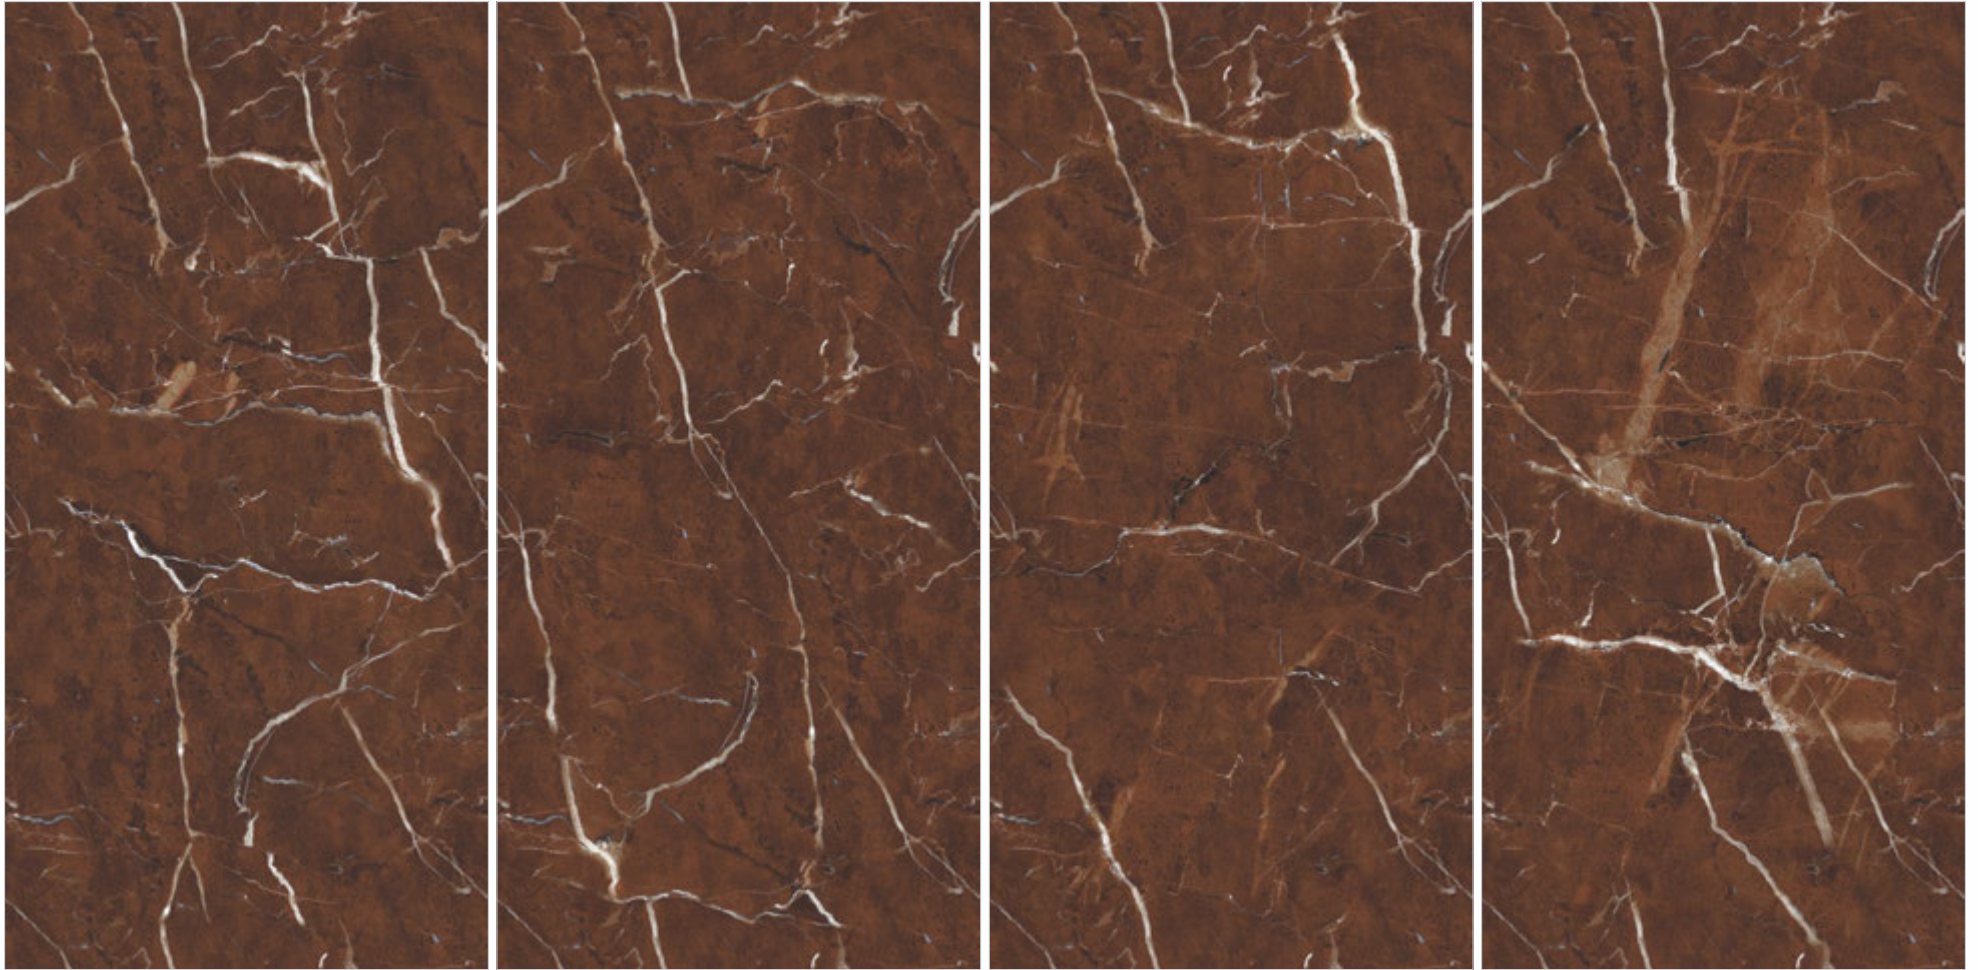

AINARA CHOCO DARK BRWON

GLOSSY FINISH

MAGNIFIC
COLLECTION

600x1200mm

AINARA CHOCO DARK BRWON

MAGNIFIC
COLLECTION

ALASKA

GLOSSY FINISH