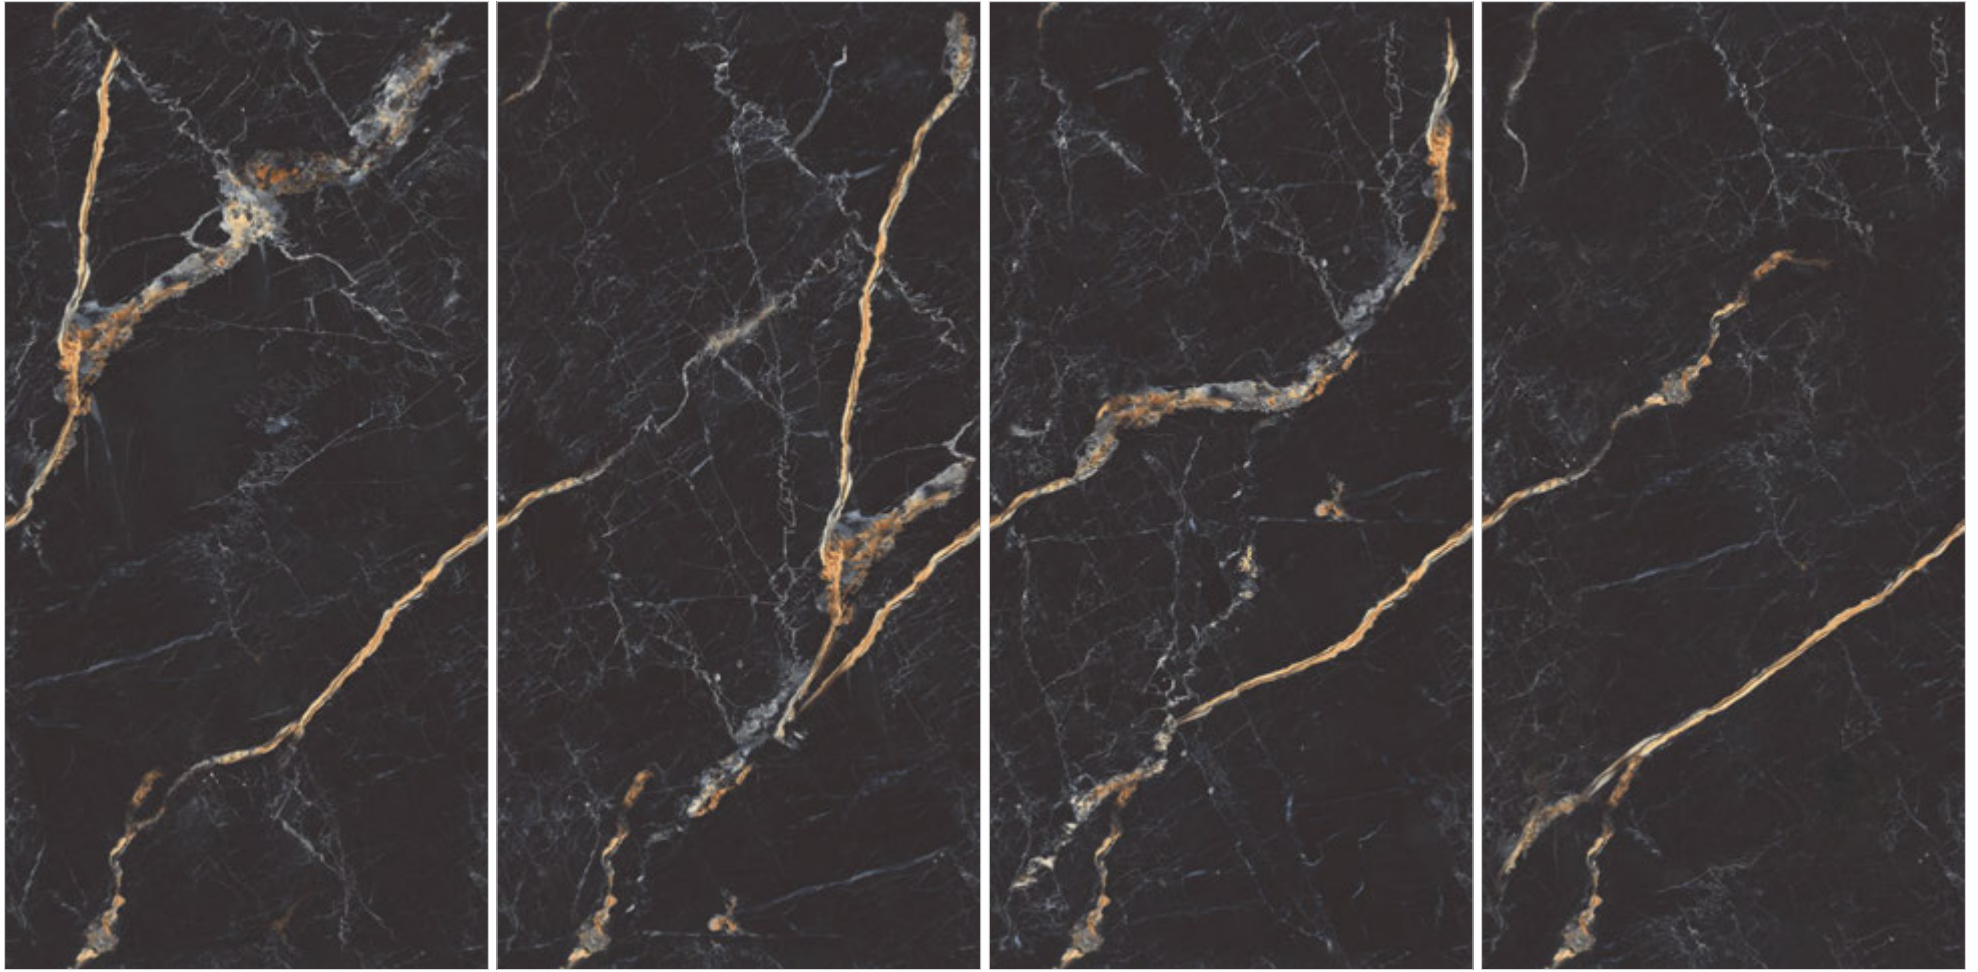

CZAR BLACK

GLOSSY FINISH

MAGNIFIC
COLLECTION

—
600x1200mm