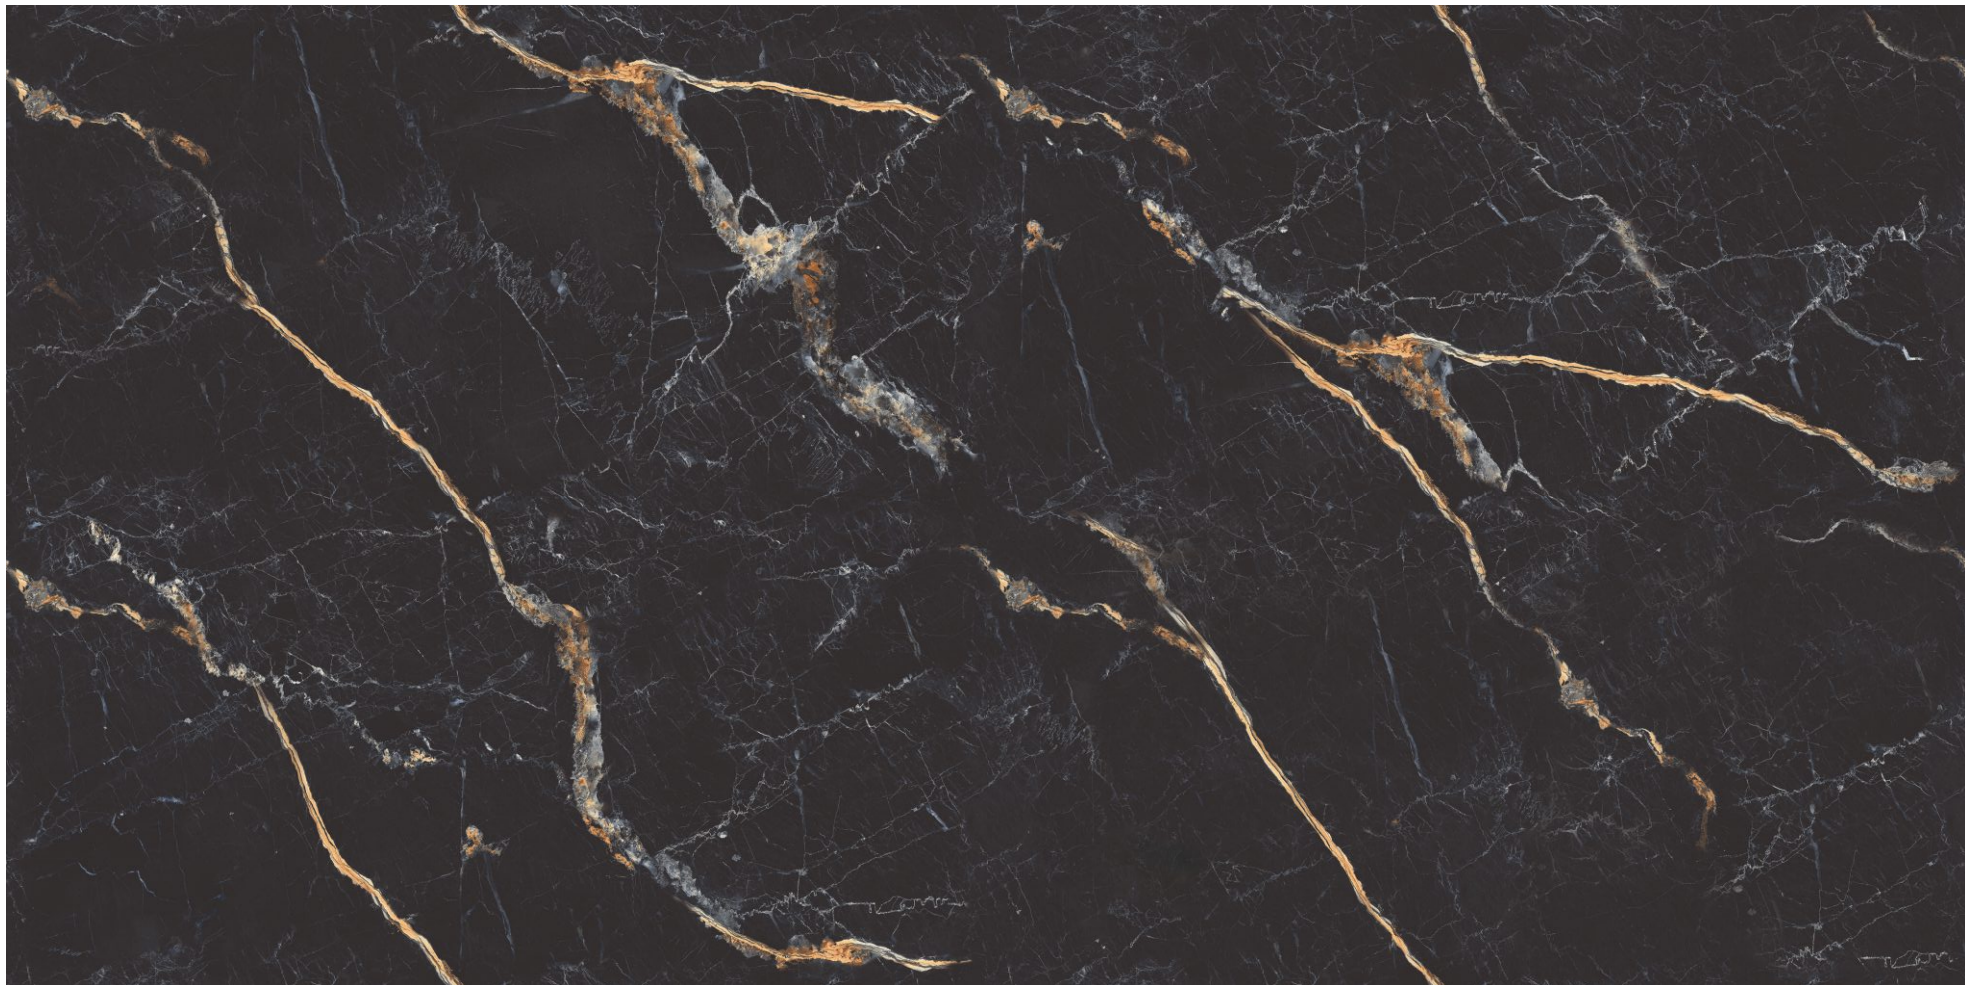

COLONIAL GREY

MAGNIFIC

COLLECTION

CRASH BEIGE

GLOSSY FINISH

MAGNIFIC
COLLECTION

—
600x1200mm

CRASH BEIGE