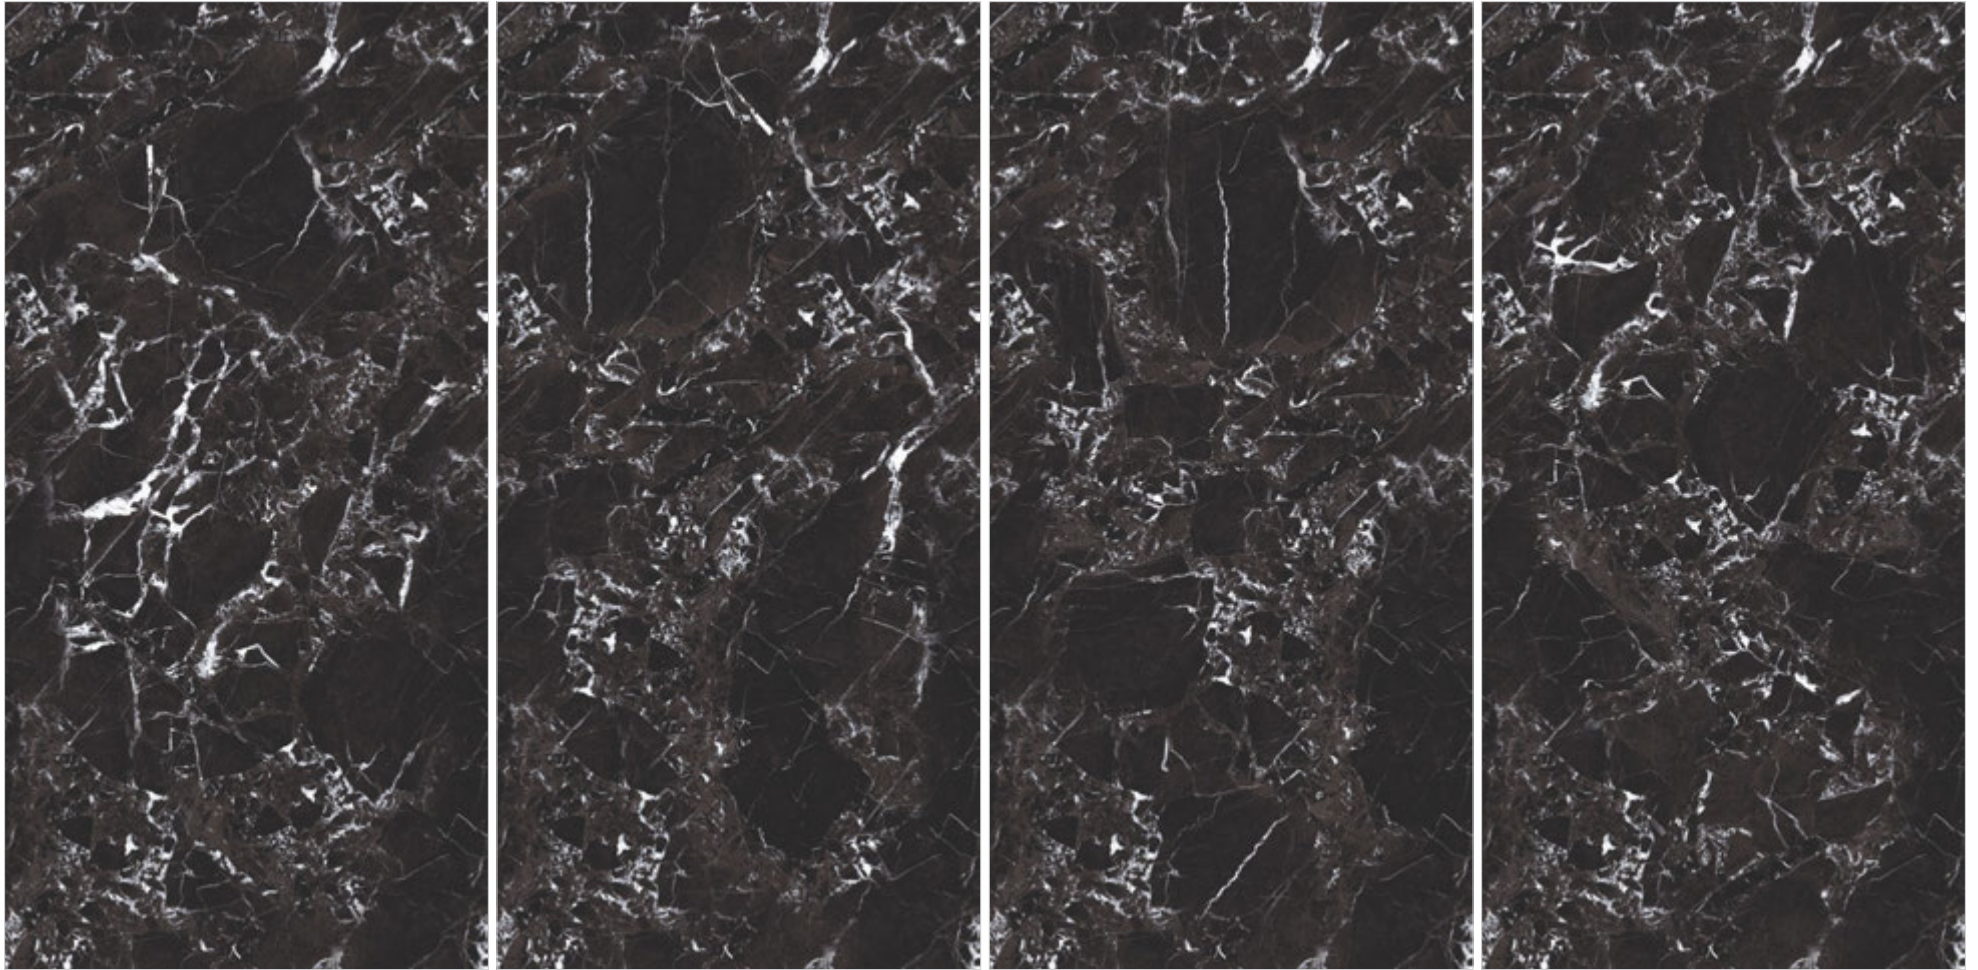

ANTOLIA BLACK

GLOSSY FINISH

MAGNIFIC
COLLECTION

—
600x1200mm