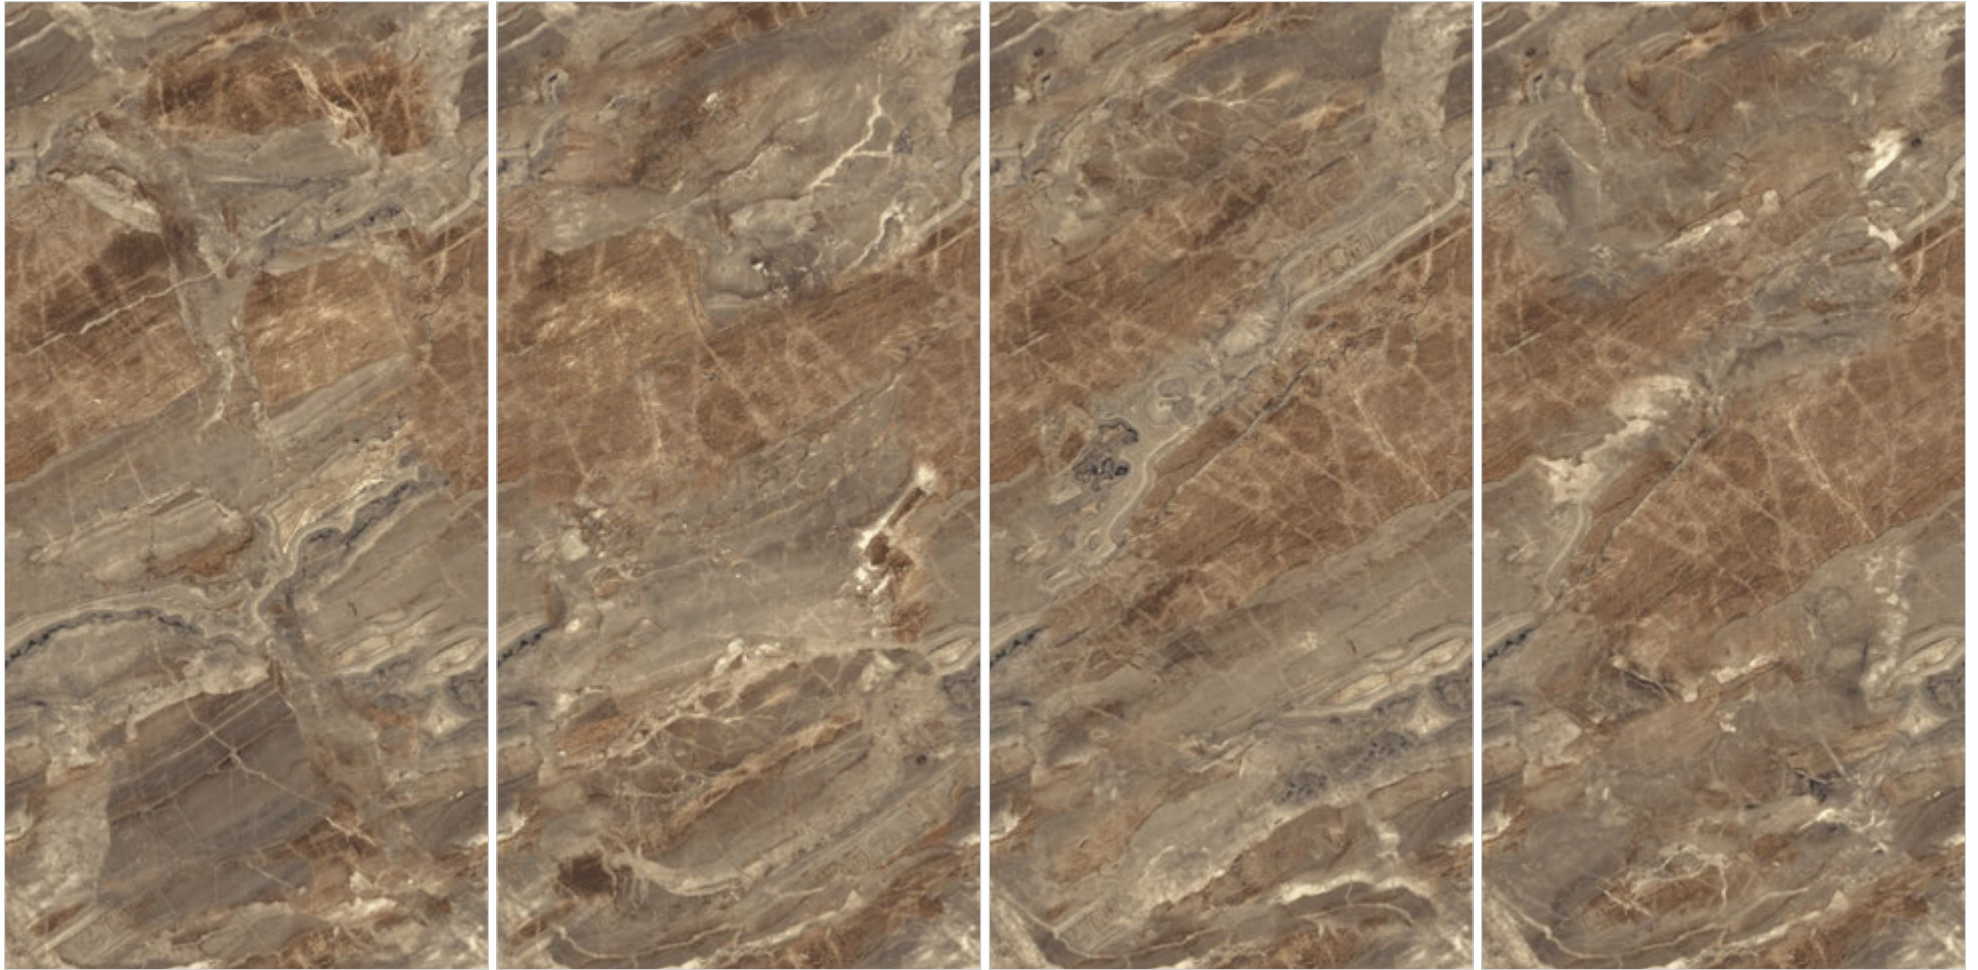

GLOSSY FINISH

MAGNIFIC
COLLECTION

—
600x1200mm

CALACATTA LUXE

MAGNIFIC

COLLECTION

CARACUS COFFEE

GLOSSY FINISH