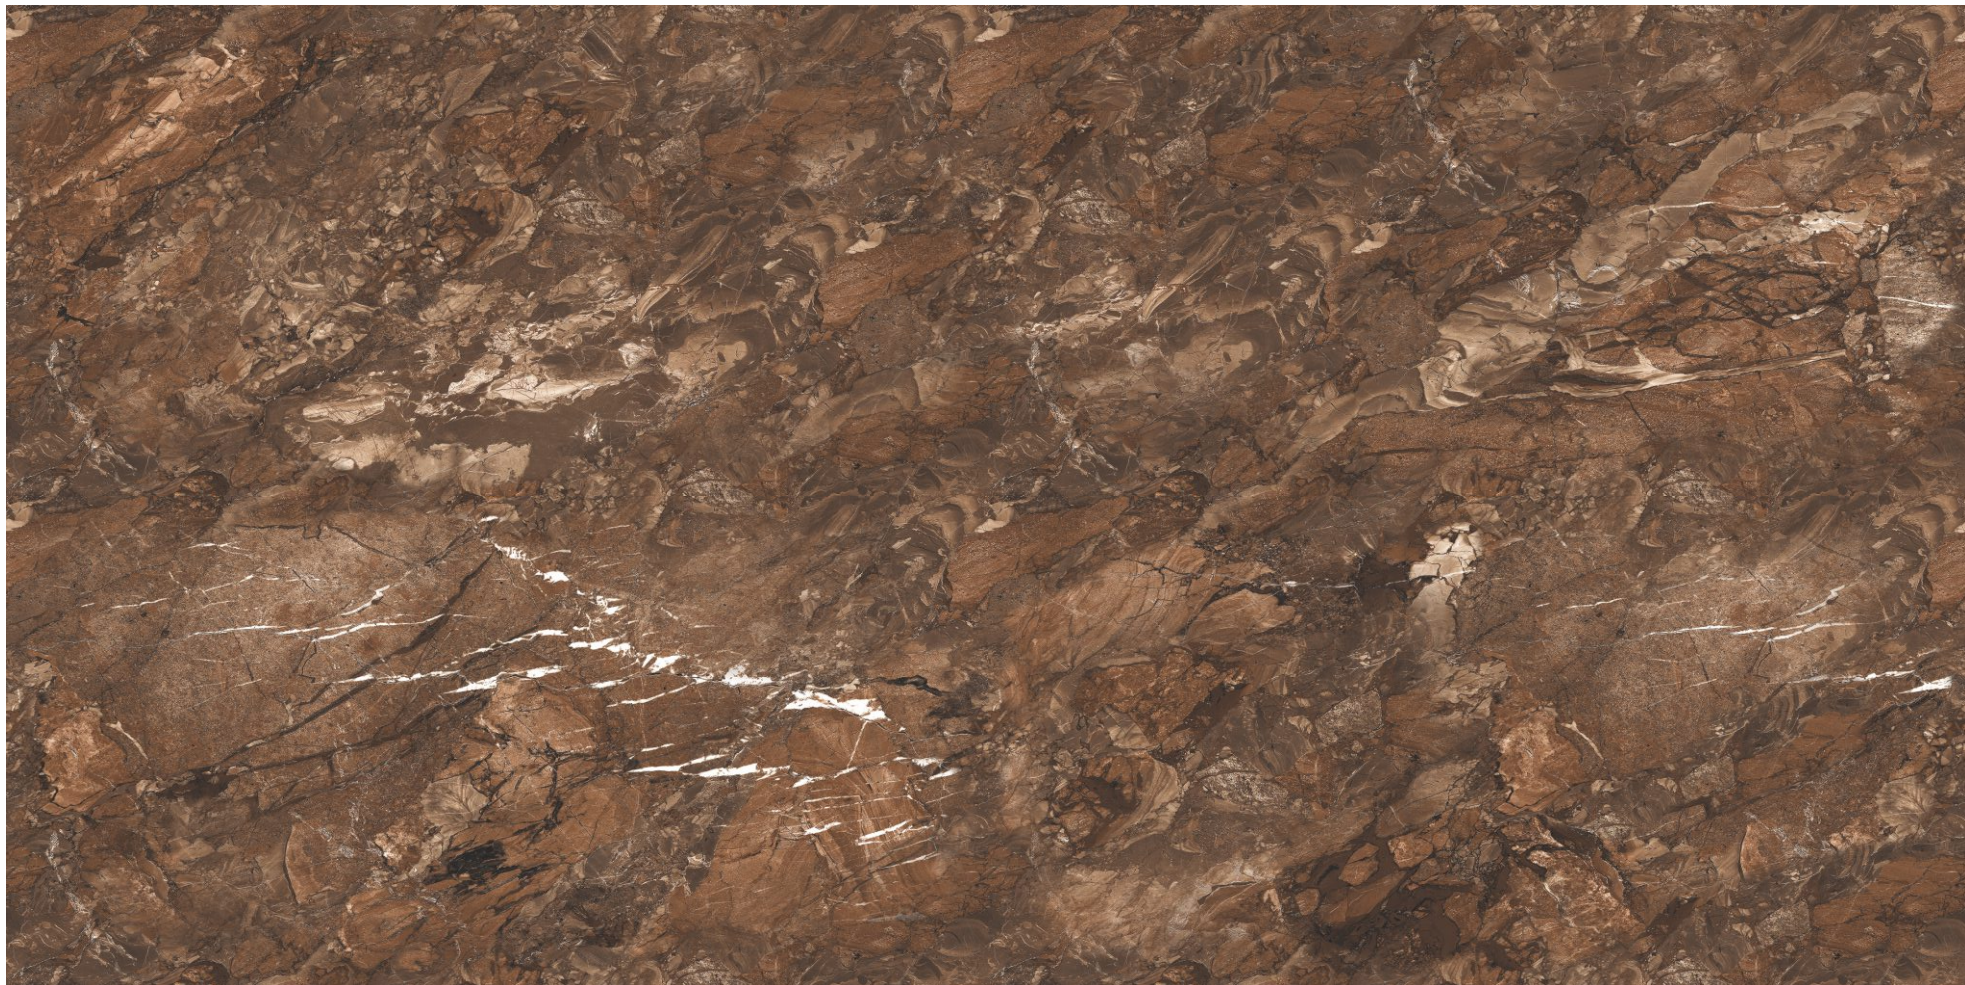

GLOSSY FINISH

MAGNIFIC
COLLECTION

—
600x1200mm

ESTRADA DARK

MAGNIFIC

COLLECTION

GIROHA OPERA

GLOSSY FINISH