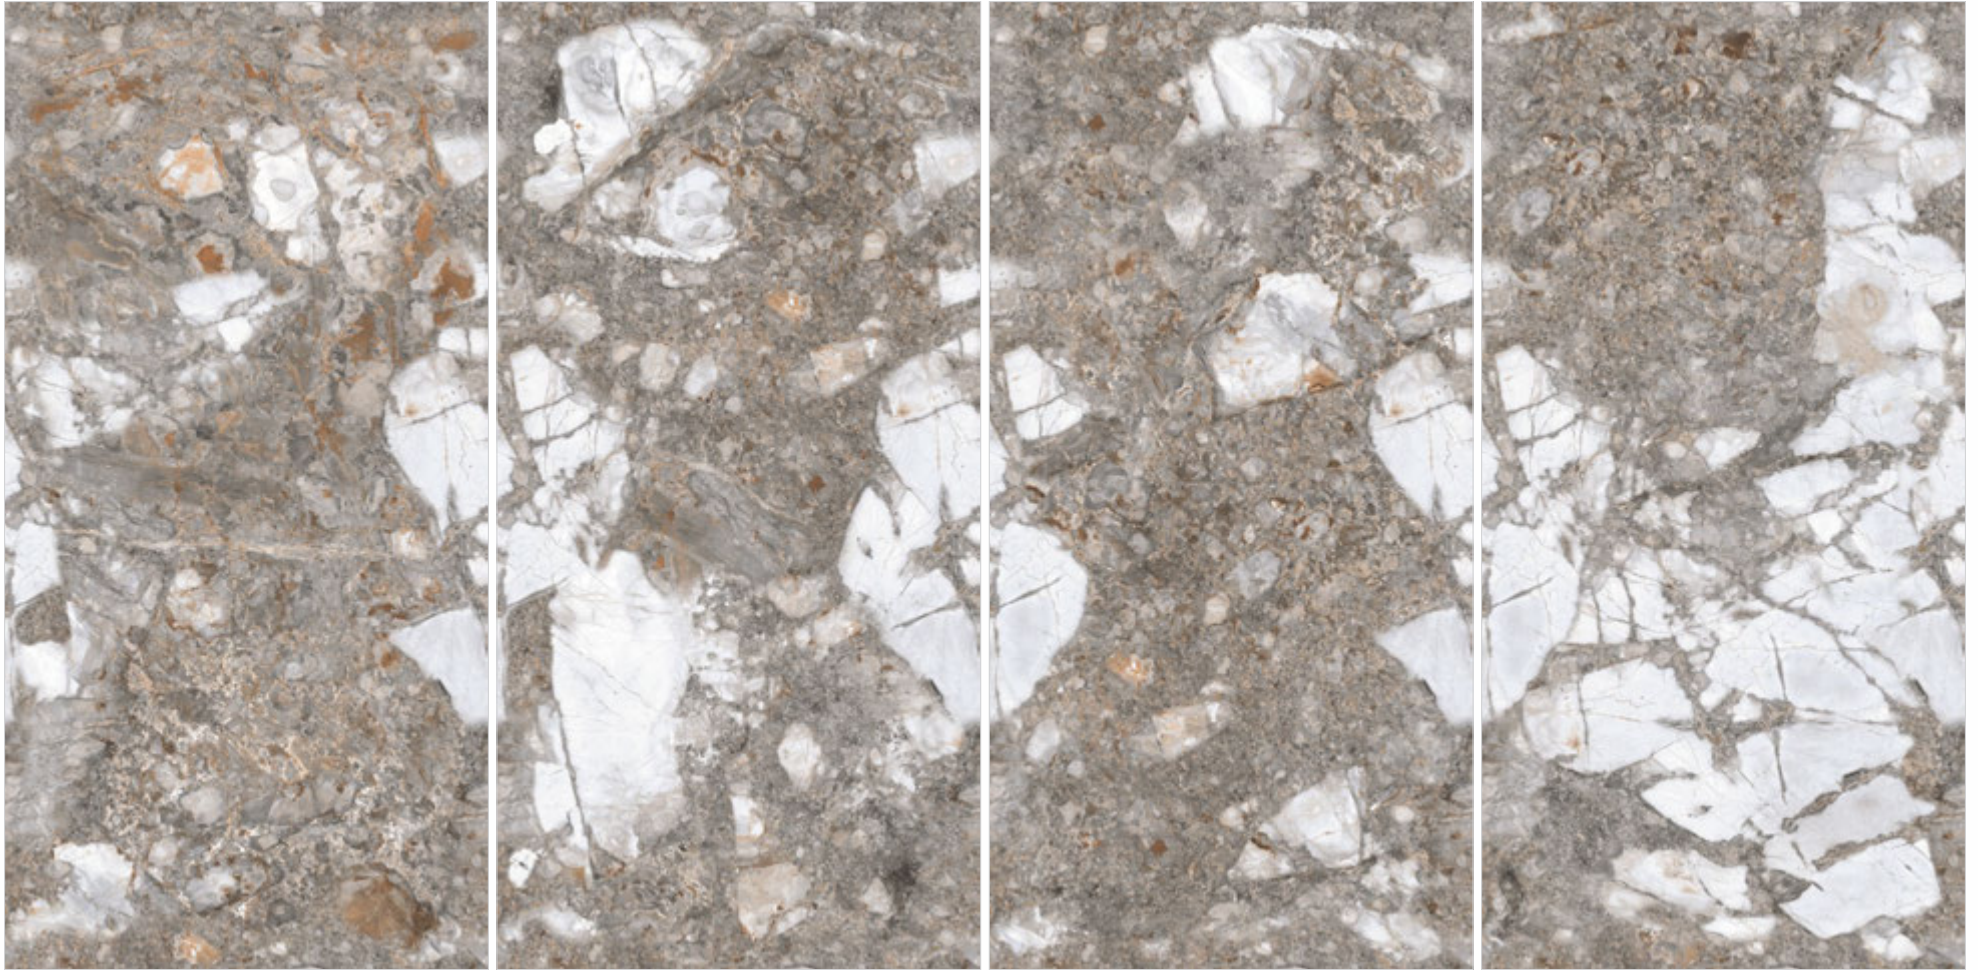

MAGNIFIC
COLLECTION

—
600x1200mm

CARACUS COFFEE

MAGNIFIC
COLLECTION

COLONIAL GREY

GLOSSY FINISH

MAGNIFIC
COLLECTION

—
600x1200mm