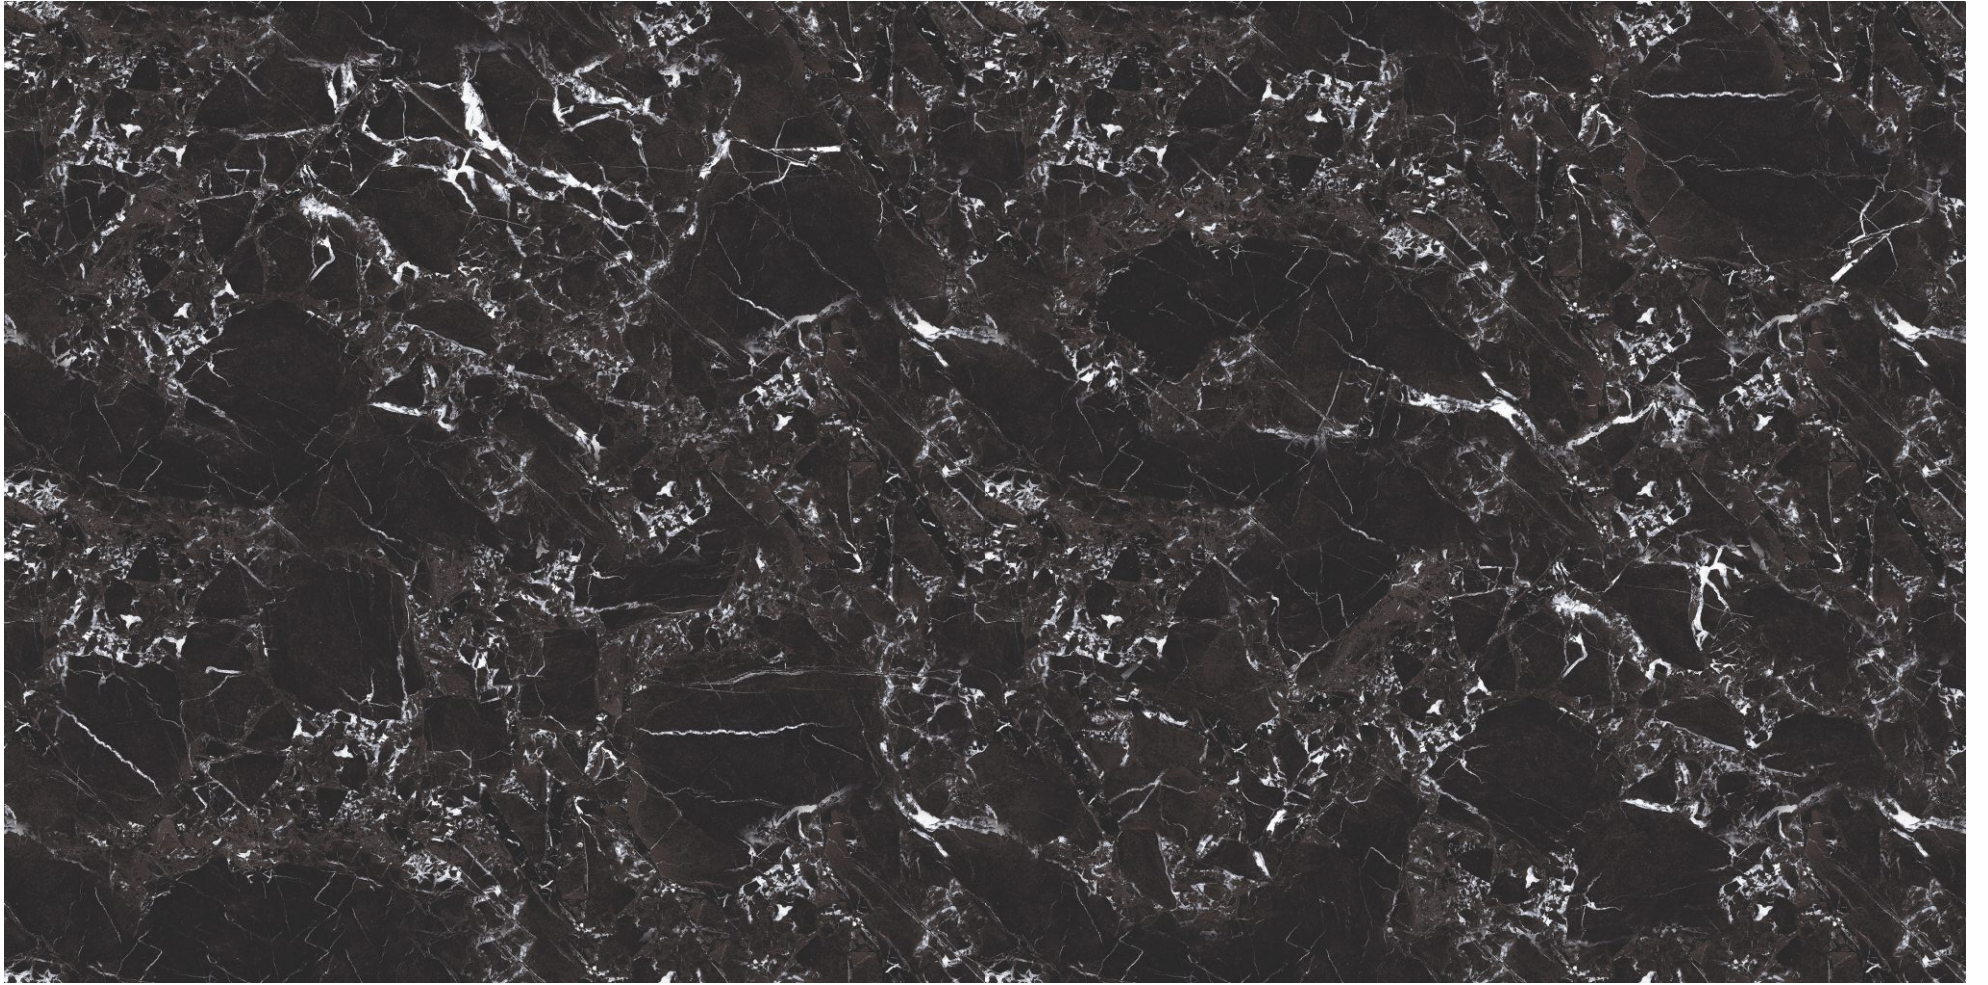

ATLANTIS BEIGE

MAGNIFIC

COLLECTION

AVANTA BROWN

GLOSSY FINISH

MAGNIFIC
COLLECTION

—
600x1200mm

AVANTA BROWN