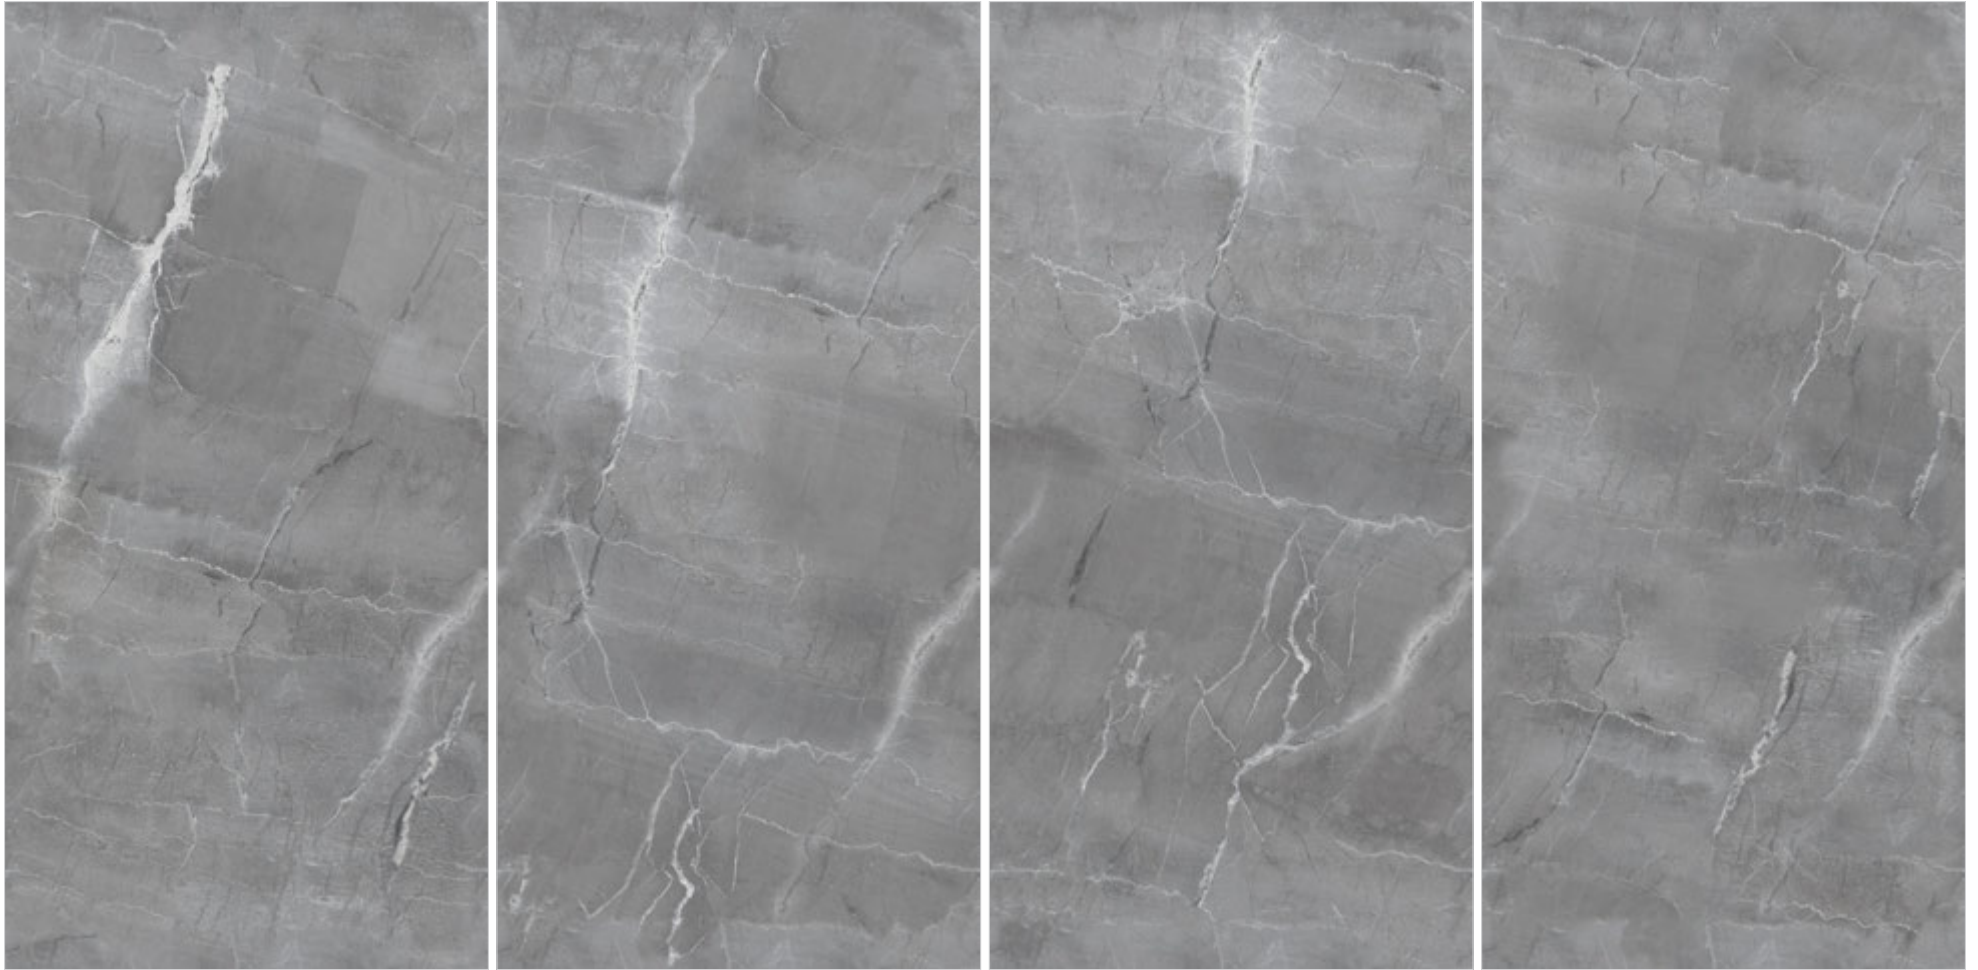

SVPL 6004

GLOSSY FINISH

MAGNIFIC
COLLECTION

—
600x1200mm