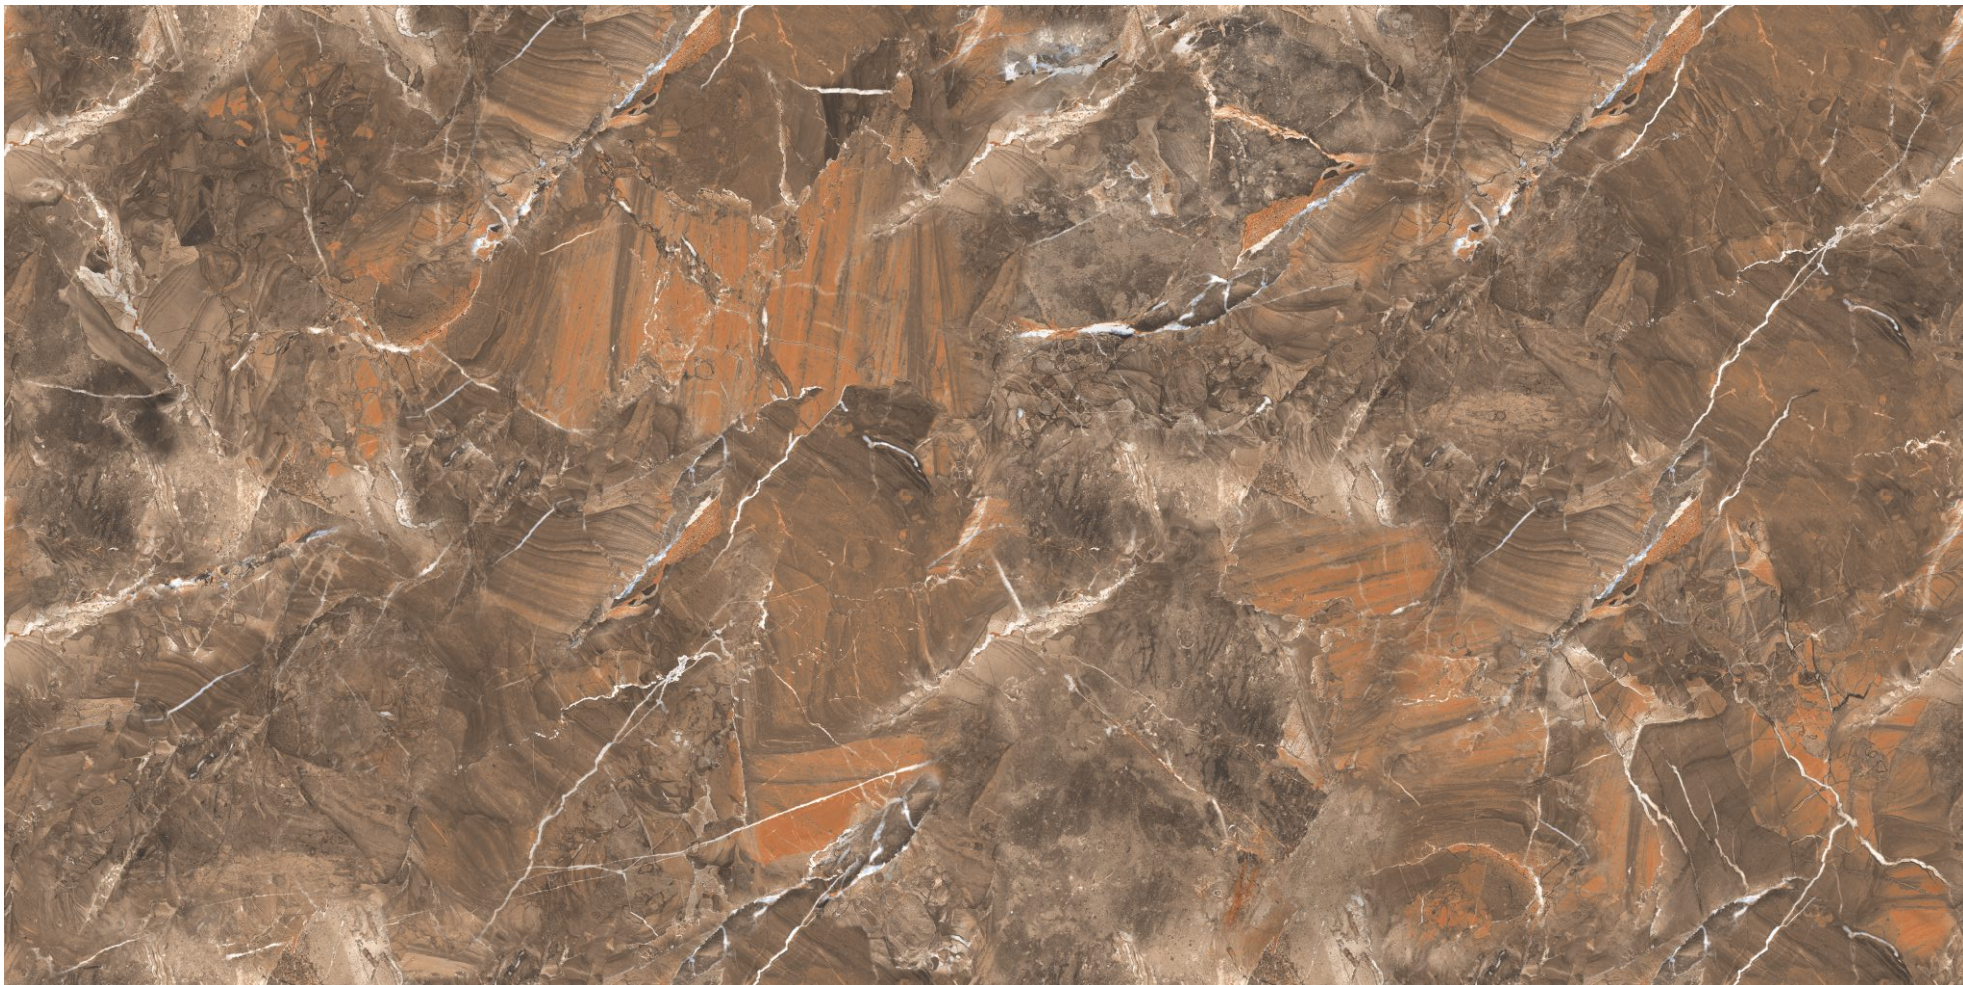

MAGNIFIC

COLLECTION