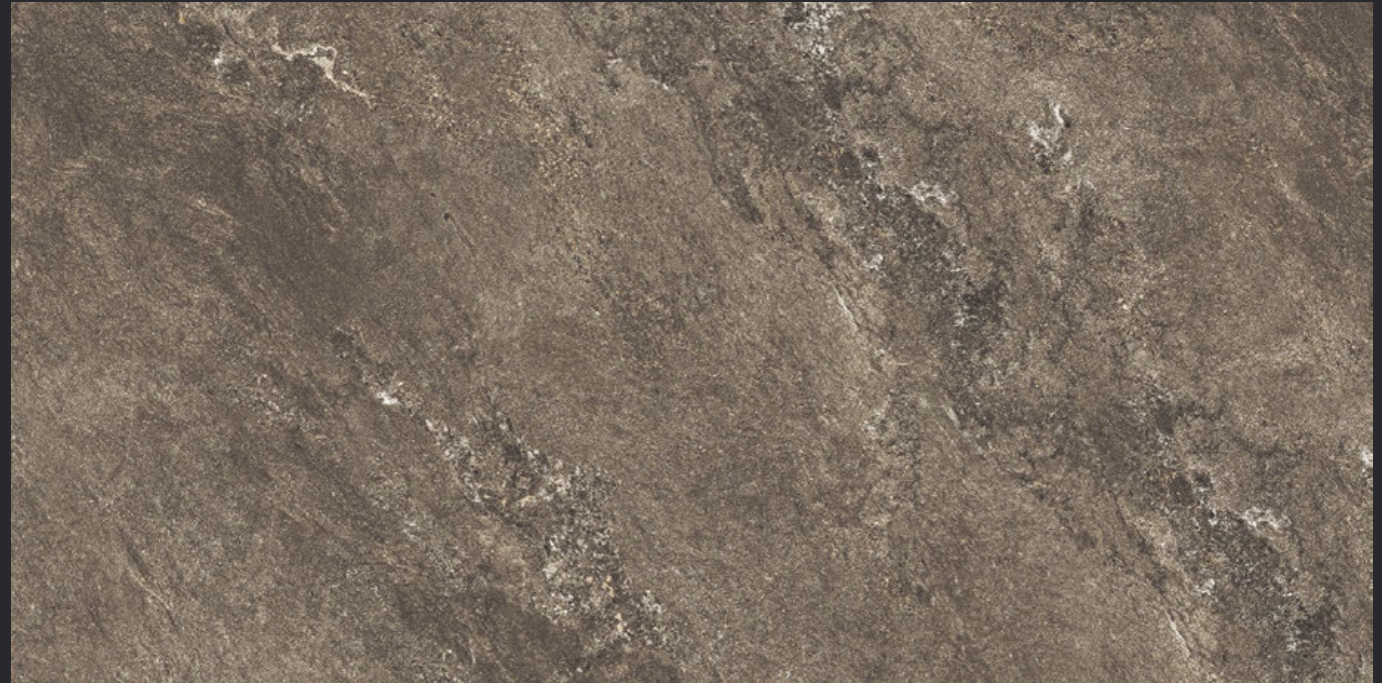

ELEGANTE GRIS

SATIN / RUSTIC MATT FINISH

EURO PALLET PACKING

Size	Pcs. Per Box	Sq. Mtr. Per Box	Sq. Ft. Per Box	Weight Per Box In Kgs. (approx)	Sq. Mtr. Per Container	Total Boxes Per Container	Boxes Per Pallet	Total Pallets Per Cont	Thickness (mm) (approx)	Weight / CTN (approx)
60x120cm	2 pcs.	1.44	15.5	28.5	1399.68	972	60	12	9.00	27000
							36	7