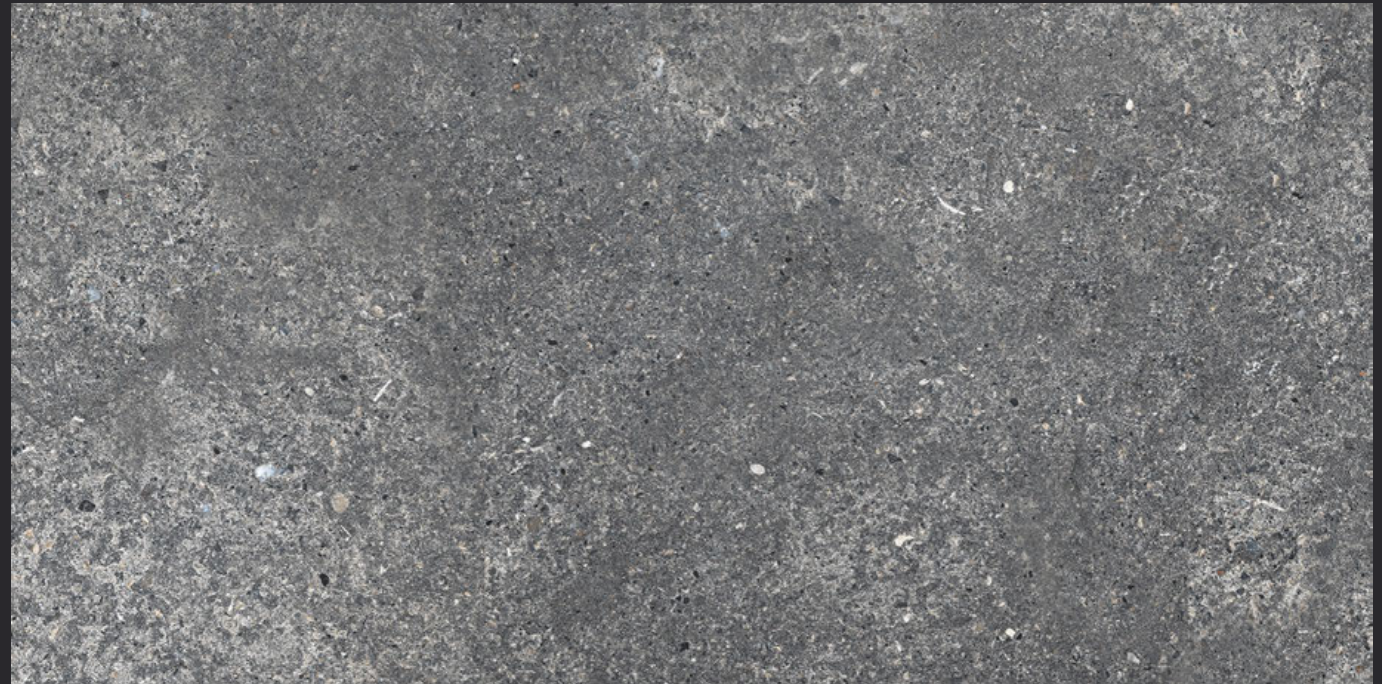

AURISINA BLACK (CARVING)

SATIN / RUSTIC MATT FINISH

EURO PALLET PACKING

Size	Pcs. Per Box	Sq. Mtr. Per Box	Sq. Ft. Per Box	Weight Per Box In Kgs. (approx)	Sq. Mtr. Per Container	Total Boxes Per Container	Boxes Per Pallet	Total Pallets Per Cont	Thickness (mm) (approx)	Weight / CTN (approx)
60x120cm	2 pcs.	1.44	15.5	28.5	1399.68	972	60	12	9.00	27000
							36	7