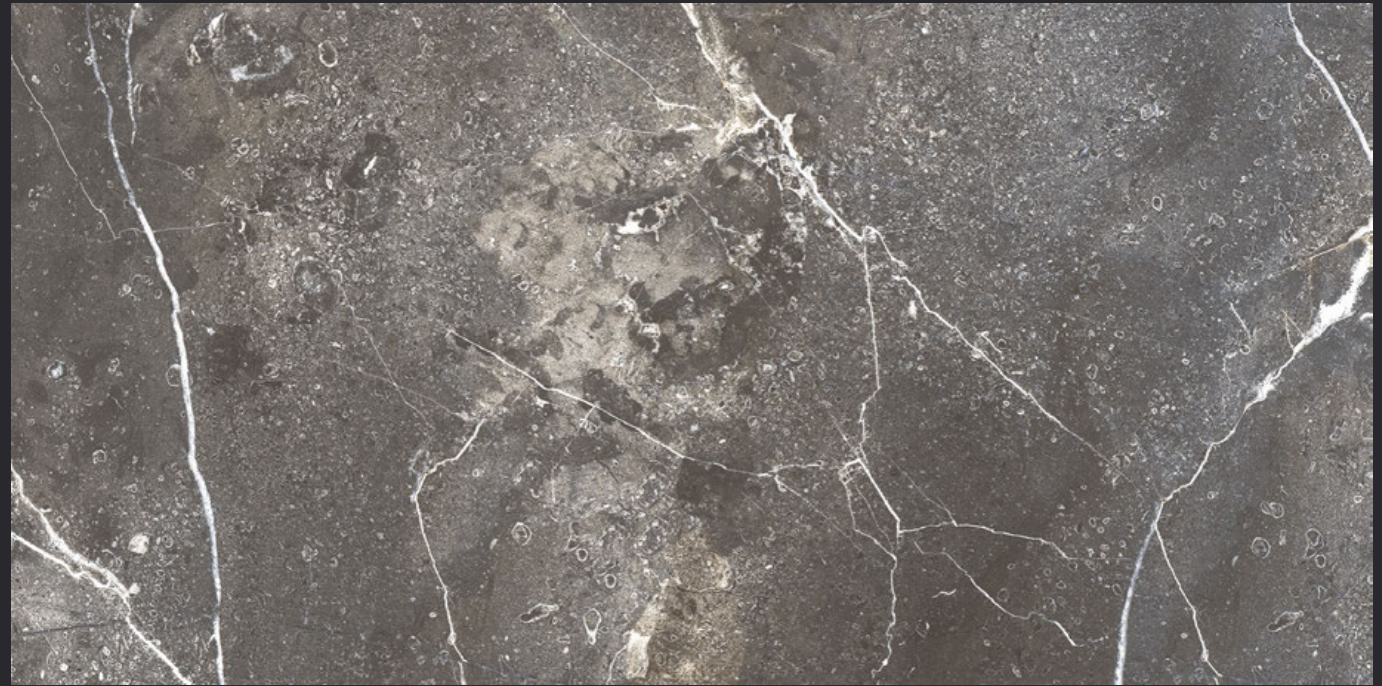

GLAZED  
VITRIFIED TILES

600x  
1200mm

Random Face