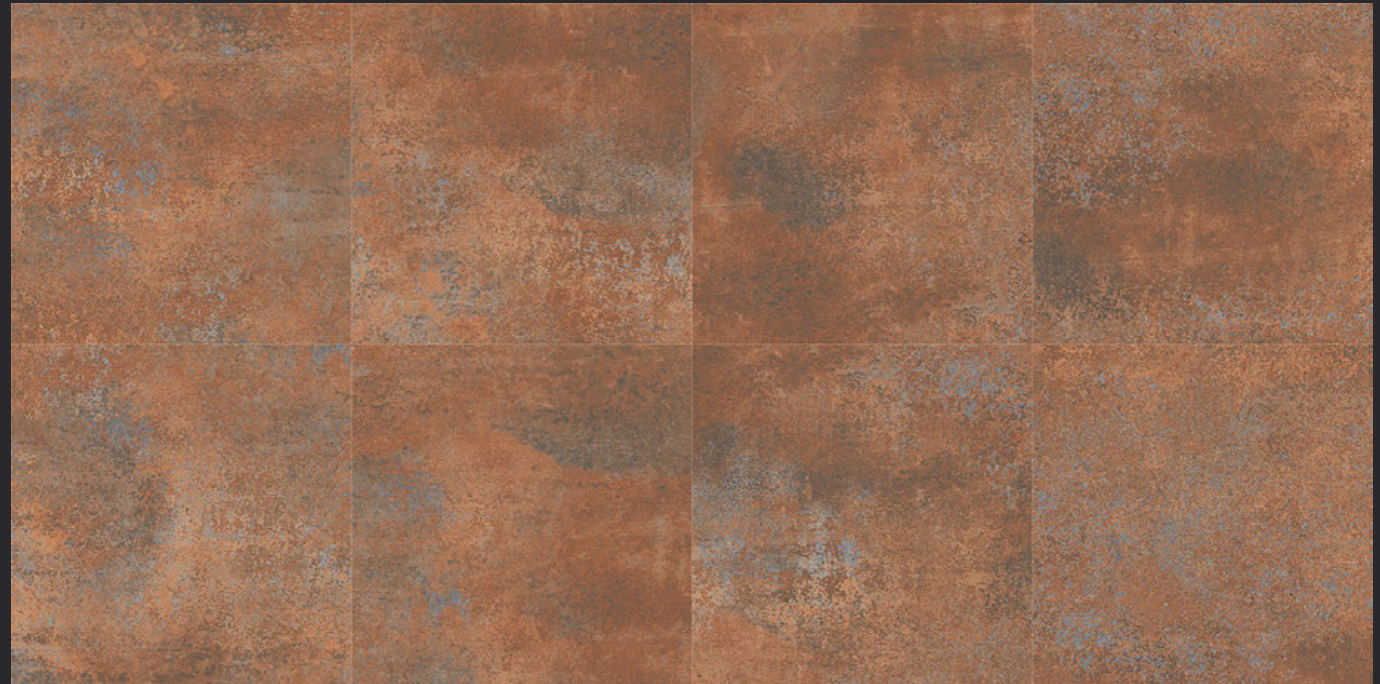

GLAZED
VITRIFIED TILES

600x
1200mm

PERTH COPPER

SATIN / RUSTIC MATT FINISH

EURO PALLET PACKING

Size	Pcs. Per Box	Sq. Mtr. Per Box	Sq. Ft. Per Box	Weight Per Box In Kgs. (approx)	Sq. Mtr. Per Container	Total Boxes Per Container	Boxes Per Pallet	Total Pallets Per Cont	Thickness (mm) (approx)	Weight / CTN (approx)
60x120cm	2 pcs.	1.44	15.5	28.5	1399.68	972	60	12	9.00	27000
							36	7