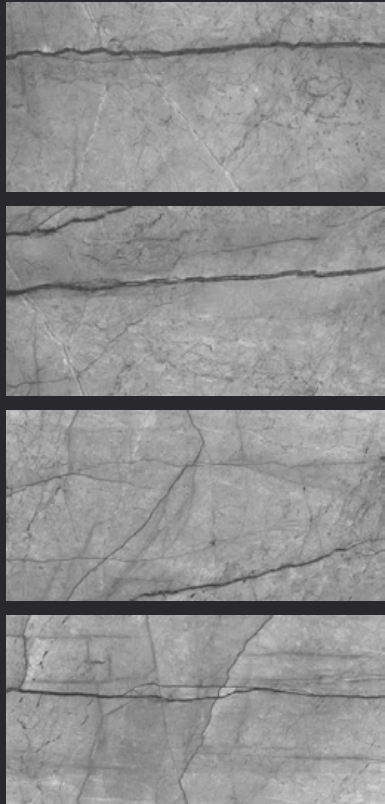

GLAZED
VITRIFIED TILES
**600x
1200mm**

Random Face