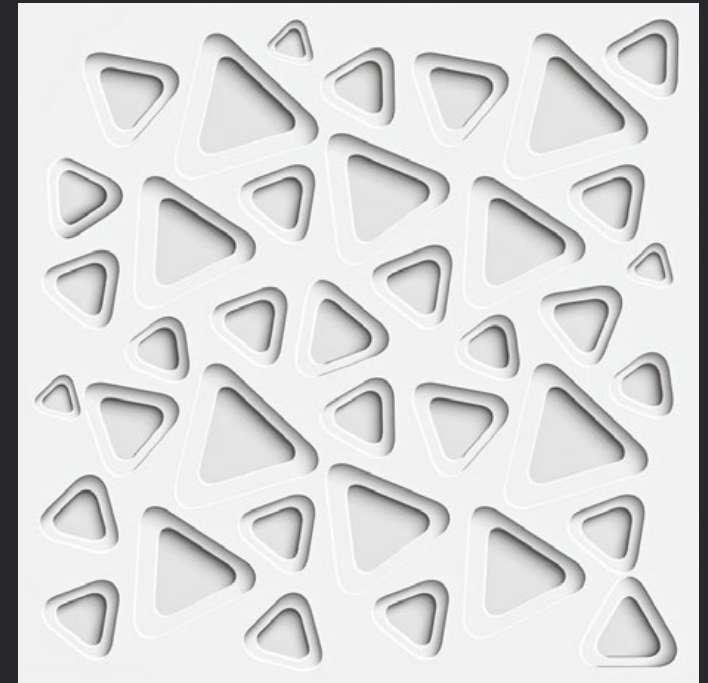

GLAZED
VITRIFIED TILES
**600x
600mm**

3D 5016

3D SERIES

EURO PALLET PACKING

Size	Pcs. Per Box	Sq. Mtr. Per Box	Sq. Ft. Per Box	Weight Per Box In Kgs. (approx)	Sq. Mtr. Per Container	Total Boxes Per Container	Boxes Per Pallet	Total Pallets Per Cont	Thickness (mm) (approx)	Weight / CTN (approx)
60x60cm	4 pcs.	1.44	15.5	27.5	1440.00	1000	50	20	9.00	27500