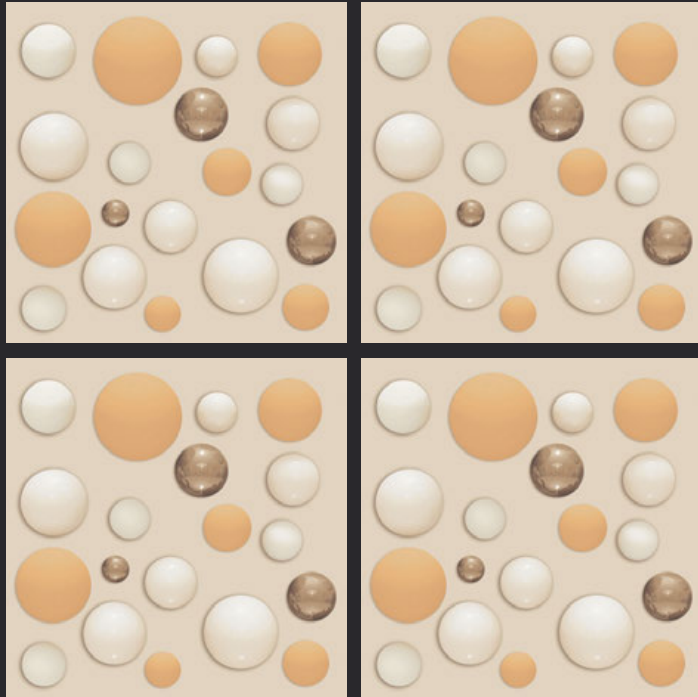

GLAZED
VITRIFIED TILES
**600x
600mm**

MOON YELLOW

3D SERIES

EURO PALLET PACKING

Size	Pcs. Per Box	Sq. Mtr. Per Box	Sq. Ft. Per Box	Weight Per Box In Kgs. (approx)	Sq. Mtr. Per Container	Total Boxes Per Container	Boxes Per Pallet	Total Pallets Per Cont	Thickness (mm) (approx)	Weight / CTN (approx)
60x60cm	4 pcs.	1.44	15.5	27.5	1440.00	1000	50	20	9.00	27500