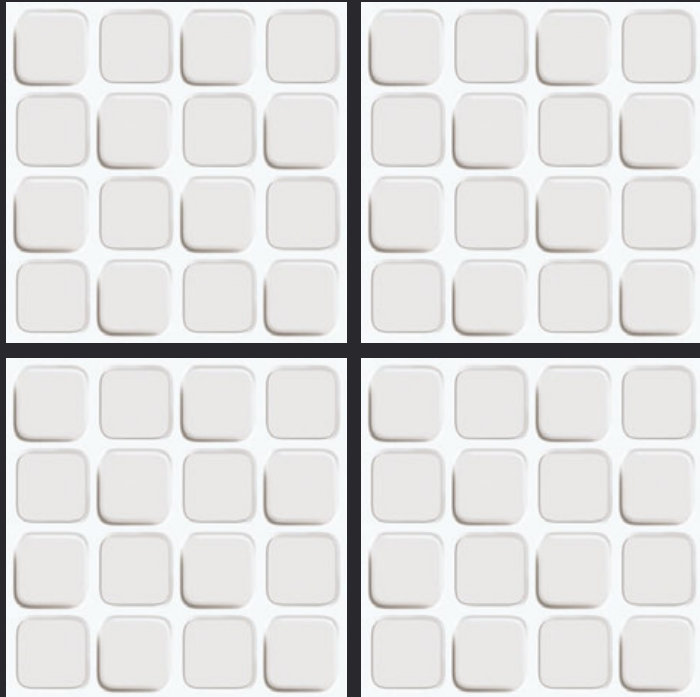

GLAZED
VITRIFIED TILES
**600x
600mm**

3D 5022

3D SERIES

EURO PALLET PACKING

Size	Pcs. Per Box	Sq. Mtr. Per Box	Sq. Ft. Per Box	Weight Per Box In Kgs. (approx)	Sq. Mtr. Per Container	Total Boxes Per Container	Boxes Per Pallet	Total Pallets Per Cont	Thickness (mm) (approx)	Weight / CTN (approx)
60x60cm	4 pcs.	1.44	15.5	27.5	1440.00	1000	50	20	9.00	27500