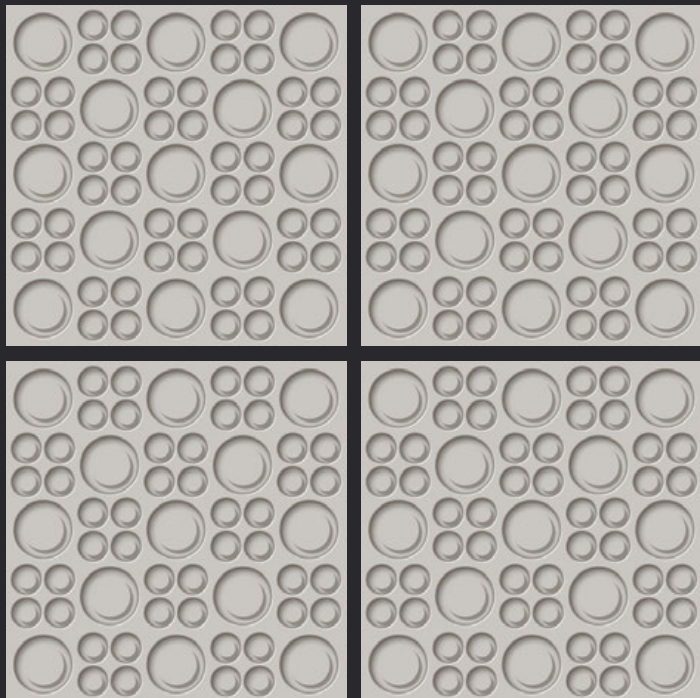

GLAZED
VITRIFIED TILES

600x
600mm

3D 5008

3D SERIES

EURO PALLET PACKING

Size	Pcs. Per Box	Sq. Mtr. Per Box	Sq. Ft. Per Box	Weight Per Box In Kgs. (approx)	Sq. Mtr. Per Container	Total Boxes Per Container	Boxes Per Pallet	Total Pallets Per Cont	Thickness (mm) (approx)	Weight / CTN (approx)
60x60cm	4 pcs.	1.44	15.5	27.5	1440.00	1000	50	20	9.00	27500