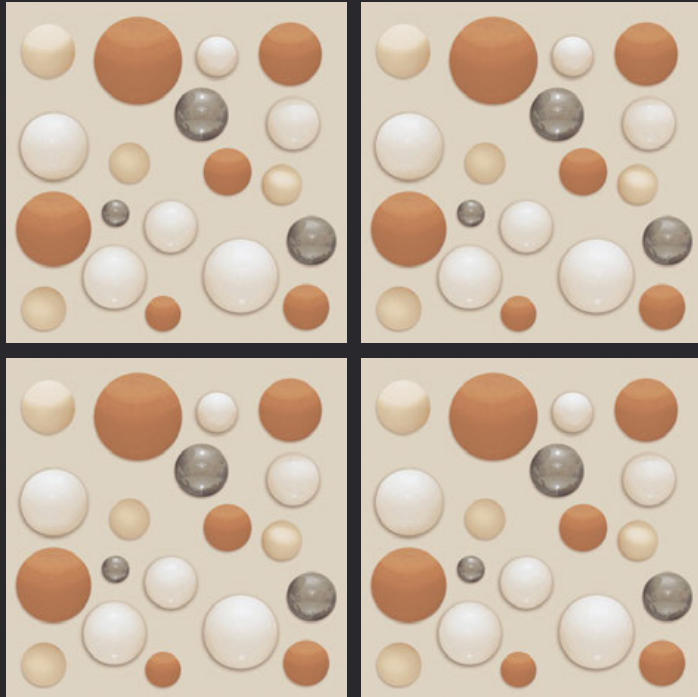

GLAZED
VITRIFIED TILES
**600x
600mm**

MOON DARK

3D SERIES

EURO PALLET PACKING

Size	Pcs. Per Box	Sq. Mtr. Per Box	Sq. Ft. Per Box	Weight Per Box In Kgs. (approx)	Sq. Mtr. Per Container	Total Boxes Per Container	Boxes Per Pallet	Total Pallets Per Cont	Thickness (mm) (approx)	Weight / CTN (approx)
60x60cm	4 pcs.	1.44	15.5	27.5	1440.00	1000	50	20	9.00	27500