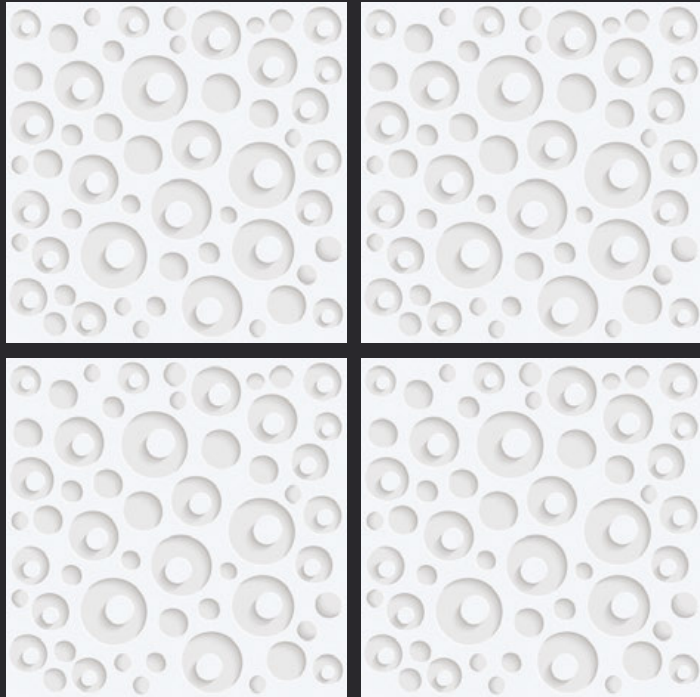

GLAZED
VITRIFIED TILES
**600x
600mm**

3D 5021

3D SERIES

EURO PALLET PACKING

Size	Pcs. Per Box	Sq. Mtr. Per Box	Sq. Ft. Per Box	Weight Per Box In Kgs. (approx)	Sq. Mtr. Per Container	Total Boxes Per Container	Boxes Per Pallet	Total Pallets Per Cont	Thickness (mm) (approx)	Weight / CTN (approx)
60x60cm	4 pcs.	1.44	15.5	27.5	1440.00	1000	50	20	9.00	27500