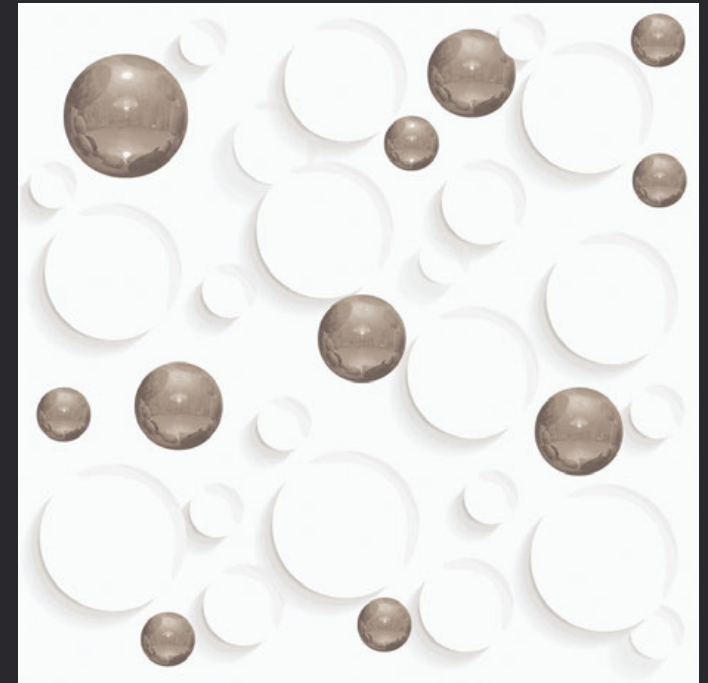

GLAZED
VITRIFIED TILES
**600x
600mm**

3D 5027

3D SERIES

EURO PALLET PACKING

Size	Pcs. Per Box	Sq. Mtr. Per Box	Sq. Ft. Per Box	Weight Per Box In Kgs. (approx)	Sq. Mtr. Per Container	Total Boxes Per Container	Boxes Per Pallet	Total Pallets Per Cont	Thickness (mm) (approx)	Weight / CTN (approx)
60x60cm	4 pcs.	1.44	15.5	27.5	1440.00	1000	50	20	9.00	27500