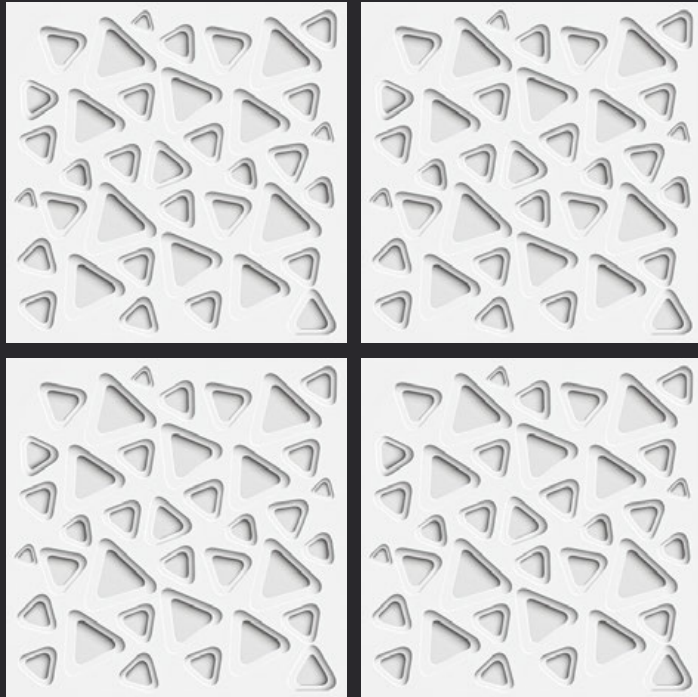

GLAZED
VITRIFIED TILES
**600x
600mm**

3D 5016

3D SERIES

EURO PALLET PACKING

Size	Pcs. Per Box	Sq. Mtr. Per Box	Sq. Ft. Per Box	Weight Per Box In Kgs. (approx)	Sq. Mtr. Per Container	Total Boxes Per Container	Boxes Per Pallet	Total Pallets Per Cont	Thickness (mm) (approx)	Weight / CTN (approx)
60x60cm	4 pcs.	1.44	15.5	27.5	1440.00	1000	50	20	9.00	27500