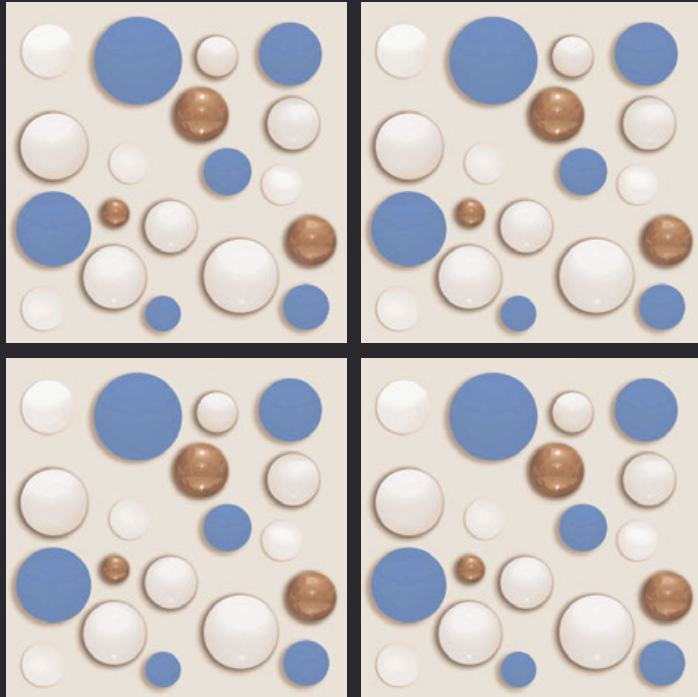

GLAZED
VITRIFIED TILES
**600x
600mm**

MOON BLUE

3D SERIES

EURO PALLET PACKING

Size	Pcs. Per Box	Sq. Mtr. Per Box	Sq. Ft. Per Box	Weight Per Box In Kgs. (approx)	Sq. Mtr. Per Container	Total Boxes Per Container	Boxes Per Pallet	Total Pallets Per Cont	Thickness (mm) (approx)	Weight / CTN (approx)
60x60cm	4 pcs.	1.44	15.5	27.5	1440.00	1000	50	20	9.00	27500