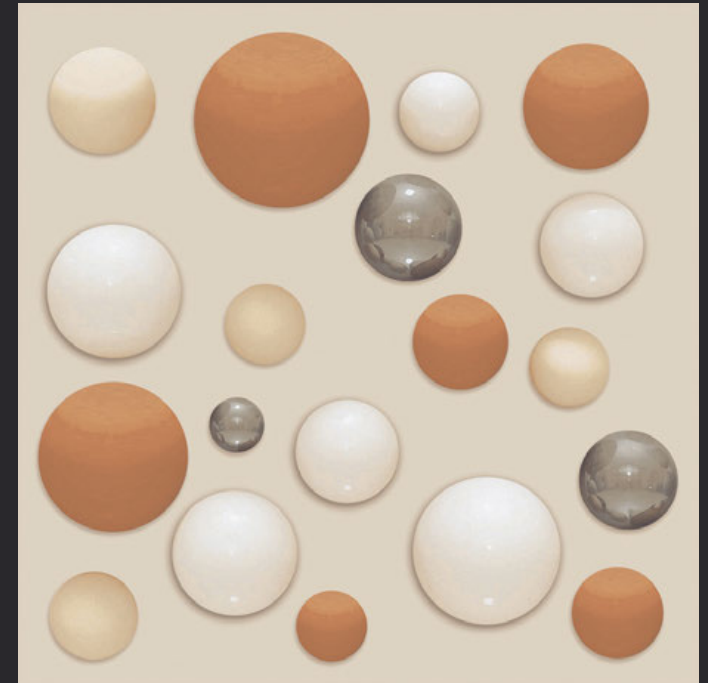

GLAZED
VITRIFIED TILES
**600x
600mm**

MOON DARK

3D SERIES

EURO PALLET PACKING

Size	Pcs. Per Box	Sq. Mtr. Per Box	Sq. Ft. Per Box	Weight Per Box In Kgs. (approx)	Sq. Mtr. Per Container	Total Boxes Per Container	Boxes Per Pallet	Total Pallets Per Cont	Thickness (mm) (approx)	Weight / CTN (approx)
60x60cm	4 pcs.	1.44	15.5	27.5	1440.00	1000	50	20	9.00	27500