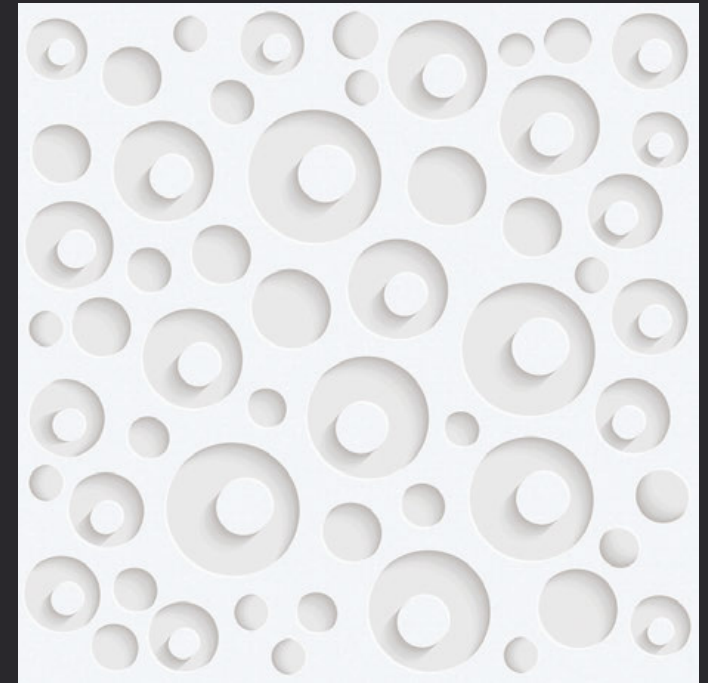

GLAZED
VITRIFIED TILES
**600x
600mm**

3D 5021

3D SERIES

EURO PALLET PACKING

Size	Pcs. Per Box	Sq. Mtr. Per Box	Sq. Ft. Per Box	Weight Per Box In Kgs. (approx)	Sq. Mtr. Per Container	Total Boxes Per Container	Boxes Per Pallet	Total Pallets Per Cont	Thickness (mm) (approx)	Weight / CTN (approx)
60x60cm	4 pcs.	1.44	15.5	27.5	1440.00	1000	50	20	9.00	27500