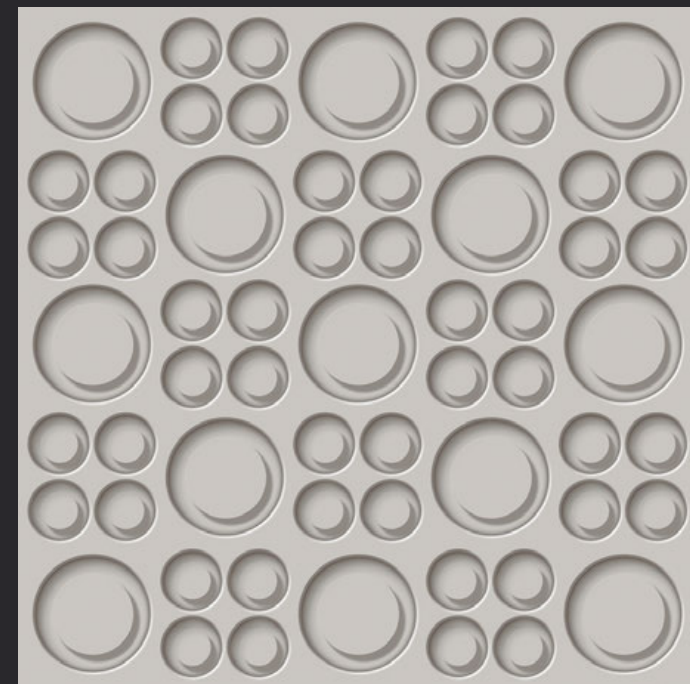

GLAZED
VITRIFIED TILES

600x
600mm

3D 5008

3D SERIES

EURO PALLET PACKING

Size	Pcs. Per Box	Sq. Mtr. Per Box	Sq. Ft. Per Box	Weight Per Box In Kgs. (approx)	Sq. Mtr. Per Container	Total Boxes Per Container	Boxes Per Pallet	Total Pallets Per Cont	Thickness (mm) (approx)	Weight / CTN (approx)
60x60cm	4 pcs.	1.44	15.5	27.5	1440.00	1000	50	20	9.00	27500