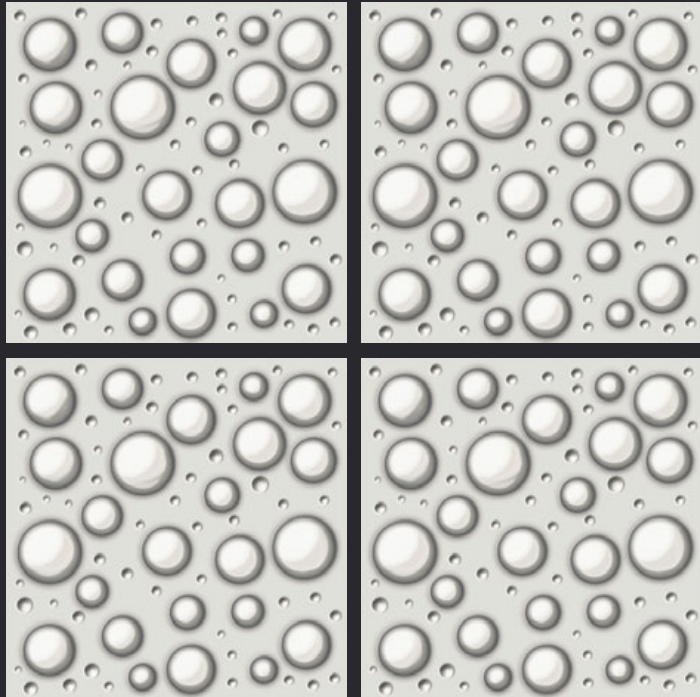

GLAZED
VITRIFIED TILES
**600x
600mm**

3D 5011

3D SERIES

EURO PALLET PACKING

Size	Pcs. Per Box	Sq. Mtr. Per Box	Sq. Ft. Per Box	Weight Per Box In Kgs. (approx)	Sq. Mtr. Per Container	Total Boxes Per Container	Boxes Per Pallet	Total Pallets Per Cont	Thickness (mm) (approx)	Weight / CTN (approx)
60x60cm	4 pcs.	1.44	15.5	27.5	1440.00	1000	50	20	9.00	27500