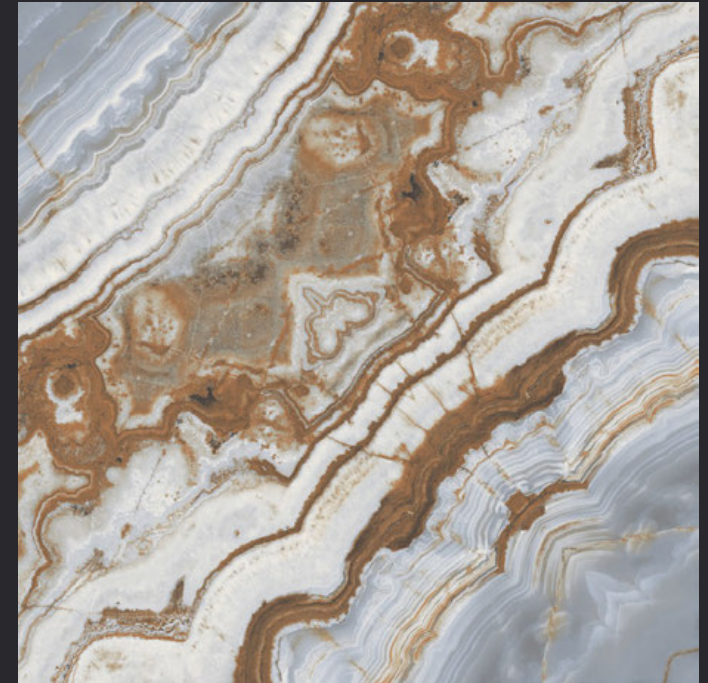

GLAZED
VITRIFIED TILES
**600x
600mm**

BK 025

BOOKMATCH SERIES

EURO PALLET PACKING

Size	Pcs. Per Box	Sq. Mtr. Per Box	Sq. Ft. Per Box	Weight Per Box In Kgs. (approx)	Sq. Mtr. Per Container	Total Boxes Per Container	Boxes Per Pallet	Total Pallets Per Cont	Thickness (mm) (approx)	Weight / CTN (approx)
60x60cm	4 pcs.	1.44	15.5	27.5	1440.00	1000	50	20	9.00	27500