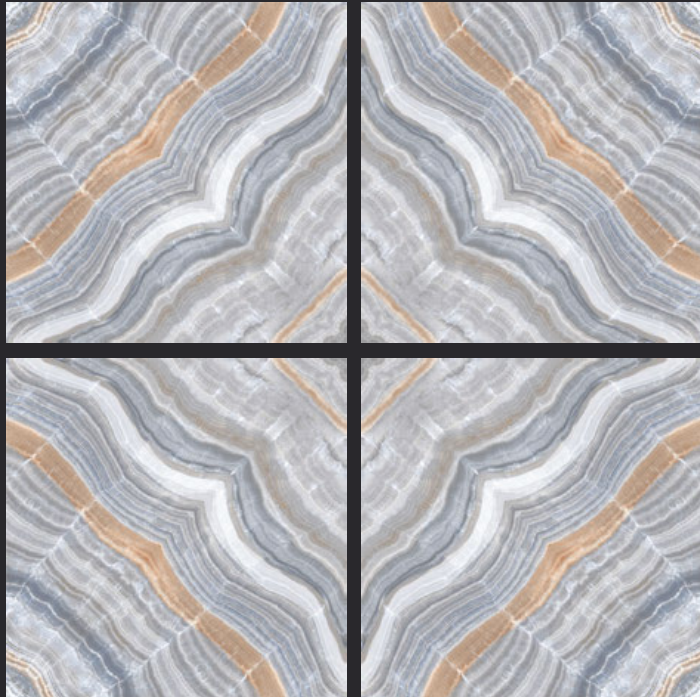

GLAZED
VITRIFIED TILES
**600x
600mm**

BK 035
BOOKMATCH SERIES

EURO PALLET PACKING

Size	Pcs. Per Box	Sq. Mtr. Per Box	Sq. Ft. Per Box	Weight Per Box In Kgs. (approx)	Sq. Mtr. Per Container	Total Boxes Per Container	Boxes Per Pallet	Total Pallets Per Cont	Thickness (mm) (approx)	Weight / CTN (approx)
60x60cm	4 pcs.	1.44	15.5	27.5	1440.00	1000	50	20	9.00	27500