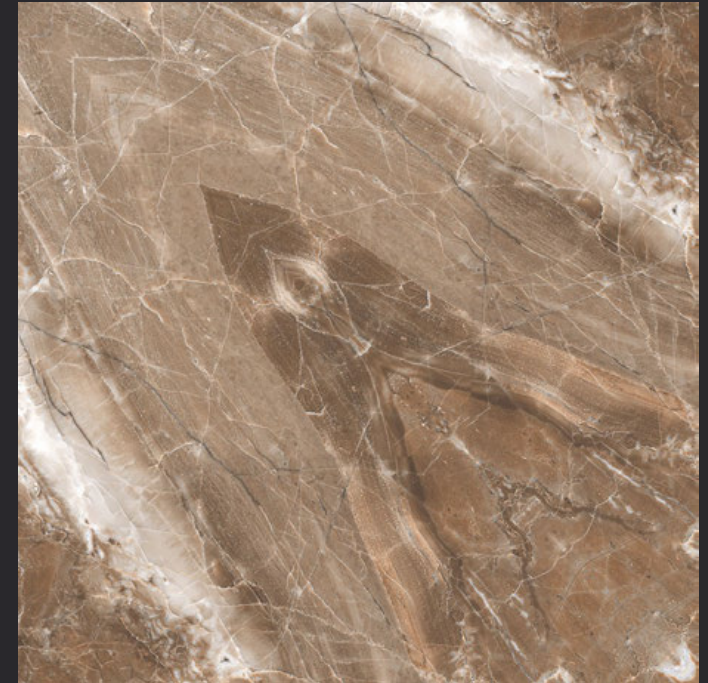

GLAZED
VITRIFIED TILES

600x
600mm

BK 01 054

BOOKMATCH SERIES

EURO PALLET PACKING

Size	Pcs. Per Box	Sq. Mtr. Per Box	Sq. Ft. Per Box	Weight Per Box In Kgs. (approx)	Sq. Mtr. Per Container	Total Boxes Per Container	Boxes Per Pallet	Total Pallets Per Cont	Thickness (mm) (approx)	Weight / CTN (approx)
60x60cm	4 pcs.	1.44	15.5	27.5	1440.00	1000	50	20	9.00	27500