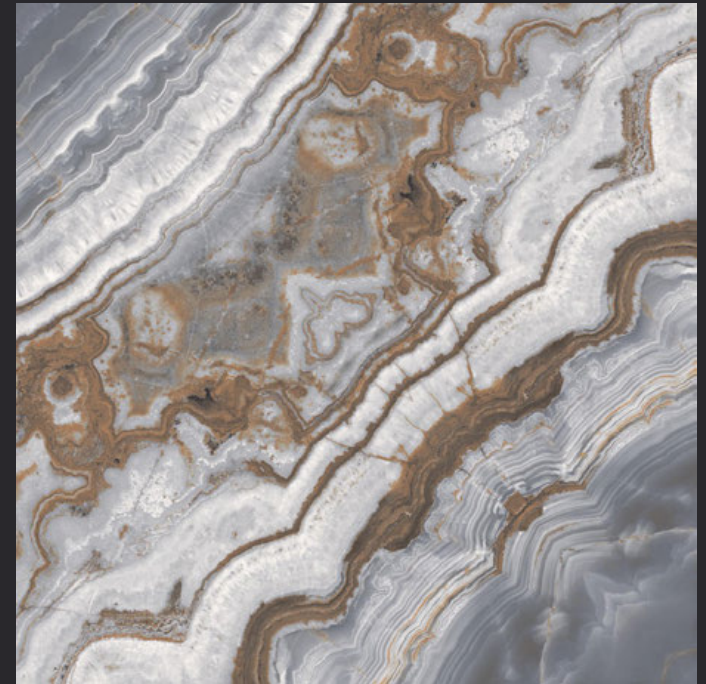

GLAZED
VITRIFIED TILES
**600x
600mm**

BK 01 044

BOOKMATCH SERIES

EURO PALLET PACKING

Size	Pcs. Per Box	Sq. Mtr. Per Box	Sq. Ft. Per Box	Weight Per Box In Kgs. (approx)	Sq. Mtr. Per Container	Total Boxes Per Container	Boxes Per Pallet	Total Pallets Per Cont	Thickness (mm) (approx)	Weight / CTN (approx)
60x60cm	4 pcs.	1.44	15.5	27.5	1440.00	1000	50	20	9.00	27500