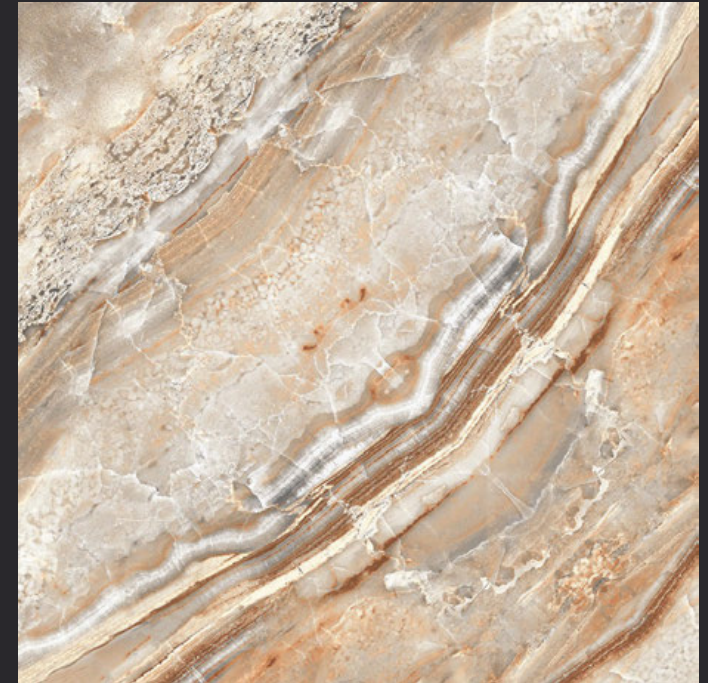

GLAZED
VITRIFIED TILES
**600x
600mm**

BK 01 049

BOOKMATCH SERIES

EURO PALLET PACKING

Size	Pcs. Per Box	Sq. Mtr. Per Box	Sq. Ft. Per Box	Weight Per Box In Kgs. (approx)	Sq. Mtr. Per Container	Total Boxes Per Container	Boxes Per Pallet	Total Pallets Per Cont	Thickness (mm) (approx)	Weight / CTN (approx)
60x60cm	4 pcs.	1.44	15.5	27.5	1440.00	1000	50	20	9.00	27500