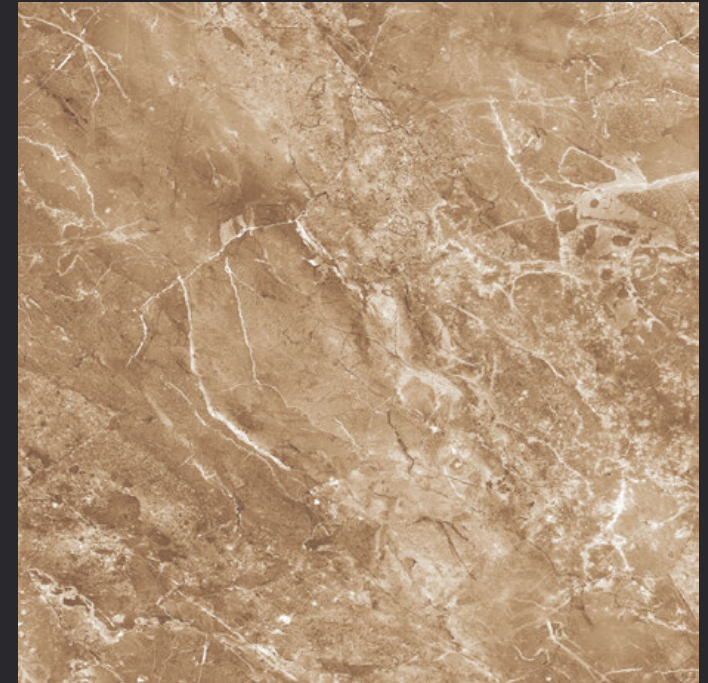

CHOCO FANTASY

GLOSSY FINISH

EURO PALLET PACKING

Size	Pcs. Per Box	Sq. Mtr. Per Box	Sq. Ft. Per Box	Weight Per Box In Kgs. (approx)	Sq. Mtr. Per Container	Total Boxes Per Container	Boxes Per Pallet	Total Pallets Per Cont	Thickness (mm) (approx)	Weight / CTN (approx)
60x60cm	4 pcs.	1.44	15.5	27.5	1440.00	1000	50	20	9.00	27500