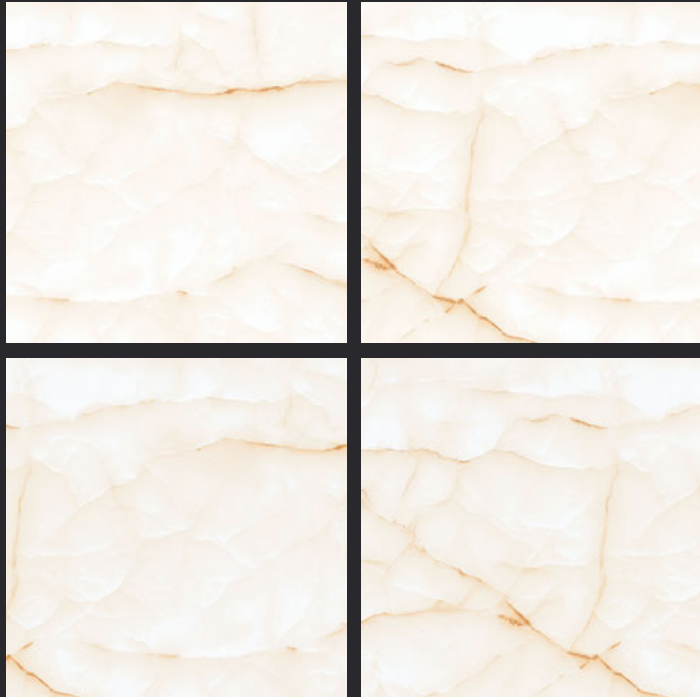

GLAZED
VITRIFIED TILES
**600x
600mm**

Random Face