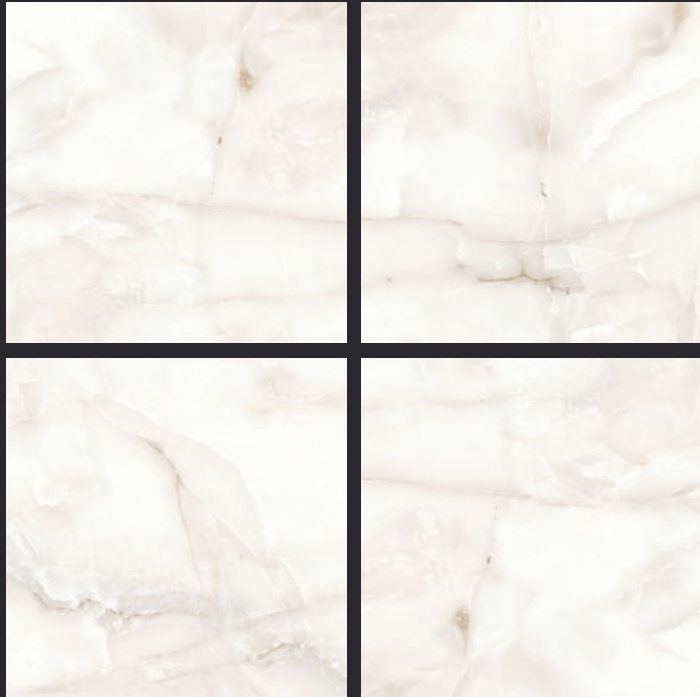

GLAZED
VITRIFIED TILES
**600x
600mm**

Random Face