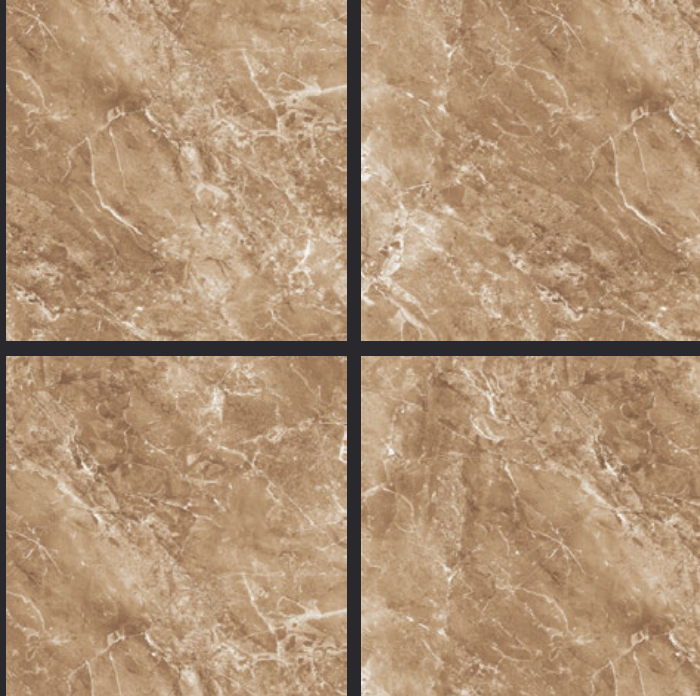

GLAZED
VITRIFIED TILES

600x
600mm

Random Face