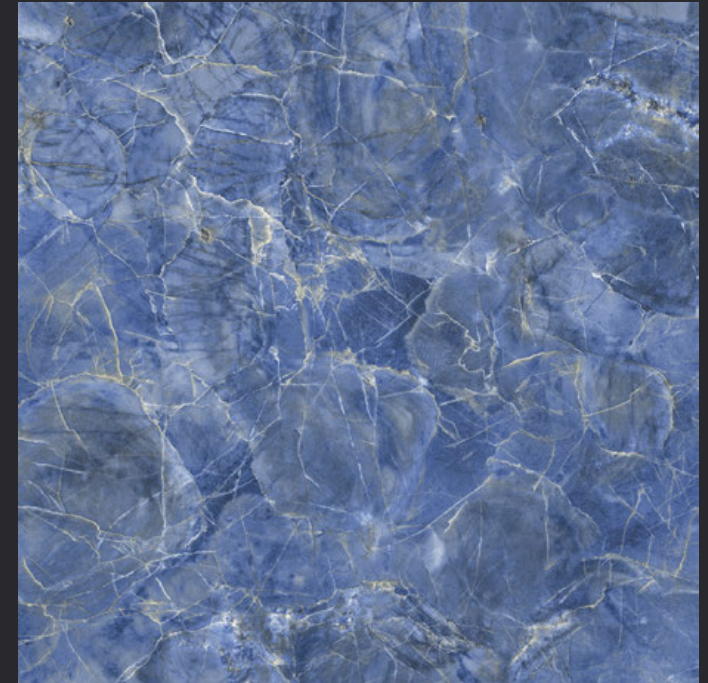

GLAZED
VITRIFIED TILES

600x
600mm

Random Face

AZUL CIELO

GLOSSY FINISH

EURO PALLET PACKING

Size	Pcs. Per Box	Sq. Mtr. Per Box	Sq. Ft. Per Box	Weight Per Box In Kgs. (approx)	Sq. Mtr. Per Container	Total Boxes Per Container	Boxes Per Pallet	Total Pallets Per Cont	Thickness (mm) (approx)	Weight / CTN (approx)
60x60cm	4 pcs.	1.44	15.5	27.5	1440.00	1000	50	20	9.00	27500