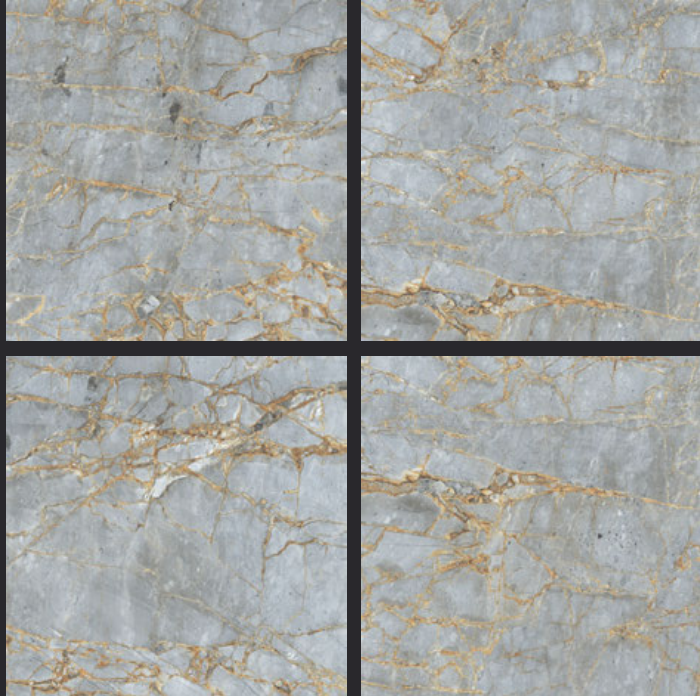

GLAZED
VITRIFIED TILES

600x
600mm

Random Face