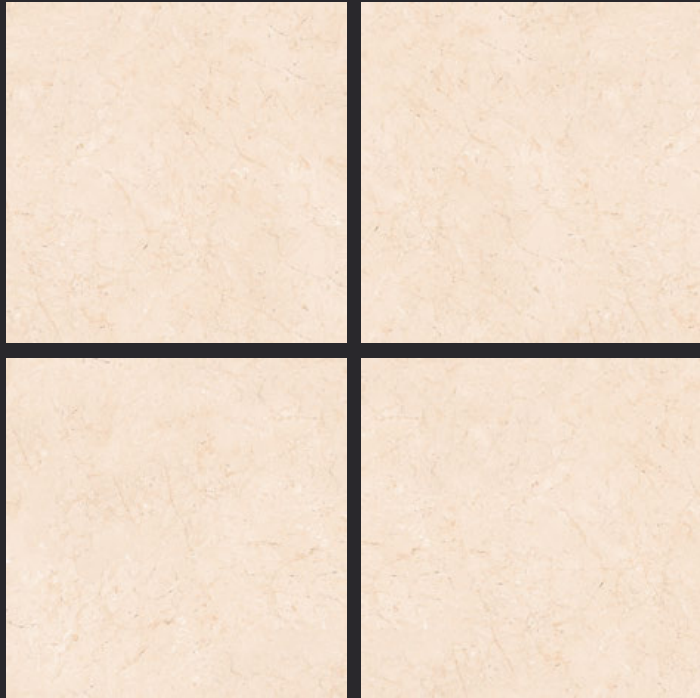

GLAZED
VITRIFIED TILES

600x
600mm

Random Face