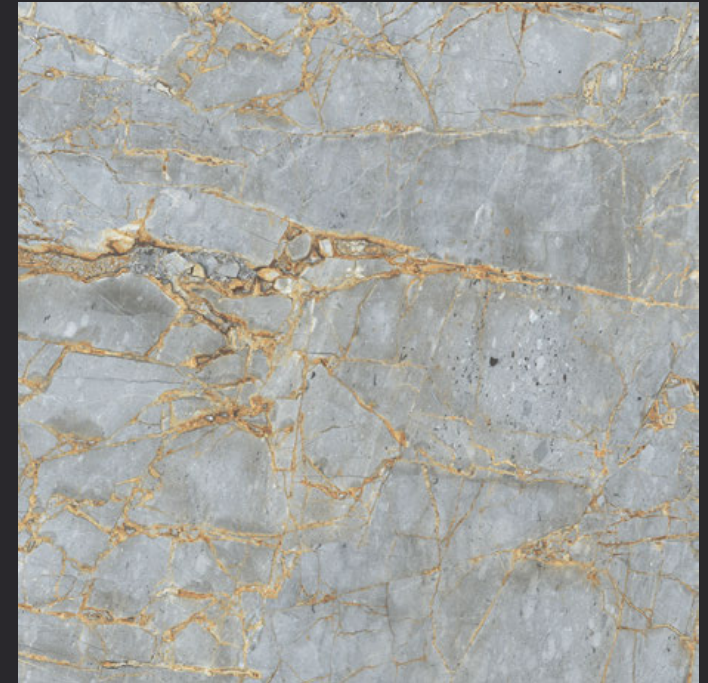

ABSOLUTE VERDE

GLOSSY FINISH

EURO PALLET PACKING

Size	Pcs. Per Box	Sq. Mtr. Per Box	Sq. Ft. Per Box	Weight Per Box In Kgs. (approx)	Sq. Mtr. Per Container	Total Boxes Per Container	Boxes Per Pallet	Total Pallets Per Cont	Thickness (mm) (approx)	Weight / CTN (approx)
60x60cm	4 pcs.	1.44	15.5	27.5	1440.00	1000	50	20	9.00	27500