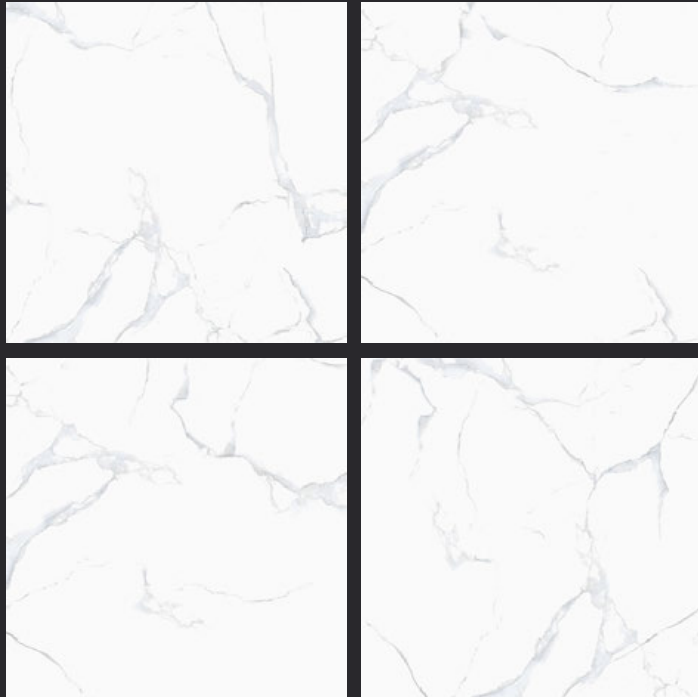

GLAZED
VITRIFIED TILES
**600x
600mm**

Random Face