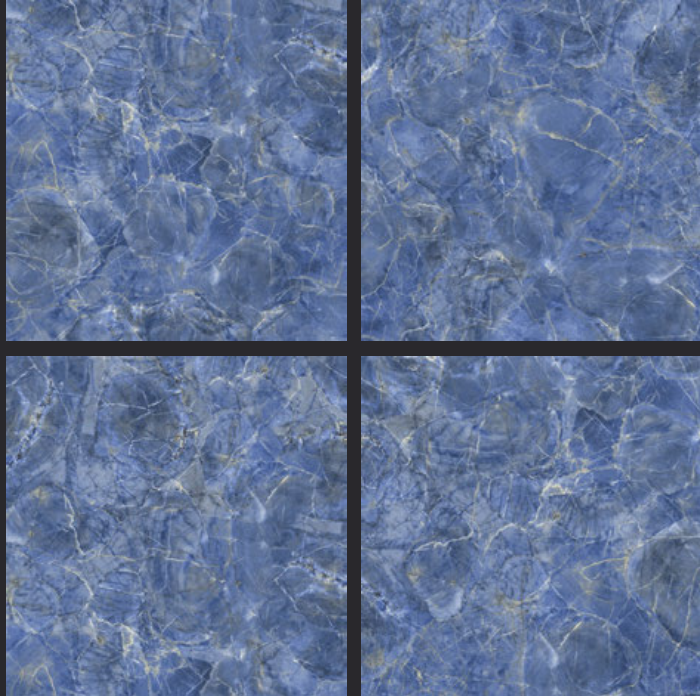

GLAZED
VITRIFIED TILES

600x
600mm

Random Face