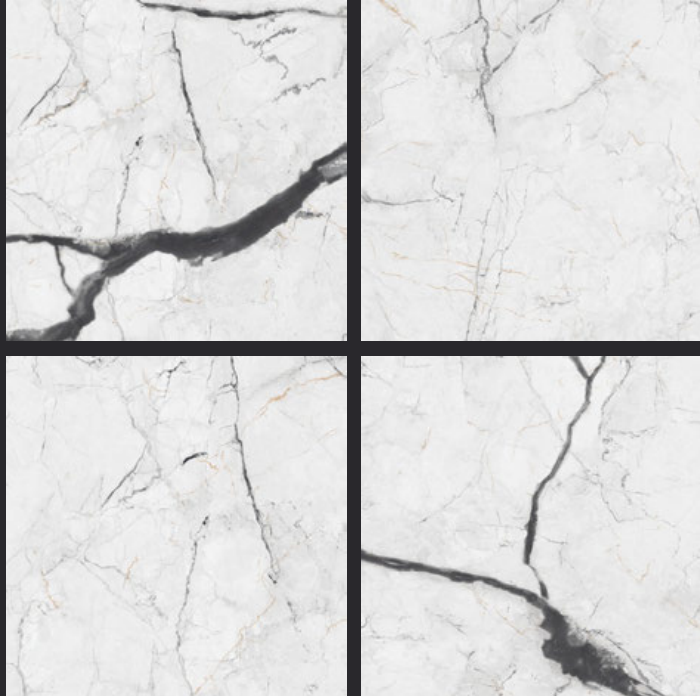

GLAZED
VITRIFIED TILES
**600x
600mm**

Random Face