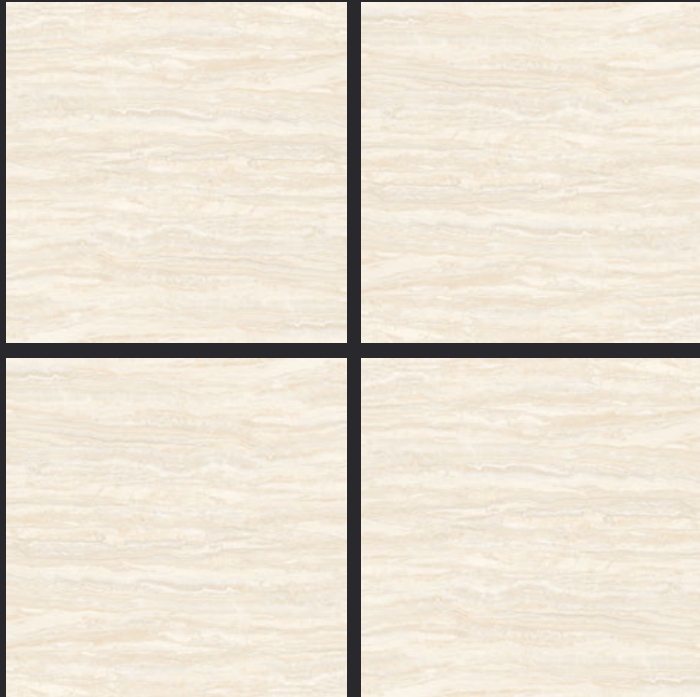

GLAZED
VITRIFIED TILES
**600x
600mm**

FLAMANT BEIGE

GLOSSY FINISH

EURO PALLET PACKING

Size	Pcs. Per Box	Sq. Mtr. Per Box	Sq. Ft. Per Box	Weight Per Box In Kgs. (approx)	Sq. Mtr. Per Container	Total Boxes Per Container	Boxes Per Pallet	Total Pallets Per Cont	Thickness (mm) (approx)	Weight / CTN (approx)
60x60cm	4 pcs.	1.44	15.5	27.5	1440.00	1000	50	20	9.00	27500