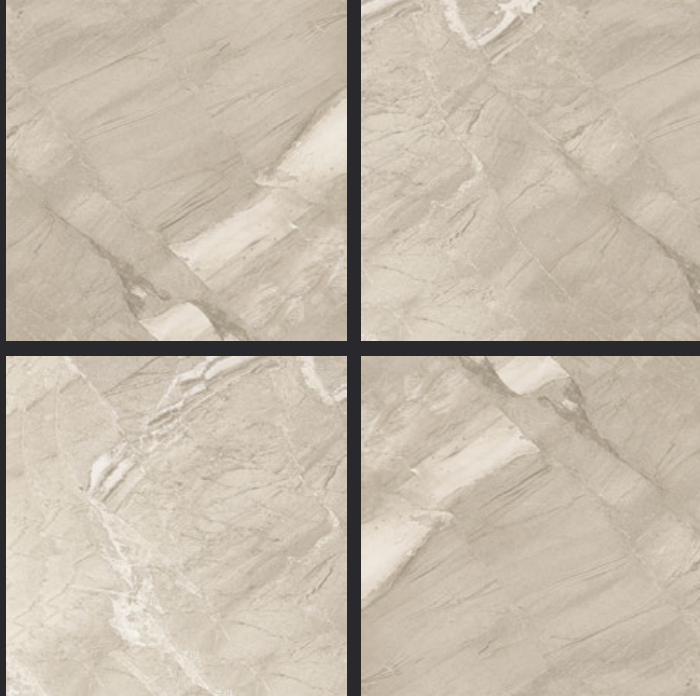

GLAZED
VITRIFIED TILES

600x
600mm

Random Face