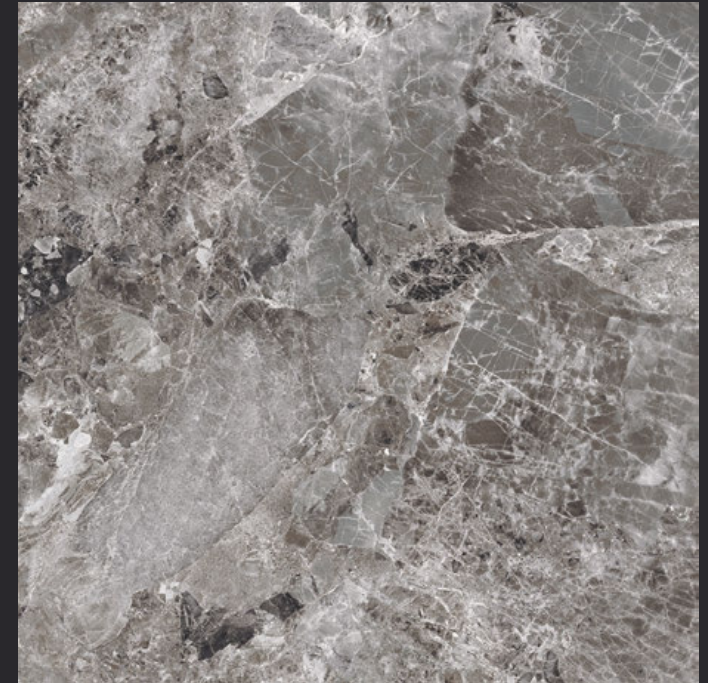

EMPERA CHARCOL

GLOSSY FINISH

EURO PALLET PACKING

Size	Pcs. Per Box	Sq. Mtr. Per Box	Sq. Ft. Per Box	Weight Per Box In Kgs. (approx)	Sq. Mtr. Per Container	Total Boxes Per Container	Boxes Per Pallet	Total Pallets Per Cont	Thickness (mm) (approx)	Weight / CTN (approx)
60x60cm	4 pcs.	1.44	15.5	27.5	1440.00	1000	50	20	9.00	27500