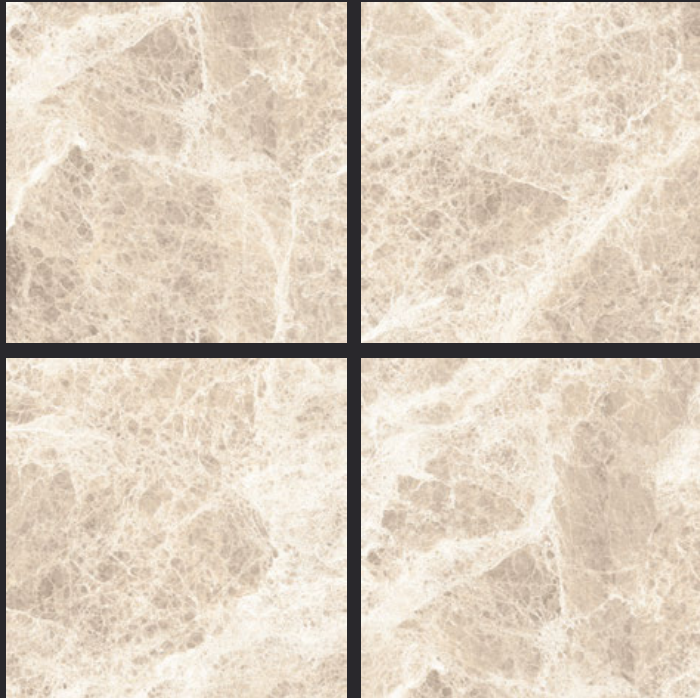

GLAZED
VITRIFIED TILES
**600x
600mm**

Random Face