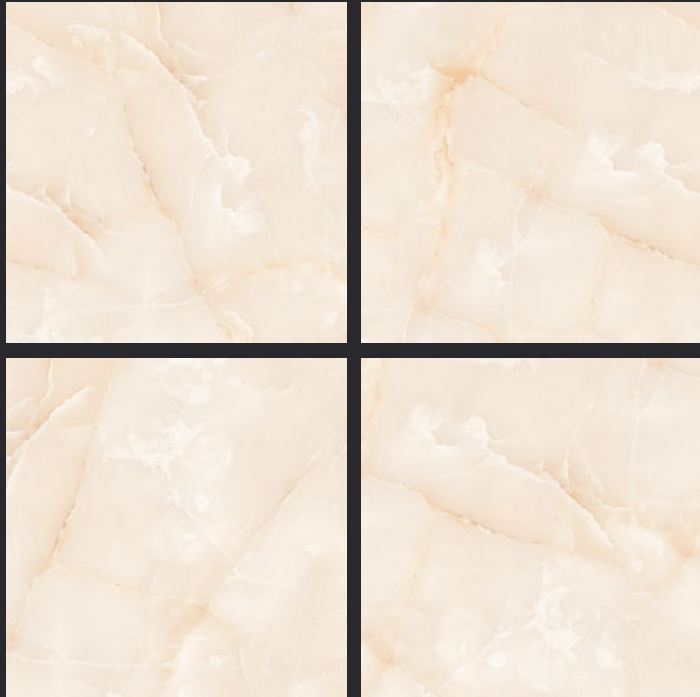

GLAZED
VITRIFIED TILES
**600x
600mm**

Random Face