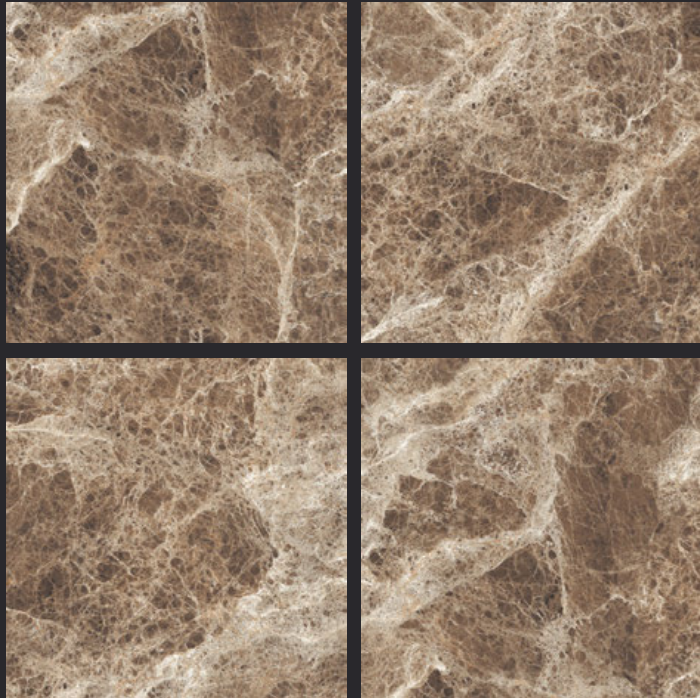

GLAZED
VITRIFIED TILES

600x
600mm

Random Face