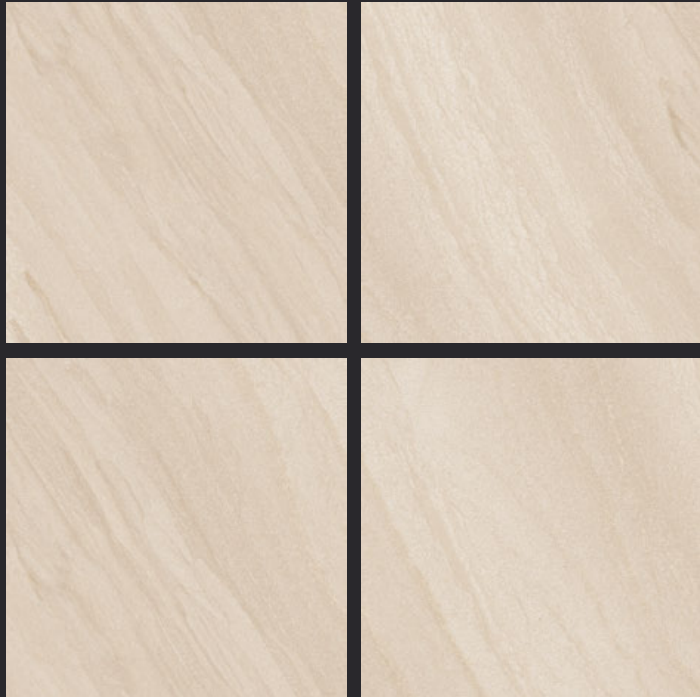

GLAZED
VITRIFIED TILES

600x
600mm

Random Face