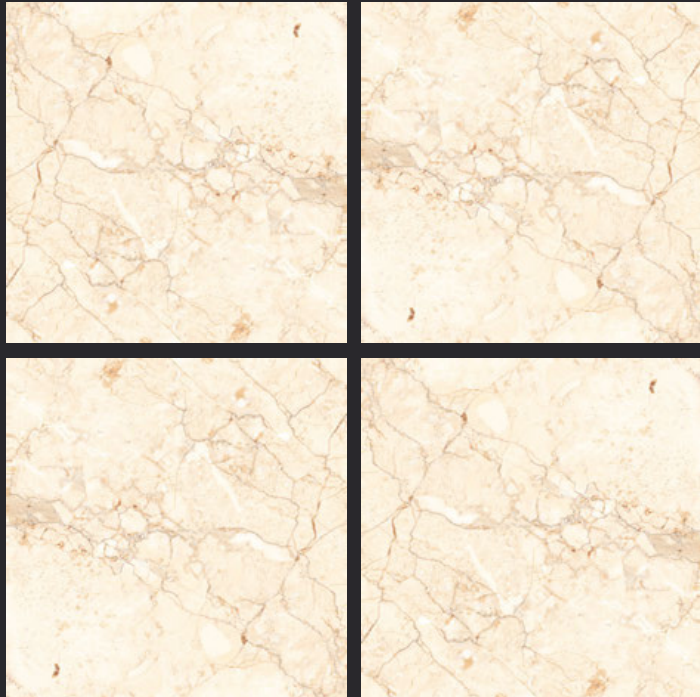

GLAZED
VITRIFIED TILES
**600x
600mm**

FANGO BEIGE
GLOSSY FINISH

EURO PALLET PACKING

Size	Pcs. Per Box	Sq. Mtr. Per Box	Sq. Ft. Per Box	Weight Per Box In Kgs. (approx)	Sq. Mtr. Per Container	Total Boxes Per Container	Boxes Per Pallet	Total Pallets Per Cont	Thickness (mm) (approx)	Weight / CTN (approx)
60x60cm	4 pcs.	1.44	15.5	27.5	1440.00	1000	50	20	9.00	27500