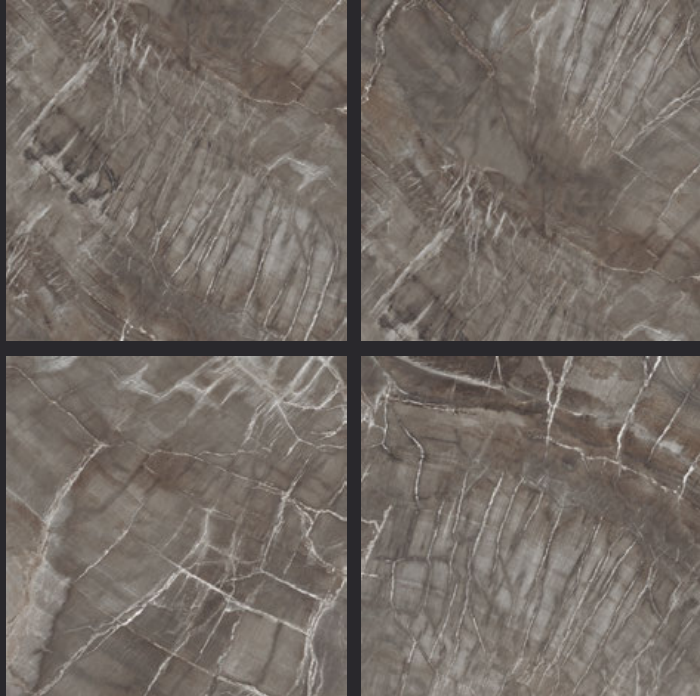

GLAZED
VITRIFIED TILES

600x
600mm

Random Face