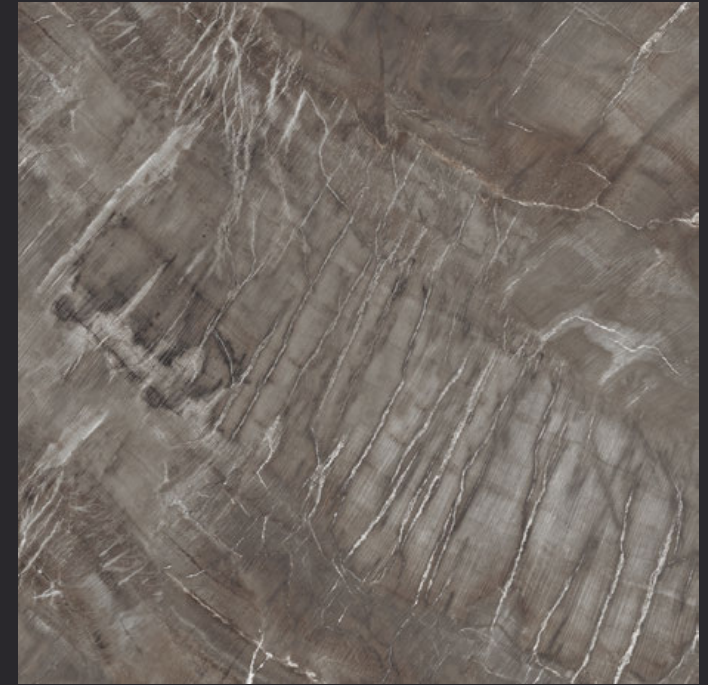

FUSION MOKA

GLOSSY FINISH

EURO PALLET PACKING

Size	Pcs. Per Box	Sq. Mtr. Per Box	Sq. Ft. Per Box	Weight Per Box In Kgs. (approx)	Sq. Mtr. Per Container	Total Boxes Per Container	Boxes Per Pallet	Total Pallets Per Cont	Thickness (mm) (approx)	Weight / CTN (approx)
60x60cm	4 pcs.	1.44	15.5	27.5	1440.00	1000	50	20	9.00	27500