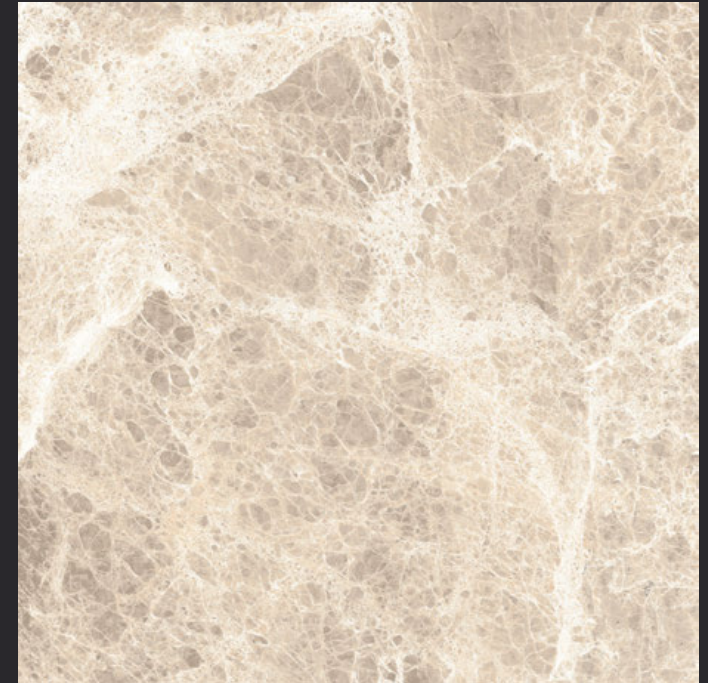

EMPERADORE BEIGE

GLOSSY FINISH

EURO PALLET PACKING

Size	Pcs. Per Box	Sq. Mtr. Per Box	Sq. Ft. Per Box	Weight Per Box In Kgs. (approx)	Sq. Mtr. Per Container	Total Boxes Per Container	Boxes Per Pallet	Total Pallets Per Cont	Thickness (mm) (approx)	Weight / CTN (approx)
60x60cm	4 pcs.	1.44	15.5	27.5	1440.00	1000	50	20	9.00	27500