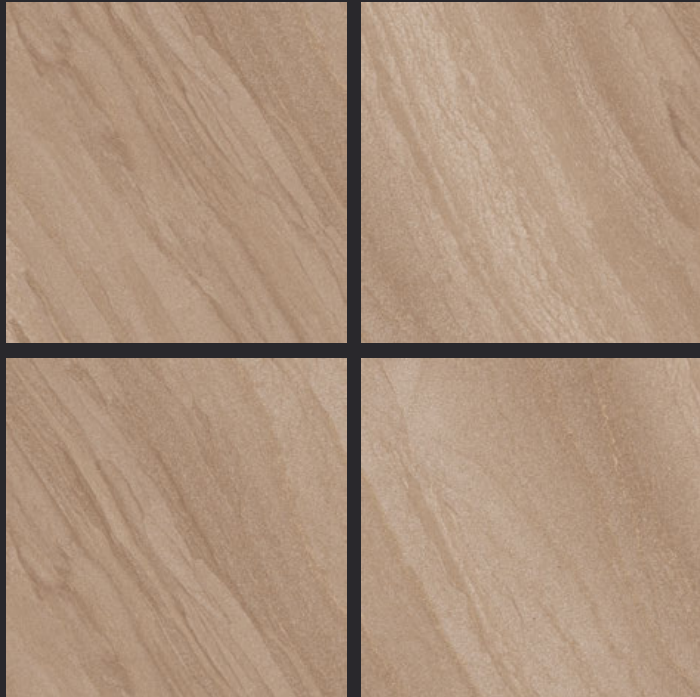

GLAZED
VITRIFIED TILES
**600x
600mm**

Random Face