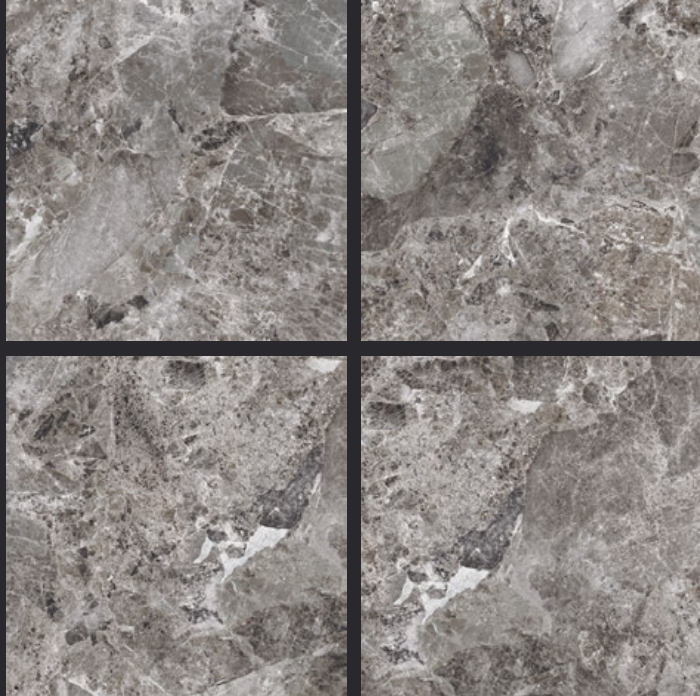

GLAZED
VITRIFIED TILES

600x
600mm

Random Face