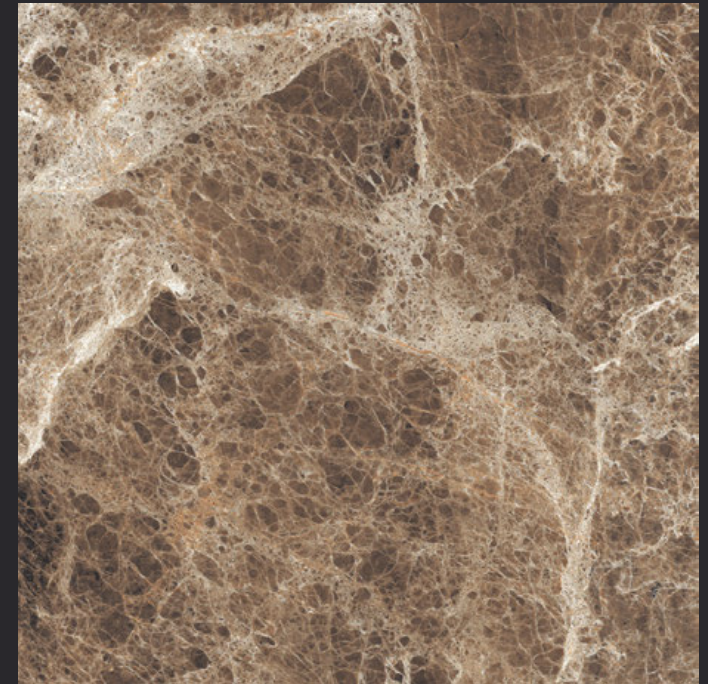

EMPERADORE CAFÉ

GLOSSY FINISH

EURO PALLET PACKING

Size	Pcs. Per Box	Sq. Mtr. Per Box	Sq. Ft. Per Box	Weight Per Box In Kgs. (approx)	Sq. Mtr. Per Container	Total Boxes Per Container	Boxes Per Pallet	Total Pallets Per Cont	Thickness (mm) (approx)	Weight / CTN (approx)
60x60cm	4 pcs.	1.44	15.5	27.5	1440.00	1000	50	20	9.00	27500