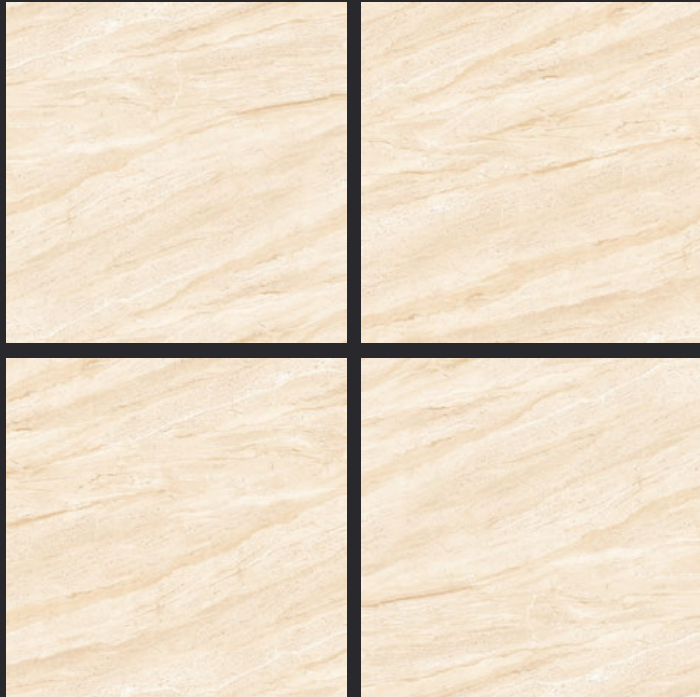

GLAZED
VITRIFIED TILES
**600x
600mm**

Random Face