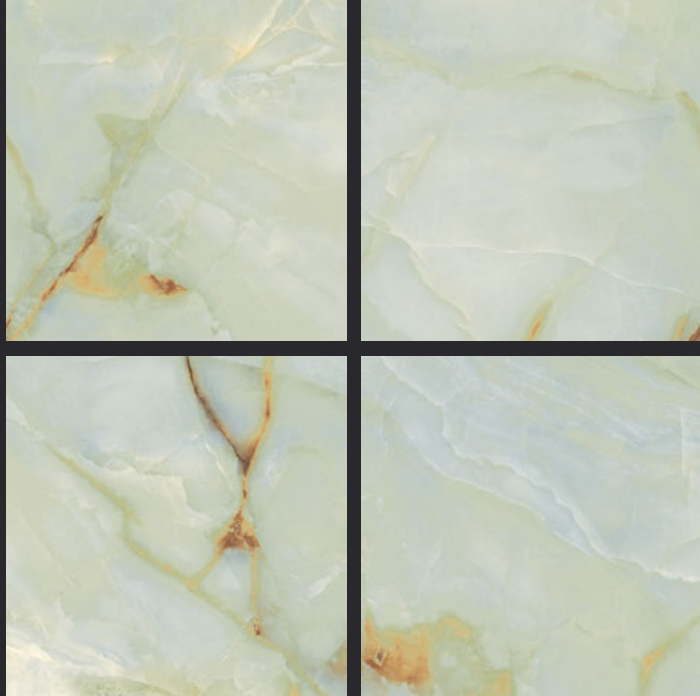

GLAZED
VITRIFIED TILES
**600x
600mm**

Random Face