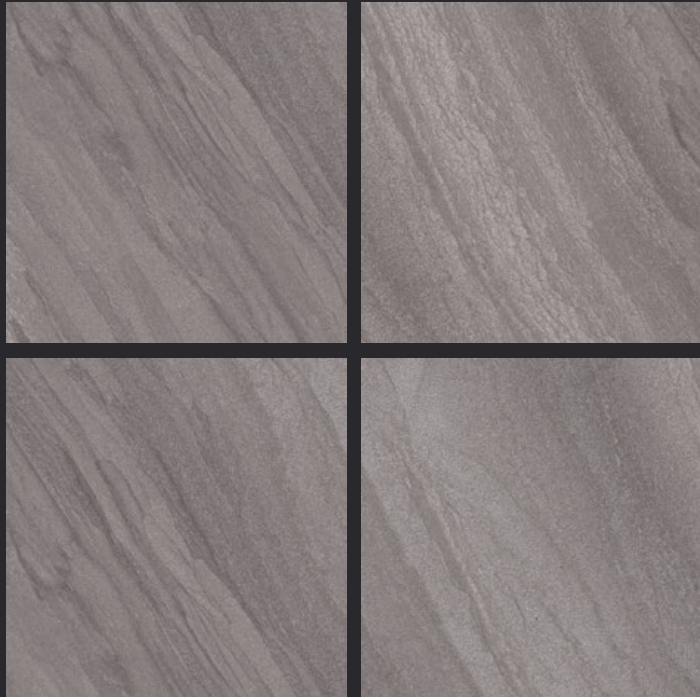

GLAZED
VITRIFIED TILES

600x
600mm

Random Face