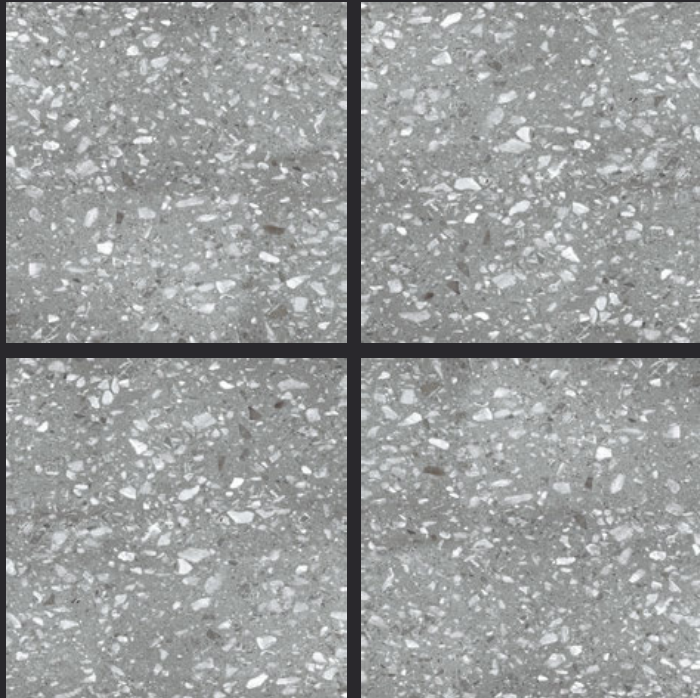

GLAZED
VITRIFIED TILES
**600x
600mm**

Random Face