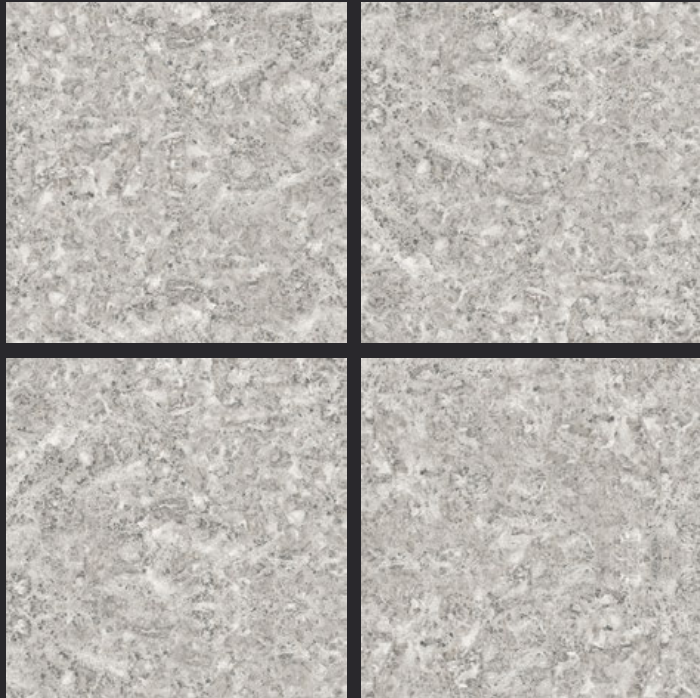

GLAZED
VITRIFIED TILES

600x
600mm

Random Face