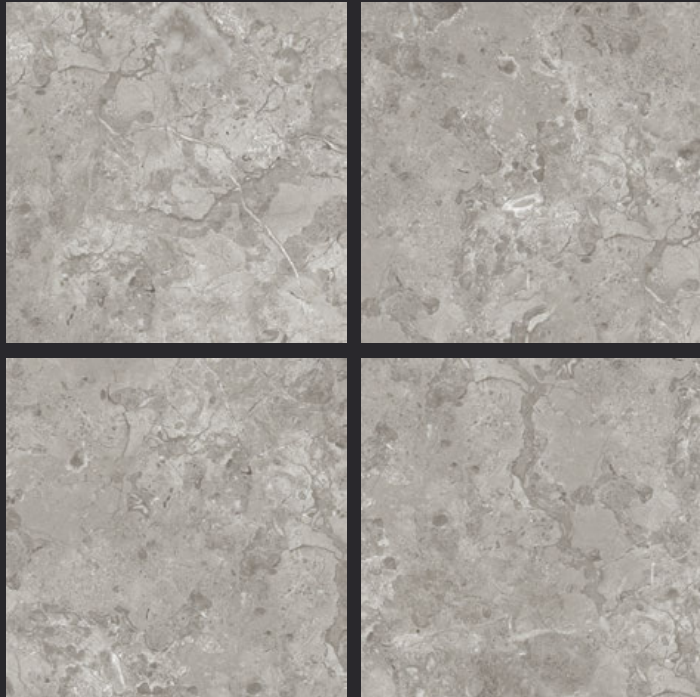

GLAZED
VITRIFIED TILES

600x
600mm

Random Face