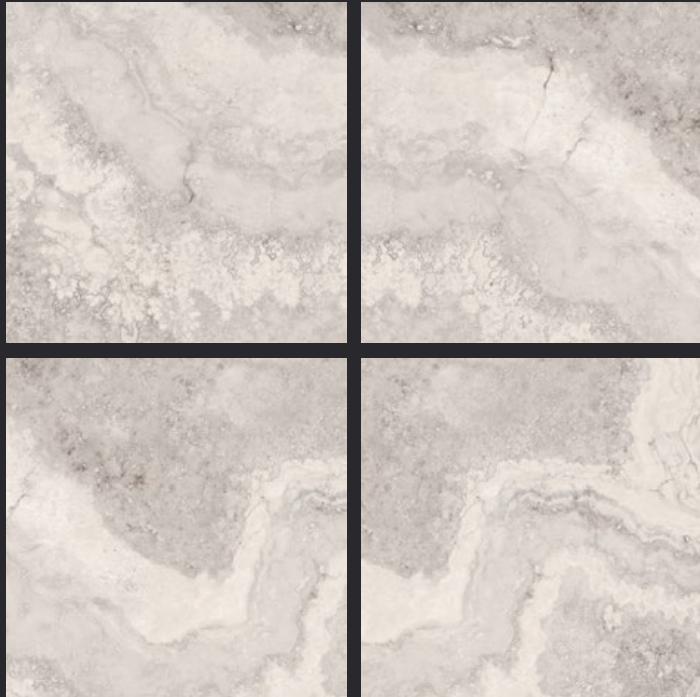

GLAZED
VITRIFIED TILES
**600x
600mm**

Random Face