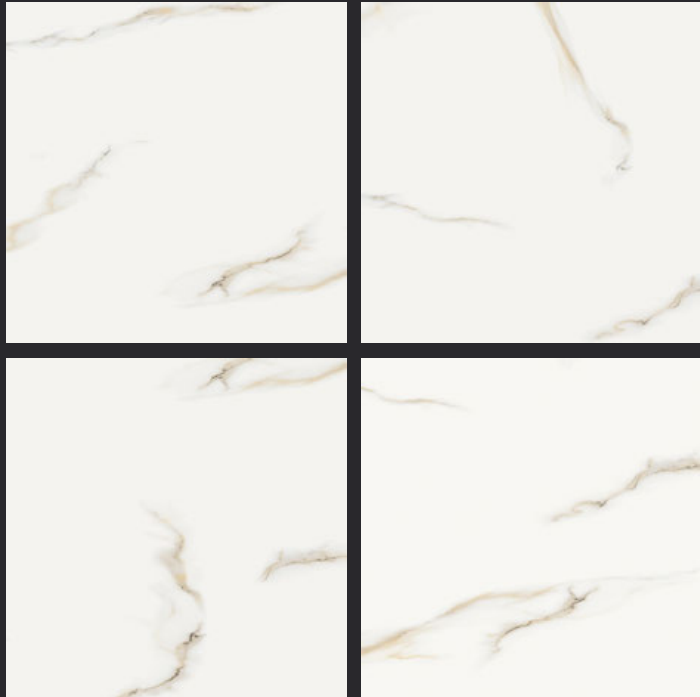

GLAZED
VITRIFIED TILES
**600x
600mm**

Random Face