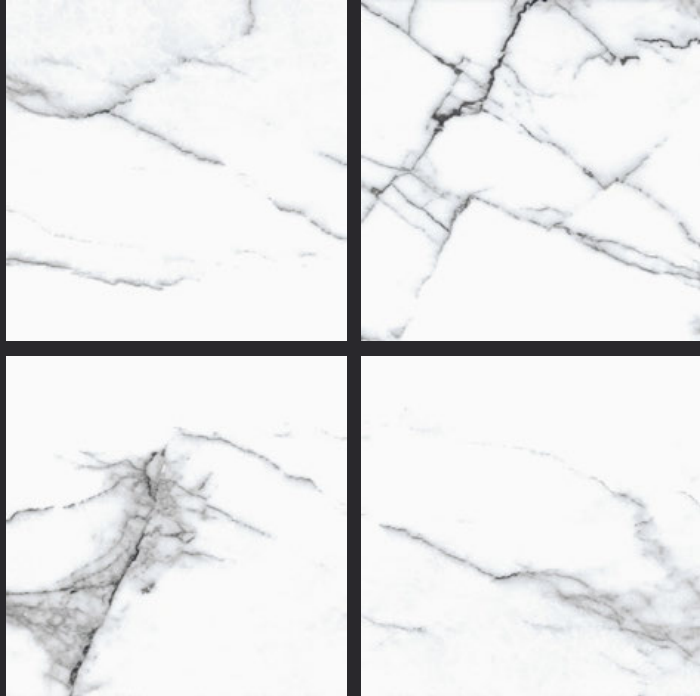

GLAZED
VITRIFIED TILES
**600x
600mm**

Random Face