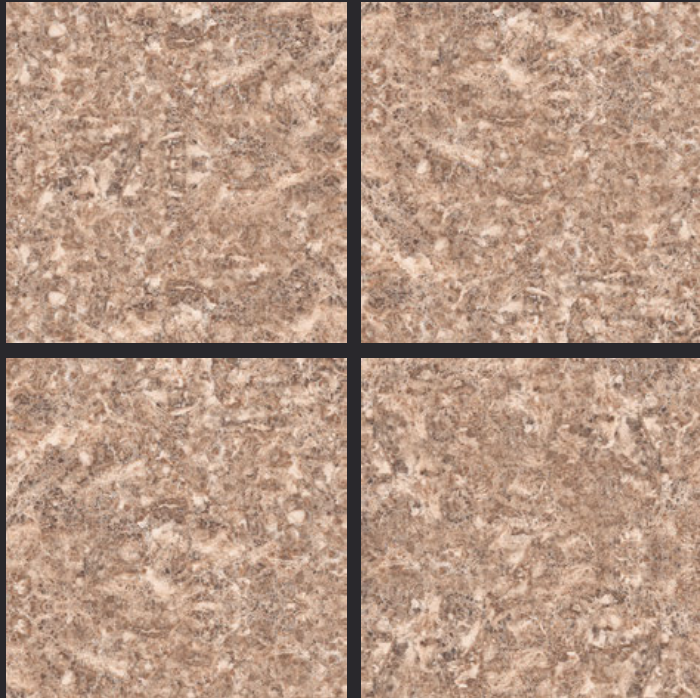

GLAZED
VITRIFIED TILES
**600x
600mm**

Random Face