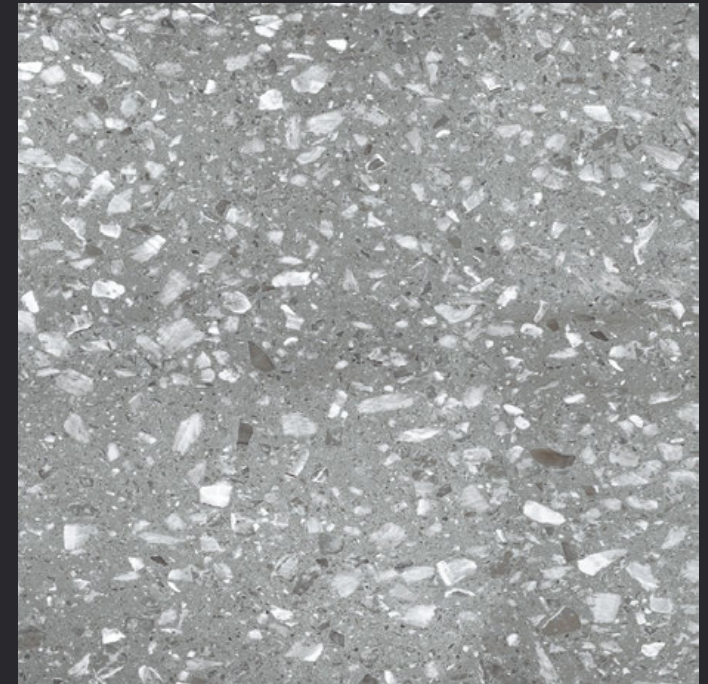

KNOX GRIS
GLOSSY FINISH

EURO PALLET PACKING

Size	Pcs. Per Box	Sq. Mtr. Per Box	Sq. Ft. Per Box	Weight Per Box In Kgs. (approx)	Sq. Mtr. Per Container	Total Boxes Per Container	Boxes Per Pallet	Total Pallets Per Cont	Thickness (mm) (approx)	Weight / CTN (approx)
60x60cm	4 pcs.	1.44	15.5	27.5	1440.00	1000	50	20	9.00	27500