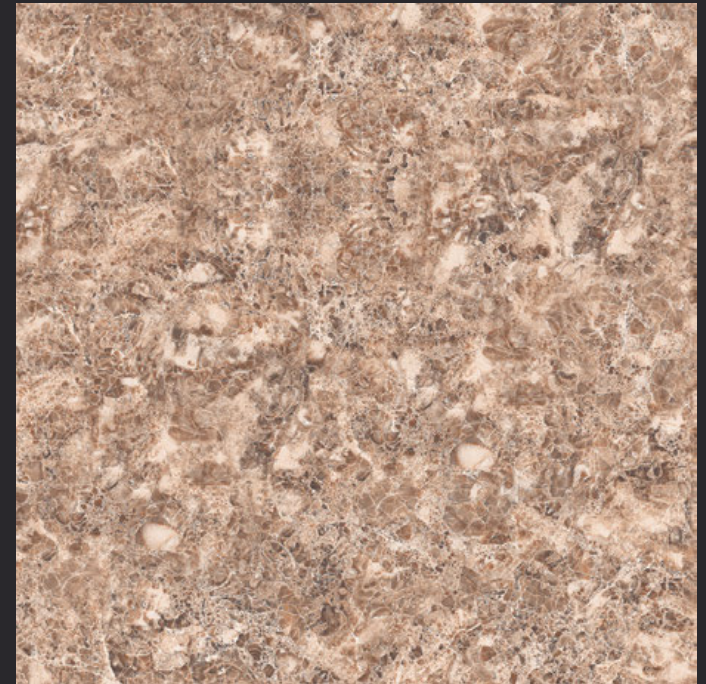

HERICAN CHOCO

GLOSSY FINISH

EURO PALLET PACKING

Size	Pcs. Per Box	Sq. Mtr. Per Box	Sq. Ft. Per Box	Weight Per Box In Kgs. (approx)	Sq. Mtr. Per Container	Total Boxes Per Container	Boxes Per Pallet	Total Pallets Per Cont	Thickness (mm) (approx)	Weight / CTN (approx)
60x60cm	4 pcs.	1.44	15.5	27.5	1440.00	1000	50	20	9.00	27500