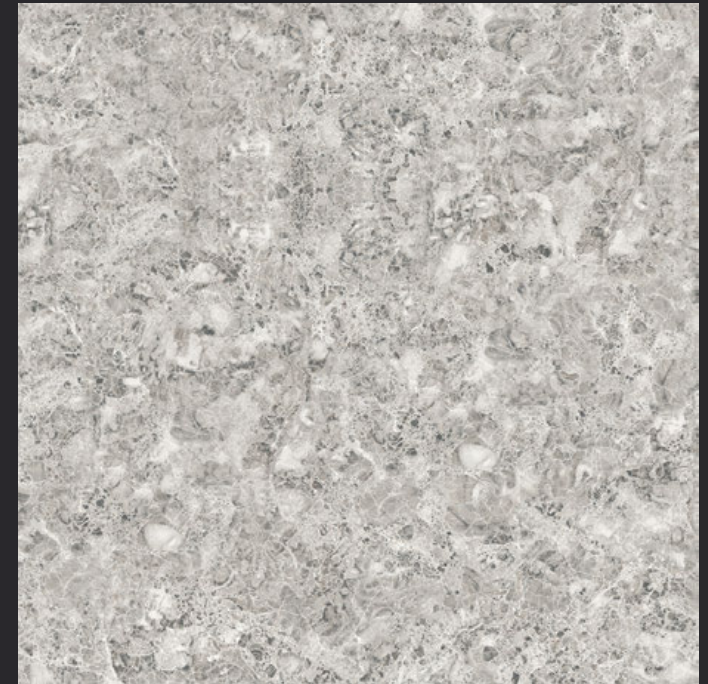

HERICAN GRIS

GLOSSY FINISH

EURO PALLET PACKING

Size	Pcs. Per Box	Sq. Mtr. Per Box	Sq. Ft. Per Box	Weight Per Box In Kgs. (approx)	Sq. Mtr. Per Container	Total Boxes Per Container	Boxes Per Pallet	Total Pallets Per Cont	Thickness (mm) (approx)	Weight / CTN (approx)
60x60cm	4 pcs.	1.44	15.5	27.5	1440.00	1000	50	20	9.00	27500