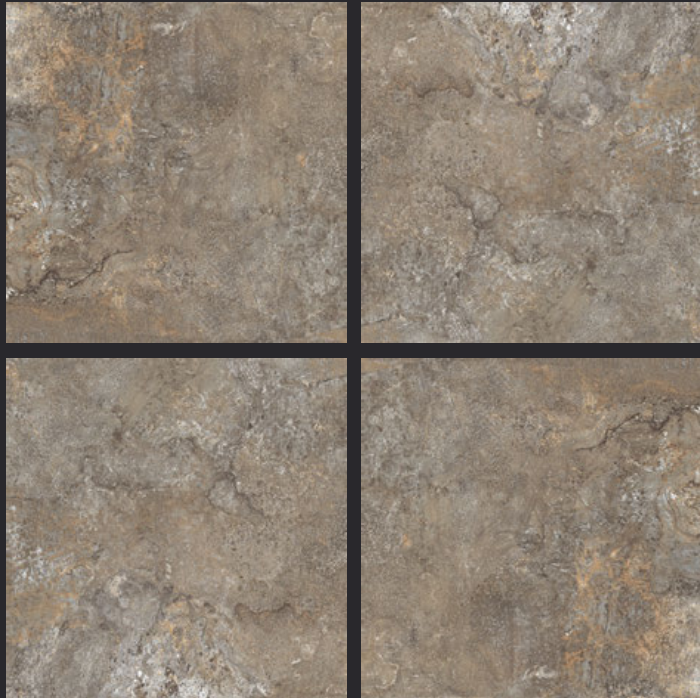

GLAZED
VITRIFIED TILES

600x
600mm

Random Face