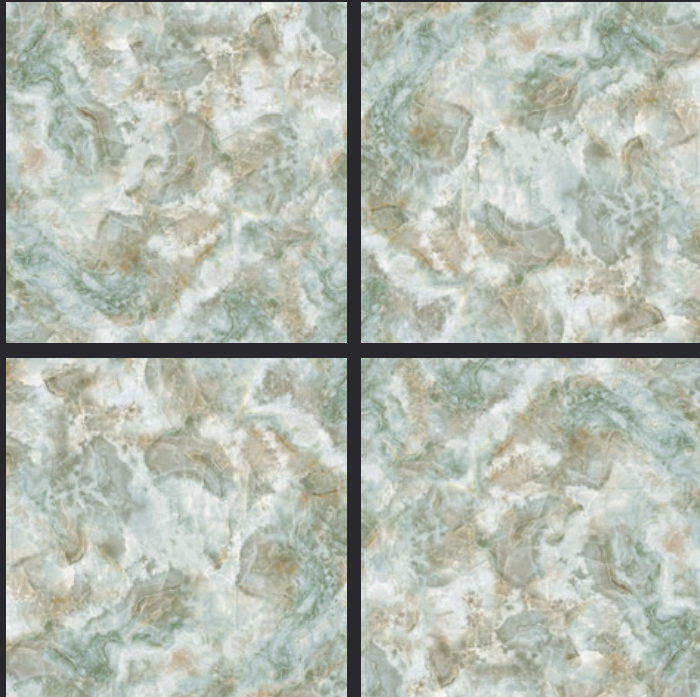

GLAZED
VITRIFIED TILES
**600x
600mm**

Random Face