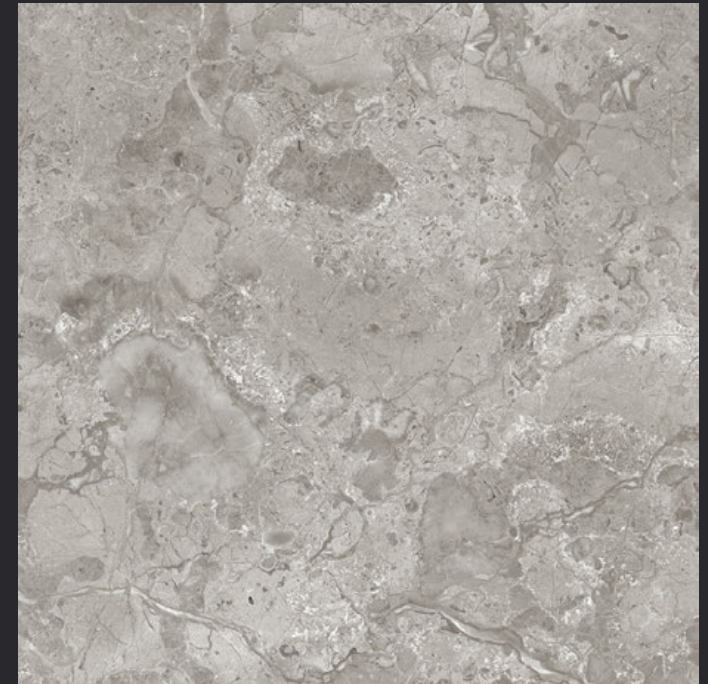

MARTIAN GRAY

GLOSSY FINISH

EURO PALLET PACKING

Size	Pcs. Per Box	Sq. Mtr. Per Box	Sq. Ft. Per Box	Weight Per Box In Kgs. (approx)	Sq. Mtr. Per Container	Total Boxes Per Container	Boxes Per Pallet	Total Pallets Per Cont	Thickness (mm) (approx)	Weight / CTN (approx)
60x60cm	4 pcs.	1.44	15.5	27.5	1440.00	1000	50	20	9.00	27500