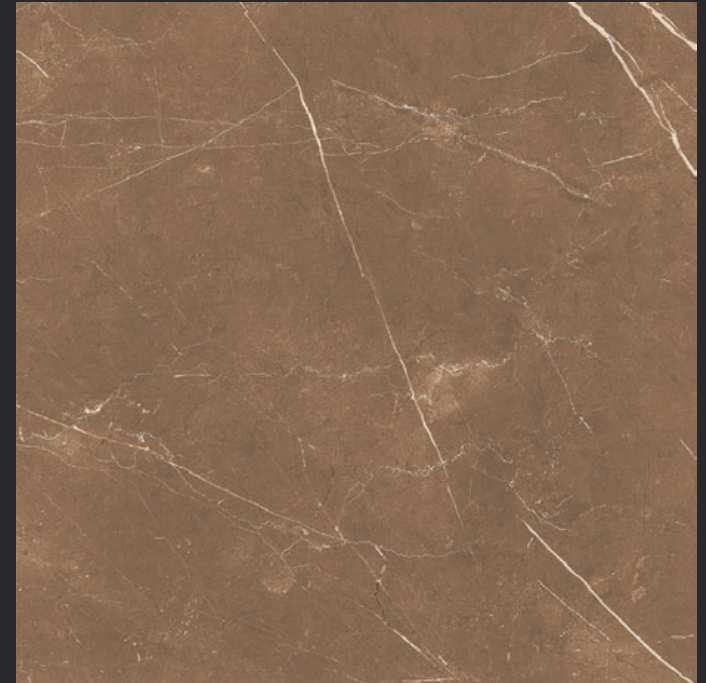

PULPIS BROWN

GLOSSY FINISH

EURO PALLET PACKING

Size	Pcs. Per Box	Sq. Mtr. Per Box	Sq. Ft. Per Box	Weight Per Box In Kgs. (approx)	Sq. Mtr. Per Container	Total Boxes Per Container	Boxes Per Pallet	Total Pallets Per Cont	Thickness (mm) (approx)	Weight / CTN (approx)
60x60cm	4 pcs.	1.44	15.5	27.5	1440.00	1000	50	20	9.00	27500