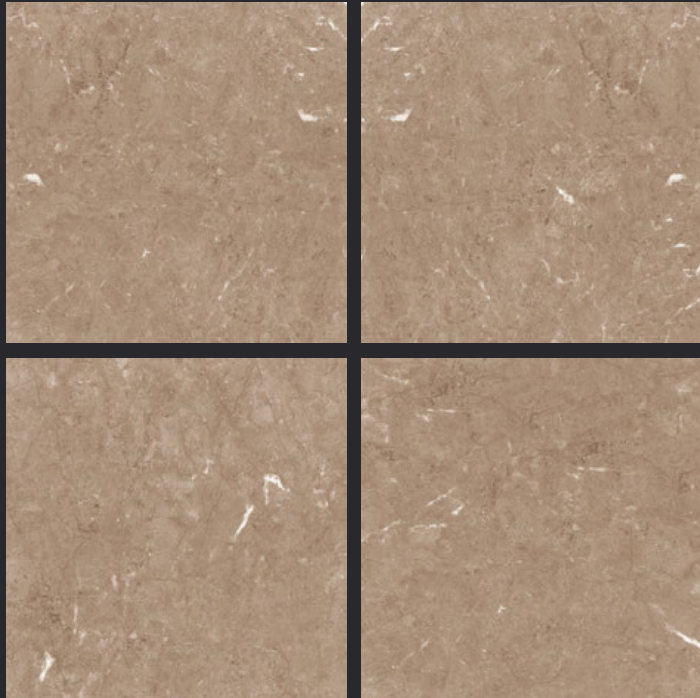

GLAZED
VITRIFIED TILES

600x
600mm

Random Face