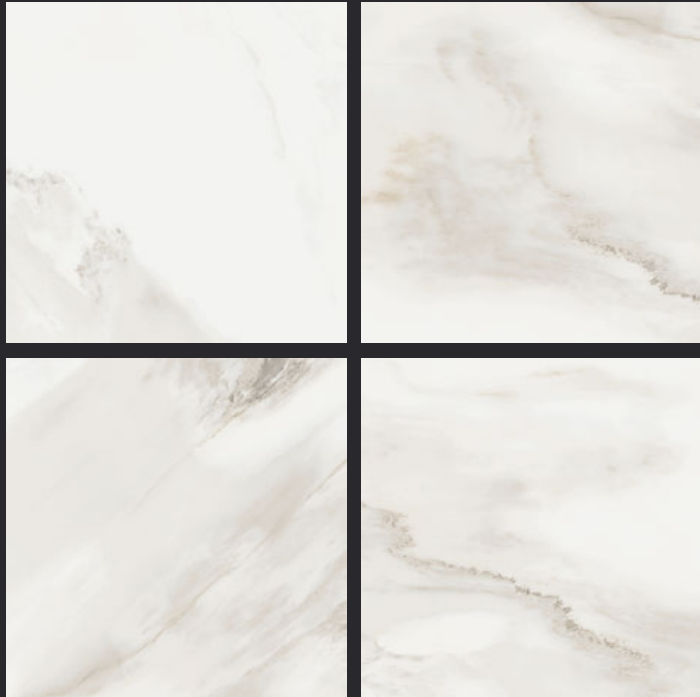

GLAZED  
VITRIFIED TILES  
**600x  
600mm**

Random Face

**RENAULT BEIGE**

**GLOSSY FINISH**

**EURO PALLET PACKING**

Size	Pcs. Per Box	Sq. Mtr. Per Box	Sq. Ft. Per Box	Weight Per Box In Kgs. (approx)	Sq. Mtr. Per Container	Total Boxes Per Container	Boxes Per Pallet	Total Pallets Per Cont	Thickness (mm) (approx)	Weight / CTN (approx)
60x60cm	4 pcs.	1.44	15.5	27.5	1440.00	1000	50	20	9.00	27500