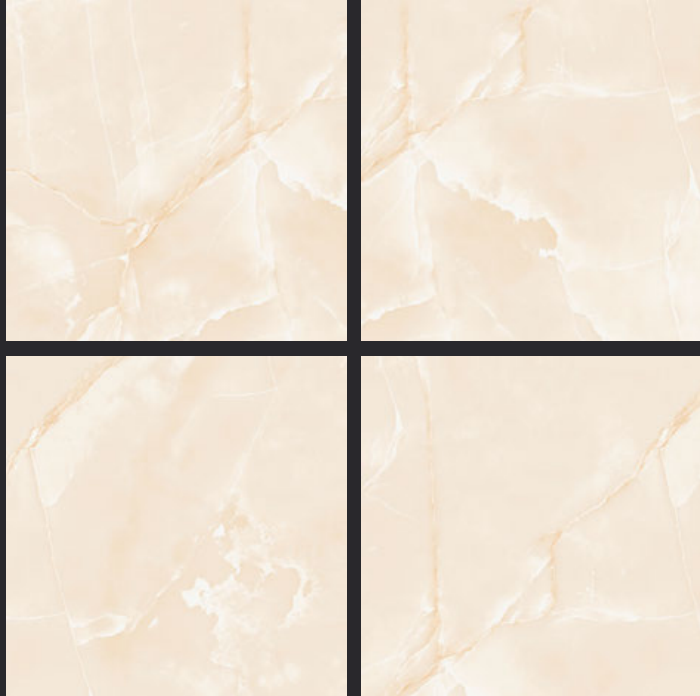

GLAZED
VITRIFIED TILES
**600x
600mm**

Random Face