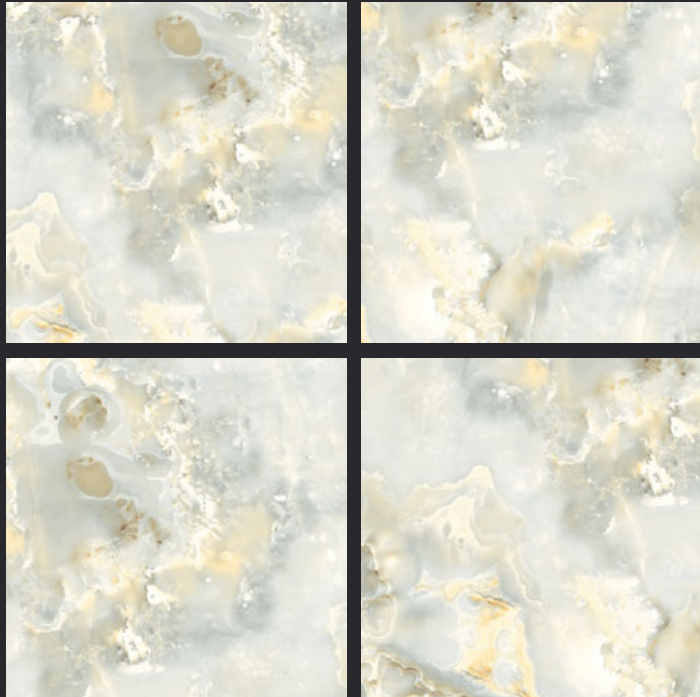

GLAZED
VITRIFIED TILES
**600x
600mm**

Random Face