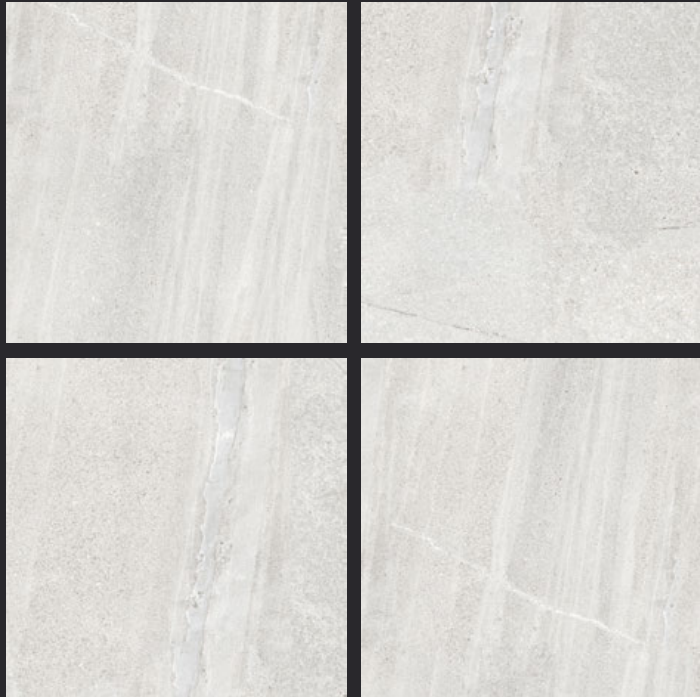

GLAZED
VITRIFIED TILES
**600x
600mm**

Random Face