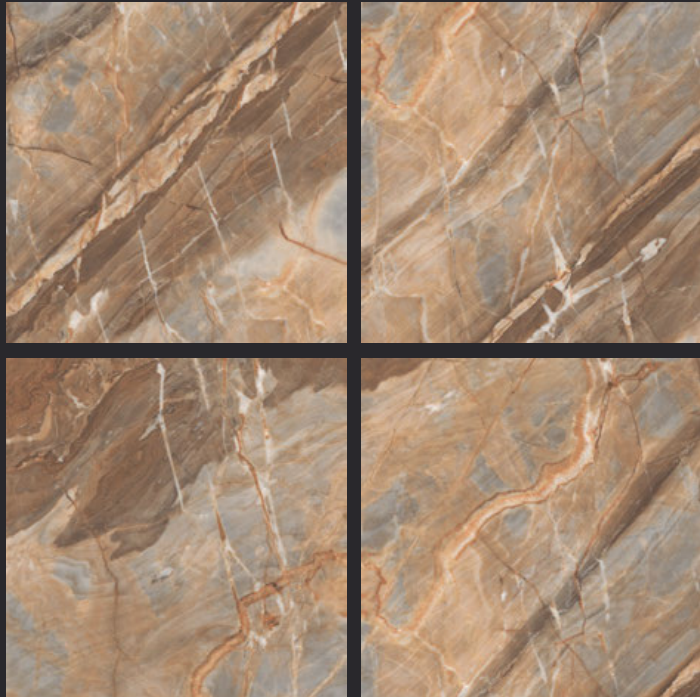

GLAZED
VITRIFIED TILES
**600x
600mm**

Random Face