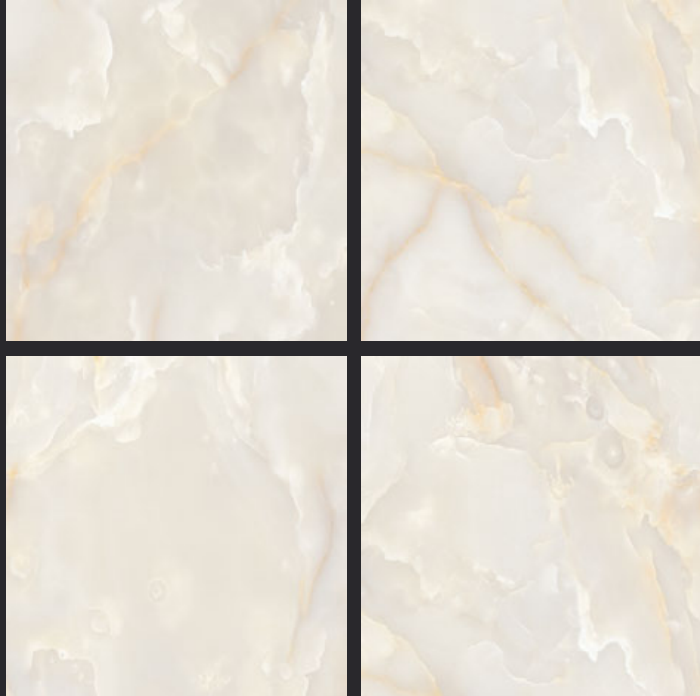

GLAZED
VITRIFIED TILES
**600x
600mm**

Random Face