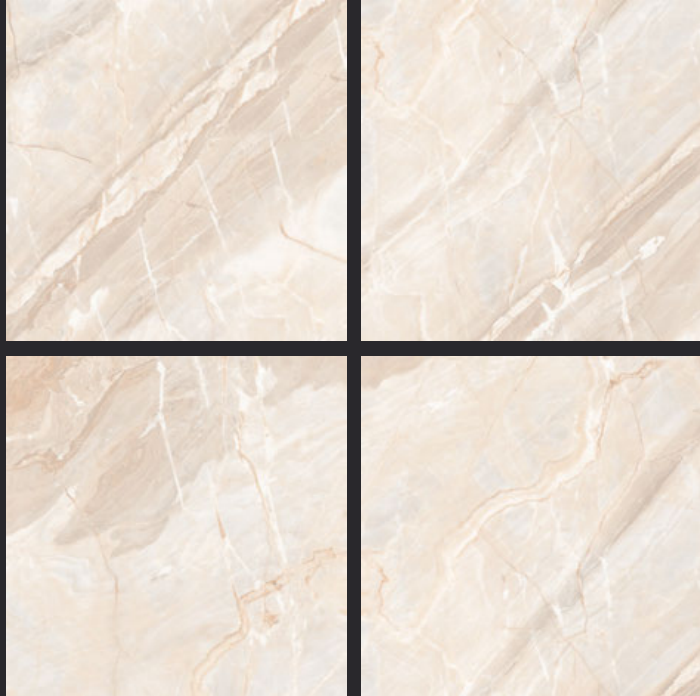

GLAZED
VITRIFIED TILES
**600x
600mm**

Random Face