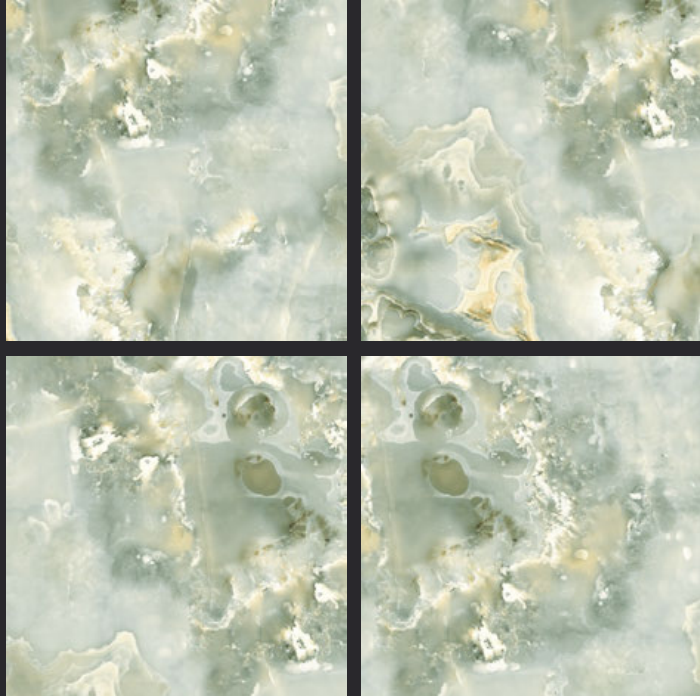

GLAZED
VITRIFIED TILES
**600x
600mm**

Random Face