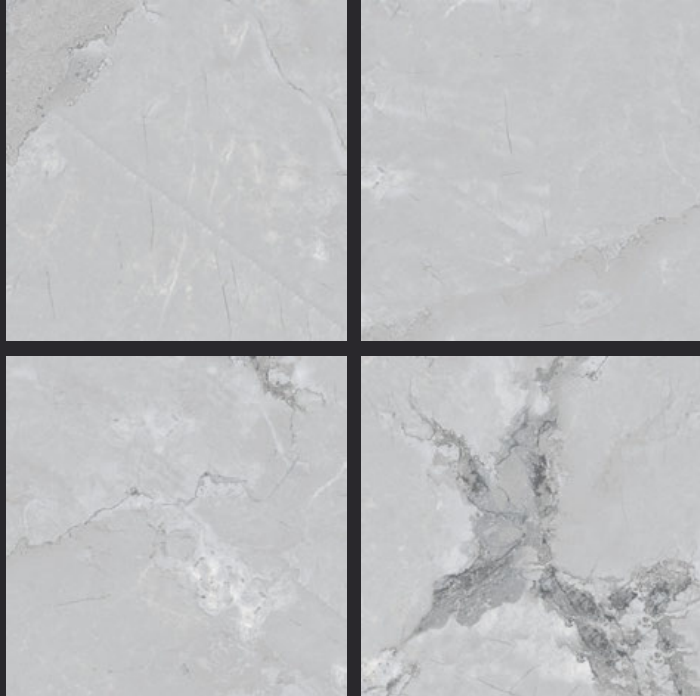

GLAZED
VITRIFIED TILES
**600x
600mm**

Random Face