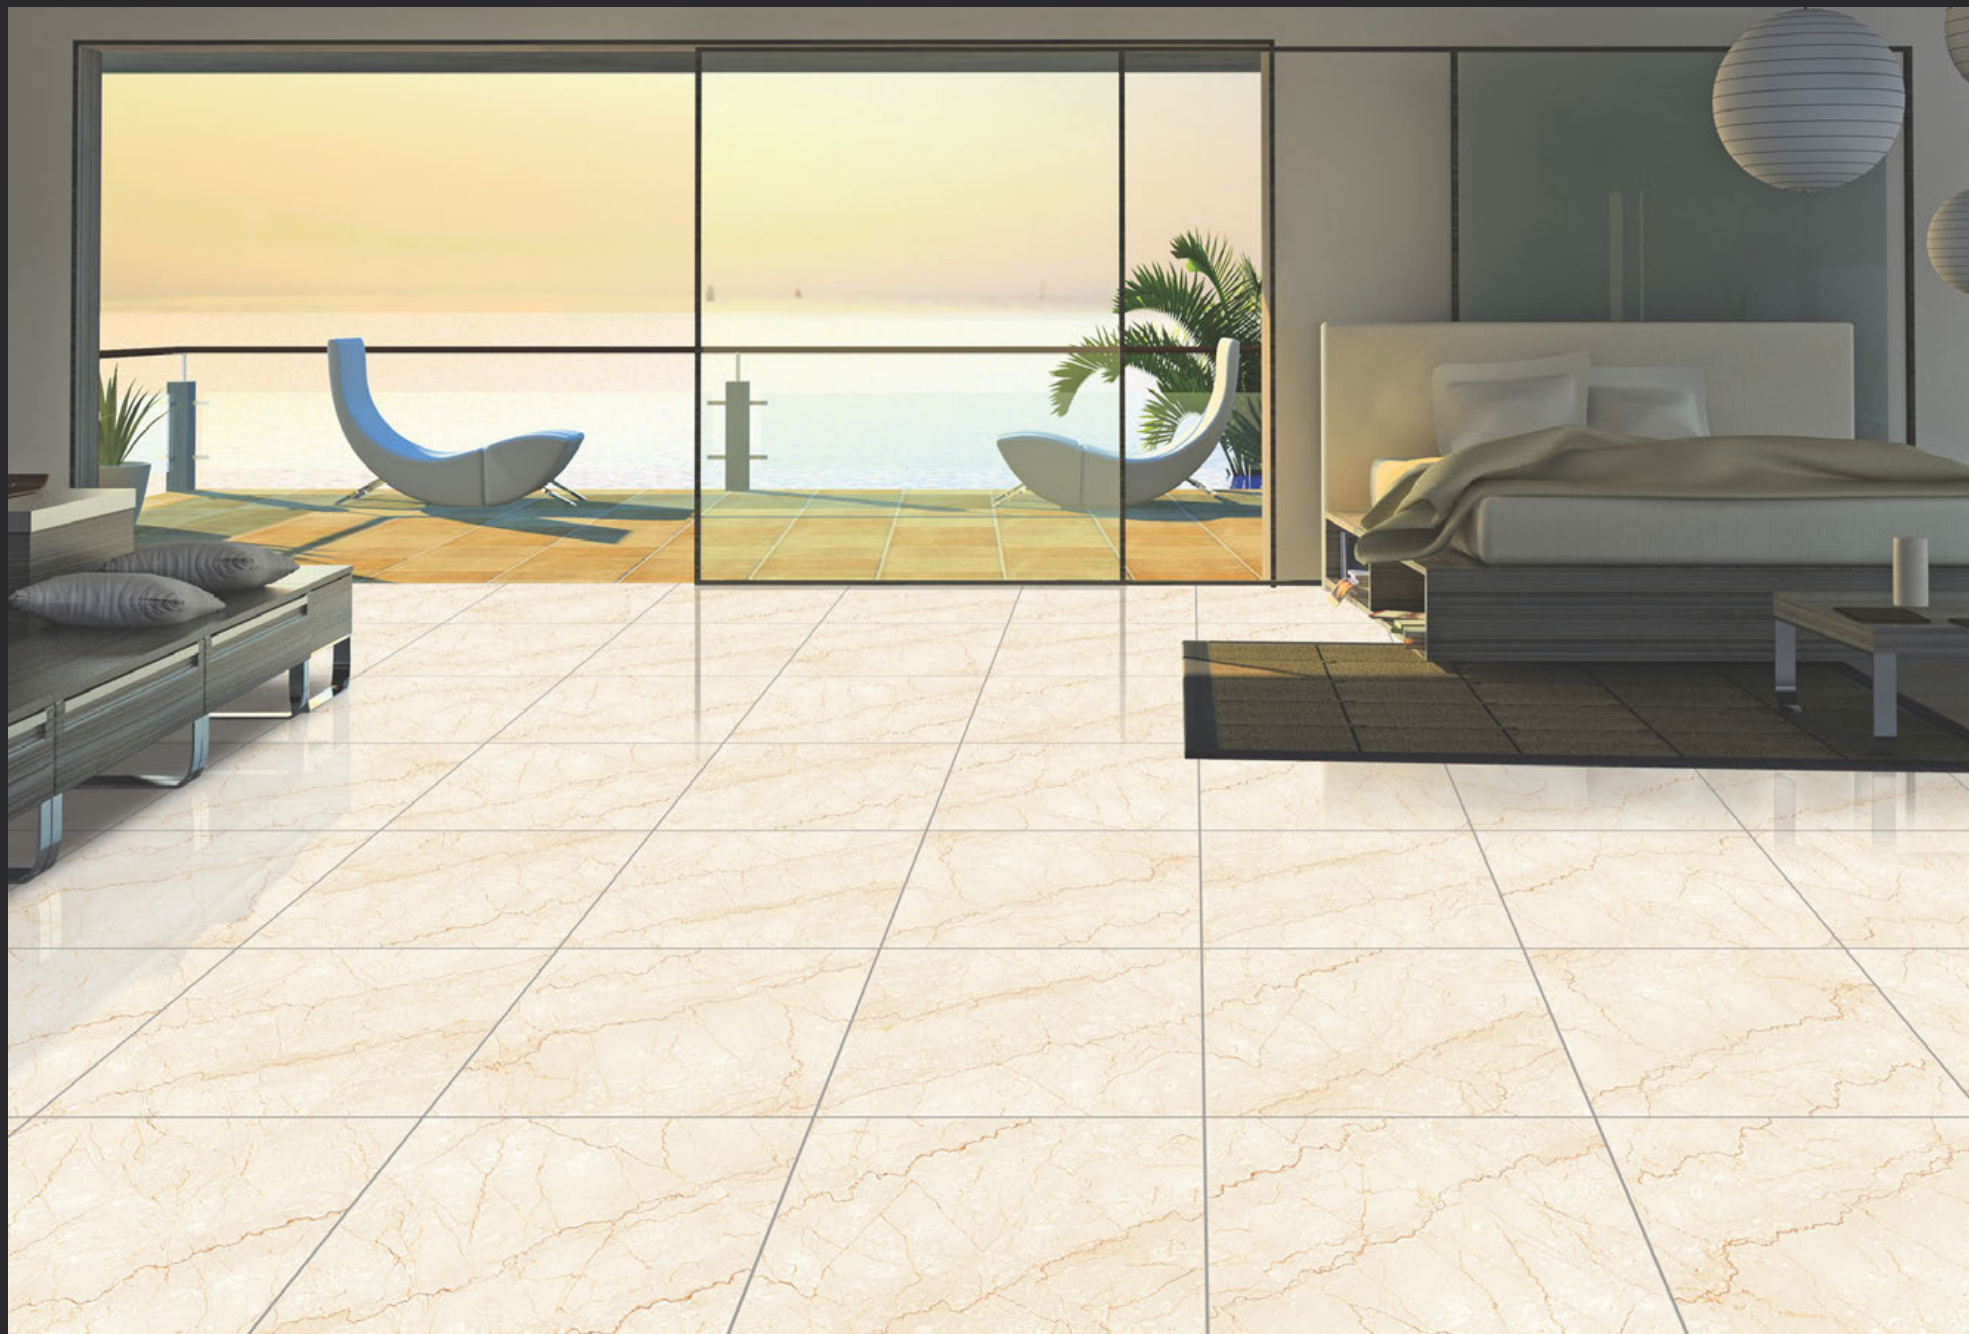

GLAZED  
VITRIFIED TILES  
**600x  
600mm**

Random Face

**NEXUS CREMA**

GLOSSY FINISH

EURO PALLET PACKING

Size	Pcs. Per Box	Sq. Mtr. Per Box	Sq. Ft. Per Box	Weight Per Box In Kgs. (approx)	Sq. Mtr. Per Container	Total Boxes Per Container	Boxes Per Pallet	Total Pallets Per Cont	Thickness (mm) (approx)	Weight / CTN (approx)
60x60cm	4 pcs.	1.44	15.5	27.5	1440.00	1000	50	20	9.00	27500