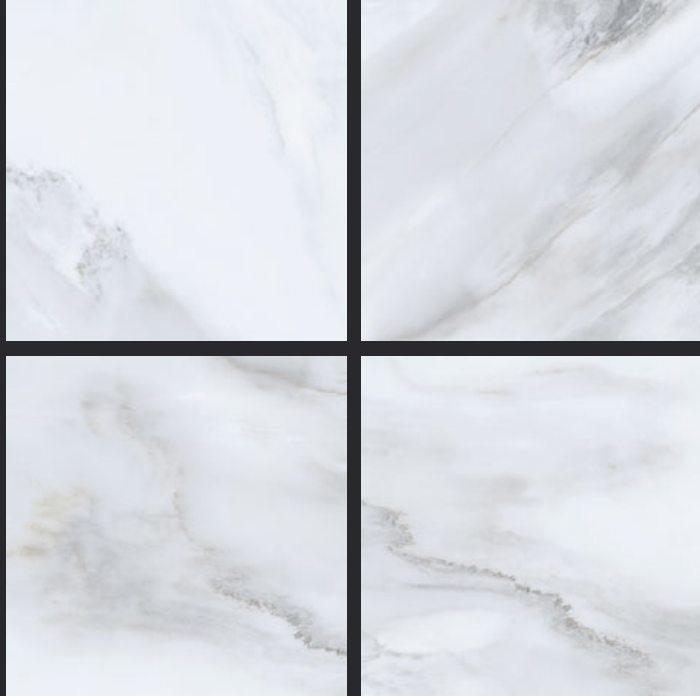

GLAZED
VITRIFIED TILES
**600x
600mm**

Random Face