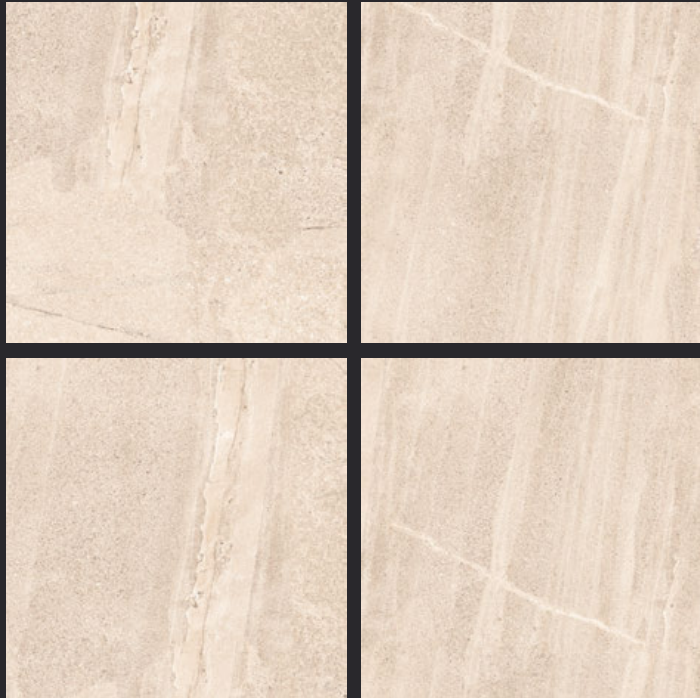

GLAZED
VITRIFIED TILES
**600x
600mm**

Random Face