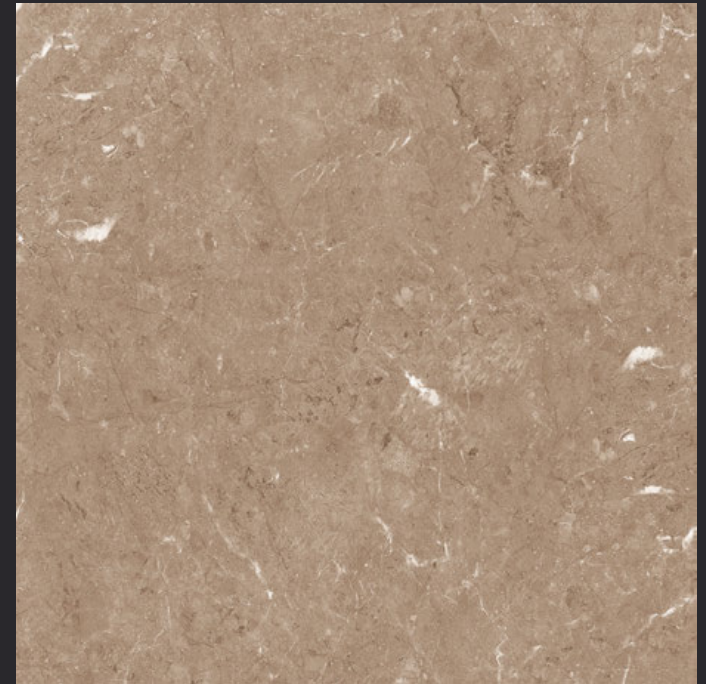

NATURAL SLATE COFFEE

GLOSSY FINISH

EURO PALLET PACKING

Size	Pcs. Per Box	Sq. Mtr. Per Box	Sq. Ft. Per Box	Weight Per Box In Kgs. (approx)	Sq. Mtr. Per Container	Total Boxes Per Container	Boxes Per Pallet	Total Pallets Per Cont	Thickness (mm) (approx)	Weight / CTN (approx)
60x60cm	4 pcs.	1.44	15.5	27.5	1440.00	1000	50	20	9.00	27500