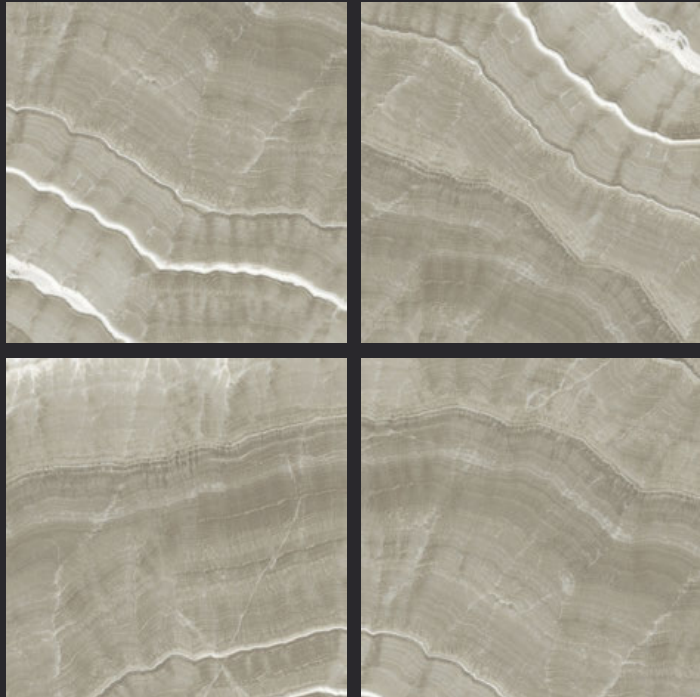

GLAZED
VITRIFIED TILES

600x
600mm

Random Face