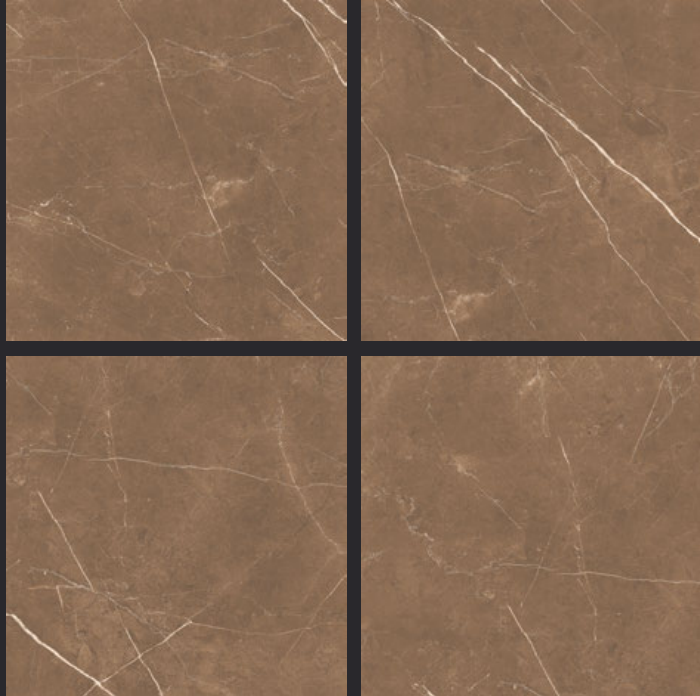

GLAZED
VITRIFIED TILES

600x
600mm

Random Face