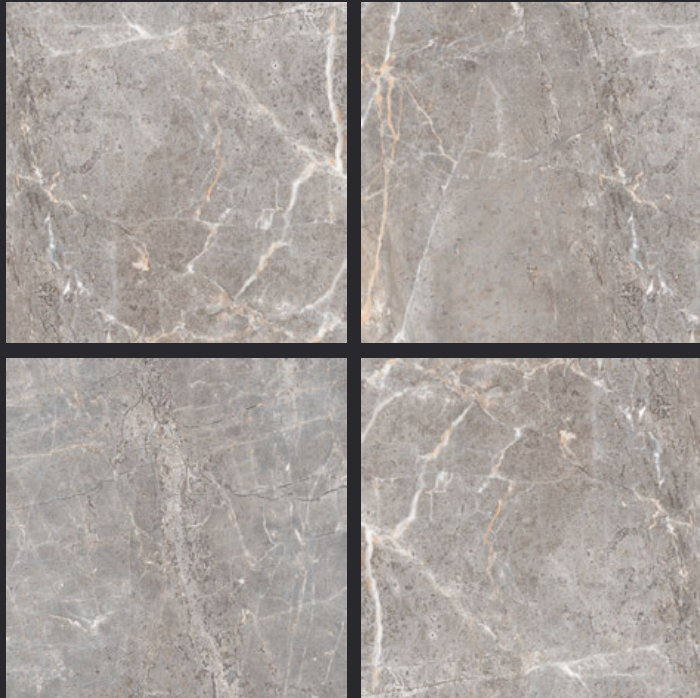

GLAZED
VITRIFIED TILES
**600x
600mm**

Random Face