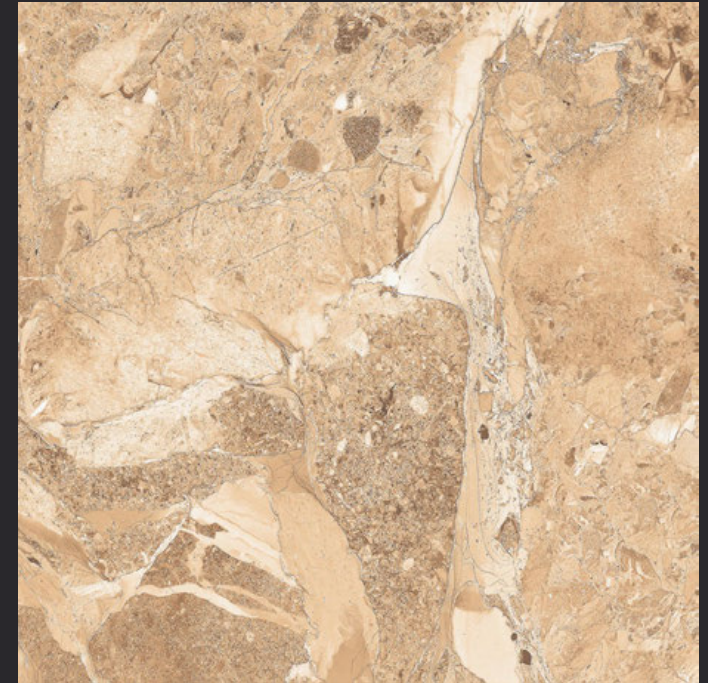

SVPL 2037

GLOSSY FINISH

EURO PALLET PACKING

Size	Pcs. Per Box	Sq. Mtr. Per Box	Sq. Ft. Per Box	Weight Per Box In Kgs. (approx)	Sq. Mtr. Per Container	Total Boxes Per Container	Boxes Per Pallet	Total Pallets Per Cont	Thickness (mm) (approx)	Weight / CTN (approx)
60x60cm	4 pcs.	1.44	15.5	27.5	1440.00	1000	50	20	9.00	27500