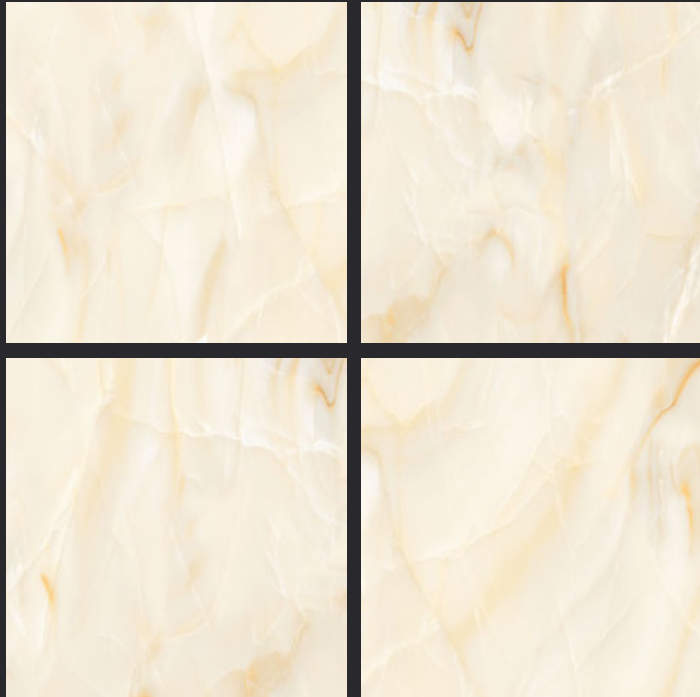

GLAZED
VITRIFIED TILES
**600x
600mm**

Random Face