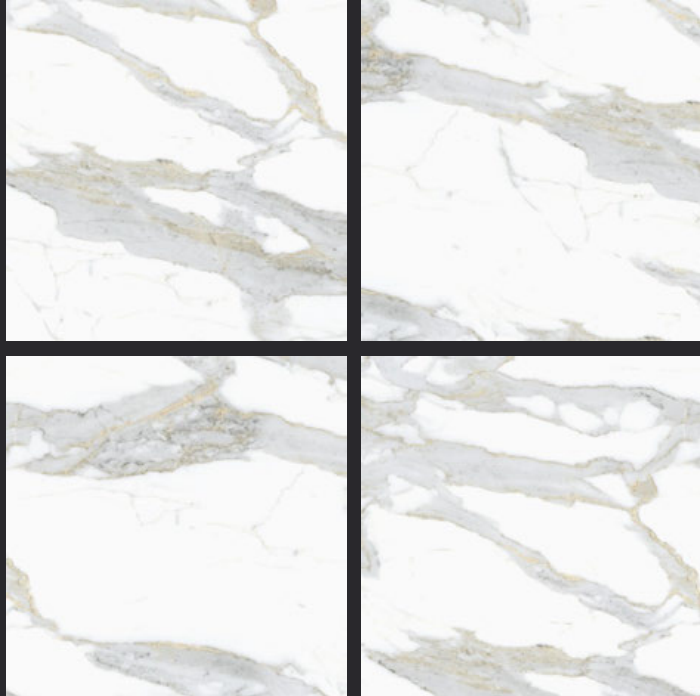

GLAZED
VITRIFIED TILES
**600x
600mm**

Random Face