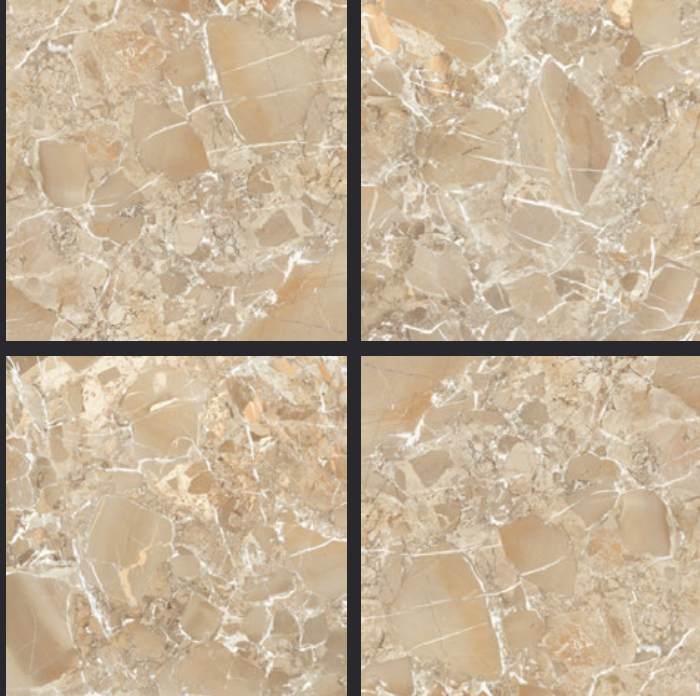

GLAZED
VITRIFIED TILES
**600x
600mm**

Random Face