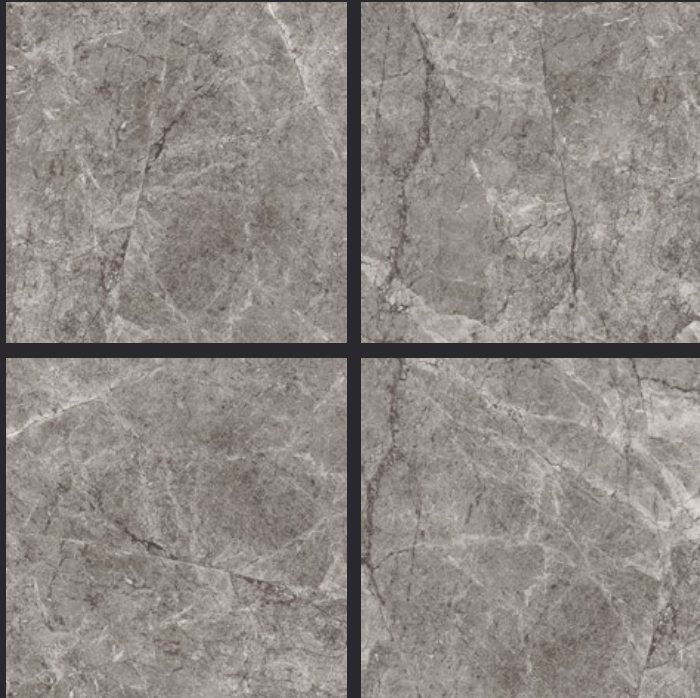

GLAZED
VITRIFIED TILES

600x
600mm

Random Face