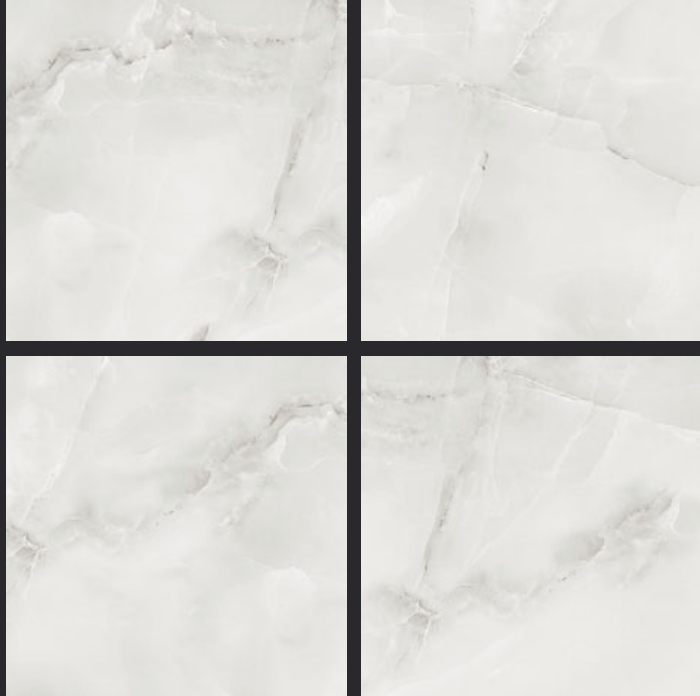

GLAZED
VITRIFIED TILES

600x
600mm

Random Face