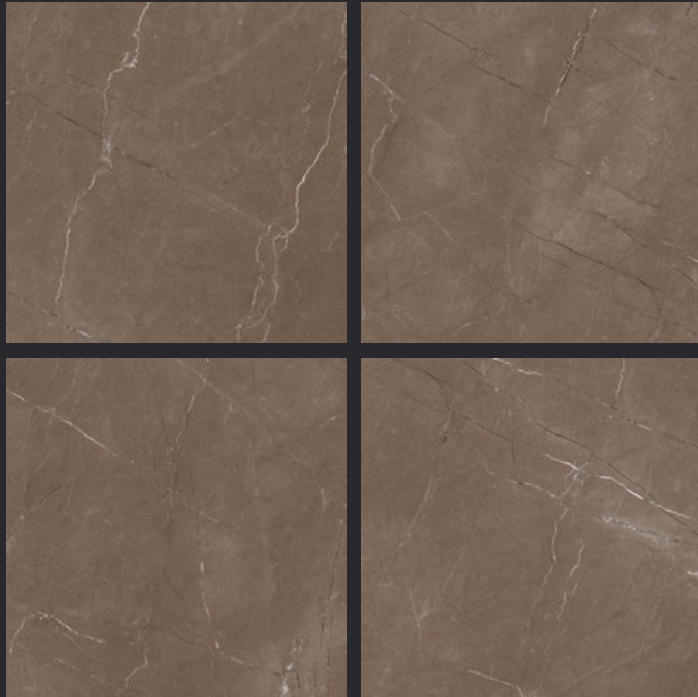

GLAZED  
VITRIFIED TILES

600x  
600mm

Random Face

SVPL 2020

GLOSSY FINISH