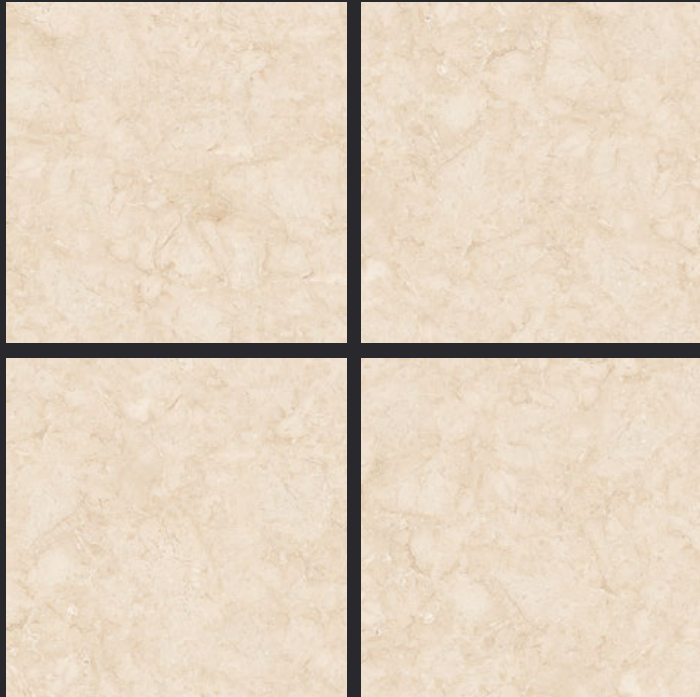

GLAZED
VITRIFIED TILES

600x
600mm

Random Face