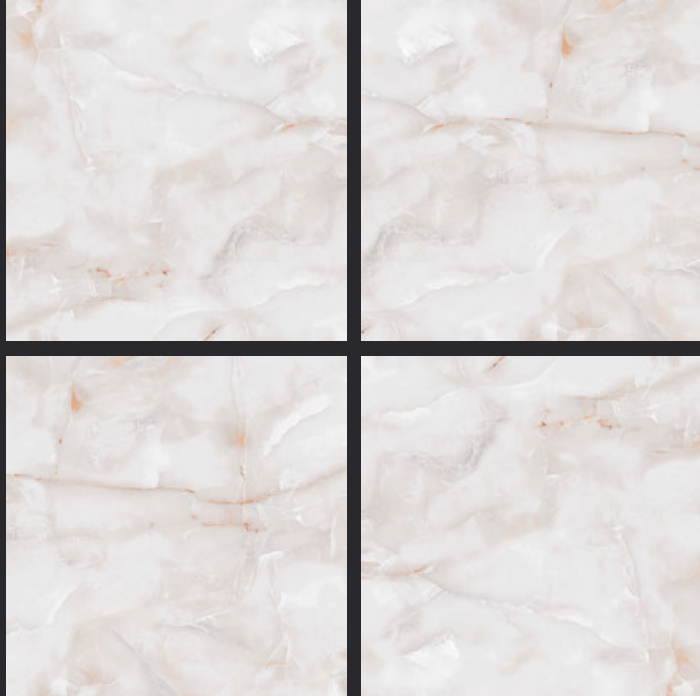

GLAZED
VITRIFIED TILES
**600x
600mm**

Random Face