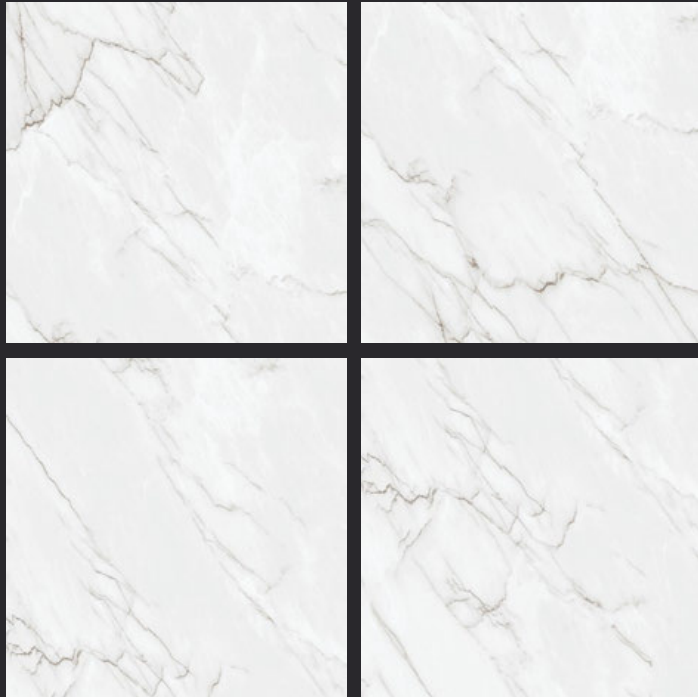

GLAZED
VITRIFIED TILES
**600x
600mm**

Random Face