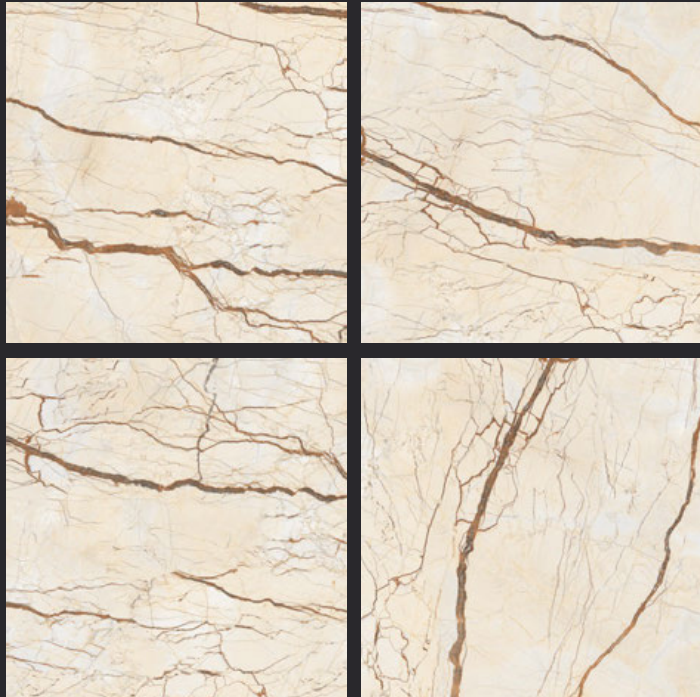

GLAZED
VITRIFIED TILES
**600x
600mm**

Random Face