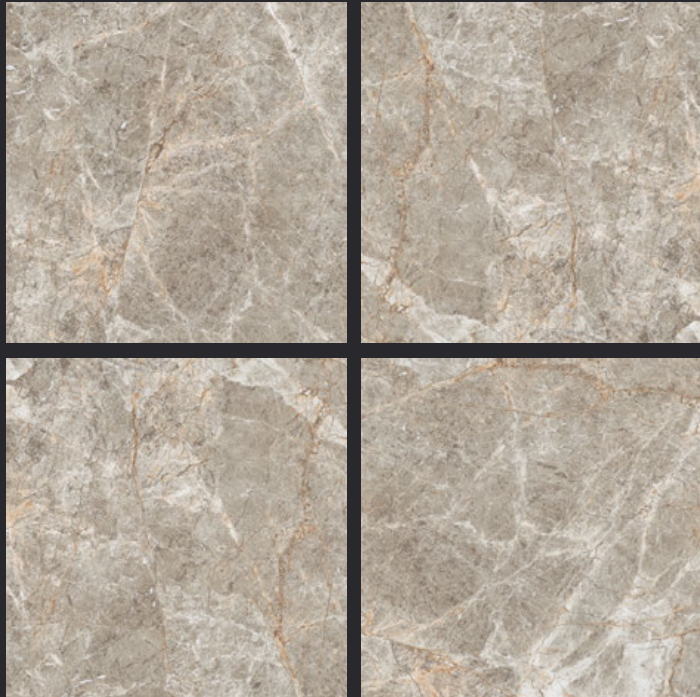

GLAZED
VITRIFIED TILES

600x
600mm

Random Face