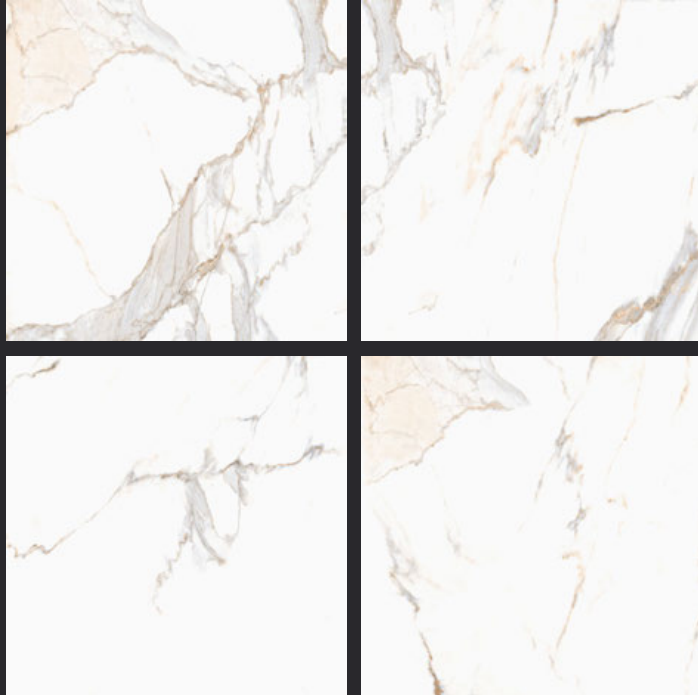

GLAZED
VITRIFIED TILES
**600x
600mm**

Random Face