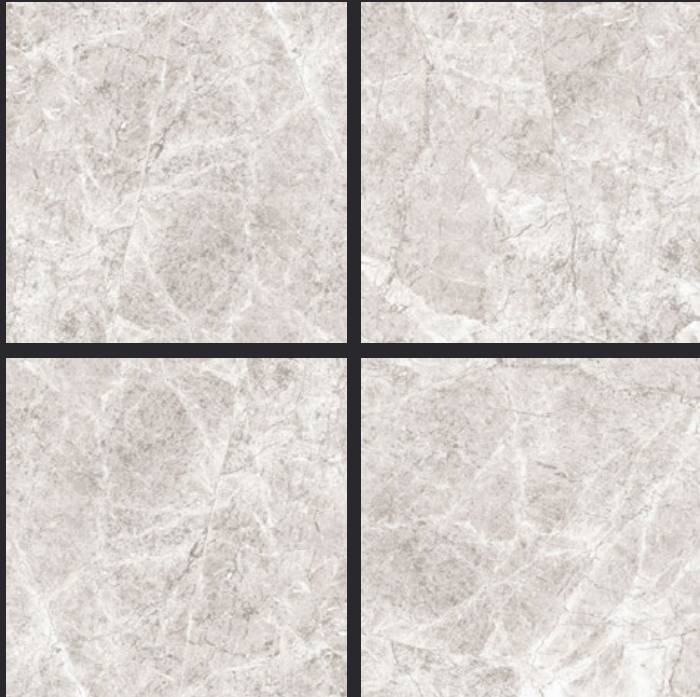

GLAZED
VITRIFIED TILES

600x
600mm

Random Face