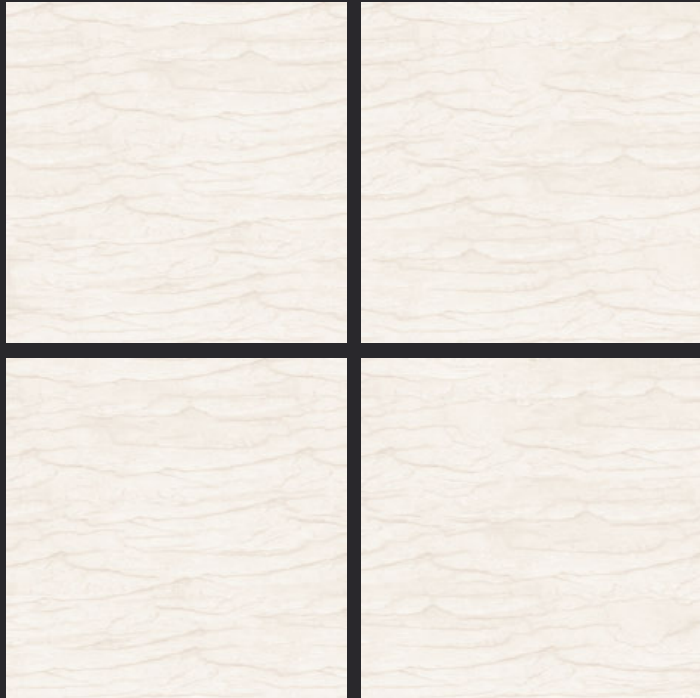

GLAZED
VITRIFIED TILES

600x
600mm

Random Face