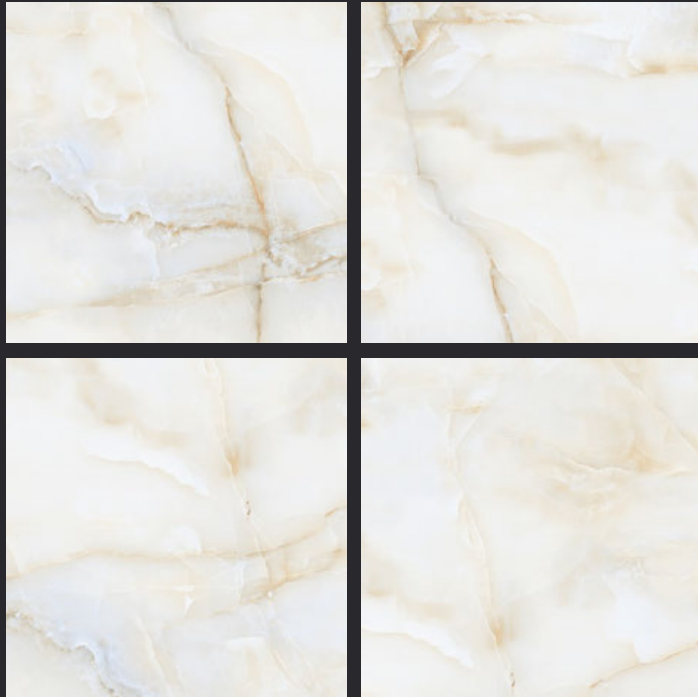

GLAZED
VITRIFIED TILES
**600x
600mm**

Random Face