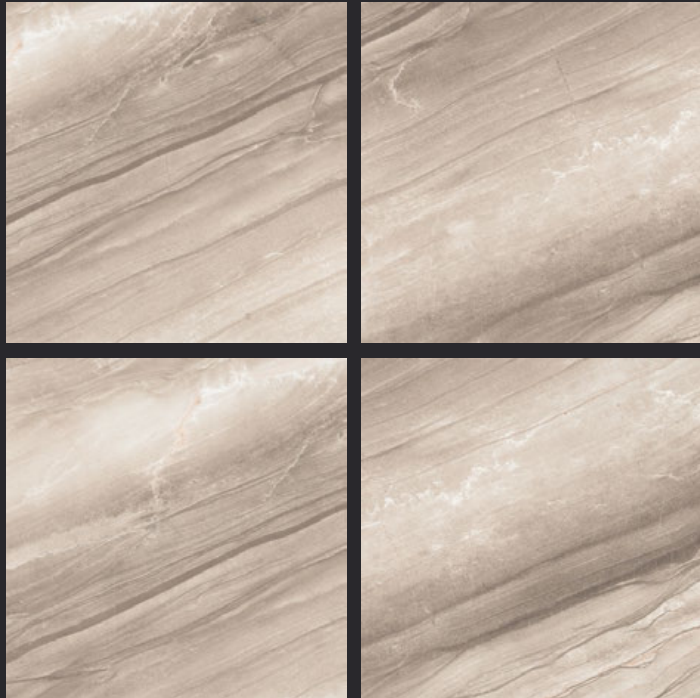

GLAZED
VITRIFIED TILES
**600x
600mm**

Random Face