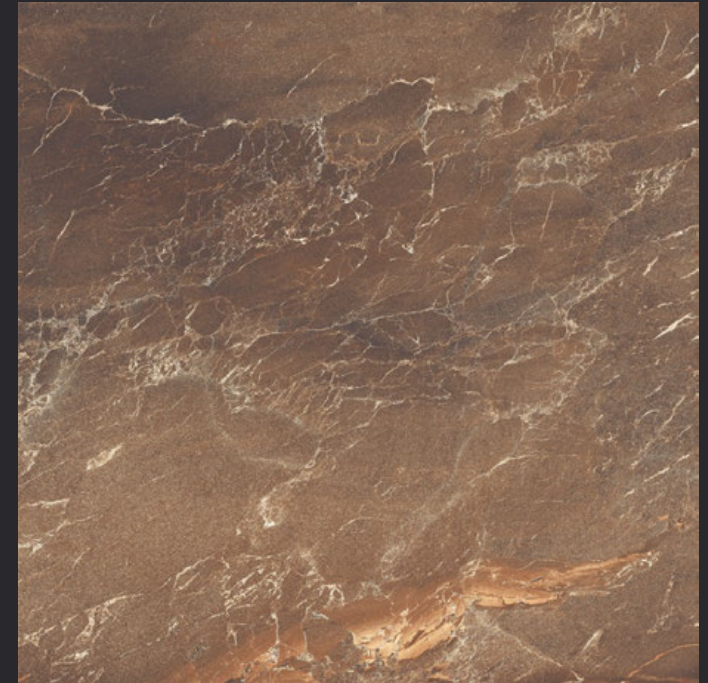

TITAN BROWN

GLOSSY FINISH

EURO PALLET PACKING

Size	Pcs. Per Box	Sq. Mtr. Per Box	Sq. Ft. Per Box	Weight Per Box In Kgs. (approx)	Sq. Mtr. Per Container	Total Boxes Per Container	Boxes Per Pallet	Total Pallets Per Cont	Thickness (mm) (approx)	Weight / CTN (approx)
60x60cm	4 pcs.	1.44	15.5	27.5	1440.00	1000	50	20	9.00	27500