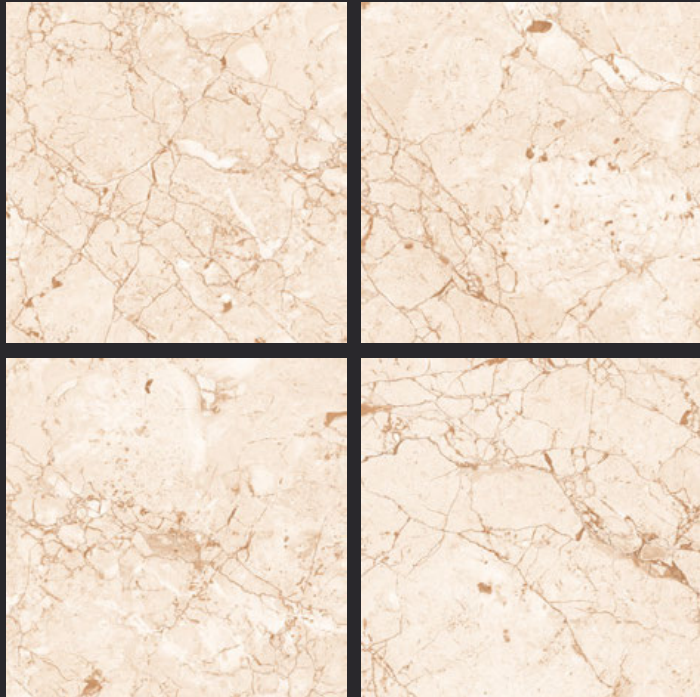

GLAZED
VITRIFIED TILES
**600x
600mm**

Random Face