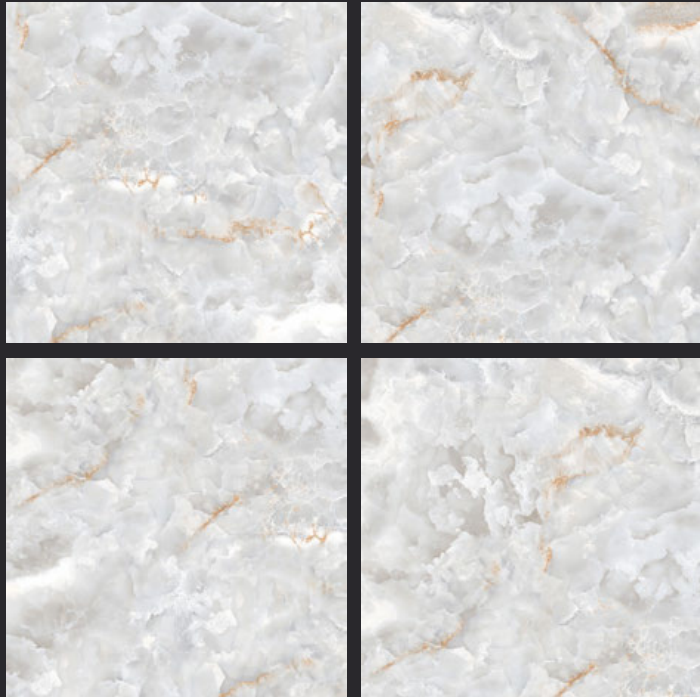

GLAZED
VITRIFIED TILES
**600x
600mm**

Random Face