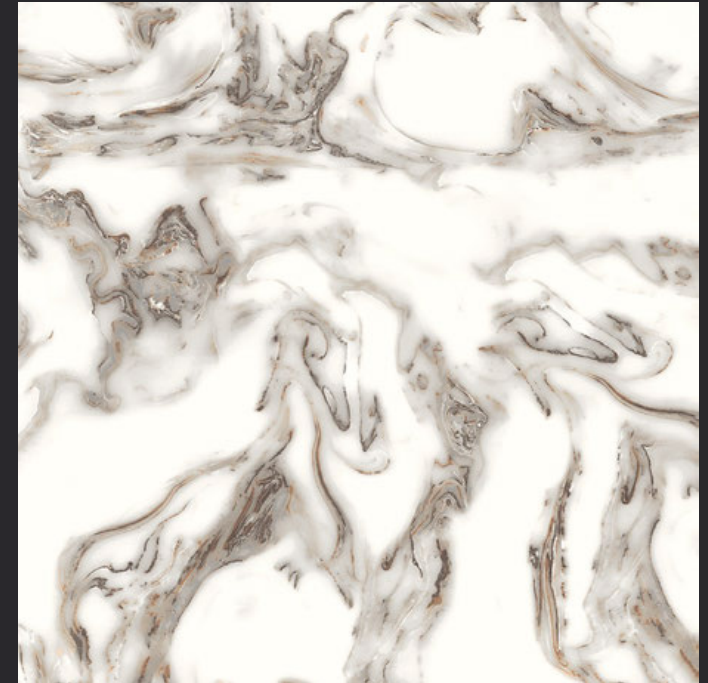

GLAZED
VITRIFIED TILES
**600x
600mm**

VISTA NATURAL
GLOSSY FINISH

EURO PALLET PACKING

Size	Pcs. Per Box	Sq. Mtr. Per Box	Sq. Ft. Per Box	Weight Per Box In Kgs. (approx)	Sq. Mtr. Per Container	Total Boxes Per Container	Boxes Per Pallet	Total Pallets Per Cont	Thickness (mm) (approx)	Weight / CTN (approx)
60x60cm	4 pcs.	1.44	15.5	27.5	1440.00	1000	50	20	9.00	27500