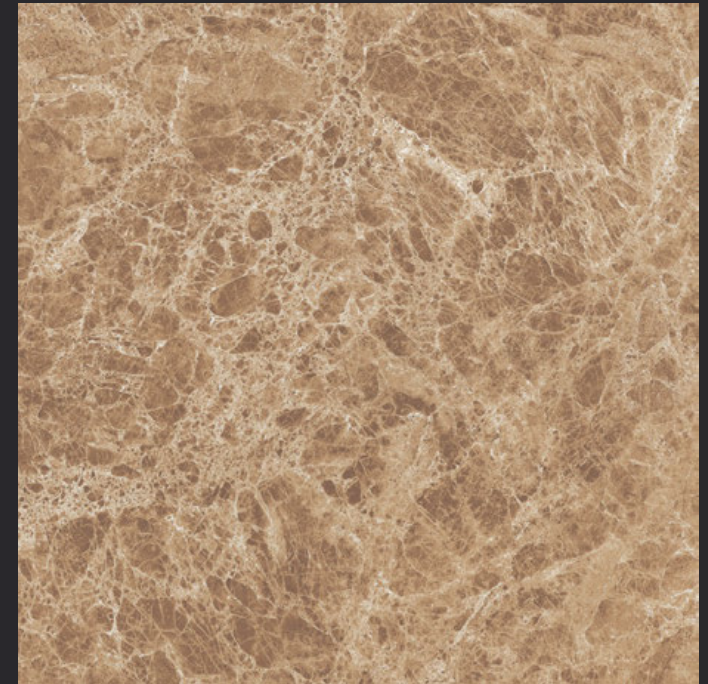

GLAZED
VITRIFIED TILES

600x
600mm

1014

GLOSSY FINISH

EURO PALLET PACKING

Size	Pcs. Per Box	Sq. Mtr. Per Box	Sq. Ft. Per Box	Weight Per Box In Kgs. (approx)	Sq. Mtr. Per Container	Total Boxes Per Container	Boxes Per Pallet	Total Pallets Per Cont	Thickness (mm) (approx)	Weight / CTN (approx)
60x60cm	4 pcs.	1.44	15.5	27.5	1440.00	1000	50	20	9.00	27500