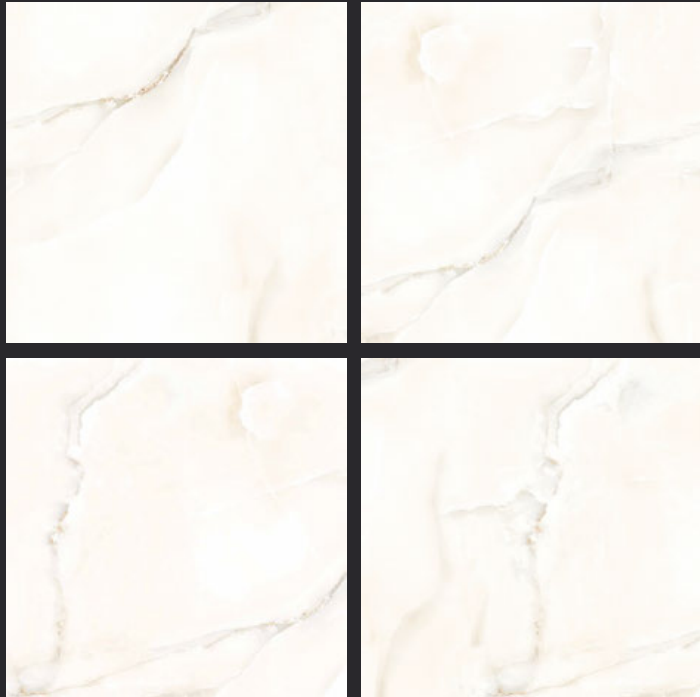

GLAZED
VITRIFIED TILES
**600x
600mm**

Random Face