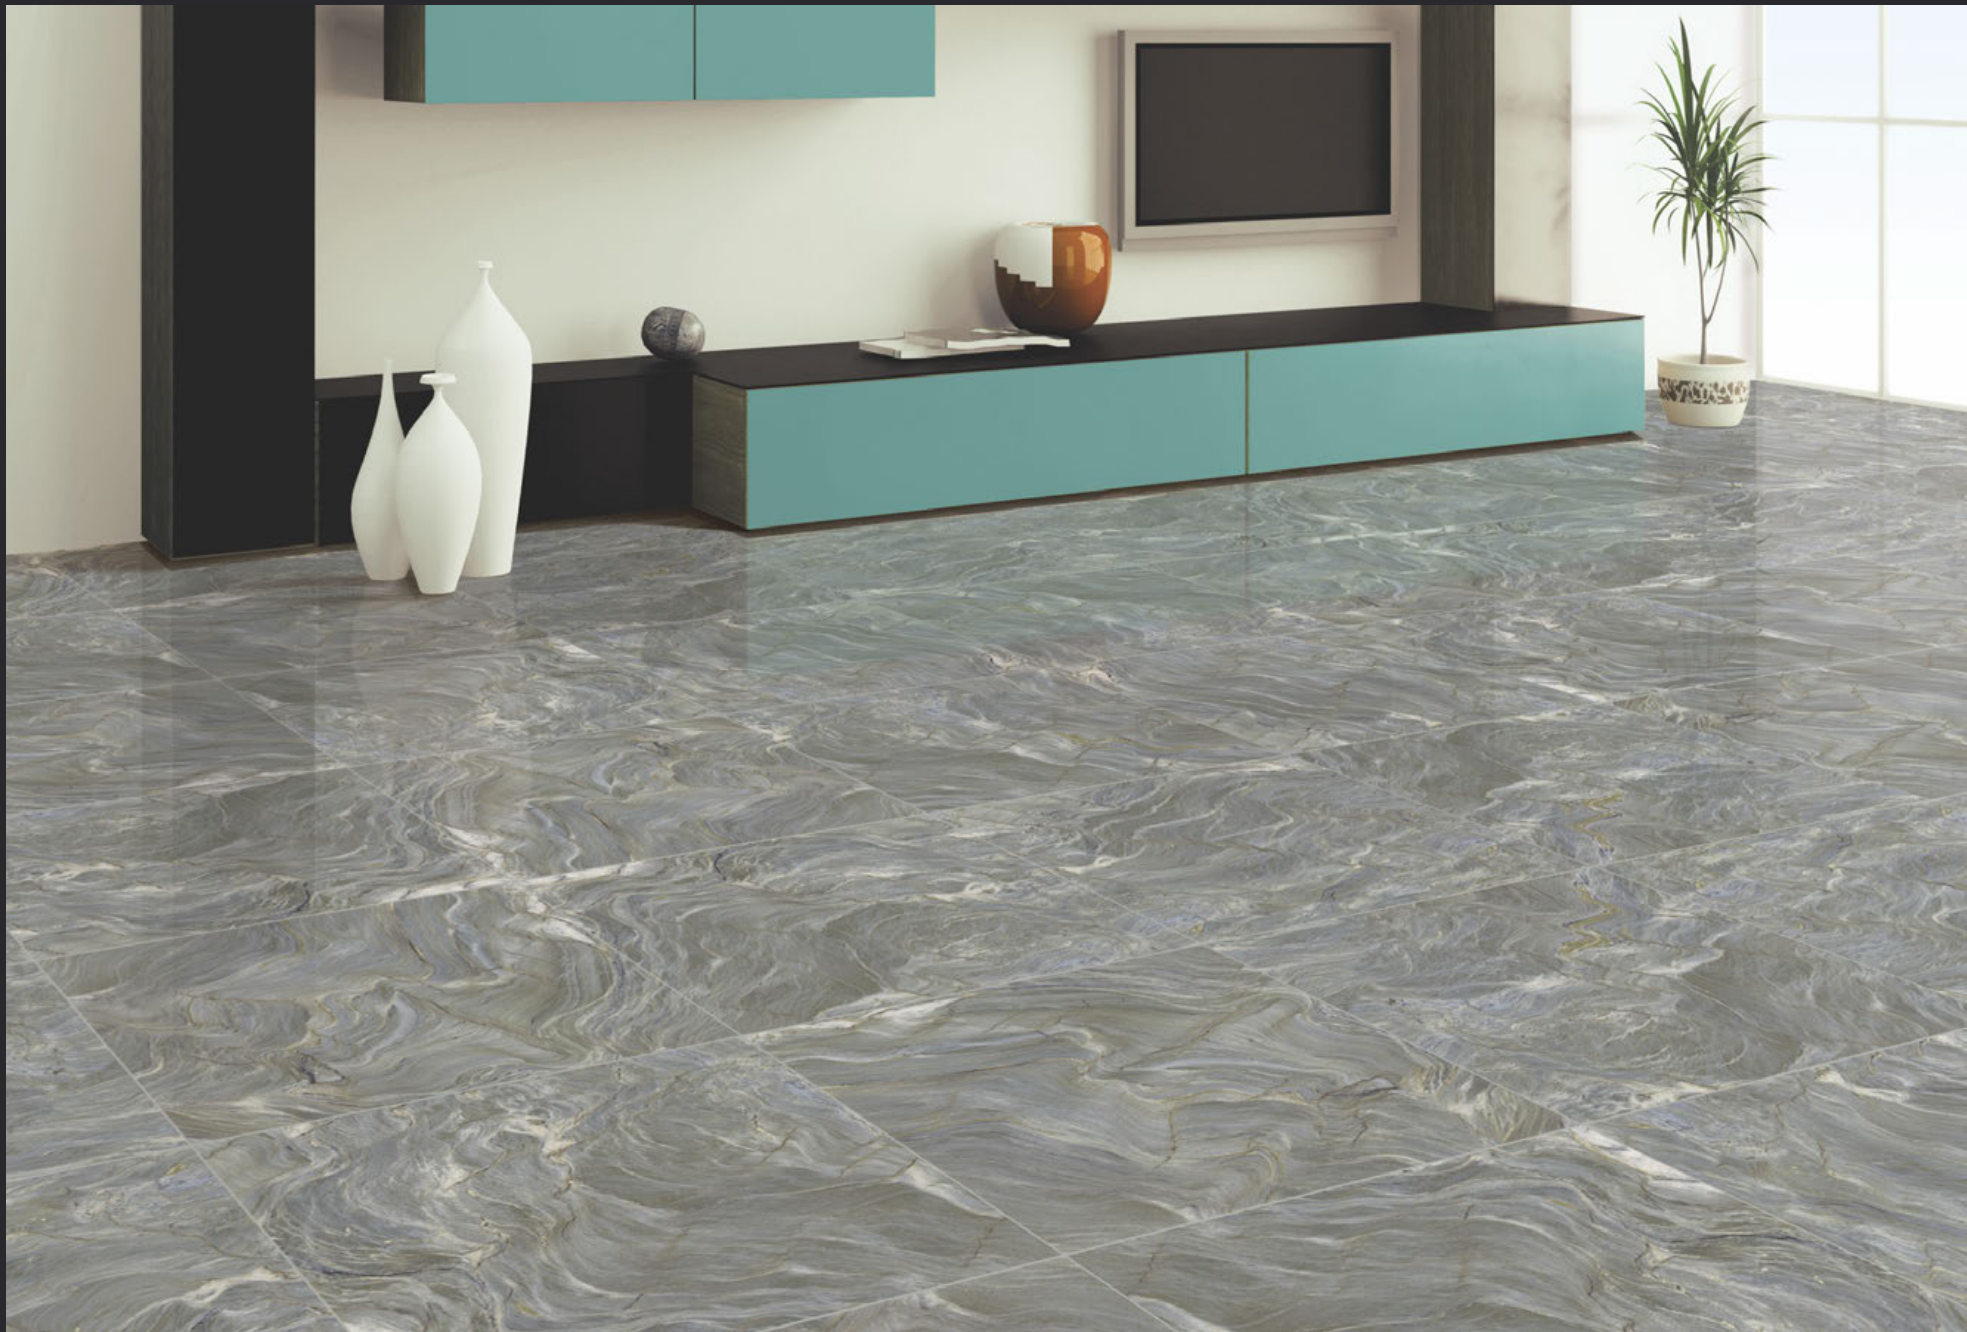

GLAZED
VITRIFIED TILES
**600x
600mm**

Random Face

VERBENA MINT

GLOSSY FINISH

EURO PALLET PACKING

Size	Pcs. Per Box	Sq. Mtr. Per Box	Sq. Ft. Per Box	Weight Per Box In Kgs. (approx)	Sq. Mtr. Per Container	Total Boxes Per Container	Boxes Per Pallet	Total Pallets Per Cont	Thickness (mm) (approx)	Weight / CTN (approx)
60x60cm	4 pcs.	1.44	15.5	27.5	1440.00	1000	50	20	9.00	27500