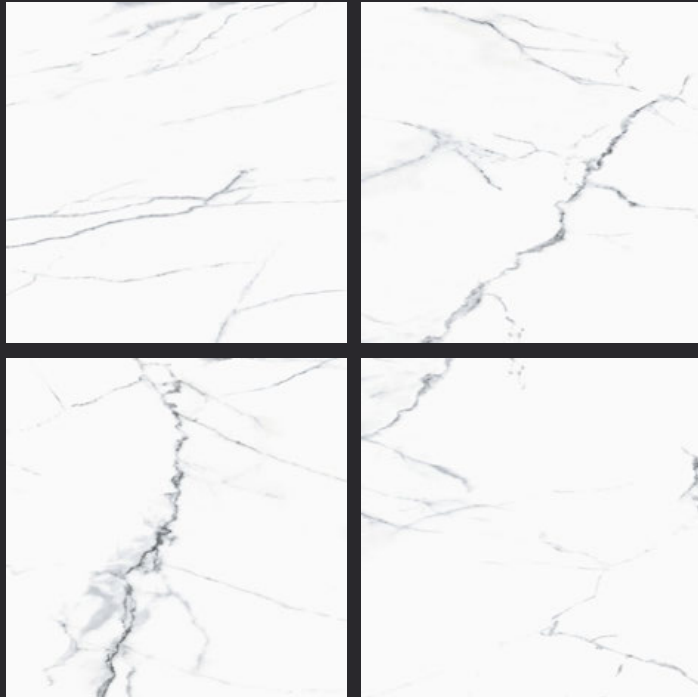

GLAZED
VITRIFIED TILES
**600x
600mm**

Random Face