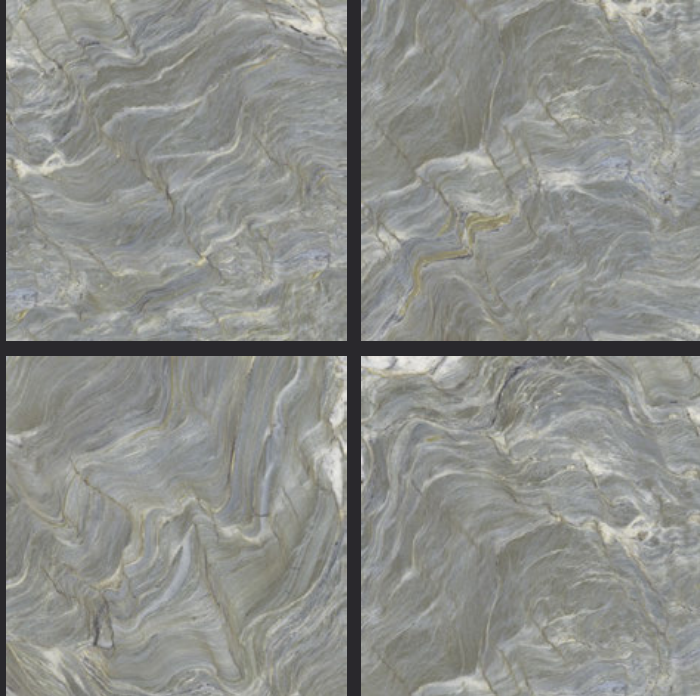

GLAZED
VITRIFIED TILES
**600x
600mm**

Random Face