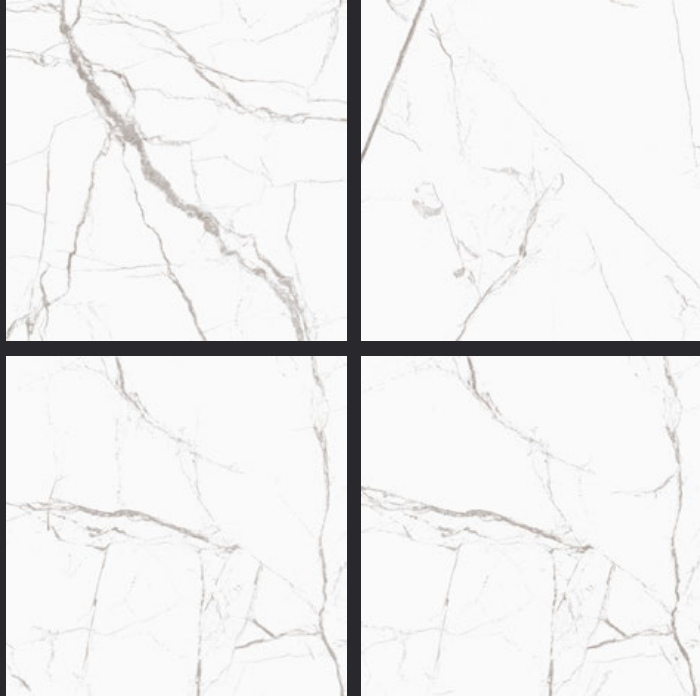

GLAZED
VITRIFIED TILES
**600x
600mm**

Random Face

VENATINO BIANCO

GLOSSY FINISH

EURO PALLET PACKING

Size	Pcs. Per Box	Sq. Mtr. Per Box	Sq. Ft. Per Box	Weight Per Box In Kgs. (approx)	Sq. Mtr. Per Container	Total Boxes Per Container	Boxes Per Pallet	Total Pallets Per Cont	Thickness (mm) (approx)	Weight / CTN (approx)
60x60cm	4 pcs.	1.44	15.5	27.5	1440.00	1000	50	20	9.00	27500