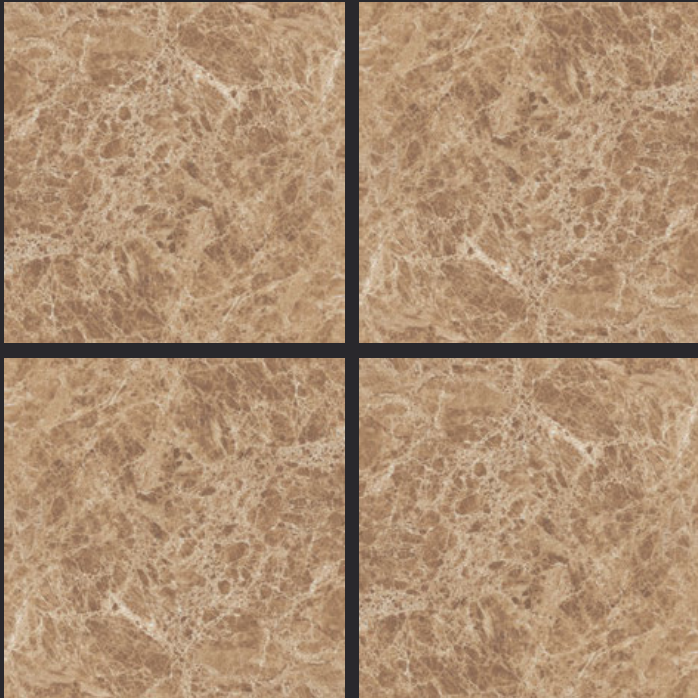

GLAZED
VITRIFIED TILES

600x
600mm

1014

GLOSSY FINISH

EURO PALLET PACKING

Size	Pcs. Per Box	Sq. Mtr. Per Box	Sq. Ft. Per Box	Weight Per Box In Kgs. (approx)	Sq. Mtr. Per Container	Total Boxes Per Container	Boxes Per Pallet	Total Pallets Per Cont	Thickness (mm) (approx)	Weight / CTN (approx)
60x60cm	4 pcs.	1.44	15.5	27.5	1440.00	1000	50	20	9.00	27500