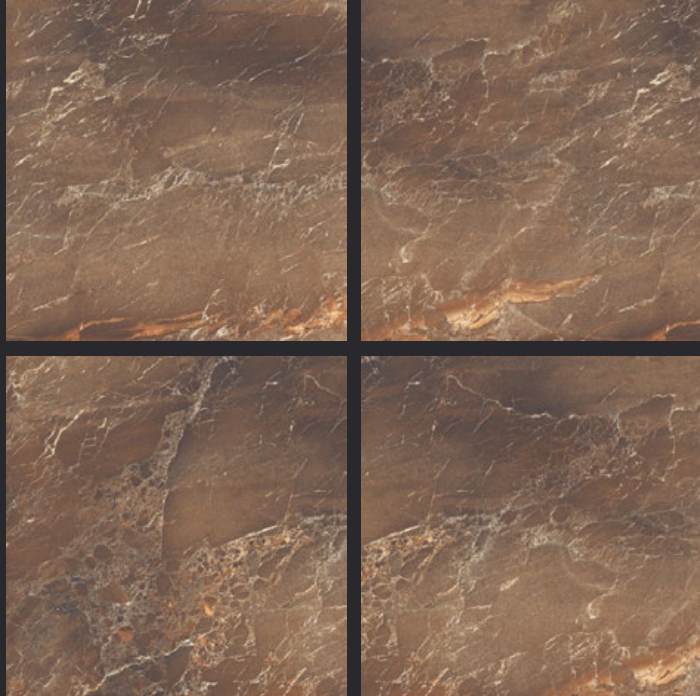

GLAZED
VITRIFIED TILES

600x
600mm

Random Face