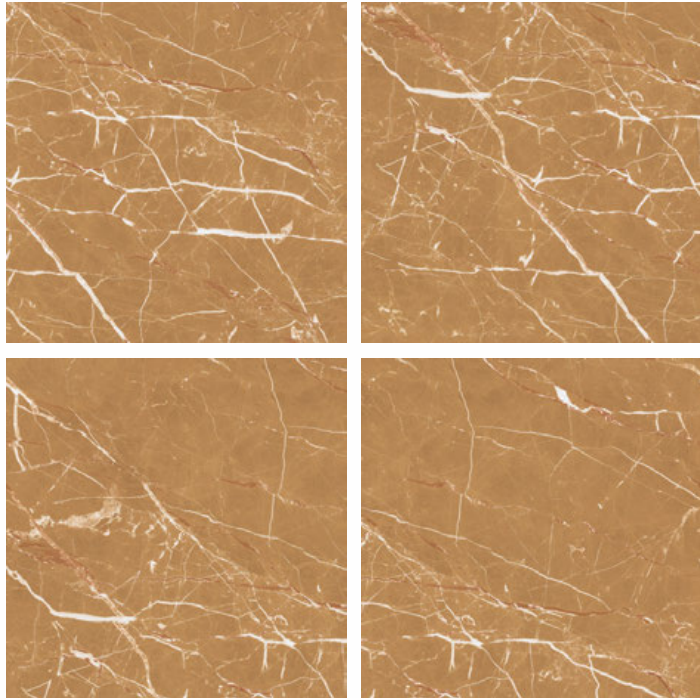

GLAZED
VITRIFIED TILES
**600x
600mm**

Random Face