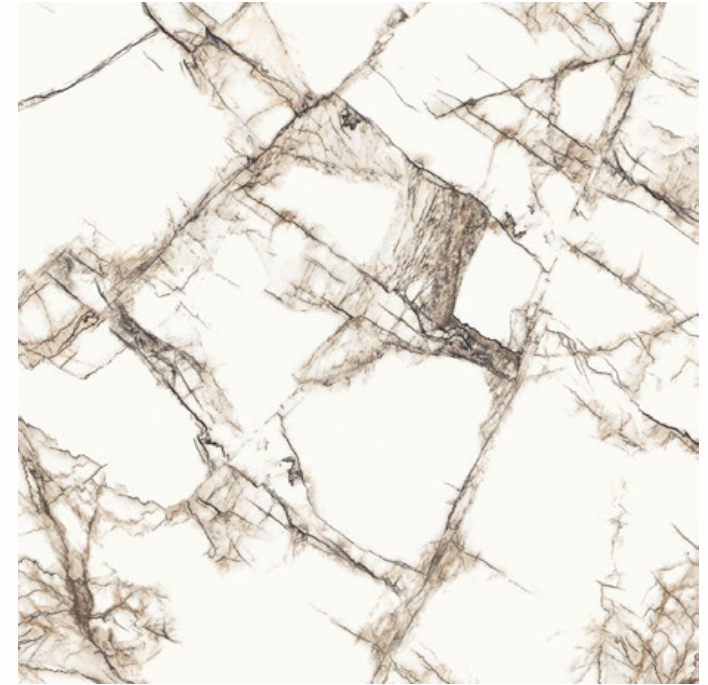

FRACTAL WHITE

HIGH GLOSS FINISH

EURO PALLET PACKING

Size	Pcs. Per Box	Sq. Mtr. Per Box	Sq. Ft. Per Box	Weight Per Box In Kgs. (approx)	Sq. Mtr. Per Container	Total Boxes Per Container	Boxes Per Pallet	Total Pallets Per Cont	Thickness (mm) (approx)	Weight / CTN (approx)
60x60cm	4 pcs.	1.44	15.5	27.5	1440.00	1000	50	20	9.00	27500