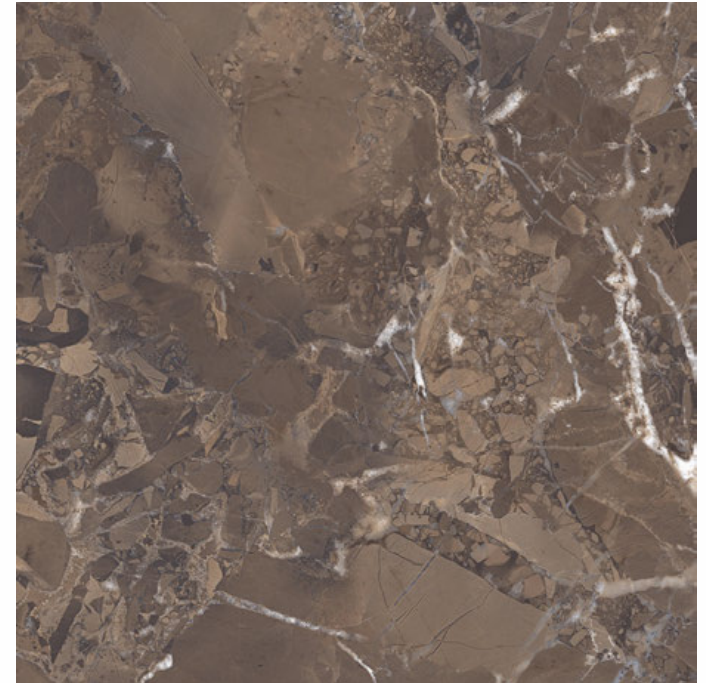

MELIBEA CAFE
HIGH GLOSS FINISH

EURO PALLET PACKING

Size	Pcs. Per Box	Sq. Mtr. Per Box	Sq. Ft. Per Box	Weight Per Box In Kgs. (approx)	Sq. Mtr. Per Container	Total Boxes Per Container	Boxes Per Pallet	Total Pallets Per Cont	Thickness (mm) (approx)	Weight / CTN (approx)
60x60cm	4 pcs.	1.44	15.5	27.5	1440.00	1000	50	20	9.00	27500