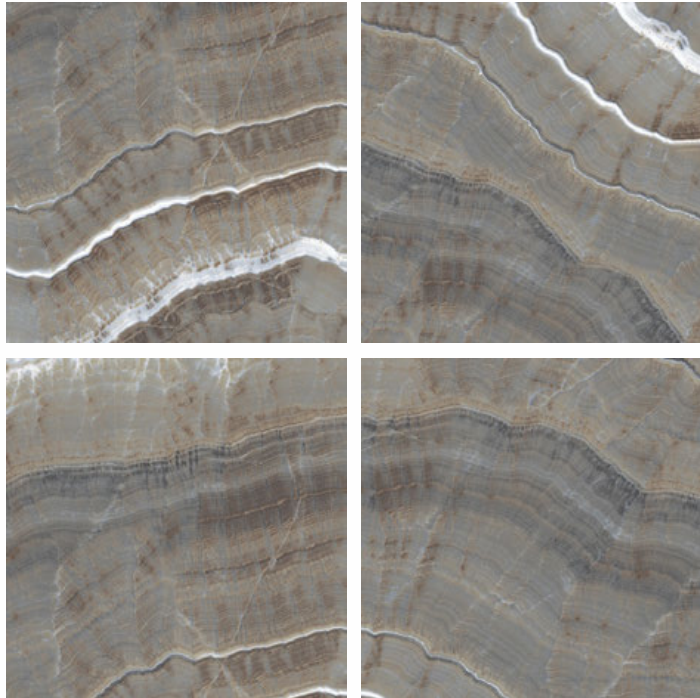

GLAZED
VITRIFIED TILES

600x
600mm

Random Face