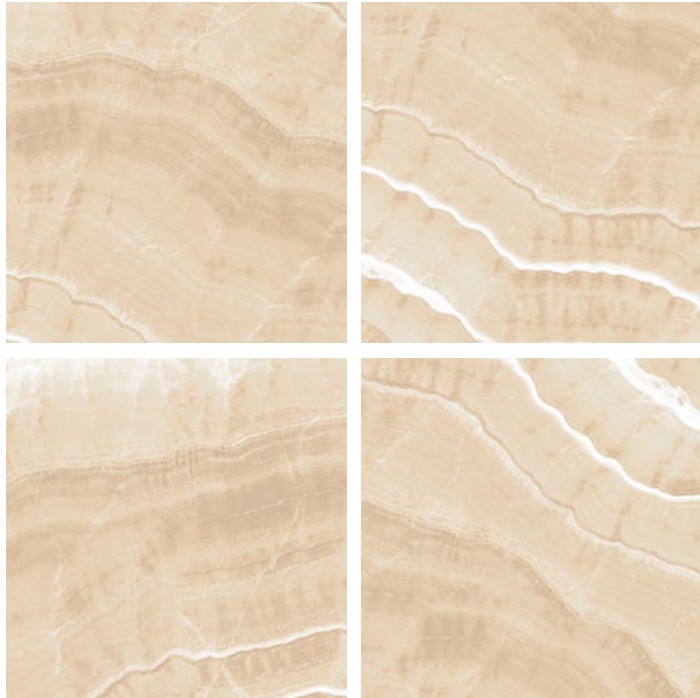

GLAZED
VITRIFIED TILES
**600x
600mm**

Random Face