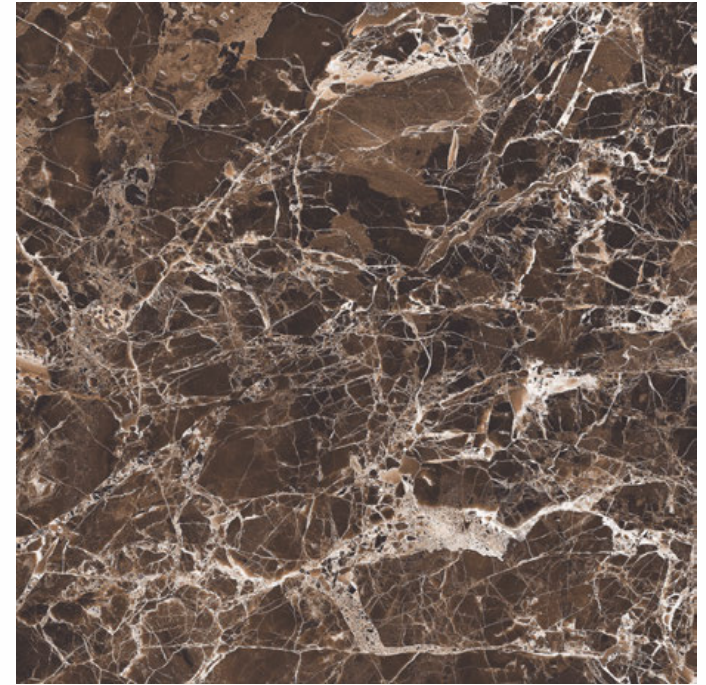

## NEO EMPERA BROWN

HIGH GLOSS FINISH