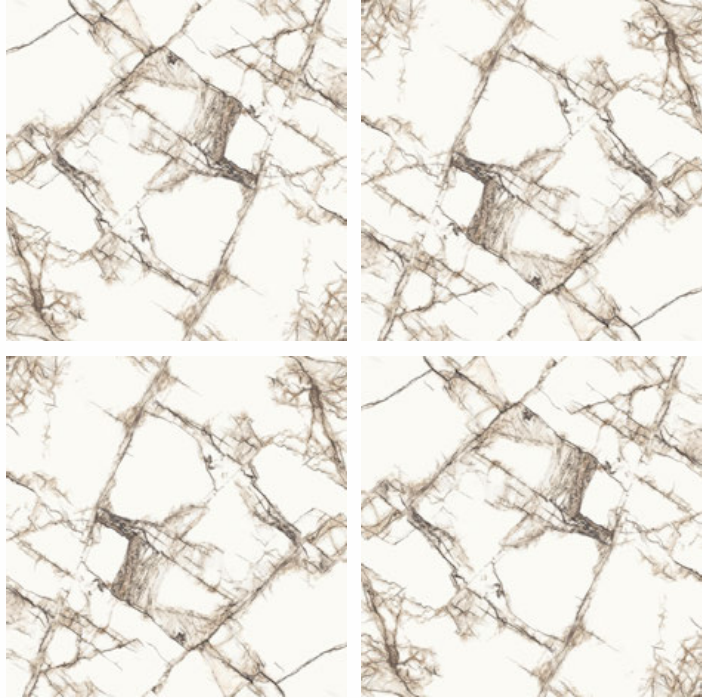

GLAZED
VITRIFIED TILES
**600x
600mm**

Random Face