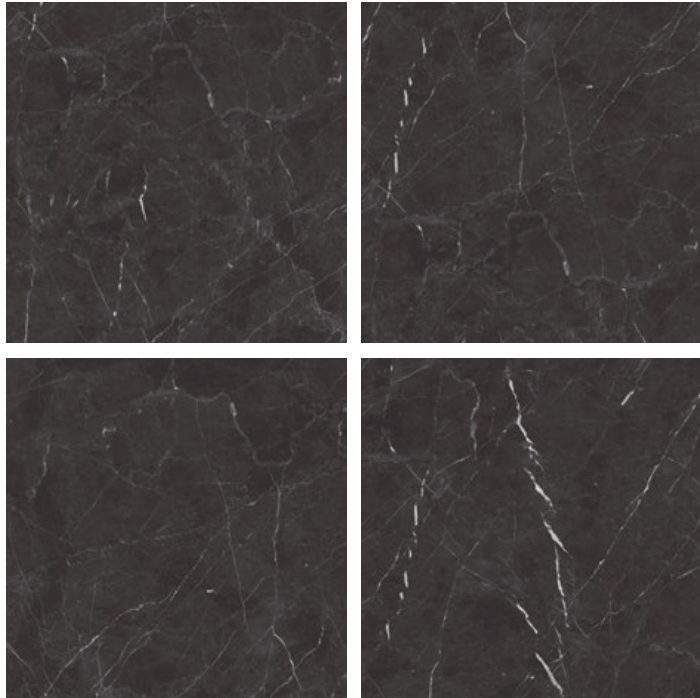

GLAZED
VITRIFIED TILES
**600x
600mm**

Random Face