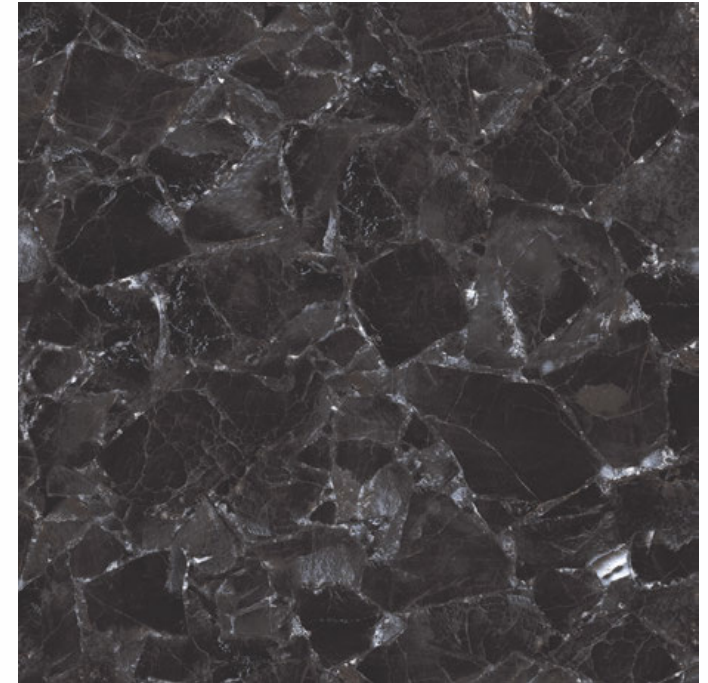

H 5023 BLACK

HIGH GLOSS FINISH

EURO PALLET PACKING

Size	Pcs. Per Box	Sq. Mtr. Per Box	Sq. Ft. Per Box	Weight Per Box In Kgs. (approx)	Sq. Mtr. Per Container	Total Boxes Per Container	Boxes Per Pallet	Total Pallets Per Cont	Thickness (mm) (approx)	Weight / CTN (approx)
60x60cm	4 pcs.	1.44	15.5	27.5	1440.00	1000	50	20	9.00	27500