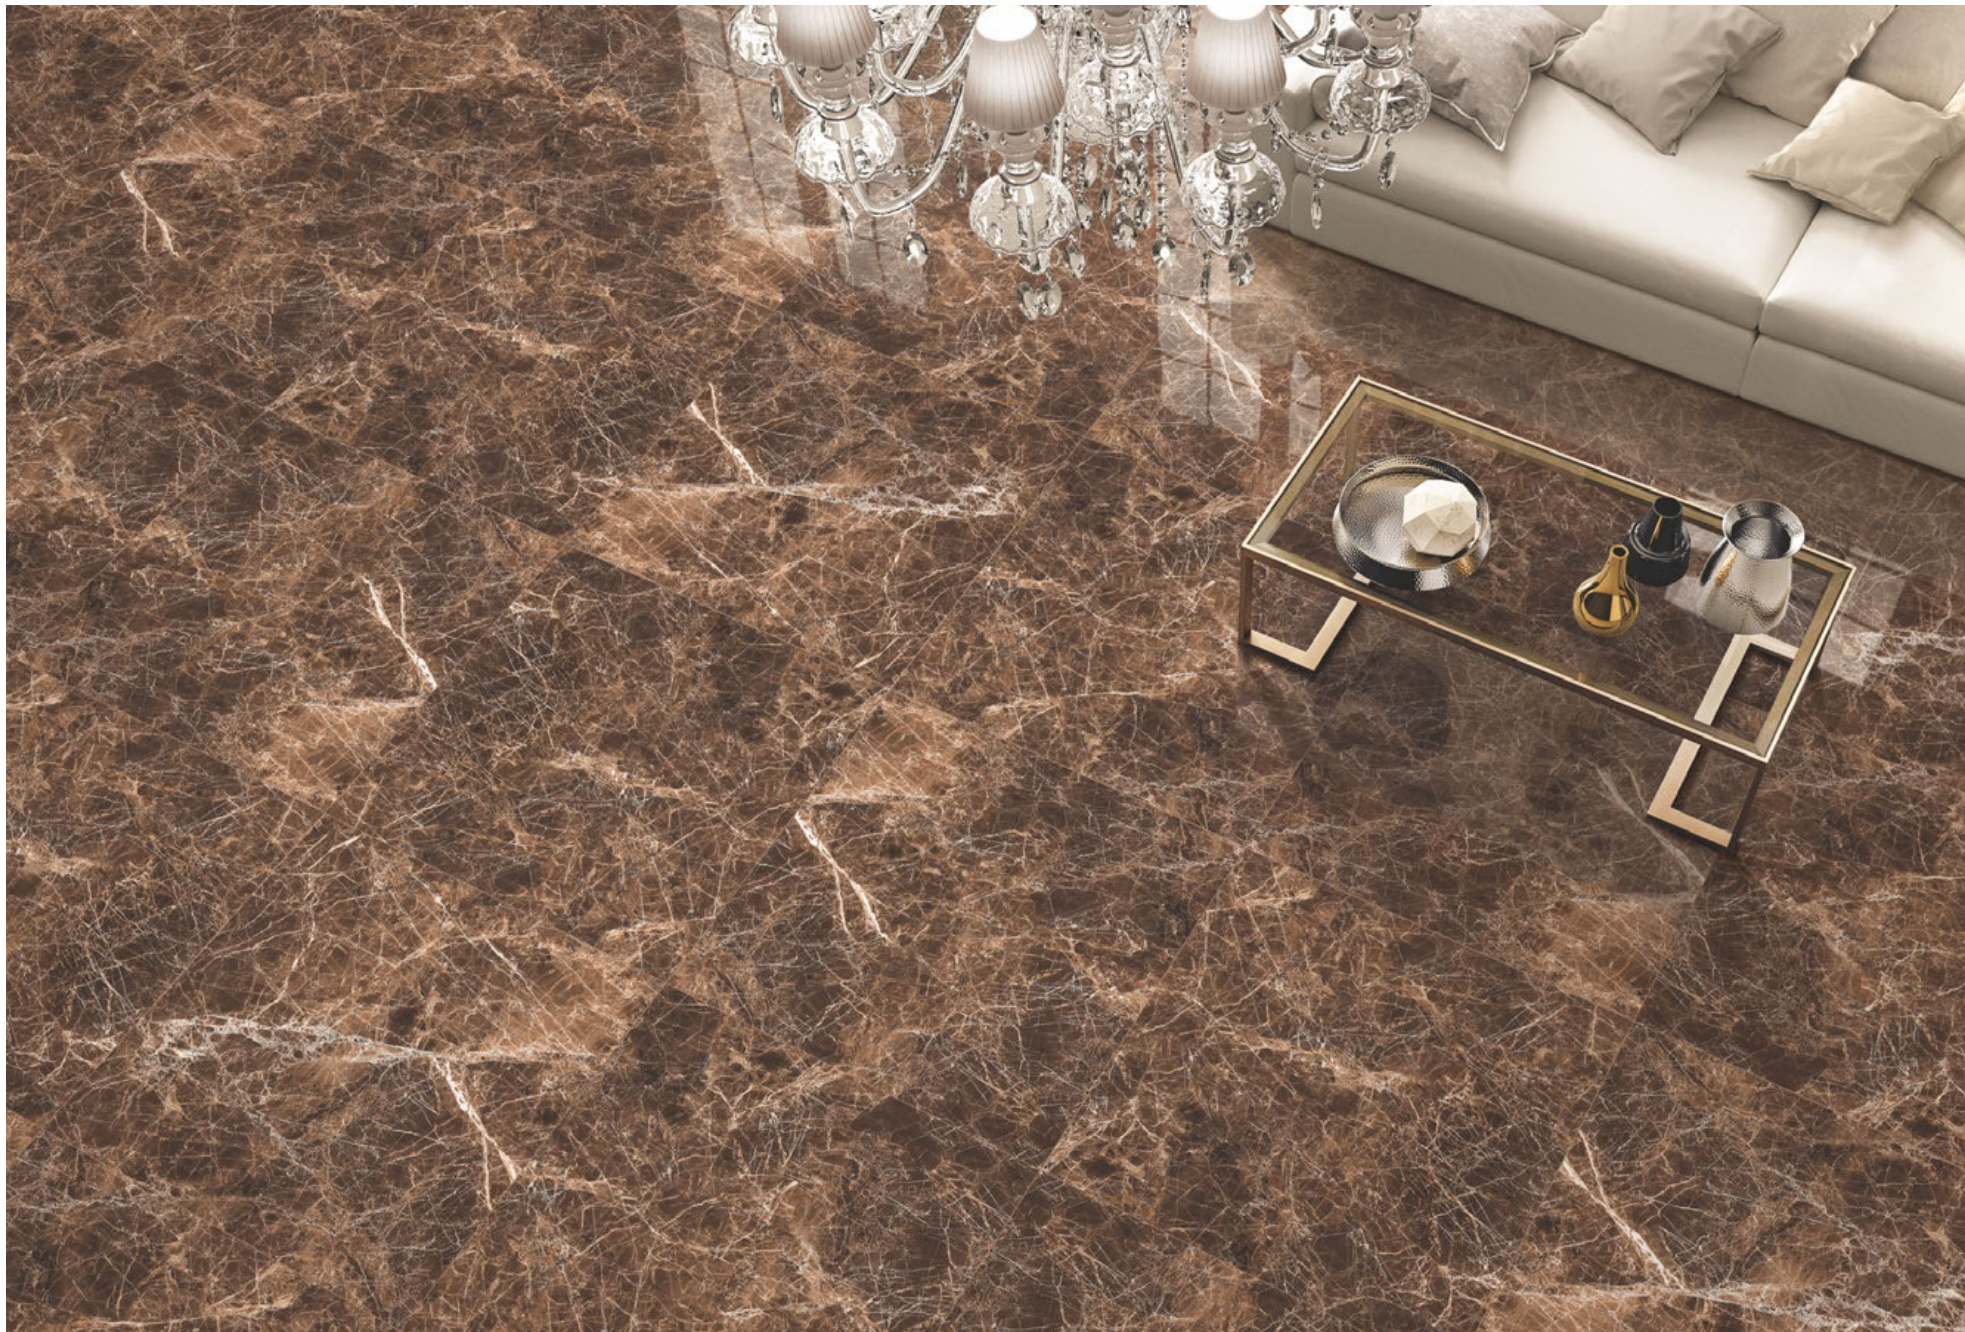

GLAZED  
VITRIFIED TILES  
**600x  
600mm**

Random Face

**COSMO CAFE**  
HIGH GLOSS FINISH

EURO PALLET PACKING

Size	Pcs. Per Box	Sq. Mtr. Per Box	Sq. Ft. Per Box	Weight Per Box In Kgs. (approx)	Sq. Mtr. Per Container	Total Boxes Per Container	Boxes Per Pallet	Total Pallets Per Cont	Thickness (mm) (approx)	Weight / CTN (approx)
60x60cm	4 pcs.	1.44	15.5	27.5	1440.00	1000	50	20	9.00	27500