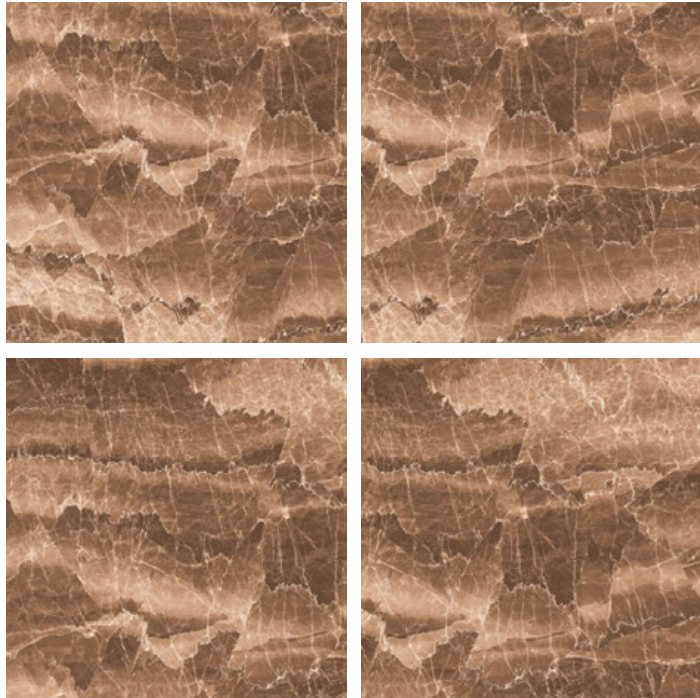

GLAZED
VITRIFIED TILES
**600x
600mm**

Random Face