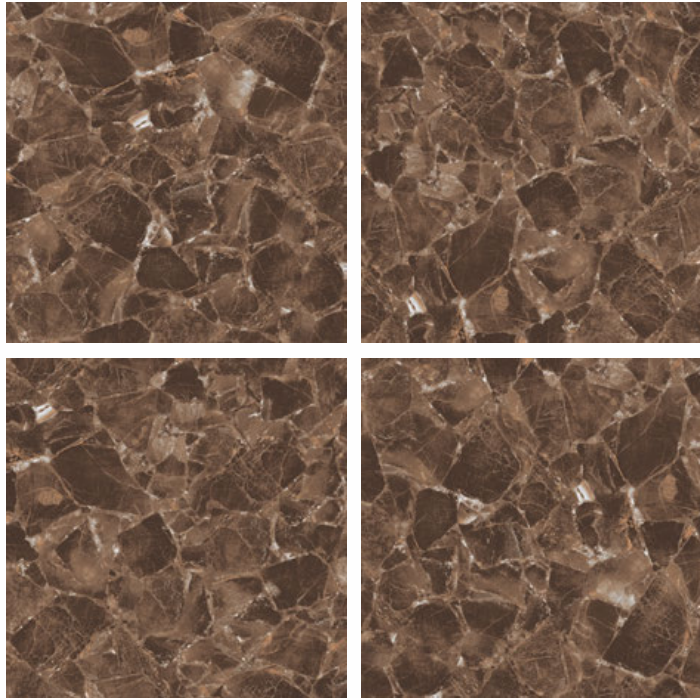

GLAZED
VITRIFIED TILES
**600x
600mm**

Random Face