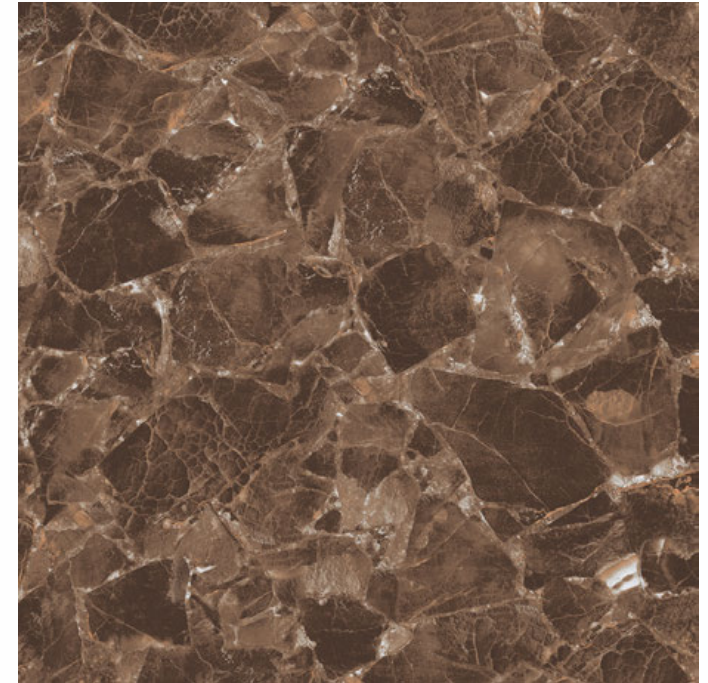

H 5023 BROWN

HIGH GLOSS FINISH

EURO PALLET PACKING

Size	Pcs. Per Box	Sq. Mtr. Per Box	Sq. Ft. Per Box	Weight Per Box In Kgs. (approx)	Sq. Mtr. Per Container	Total Boxes Per Container	Boxes Per Pallet	Total Pallets Per Cont	Thickness (mm) (approx)	Weight / CTN (approx)
60x60cm	4 pcs.	1.44	15.5	27.5	1440.00	1000	50	20	9.00	27500