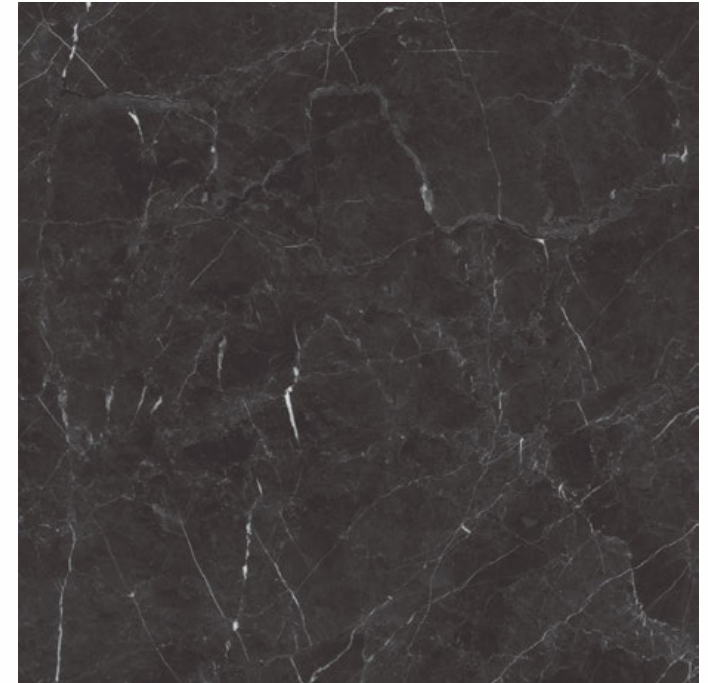

TITAN BLACK
HIGH GLOSS FINISH

EURO PALLET PACKING

Size	Pcs. Per Box	Sq. Mtr. Per Box	Sq. Ft. Per Box	Weight Per Box In Kgs. (approx)	Sq. Mtr. Per Container	Total Boxes Per Container	Boxes Per Pallet	Total Pallets Per Cont	Thickness (mm) (approx)	Weight / CTN (approx)
60x60cm	4 pcs.	1.44	15.5	27.5	1440.00	1000	50	20	9.00	27500