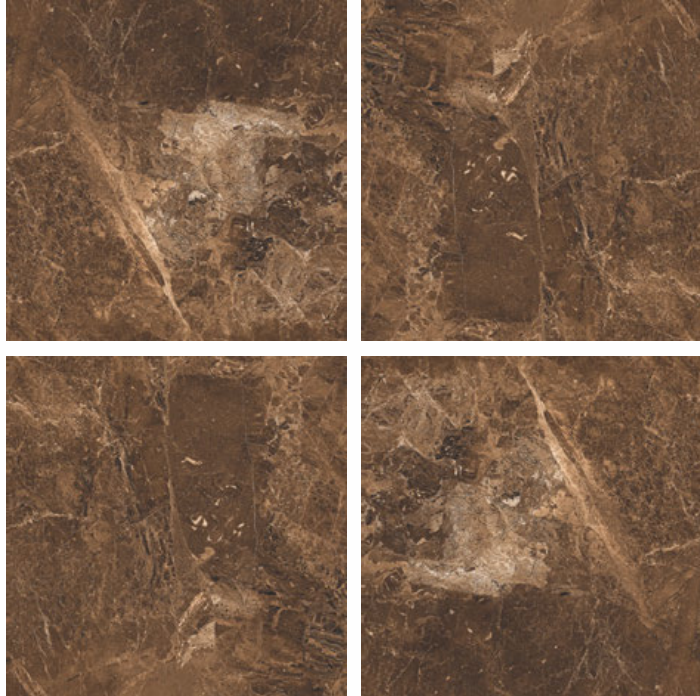

GLAZED
VITRIFIED TILES
**600x
600mm**

Random Face