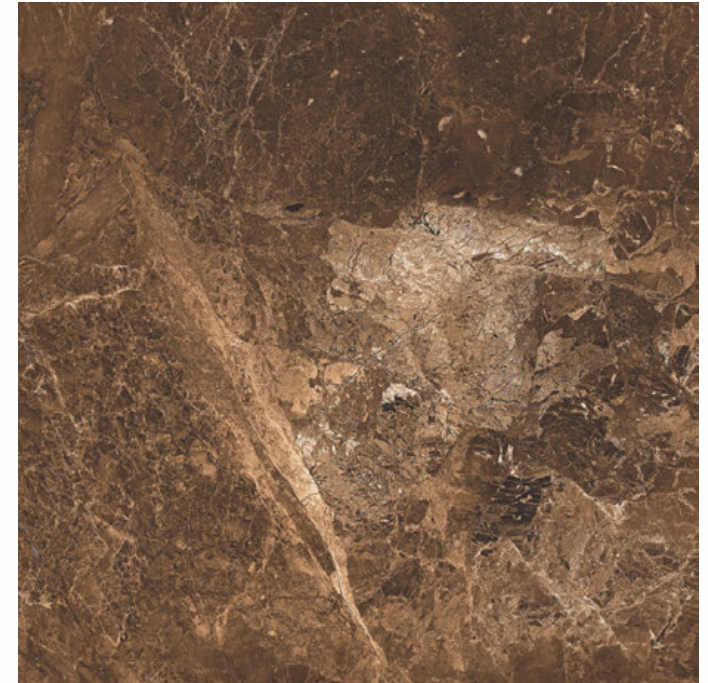

PREZZO BROWN
HIGH GLOSS FINISH

EURO PALLET PACKING

Size	Pcs. Per Box	Sq. Mtr. Per Box	Sq. Ft. Per Box	Weight Per Box In Kgs. (approx)	Sq. Mtr. Per Container	Total Boxes Per Container	Boxes Per Pallet	Total Pallets Per Cont	Thickness (mm) (approx)	Weight / CTN (approx)
60x60cm	4 pcs.	1.44	15.5	27.5	1440.00	1000	50	20	9.00	27500