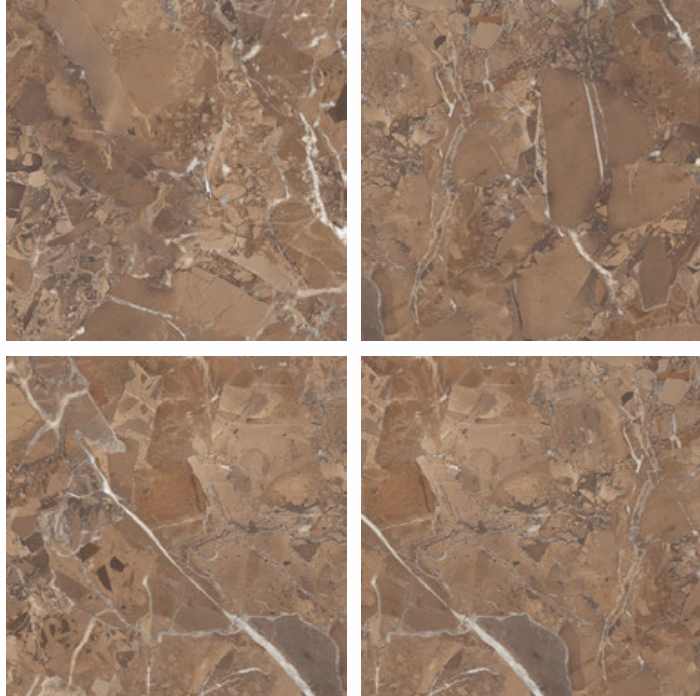

GLAZED
VITRIFIED TILES
**600x
600mm**

Random Face