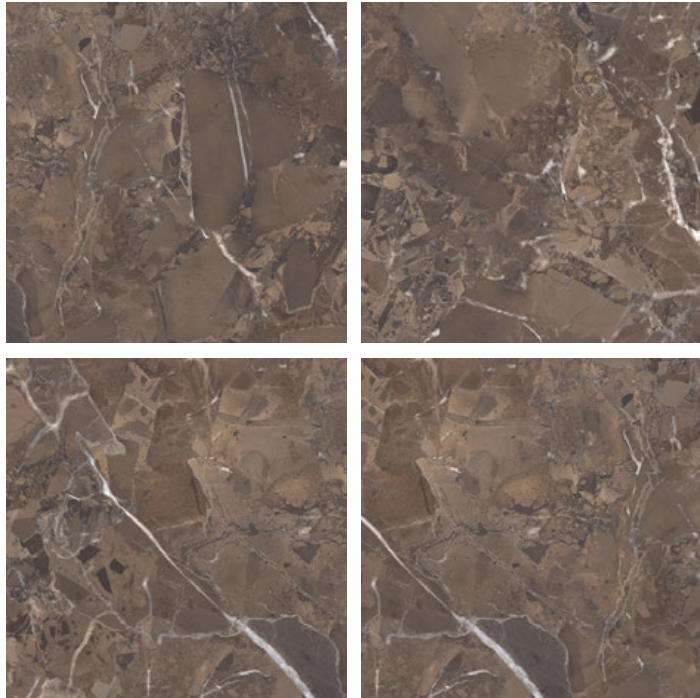

GLAZED
VITRIFIED TILES
**600x
600mm**

Random Face