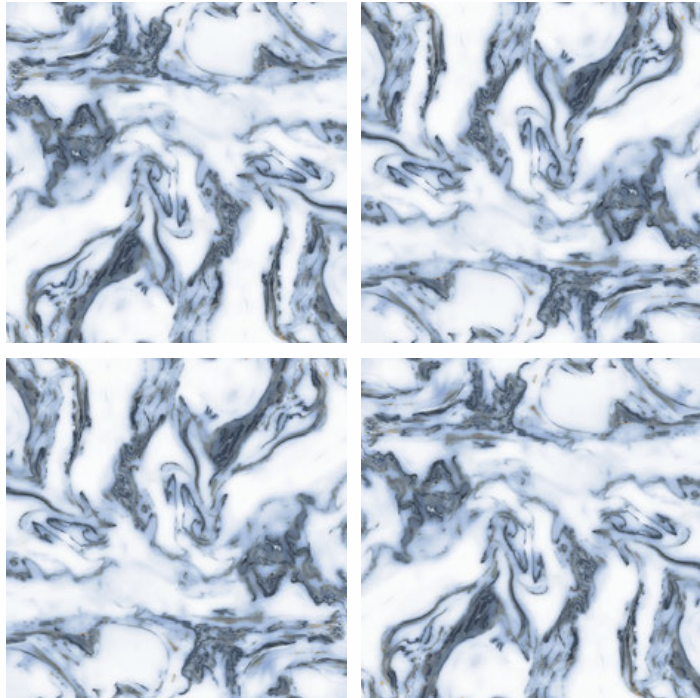

GLAZED
VITRIFIED TILES
**600x
600mm**

Random Face