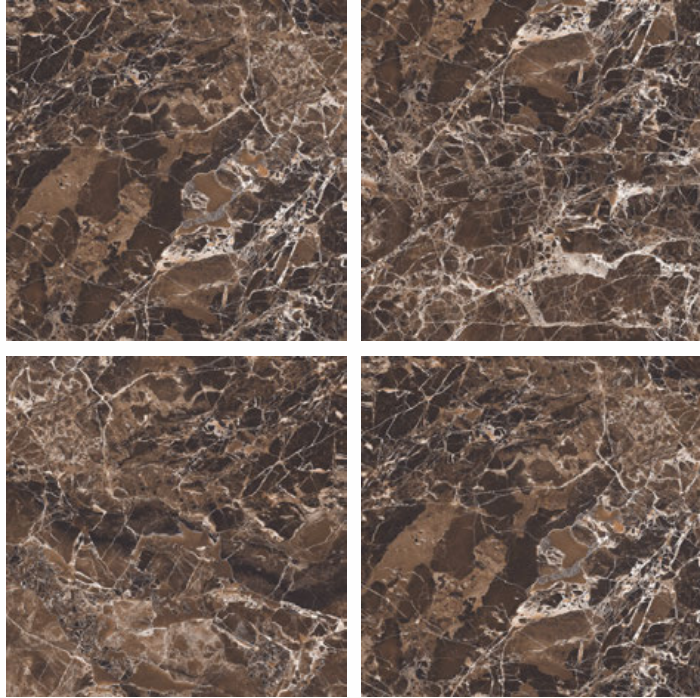

GLAZED
VITRIFIED TILES
**600x
600mm**

Random Face