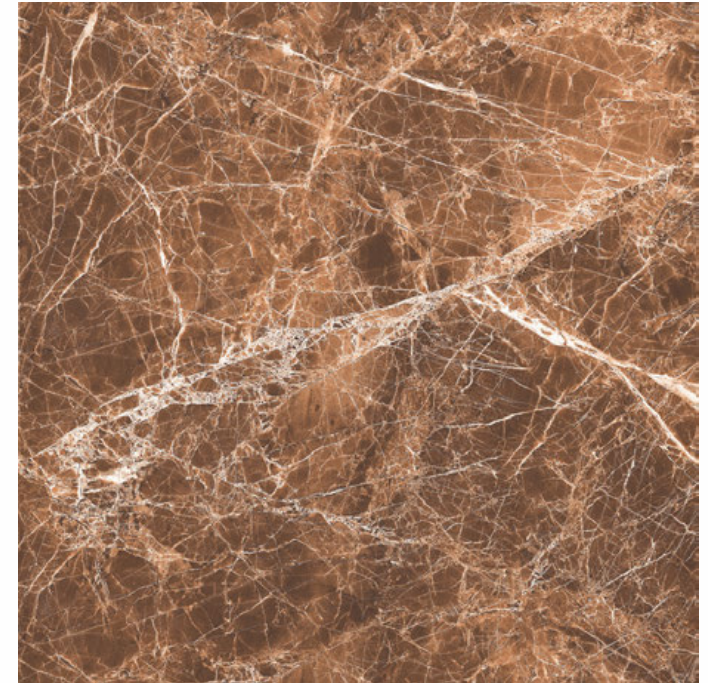

COSMO BROWN
HIGH GLOSS FINISH

EURO PALLET PACKING

Size	Pcs. Per Box	Sq. Mtr. Per Box	Sq. Ft. Per Box	Weight Per Box In Kgs. (approx)	Sq. Mtr. Per Container	Total Boxes Per Container	Boxes Per Pallet	Total Pallets Per Cont	Thickness (mm) (approx)	Weight / CTN (approx)
60x60cm	4 pcs.	1.44	15.5	27.5	1440.00	1000	50	20	9.00	27500