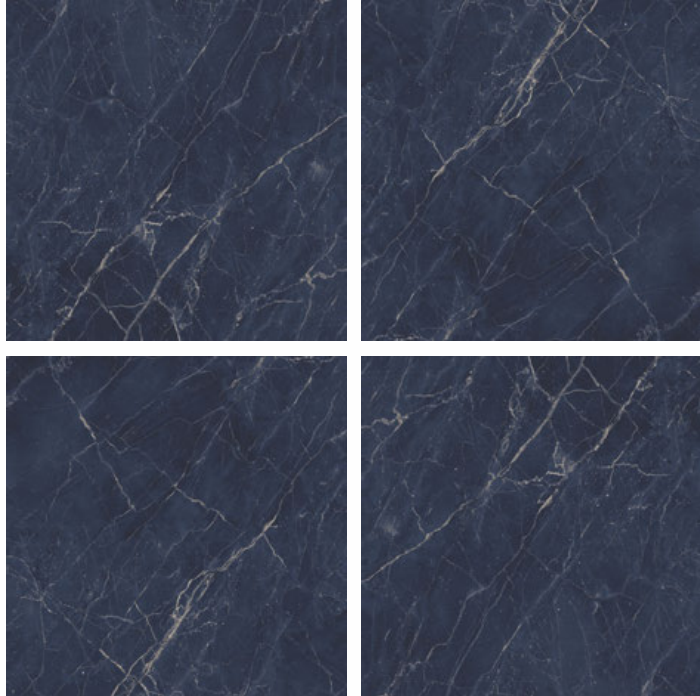

GLAZED
VITRIFIED TILES
**600x
600mm**

Random Face