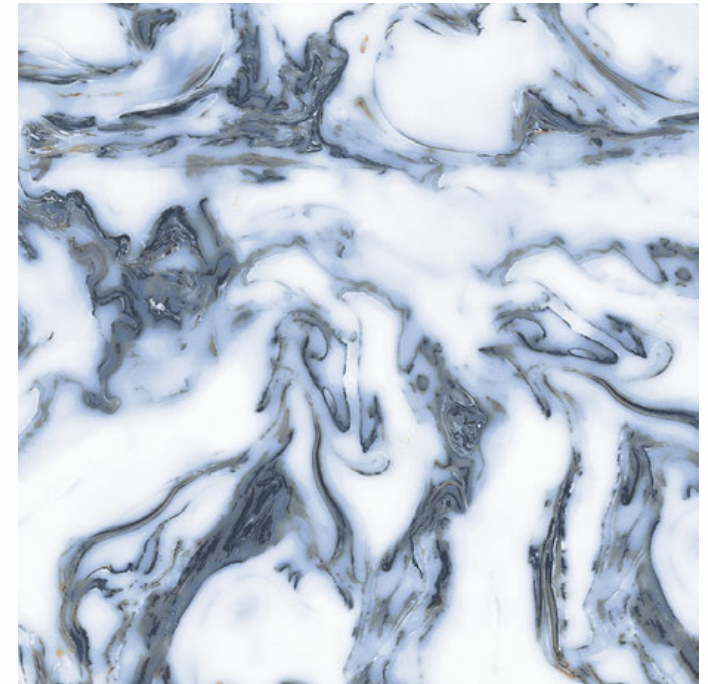

VISTA BLUE
HIGH GLOSS FINISH

EURO PALLET PACKING

Size	Pcs. Per Box	Sq. Mtr. Per Box	Sq. Ft. Per Box	Weight Per Box In Kgs. (approx)	Sq. Mtr. Per Container	Total Boxes Per Container	Boxes Per Pallet	Total Pallets Per Cont	Thickness (mm) (approx)	Weight / CTN (approx)
60x60cm	4 pcs.	1.44	15.5	27.5	1440.00	1000	50	20	9.00	27500