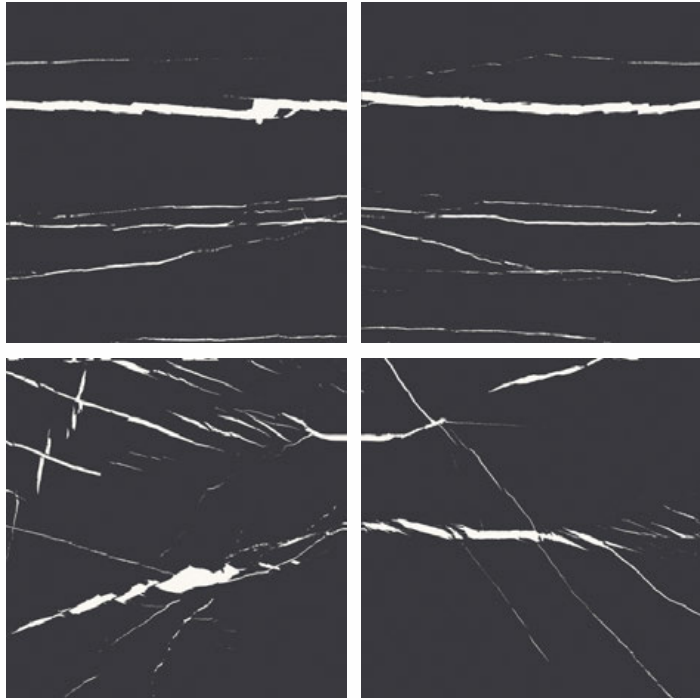

GLAZED
VITRIFIED TILES

600x
600mm

Random Face