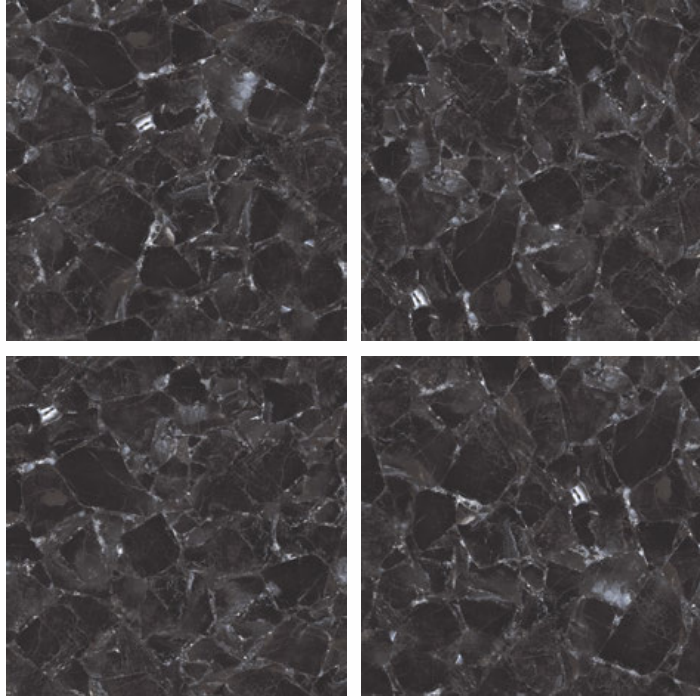

GLAZED
VITRIFIED TILES

600x
600mm

Random Face