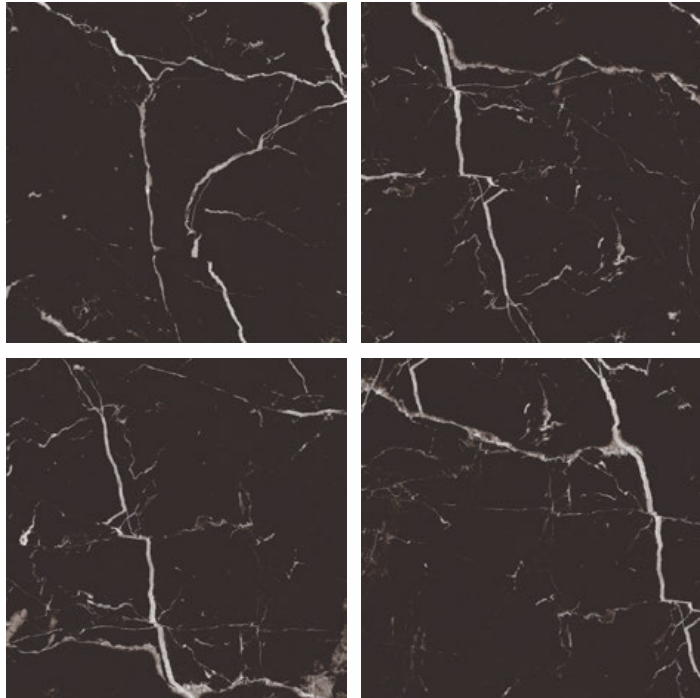

GLAZED
VITRIFIED TILES
**600x
600mm**

Random Face