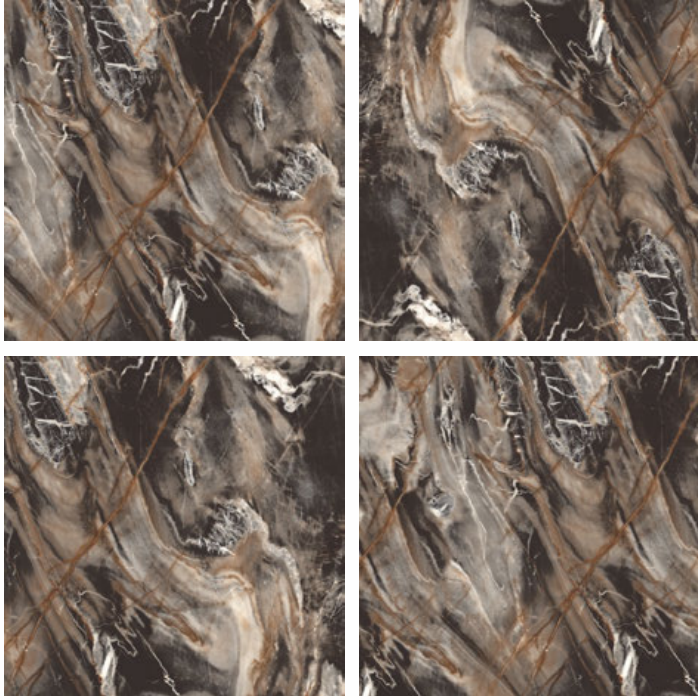

GLAZED
VITRIFIED TILES

600x
600mm

Random Face