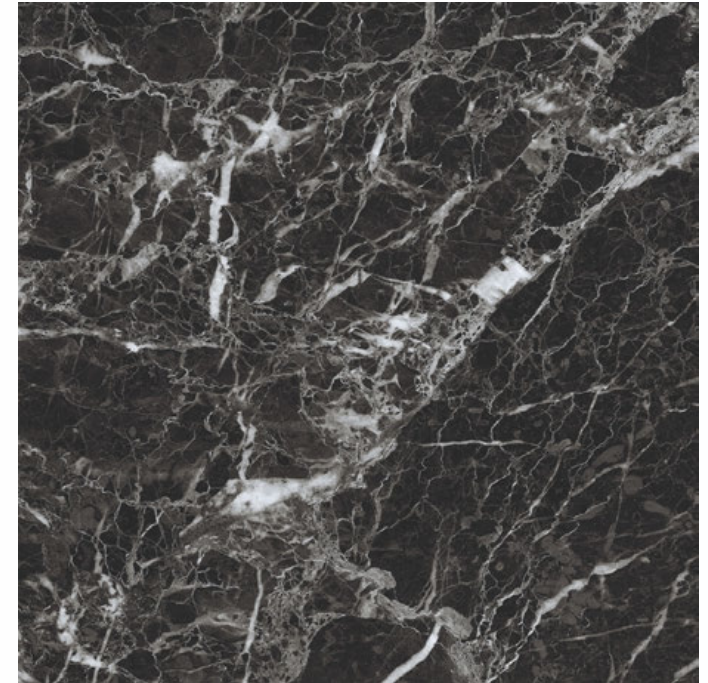

LUMINIA BLACK

HIGH GLOSS FINISH

EURO PALLET PACKING

Size	Pcs. Per Box	Sq. Mtr. Per Box	Sq. Ft. Per Box	Weight Per Box In Kgs. (approx)	Sq. Mtr. Per Container	Total Boxes Per Container	Boxes Per Pallet	Total Pallets Per Cont	Thickness (mm) (approx)	Weight / CTN (approx)
60x60cm	4 pcs.	1.44	15.5	27.5	1440.00	1000	50	20	9.00	27500