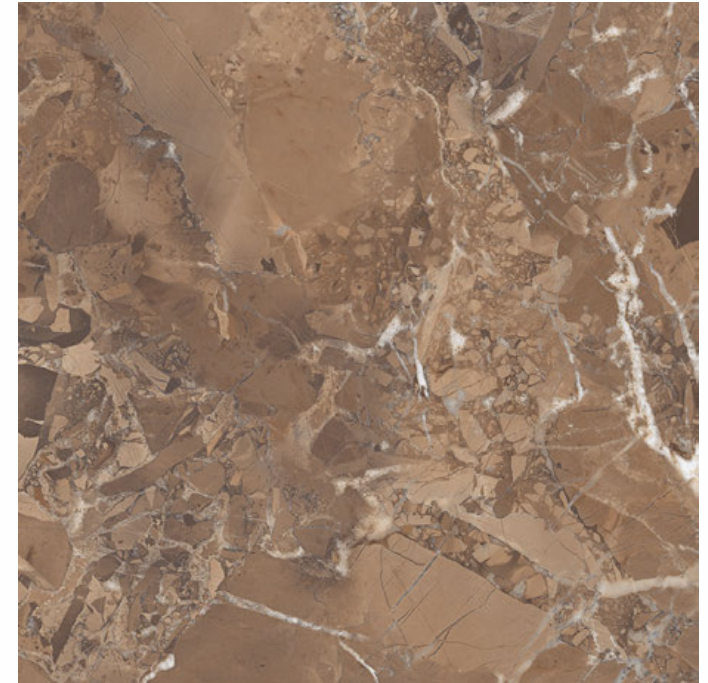

MELIBEA BROWN
HIGH GLOSS FINISH

EURO PALLET PACKING

Size	Pcs. Per Box	Sq. Mtr. Per Box	Sq. Ft. Per Box	Weight Per Box In Kgs. (approx)	Sq. Mtr. Per Container	Total Boxes Per Container	Boxes Per Pallet	Total Pallets Per Cont	Thickness (mm) (approx)	Weight / CTN (approx)
60x60cm	4 pcs.	1.44	15.5	27.5	1440.00	1000	50	20	9.00	27500