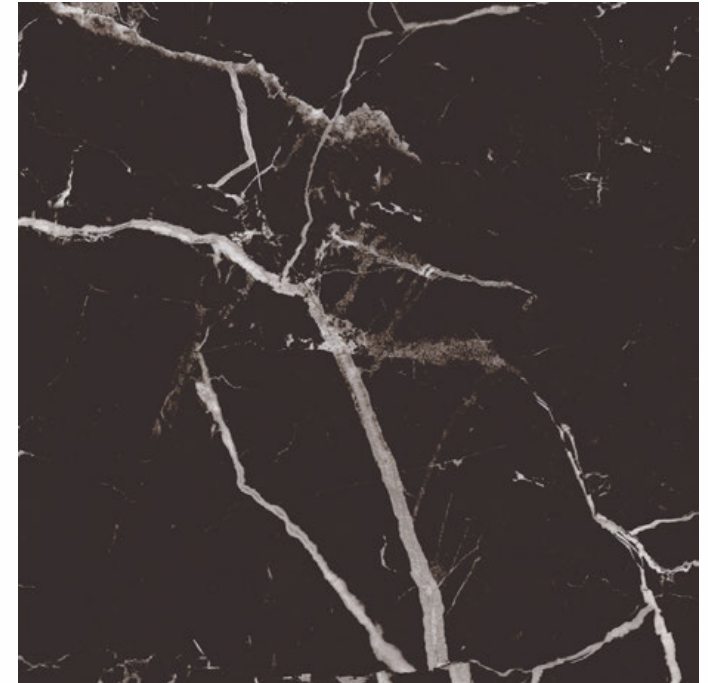

AINARA BLACK
HIGH GLOSS FINISH

EURO PALLET PACKING

Size	Pcs. Per Box	Sq. Mtr. Per Box	Sq. Ft. Per Box	Weight Per Box In Kgs. (approx)	Sq. Mtr. Per Container	Total Boxes Per Container	Boxes Per Pallet	Total Pallets Per Cont	Thickness (mm) (approx)	Weight / CTN (approx)
60x60cm	4 pcs.	1.44	15.5	27.5	1440.00	1000	50	20	9.00	27500