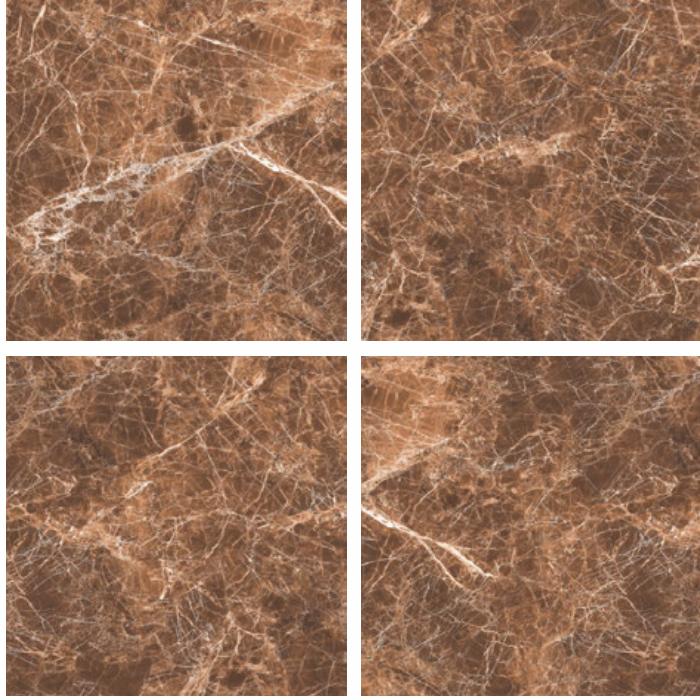

GLAZED
VITRIFIED TILES
**600x
600mm**

Random Face