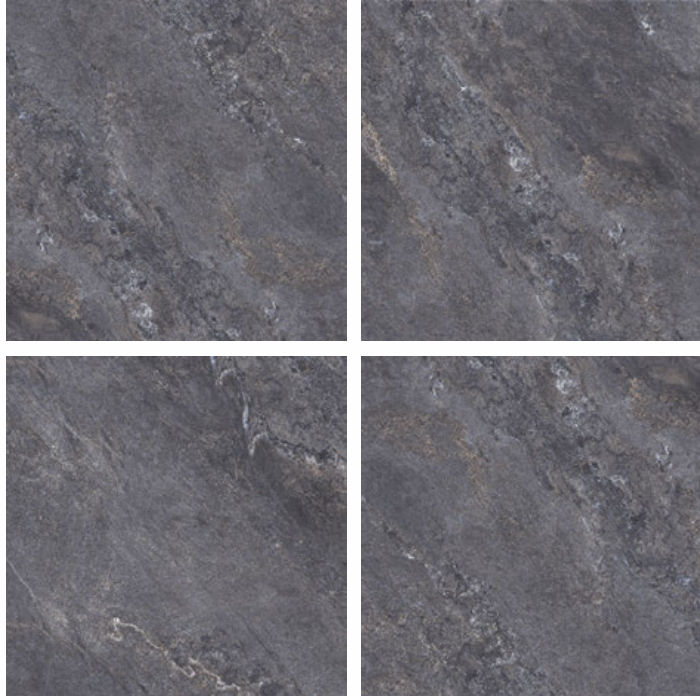

GLAZED
VITRIFIED TILES

600x
600mm

Random Face