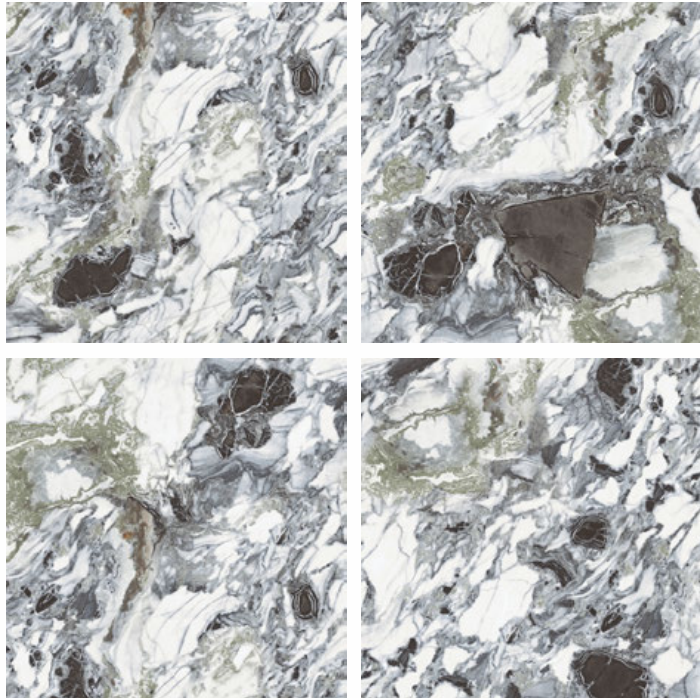

GLAZED
VITRIFIED TILES
**600x
600mm**

Random Face