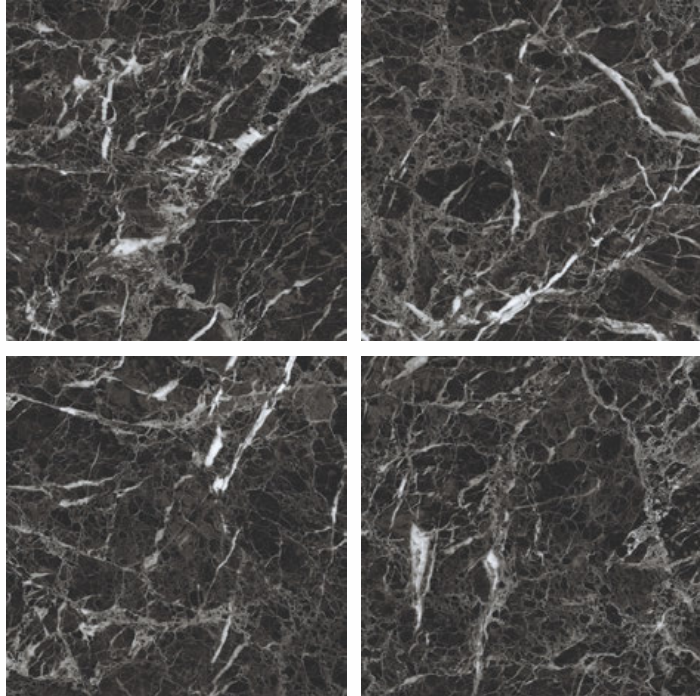

GLAZED
VITRIFIED TILES

600x
600mm

Random Face