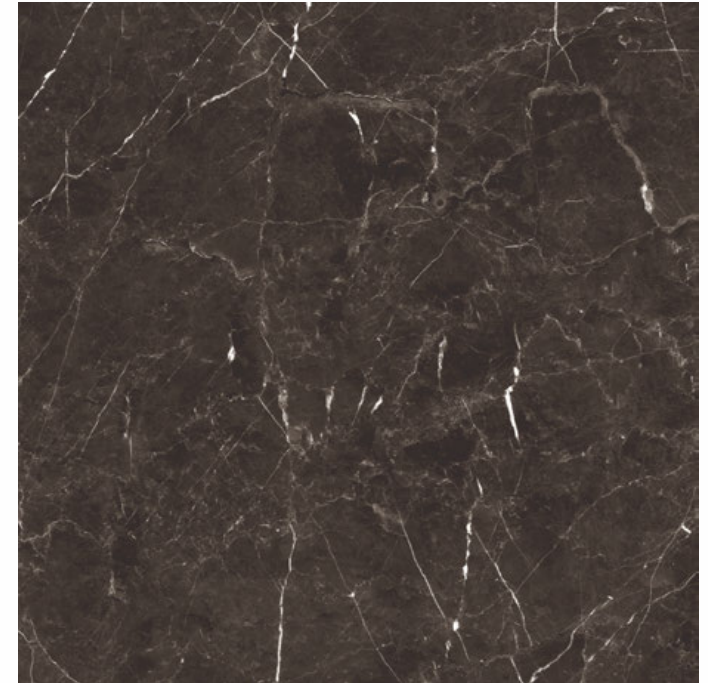

OXELL BROWN
HIGH GLOSS FINISH

EURO PALLET PACKING

Size	Pcs. Per Box	Sq. Mtr. Per Box	Sq. Ft. Per Box	Weight Per Box In Kgs. (approx)	Sq. Mtr. Per Container	Total Boxes Per Container	Boxes Per Pallet	Total Pallets Per Cont	Thickness (mm) (approx)	Weight / CTN (approx)
60x60cm	4 pcs.	1.44	15.5	27.5	1440.00	1000	50	20	9.00	27500