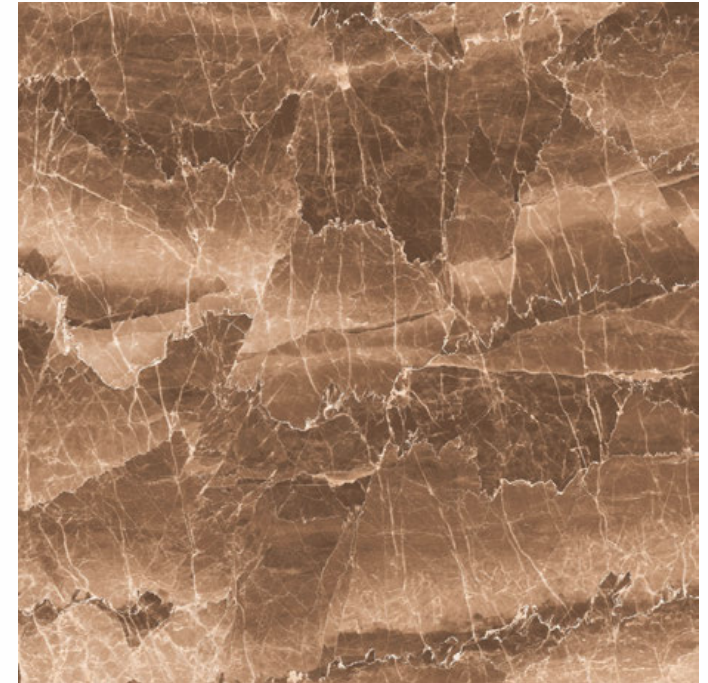

VIENCE BROWN
HIGH GLOSS FINISH

EURO PALLET PACKING

Size	Pcs. Per Box	Sq. Mtr. Per Box	Sq. Ft. Per Box	Weight Per Box In Kgs. (approx)	Sq. Mtr. Per Container	Total Boxes Per Container	Boxes Per Pallet	Total Pallets Per Cont	Thickness (mm) (approx)	Weight / CTN (approx)
60x60cm	4 pcs.	1.44	15.5	27.5	1440.00	1000	50	20	9.00	27500