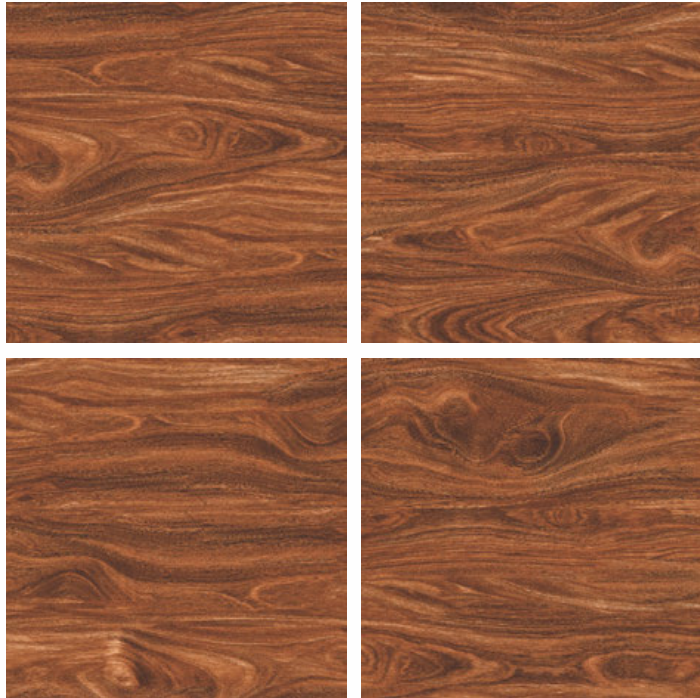

GLAZED
VITRIFIED TILES
**600x
600mm**

Random Face