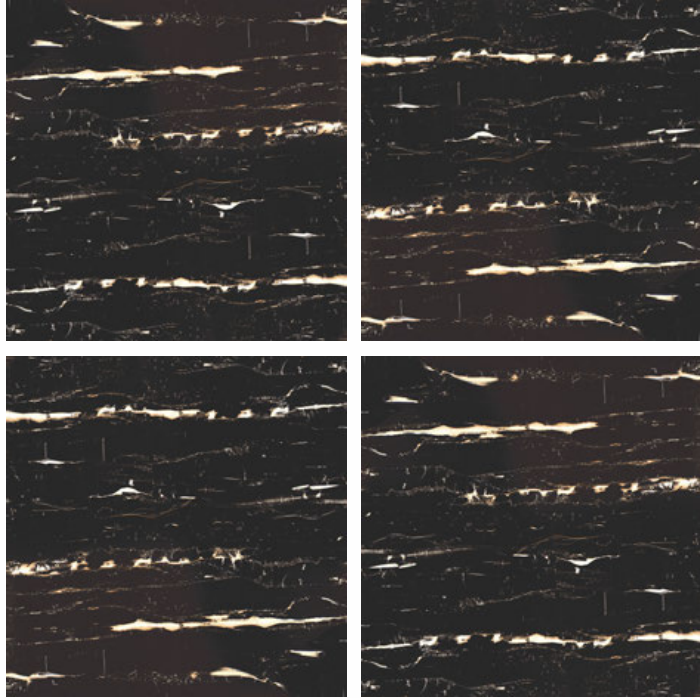

GLAZED
VITRIFIED TILES

600x
600mm

Random Face