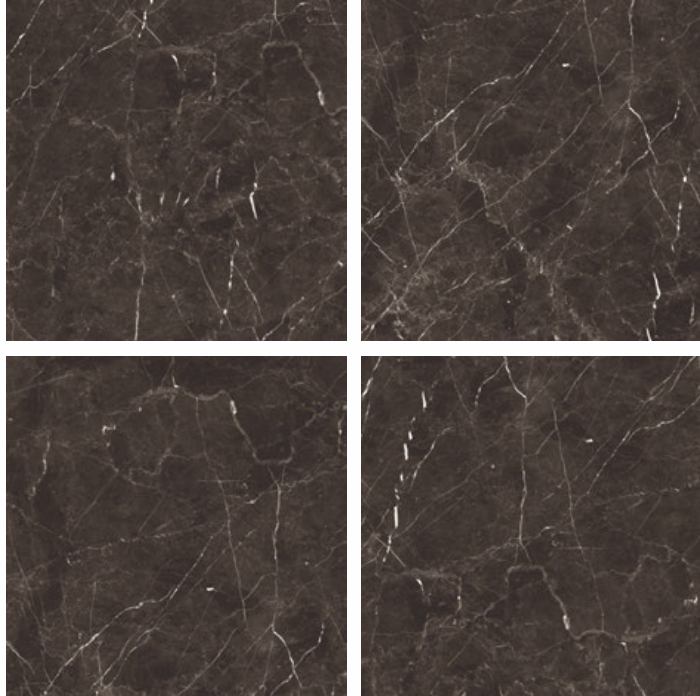

GLAZED
VITRIFIED TILES
**600x
600mm**

Random Face