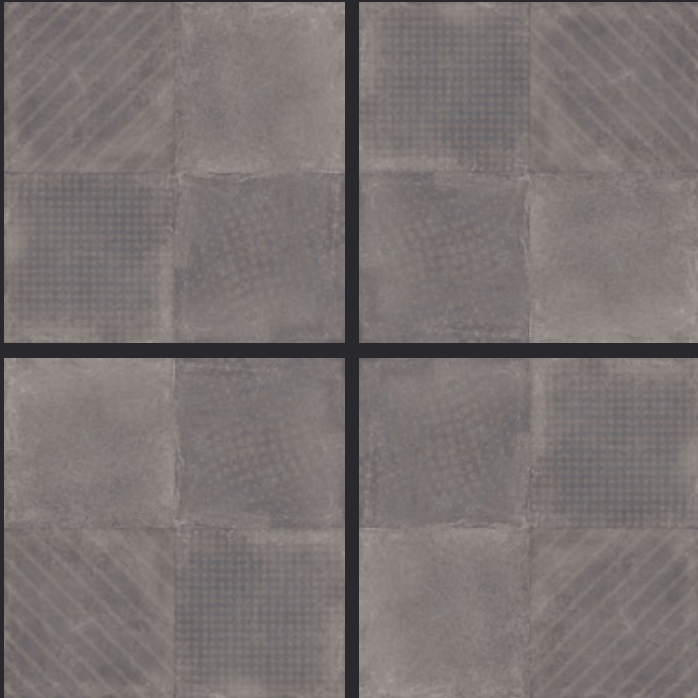

GLAZED
VITRIFIED TILES

600x
600mm

GEO GRAPHITE DECOR (CARVING)

RUSTIC FINISH

EURO PALLET PACKING

Size	Pcs. Per Box	Sq. Mtr. Per Box	Sq. Ft. Per Box	Weight Per Box In Kgs. (approx)	Sq. Mtr. Per Container	Total Boxes Per Container	Boxes Per Pallet	Total Pallets Per Cont	Thickness (mm) (approx)	Weight / CTN (approx)
60x60cm	4 pcs.	1.44	15.5	27.5	1440.00	1000	50	20	9.00	27500