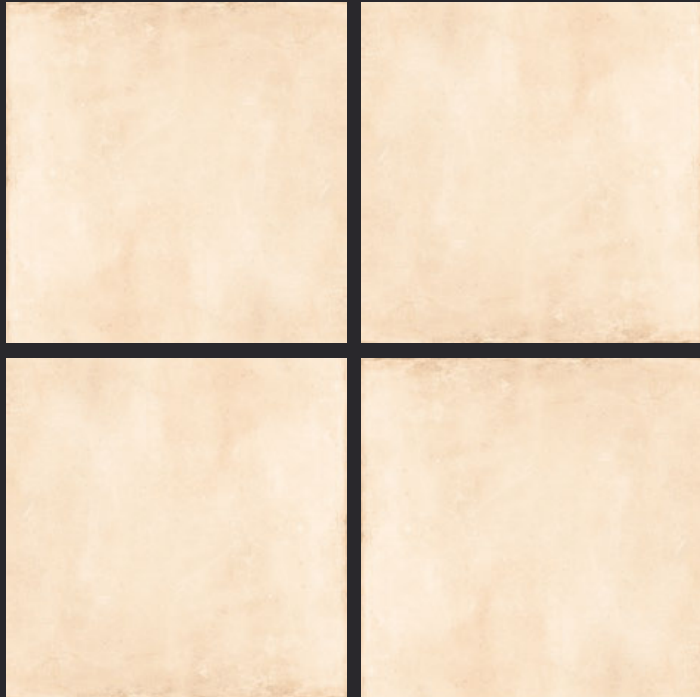

GLAZED
VITRIFIED TILES

600x
600mm

MAGNUS BEIGE COLOUR
RUSTIC FINISH

EURO PALLET PACKING

Size	Pcs. Per Box	Sq. Mtr. Per Box	Sq. Ft. Per Box	Weight Per Box In Kgs. (approx)	Sq. Mtr. Per Container	Total Boxes Per Container	Boxes Per Pallet	Total Pallets Per Cont	Thickness (mm) (approx)	Weight / CTN (approx)
60x60cm	4 pcs.	1.44	15.5	27.5	1440.00	1000	50	20	9.00	27500