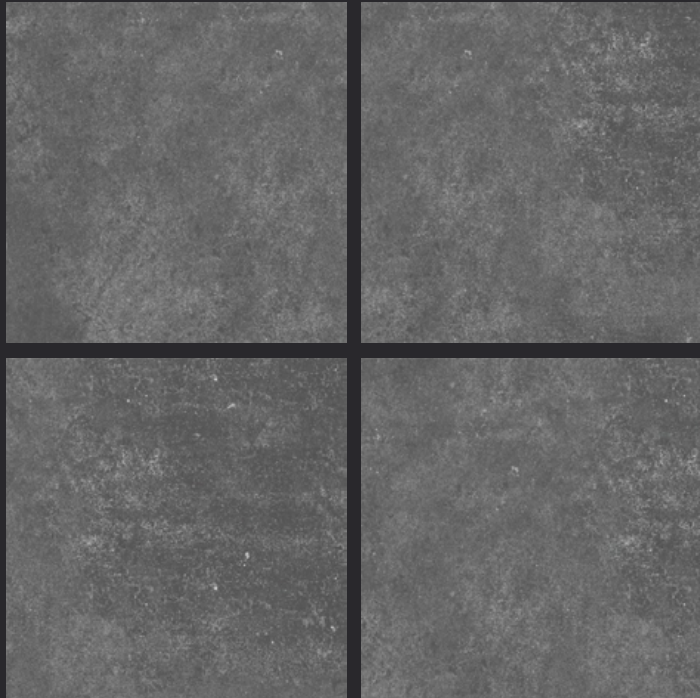

GLAZED
VITRIFIED TILES

600x
600mm

Random Face