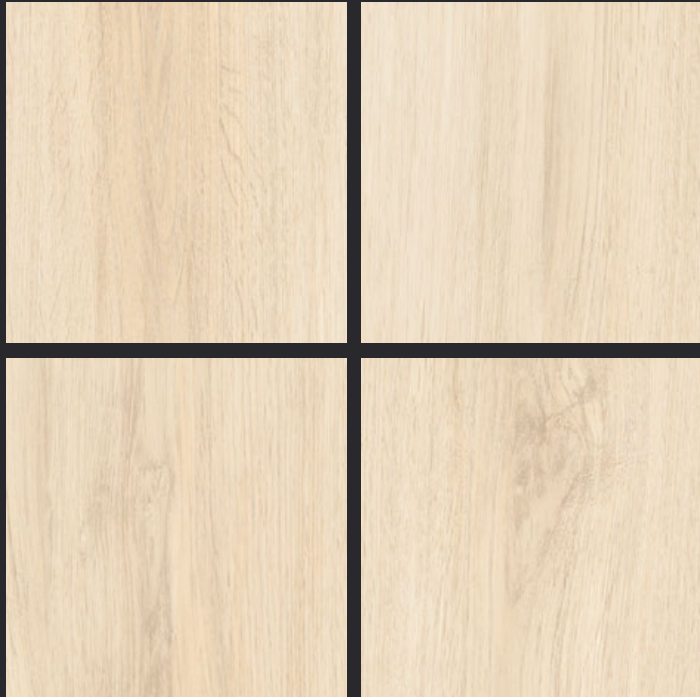

GLAZED
VITRIFIED TILES
**600x
600mm**

Random Face