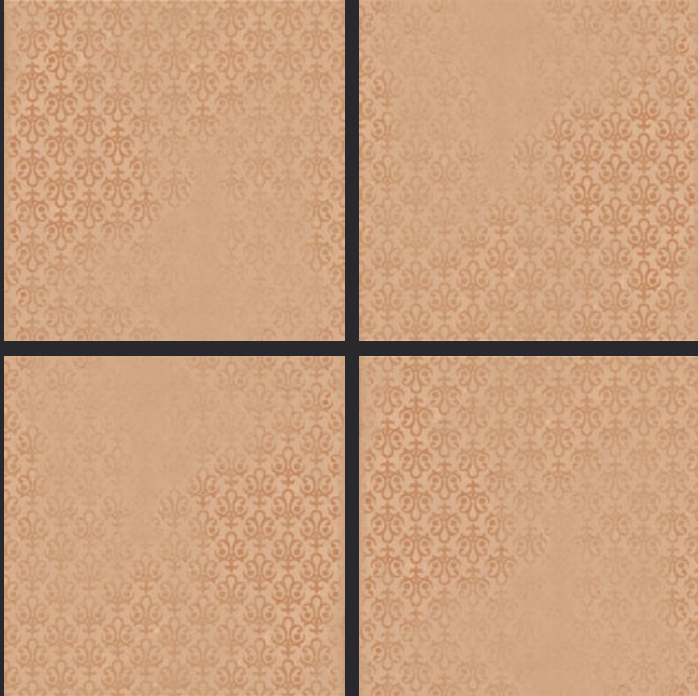

GLAZED
VITRIFIED TILES

600x
600mm

PLUTO BROWN DECOR (CARVING)

RUSTIC FINISH

EURO PALLET PACKING

Size	Pcs. Per Box	Sq. Mtr. Per Box	Sq. Ft. Per Box	Weight Per Box In Kgs. (approx)	Sq. Mtr. Per Container	Total Boxes Per Container	Boxes Per Pallet	Total Pallets Per Cont	Thickness (mm) (approx)	Weight / CTN (approx)
60x60cm	4 pcs.	1.44	15.5	27.5	1440.00	1000	50	20	9.00	27500