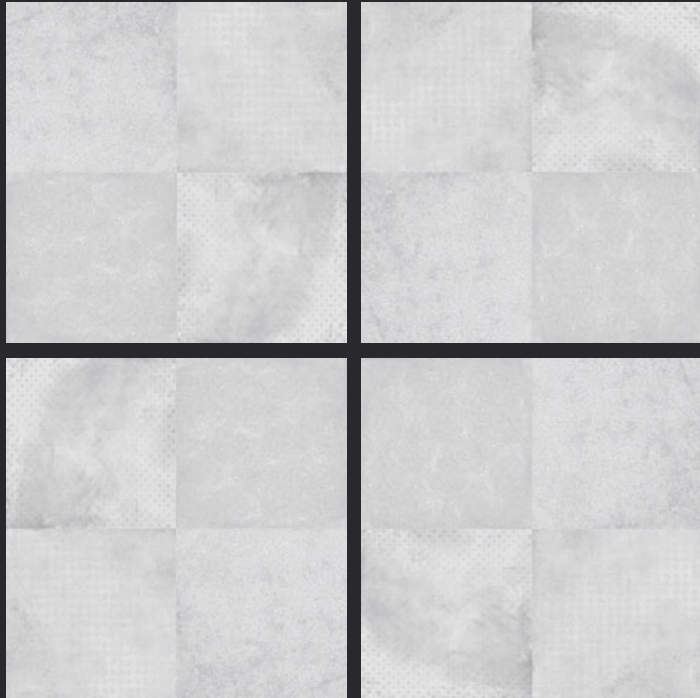

GLAZED
VITRIFIED TILES

600x
600mm

MAGNUS GRIS DECOR (CARVING)

RUSTIC FINISH

EURO PALLET PACKING

Size	Pcs. Per Box	Sq. Mtr. Per Box	Sq. Ft. Per Box	Weight Per Box In Kgs. (approx)	Sq. Mtr. Per Container	Total Boxes Per Container	Boxes Per Pallet	Total Pallets Per Cont	Thickness (mm) (approx)	Weight / CTN (approx)
60x60cm	4 pcs.	1.44	15.5	27.5	1440.00	1000	50	20	9.00	27500