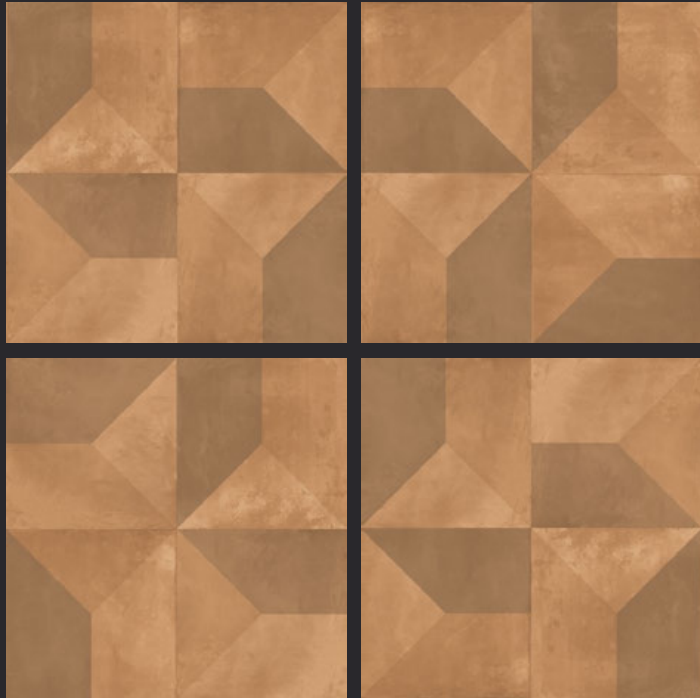

GLAZED
VITRIFIED TILES

600x
600mm

Random Face