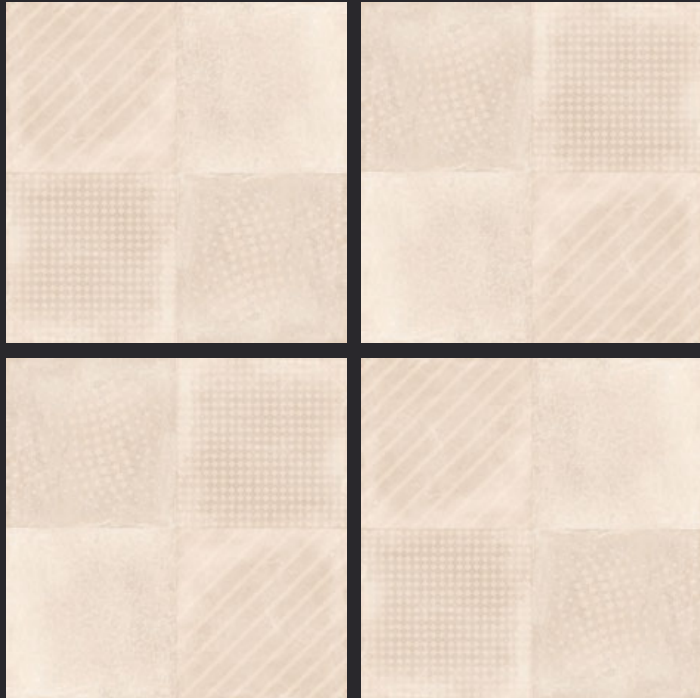

GLAZED
VITRIFIED TILES

600x
600mm

GEO BEIGE DECOR (CARVING)

RUSTIC FINISH

EURO PALLET PACKING

Size	Pcs. Per Box	Sq. Mtr. Per Box	Sq. Ft. Per Box	Weight Per Box In Kgs. (approx)	Sq. Mtr. Per Container	Total Boxes Per Container	Boxes Per Pallet	Total Pallets Per Cont	Thickness (mm) (approx)	Weight / CTN (approx)
60x60cm	4 pcs.	1.44	15.5	27.5	1440.00	1000	50	20	9.00	27500