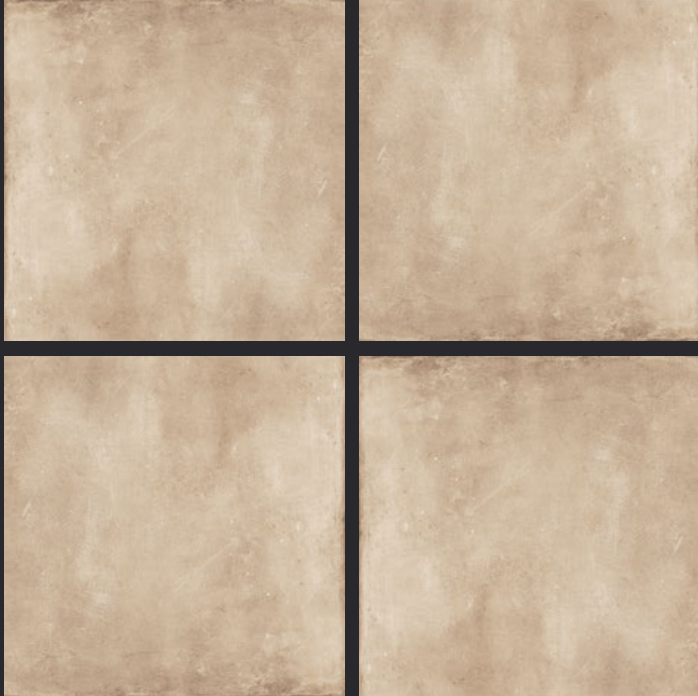

GLAZED
VITRIFIED TILES

600x
600mm

MAGNUS BROWN COLOUR
RUSTIC FINISH

EURO PALLET PACKING

Size	Pcs. Per Box	Sq. Mtr. Per Box	Sq. Ft. Per Box	Weight Per Box In Kgs. (approx)	Sq. Mtr. Per Container	Total Boxes Per Container	Boxes Per Pallet	Total Pallets Per Cont	Thickness (mm) (approx)	Weight / CTN (approx)
60x60cm	4 pcs.	1.44	15.5	27.5	1440.00	1000	50	20	9.00	27500