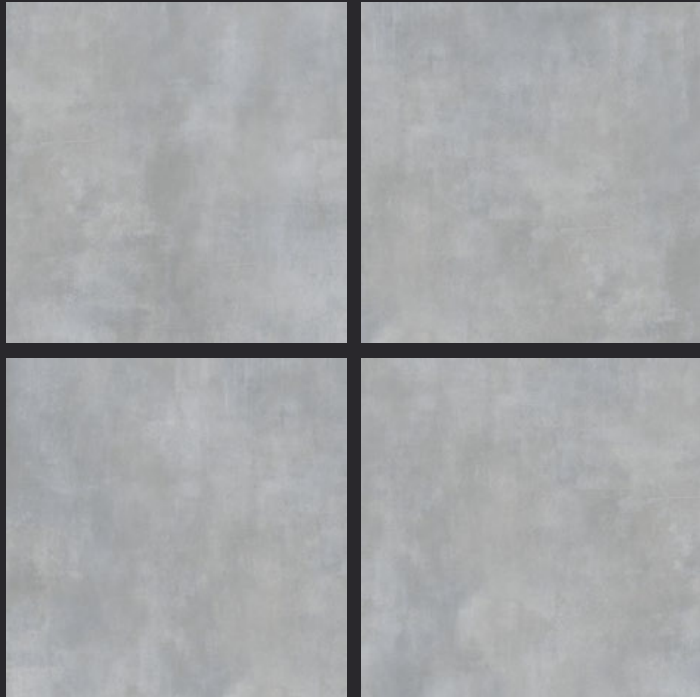

GLAZED
VITRIFIED TILES

600x
600mm

Random Face