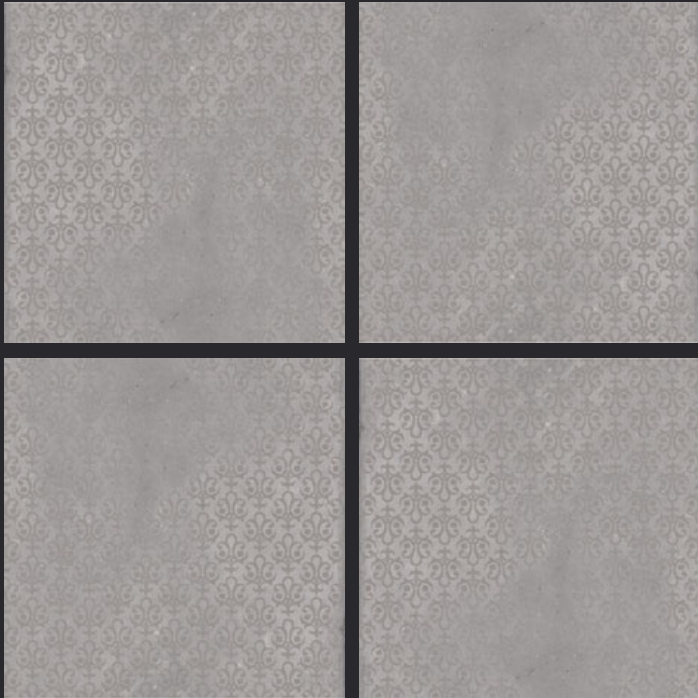

GLAZED
VITRIFIED TILES

600x
600mm

PLUTO GRIS DECOR (CARVING)

RUSTIC FINISH

EURO PALLET PACKING

Size	Pcs. Per Box	Sq. Mtr. Per Box	Sq. Ft. Per Box	Weight Per Box In Kgs. (approx)	Sq. Mtr. Per Container	Total Boxes Per Container	Boxes Per Pallet	Total Pallets Per Cont	Thickness (mm) (approx)	Weight / CTN (approx)
60x60cm	4 pcs.	1.44	15.5	27.5	1440.00	1000	50	20	9.00	27500