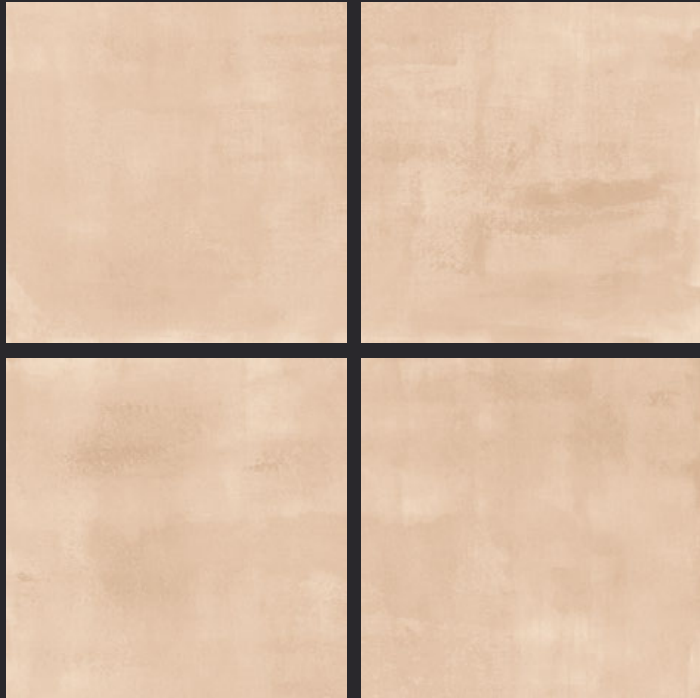

4tile.in

GLAZED
VITRIFIED TILES

600x
600mm

Random Face

AITANA BEIGE

RUSTIC FINISH

EURO PALLET PACKING

Size	Pcs. Per Box	Sq. Mtr. Per Box	Sq. Ft. Per Box	Weight Per Box In Kgs. (approx)	Sq. Mtr. Per Container	Total Boxes Per Container	Boxes Per Pallet	Total Pallets Per Cont	Thickness (mm) (approx)	Weight / CTN (approx)
60x60cm	4 pcs.	1.44	15.5	27.5	1440.00	1000	50	20	9.00	27500