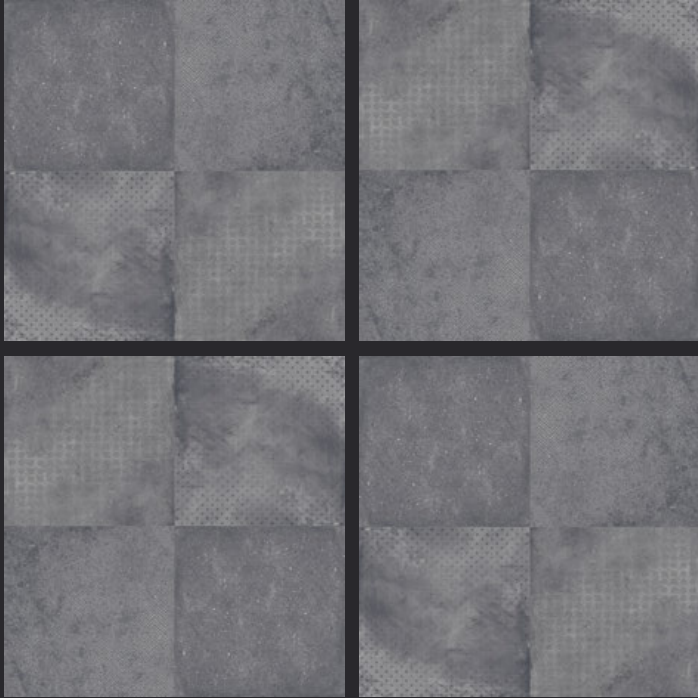

GLAZED
VITRIFIED TILES

600x
600mm

MAGNUS GRAPHITE DECOR (CARVING)
RUSTIC FINISH

EURO PALLET PACKING

Size	Pcs. Per Box	Sq. Mtr. Per Box	Sq. Ft. Per Box	Weight Per Box In Kgs. (approx)	Sq. Mtr. Per Container	Total Boxes Per Container	Boxes Per Pallet	Total Pallets Per Cont	Thickness (mm) (approx)	Weight / CTN (approx)
60x60cm	4 pcs.	1.44	15.5	27.5	1440.00	1000	50	20	9.00	27500