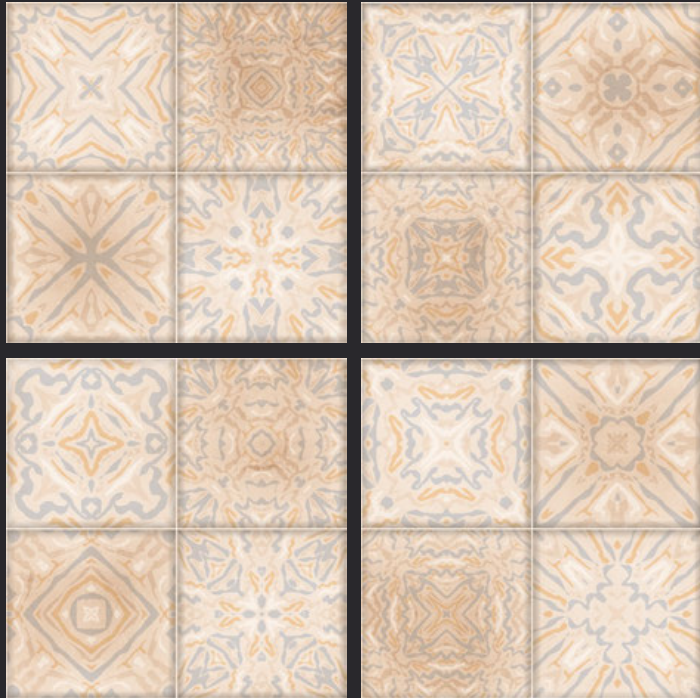

GLAZED
VITRIFIED TILES

600x
600mm

Random Face