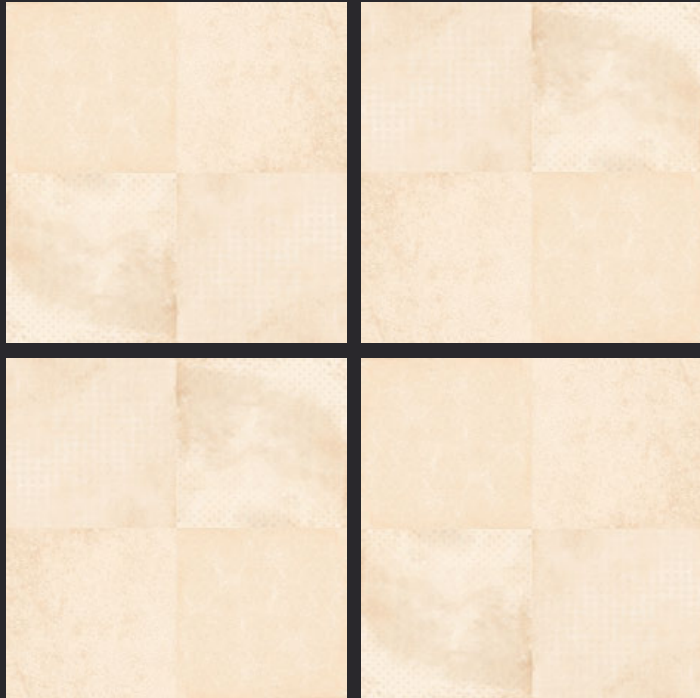

GLAZED
VITRIFIED TILES
**600x
600mm**

MAGNUS BEIGE DECOR (CARVING)
RUSTIC FINISH

EURO PALLET PACKING

Size	Pcs. Per Box	Sq. Mtr. Per Box	Sq. Ft. Per Box	Weight Per Box In Kgs. (approx)	Sq. Mtr. Per Container	Total Boxes Per Container	Boxes Per Pallet	Total Pallets Per Cont	Thickness (mm) (approx)	Weight / CTN (approx)
60x60cm	4 pcs.	1.44	15.5	27.5	1440.00	1000	50	20	9.00	27500