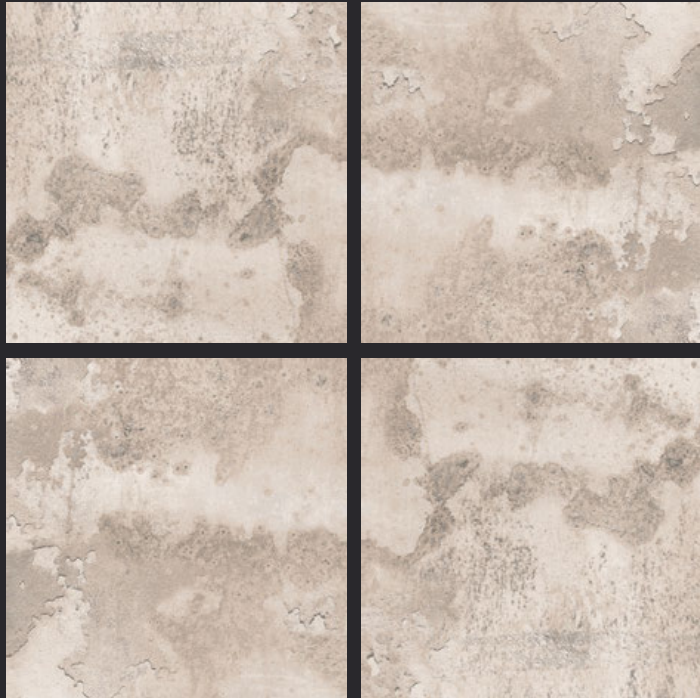

GLAZED
VITRIFIED TILES
**600x
600mm**

Random Face