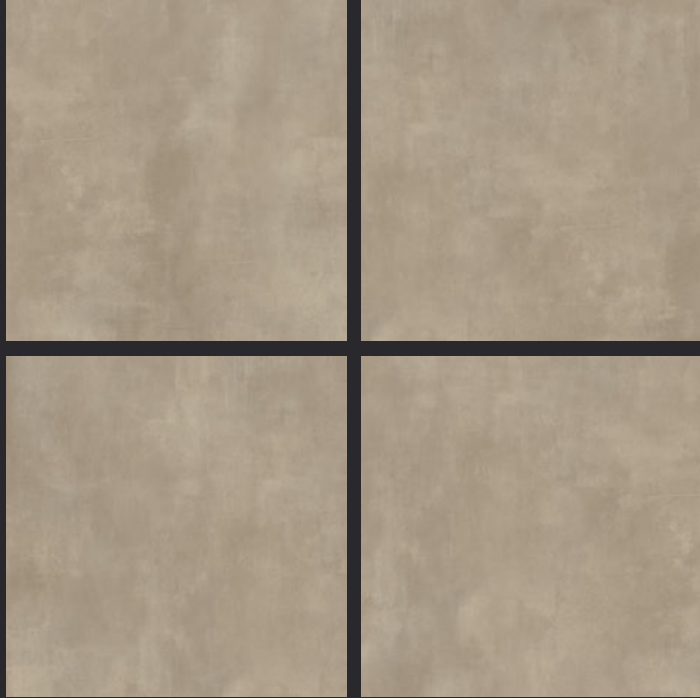

GLAZED
VITRIFIED TILES

600x
600mm

Random Face