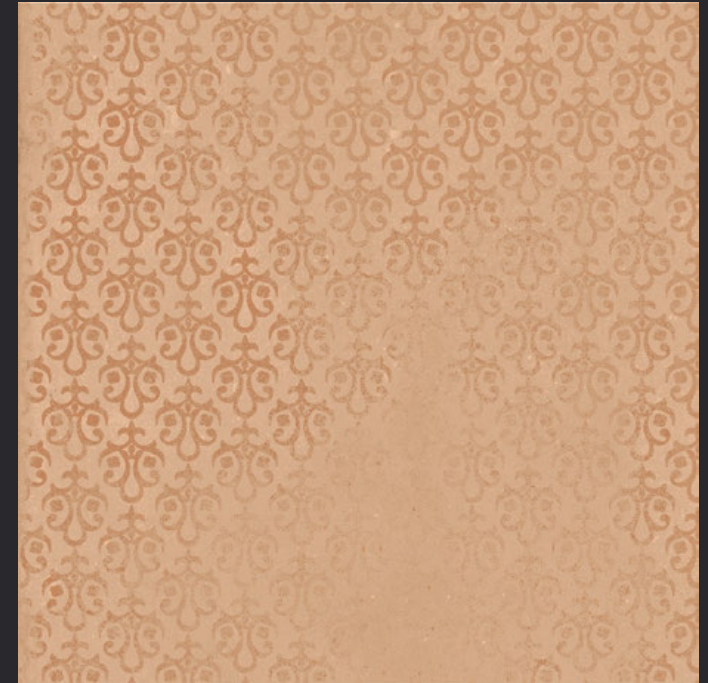

GLAZED
VITRIFIED TILES

600x
600mm

PLUTO BROWN DECOR (CARVING)

RUSTIC FINISH

EURO PALLET PACKING

Size	Pcs. Per Box	Sq. Mtr. Per Box	Sq. Ft. Per Box	Weight Per Box In Kgs. (approx)	Sq. Mtr. Per Container	Total Boxes Per Container	Boxes Per Pallet	Total Pallets Per Cont	Thickness (mm) (approx)	Weight / CTN (approx)
60x60cm	4 pcs.	1.44	15.5	27.5	1440.00	1000	50	20	9.00	27500