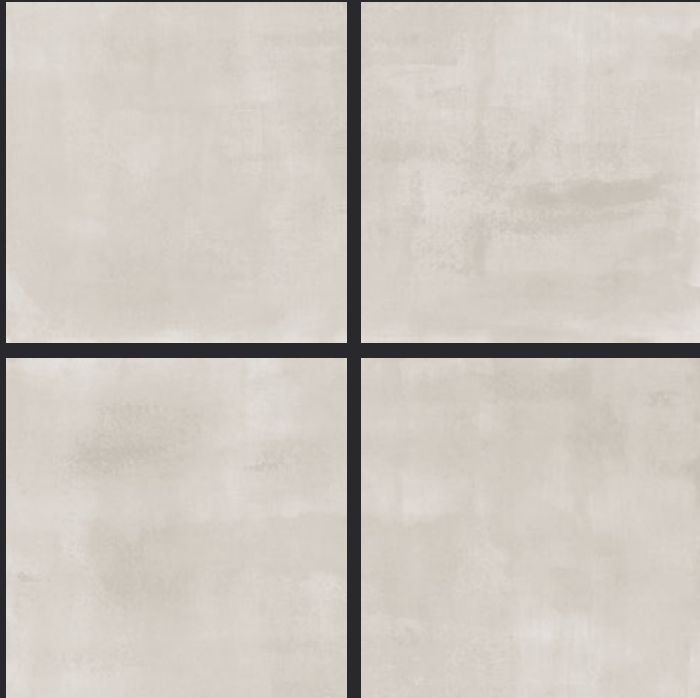

GLAZED
VITRIFIED TILES

600x
600mm

Random Face