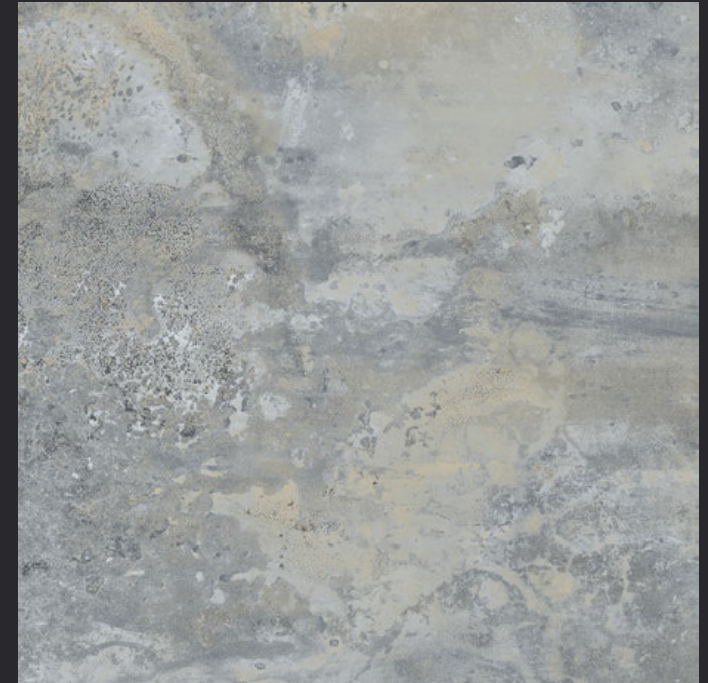

MOKAI GRIS

RUSTIC FINISH

EURO PALLET PACKING

Size	Pcs. Per Box	Sq. Mtr. Per Box	Sq. Ft. Per Box	Weight Per Box In Kgs. (approx)	Sq. Mtr. Per Container	Total Boxes Per Container	Boxes Per Pallet	Total Pallets Per Cont	Thickness (mm) (approx)	Weight / CTN (approx)
60x60cm	4 pcs.	1.44	15.5	27.5	1440.00	1000	50	20	9.00	27500