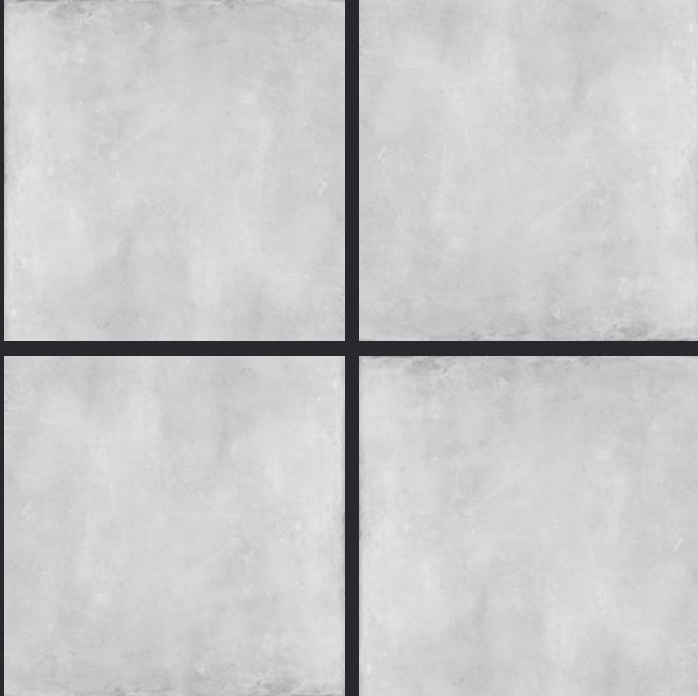

GLAZED
VITRIFIED TILES

600x
600mm

MAGNUS GRIS COLOUR

RUSTIC FINISH

EURO PALLET PACKING

Size	Pcs. Per Box	Sq. Mtr. Per Box	Sq. Ft. Per Box	Weight Per Box In Kgs. (approx)	Sq. Mtr. Per Container	Total Boxes Per Container	Boxes Per Pallet	Total Pallets Per Cont	Thickness (mm) (approx)	Weight / CTN (approx)
60x60cm	4 pcs.	1.44	15.5	27.5	1440.00	1000	50	20	9.00	27500