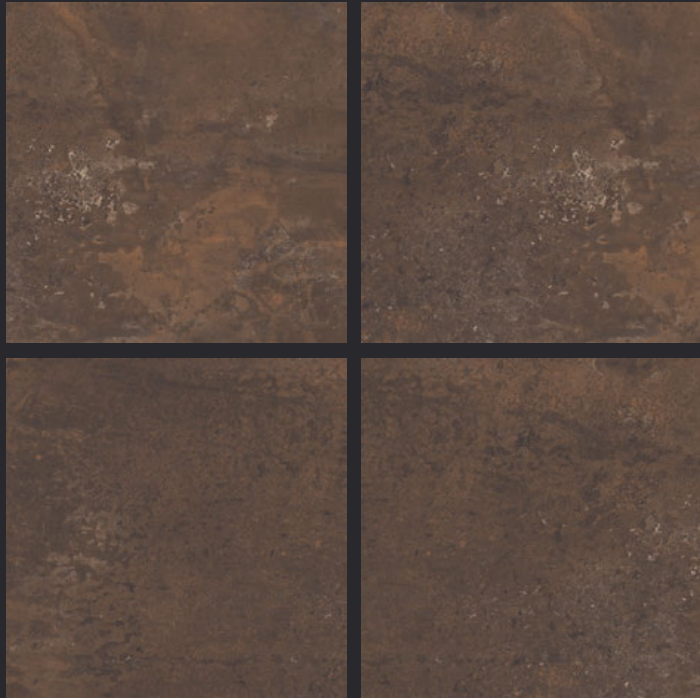

GLAZED
VITRIFIED TILES

600x
600mm

Random Face