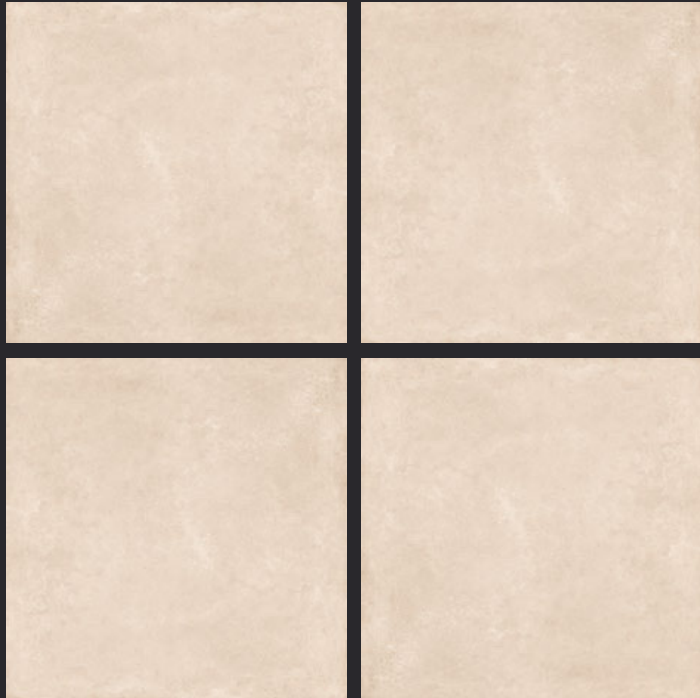

GLAZED
VITRIFIED TILES

600x
600mm

GEO BEIGE COLOUR

RUSTIC FINISH

EURO PALLET PACKING

Size	Pcs. Per Box	Sq. Mtr. Per Box	Sq. Ft. Per Box	Weight Per Box In Kgs. (approx)	Sq. Mtr. Per Container	Total Boxes Per Container	Boxes Per Pallet	Total Pallets Per Cont	Thickness (mm) (approx)	Weight / CTN (approx)
60x60cm	4 pcs.	1.44	15.5	27.5	1440.00	1000	50	20	9.00	27500