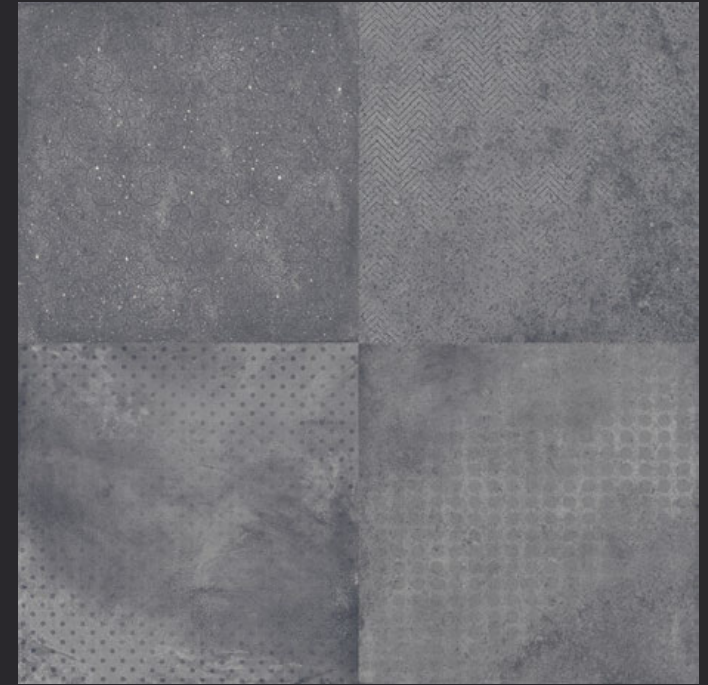

GLAZED
VITRIFIED TILES

600x
600mm

MAGNUS GRAPHITE DECOR (CARVING)
RUSTIC FINISH

EURO PALLET PACKING

Size	Pcs. Per Box	Sq. Mtr. Per Box	Sq. Ft. Per Box	Weight Per Box In Kgs. (approx)	Sq. Mtr. Per Container	Total Boxes Per Container	Boxes Per Pallet	Total Pallets Per Cont	Thickness (mm) (approx)	Weight / CTN (approx)
60x60cm	4 pcs.	1.44	15.5	27.5	1440.00	1000	50	20	9.00	27500