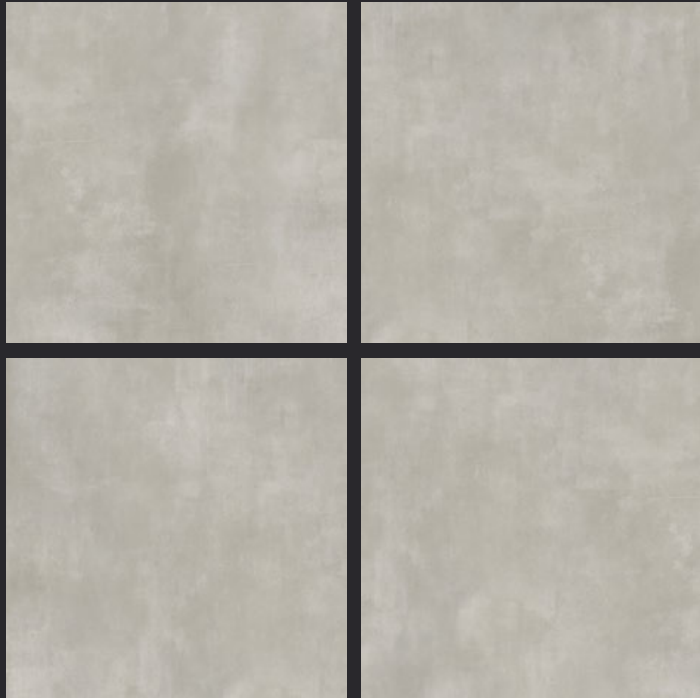

GLAZED
VITRIFIED TILES

600x
600mm

Random Face