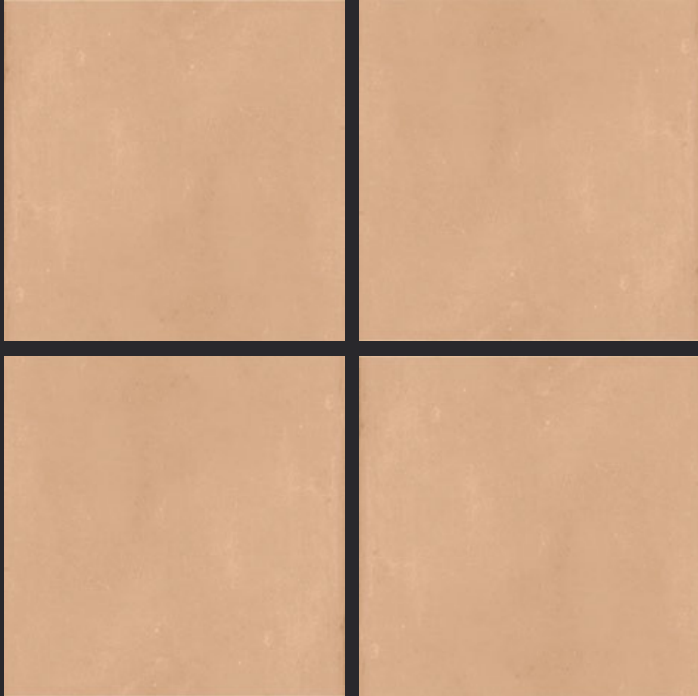

PLUTO BROWN COLOUR

RUSTIC FINISH

EURO PALLET PACKING

Size	Pcs. Per Box	Sq. Mtr. Per Box	Sq. Ft. Per Box	Weight Per Box In Kgs. (approx)	Sq. Mtr. Per Container	Total Boxes Per Container	Boxes Per Pallet	Total Pallets Per Cont	Thickness (mm) (approx)	Weight / CTN (approx)
60x60cm	4 pcs.	1.44	15.5	27.5	1440.00	1000	50	20	9.00	27500