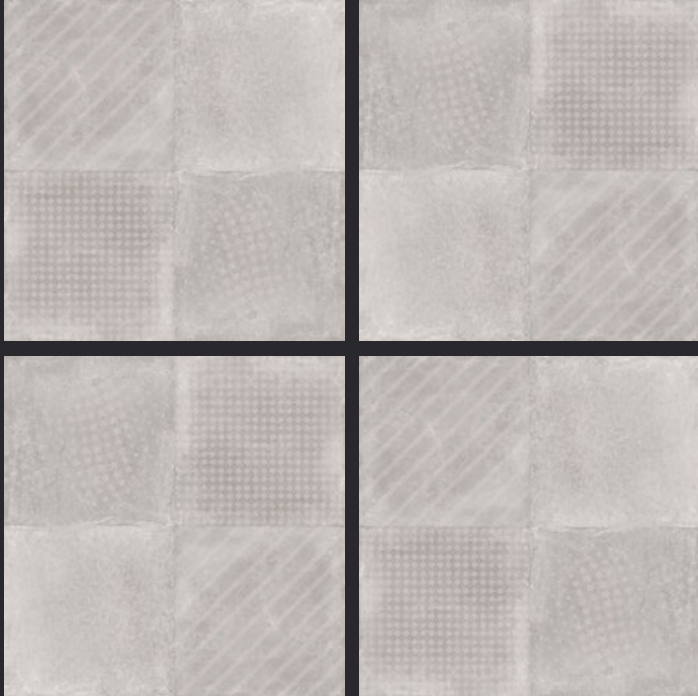

GLAZED
VITRIFIED TILES

600x
600mm

GEO CEMENTO DECOR (CARVING)

RUSTIC FINISH

EURO PALLET PACKING

Size	Pcs. Per Box	Sq. Mtr. Per Box	Sq. Ft. Per Box	Weight Per Box In Kgs. (approx)	Sq. Mtr. Per Container	Total Boxes Per Container	Boxes Per Pallet	Total Pallets Per Cont	Thickness (mm) (approx)	Weight / CTN (approx)
60x60cm	4 pcs.	1.44	15.5	27.5	1440.00	1000	50	20	9.00	27500