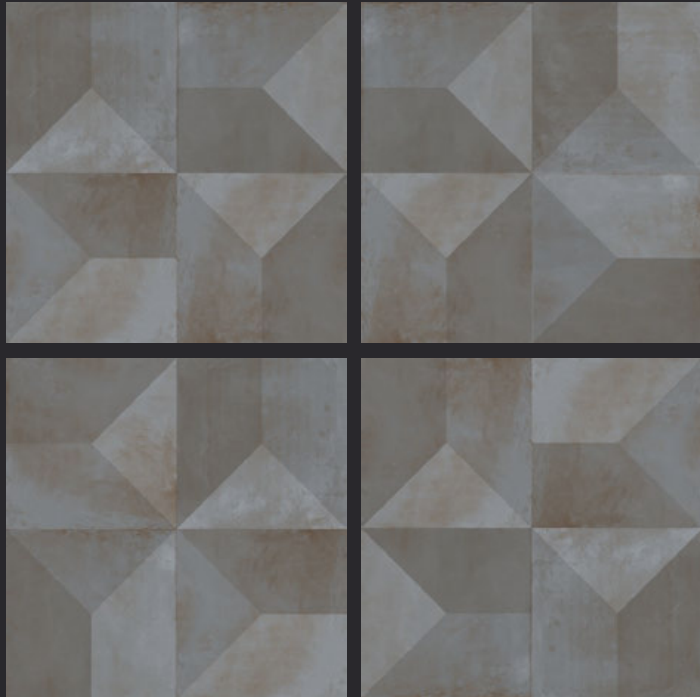

GLAZED
VITRIFIED TILES

600x
600mm

Random Face