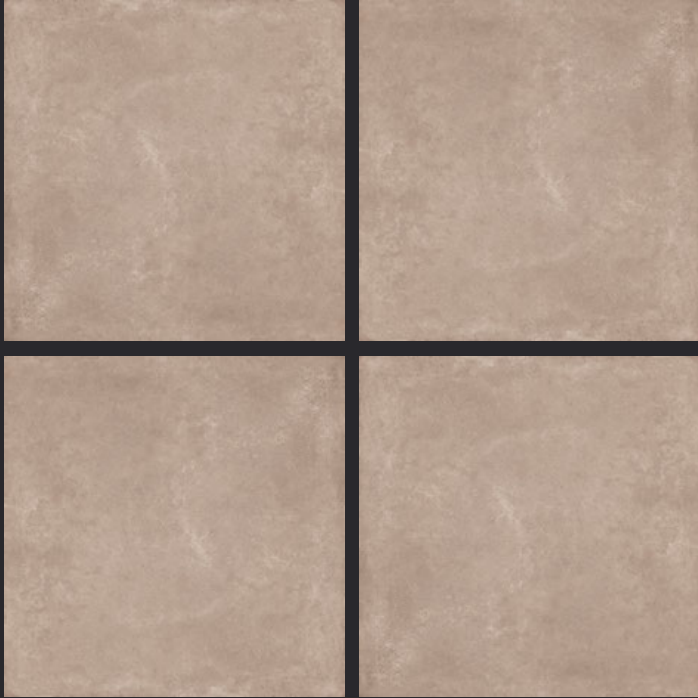

GLAZED
VITRIFIED TILES

600x
600mm

GEO BROWN COLOUR

RUSTIC FINISH

EURO PALLET PACKING

Size	Pcs. Per Box	Sq. Mtr. Per Box	Sq. Ft. Per Box	Weight Per Box In Kgs. (approx)	Sq. Mtr. Per Container	Total Boxes Per Container	Boxes Per Pallet	Total Pallets Per Cont	Thickness (mm) (approx)	Weight / CTN (approx)
60x60cm	4 pcs.	1.44	15.5	27.5	1440.00	1000	50	20	9.00	27500