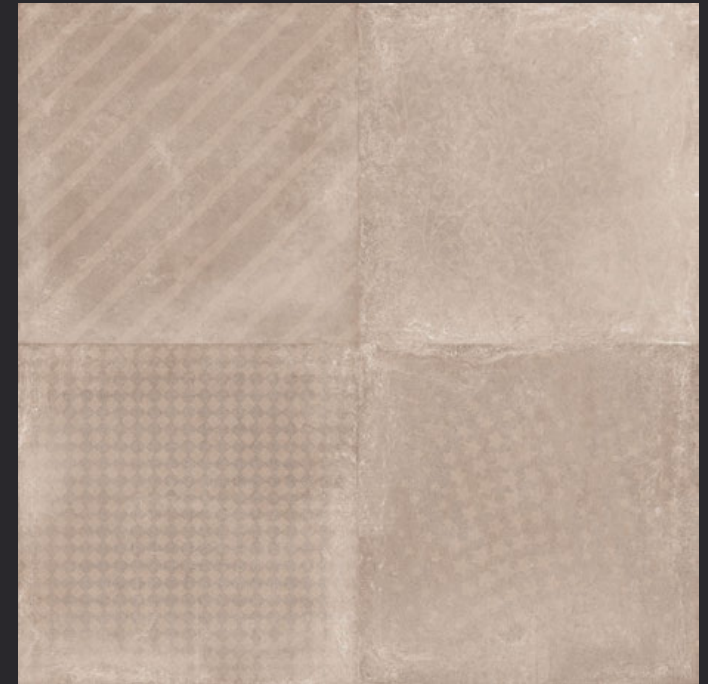

GLAZED
VITRIFIED TILES

600x
600mm

GEO BROWN DECOR (CARVING)

RUSTIC FINISH

EURO PALLET PACKING

Size	Pcs. Per Box	Sq. Mtr. Per Box	Sq. Ft. Per Box	Weight Per Box In Kgs. (approx)	Sq. Mtr. Per Container	Total Boxes Per Container	Boxes Per Pallet	Total Pallets Per Cont	Thickness (mm) (approx)	Weight / CTN (approx)
60x60cm	4 pcs.	1.44	15.5	27.5	1440.00	1000	50	20	9.00	27500