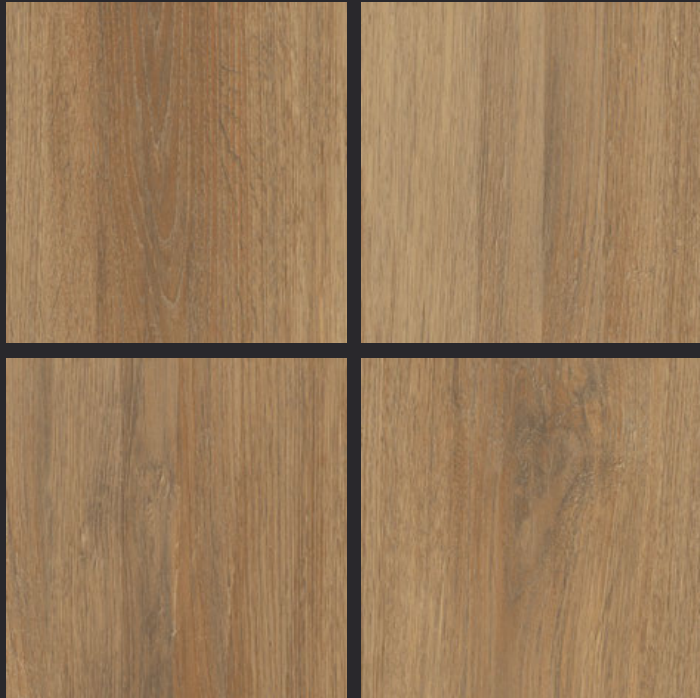

GLAZED
VITRIFIED TILES

600x
600mm

Random Face