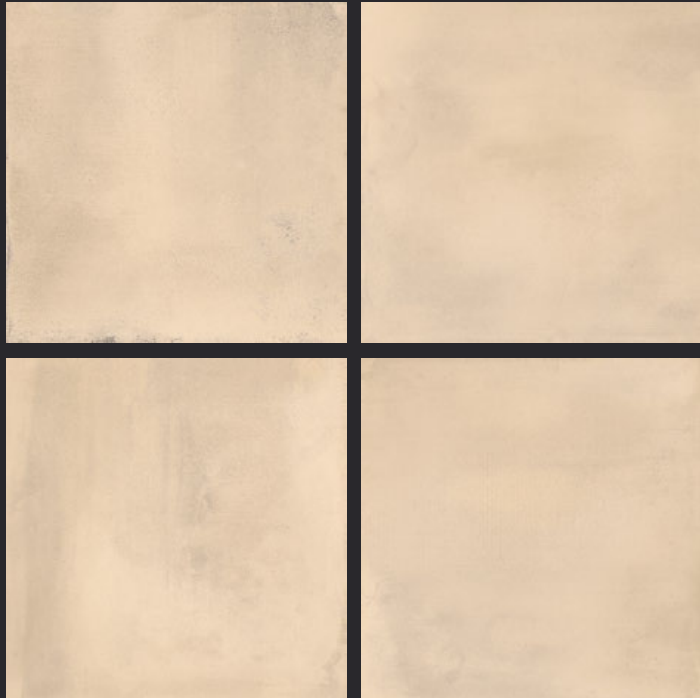

GLAZED
VITRIFIED TILES

600x
600mm

Random Face