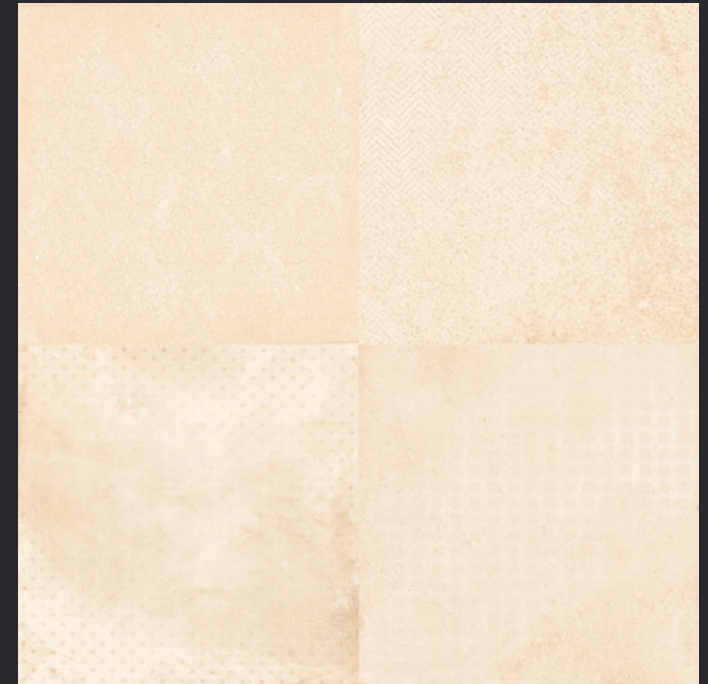

GLAZED
VITRIFIED TILES
**600x
600mm**

MAGNUS BEIGE DECOR (CARVING)
RUSTIC FINISH

EURO PALLET PACKING

Size	Pcs. Per Box	Sq. Mtr. Per Box	Sq. Ft. Per Box	Weight Per Box In Kgs. (approx)	Sq. Mtr. Per Container	Total Boxes Per Container	Boxes Per Pallet	Total Pallets Per Cont	Thickness (mm) (approx)	Weight / CTN (approx)
60x60cm	4 pcs.	1.44	15.5	27.5	1440.00	1000	50	20	9.00	27500