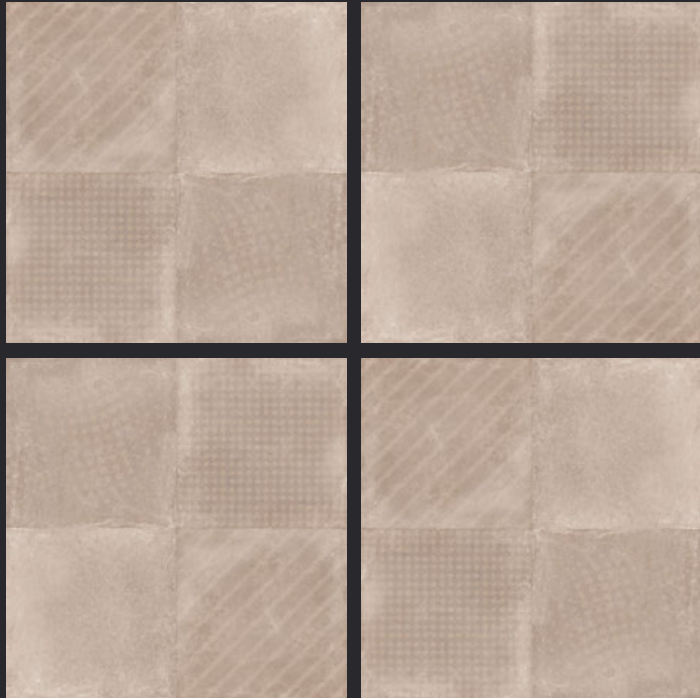

GLAZED
VITRIFIED TILES

600x
600mm

GEO BROWN DECOR (CARVING)

RUSTIC FINISH

EURO PALLET PACKING

Size	Pcs. Per Box	Sq. Mtr. Per Box	Sq. Ft. Per Box	Weight Per Box In Kgs. (approx)	Sq. Mtr. Per Container	Total Boxes Per Container	Boxes Per Pallet	Total Pallets Per Cont	Thickness (mm) (approx)	Weight / CTN (approx)
60x60cm	4 pcs.	1.44	15.5	27.5	1440.00	1000	50	20	9.00	27500