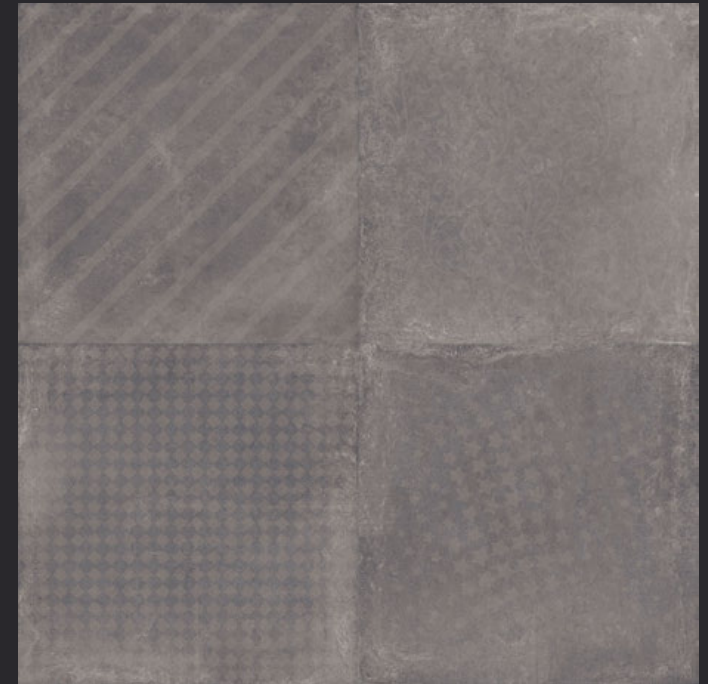

GLAZED
VITRIFIED TILES

600x
600mm

GEO GRAPHITE DECOR (CARVING)

RUSTIC FINISH

EURO PALLET PACKING

Size	Pcs. Per Box	Sq. Mtr. Per Box	Sq. Ft. Per Box	Weight Per Box In Kgs. (approx)	Sq. Mtr. Per Container	Total Boxes Per Container	Boxes Per Pallet	Total Pallets Per Cont	Thickness (mm) (approx)	Weight / CTN (approx)
60x60cm	4 pcs.	1.44	15.5	27.5	1440.00	1000	50	20	9.00	27500