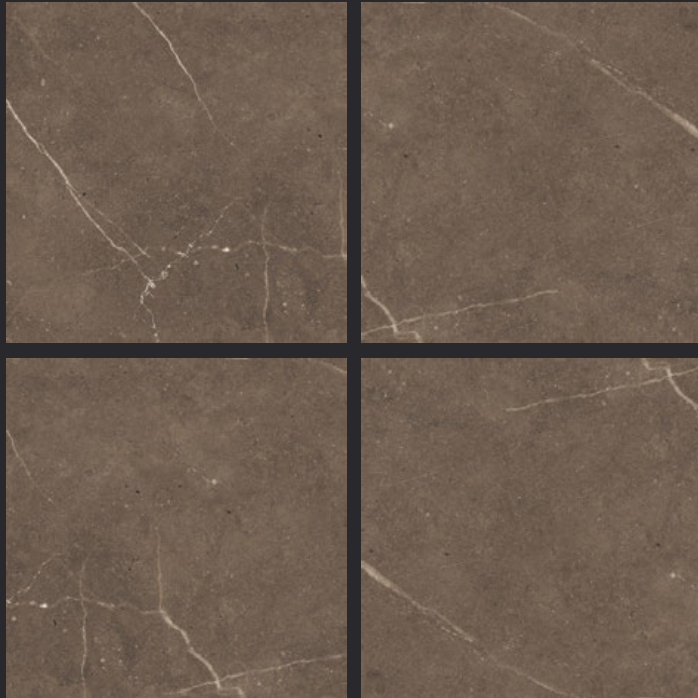

GLAZED
VITRIFIED TILES

600x
600mm

Random Face