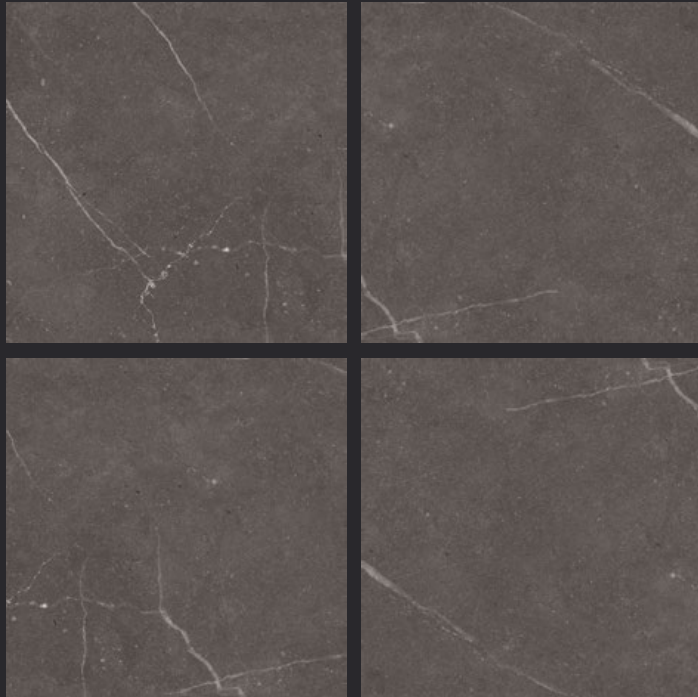

GLAZED
VITRIFIED TILES

600x
600mm

Random Face