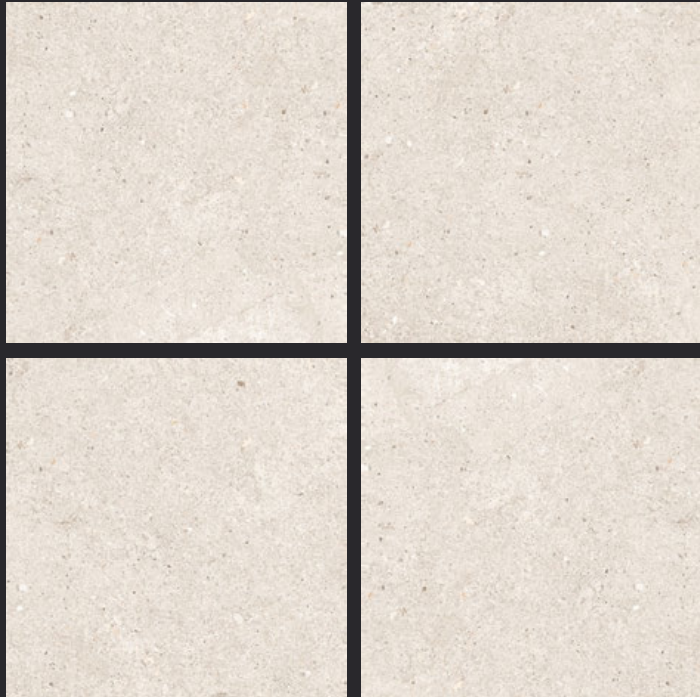

GLAZED
VITRIFIED TILES
**600x
600mm**

Random Face