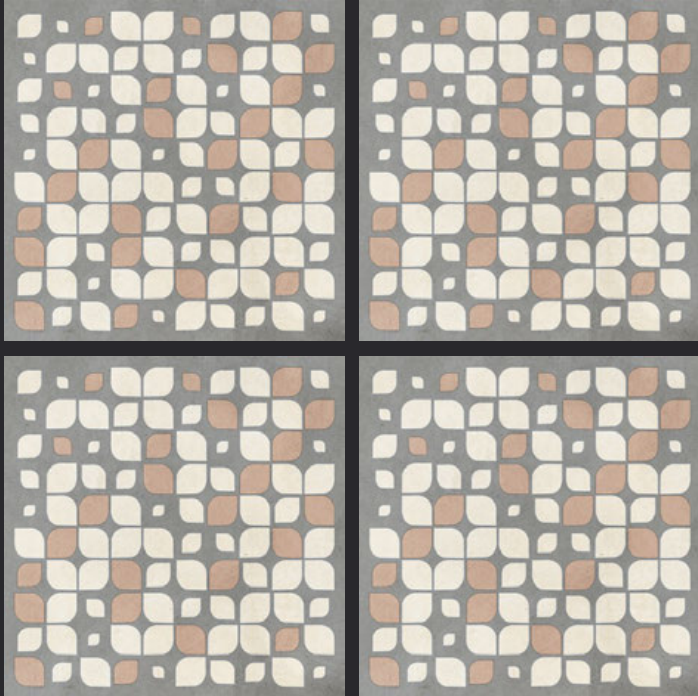

GLAZED
VITRIFIED TILES

600x
600mm

SVPL 5002 (CARVING)

RUSTIC FINISH

EURO PALLET PACKING

Size	Pcs. Per Box	Sq. Mtr. Per Box	Sq. Ft. Per Box	Weight Per Box In Kgs. (approx)	Sq. Mtr. Per Container	Total Boxes Per Container	Boxes Per Pallet	Total Pallets Per Cont	Thickness (mm) (approx)	Weight / CTN (approx)
60x60cm	4 pcs.	1.44	15.5	27.5	1440.00	1000	50	20	9.00	27500