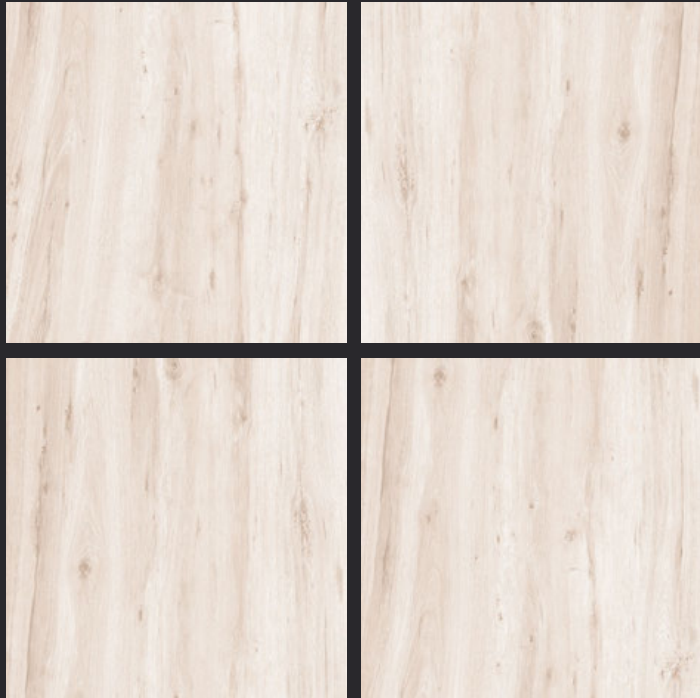

GLAZED
VITRIFIED TILES

600x
600mm

Random Face