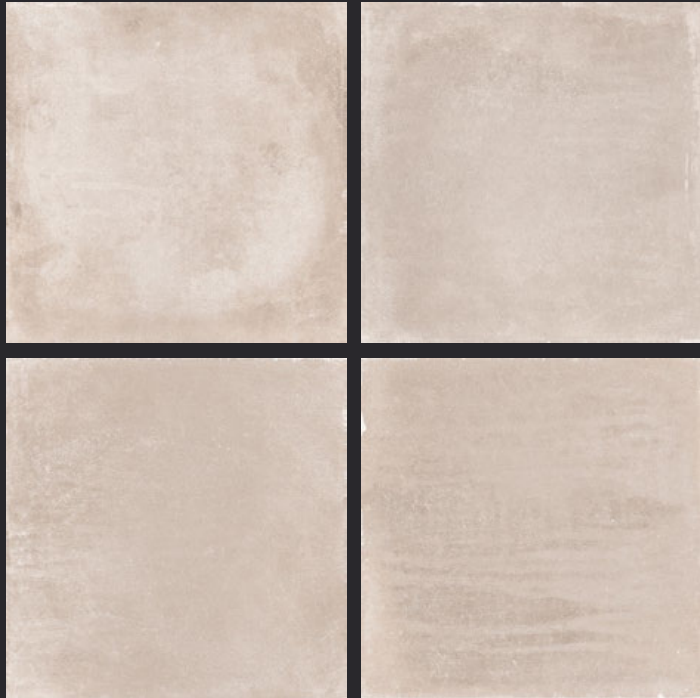

GLAZED
VITRIFIED TILES

600x
600mm

Random Face