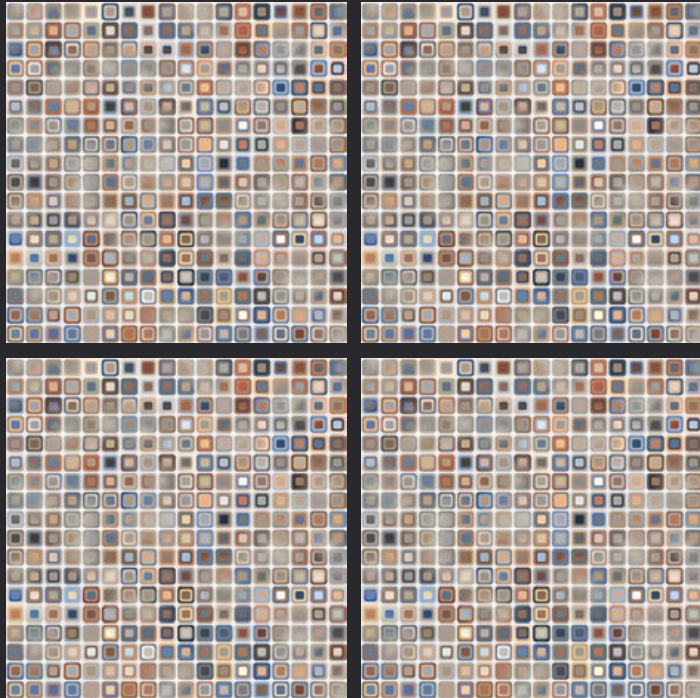

GLAZED
VITRIFIED TILES
**600x
600mm**

SVPL D 3043

RUSTIC FINISH

EURO PALLET PACKING

Size	Pcs. Per Box	Sq. Mtr. Per Box	Sq. Ft. Per Box	Weight Per Box In Kgs. (approx)	Sq. Mtr. Per Container	Total Boxes Per Container	Boxes Per Pallet	Total Pallets Per Cont	Thickness (mm) (approx)	Weight / CTN (approx)
60x60cm	4 pcs.	1.44	15.5	27.5	1440.00	1000	50	20	9.00	27500