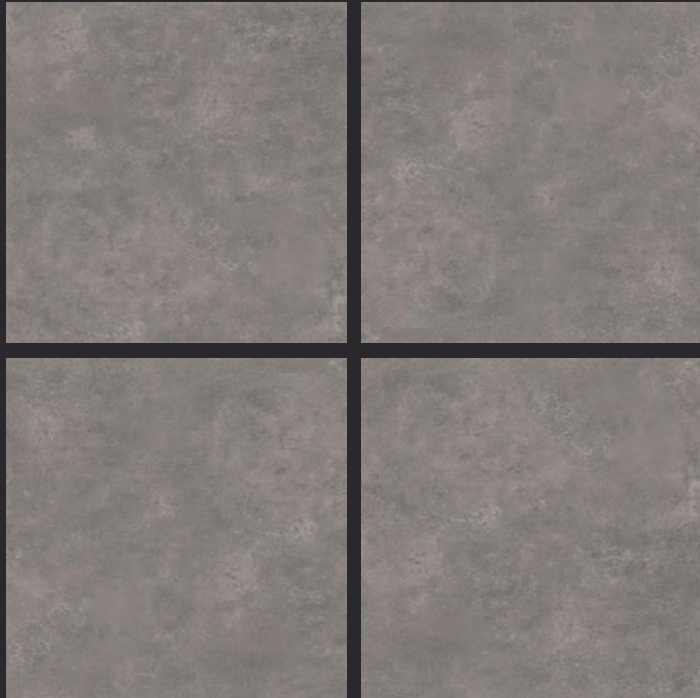

GLAZED  
VITRIFIED TILES

600x  
600mm

Random Face

SVPL 3028

RUSTIC FINISH