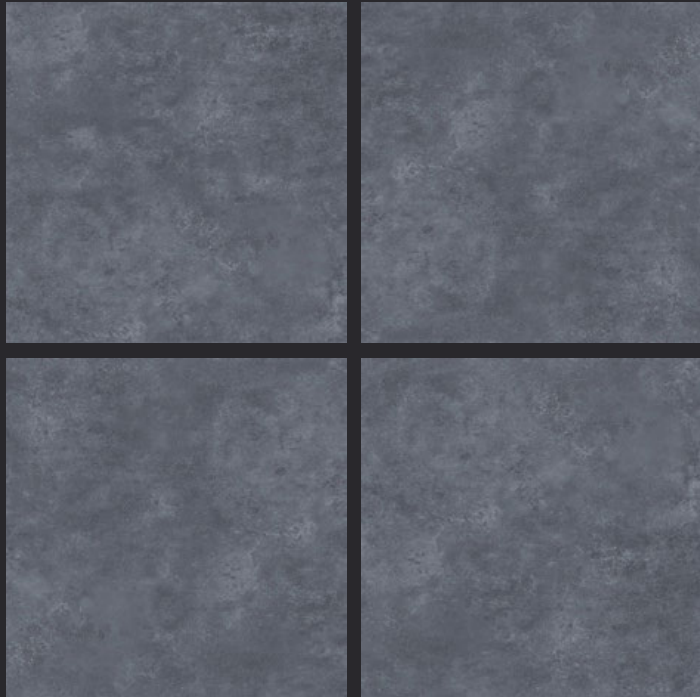

GLAZED
VITRIFIED TILES

600x
600mm

Random Face