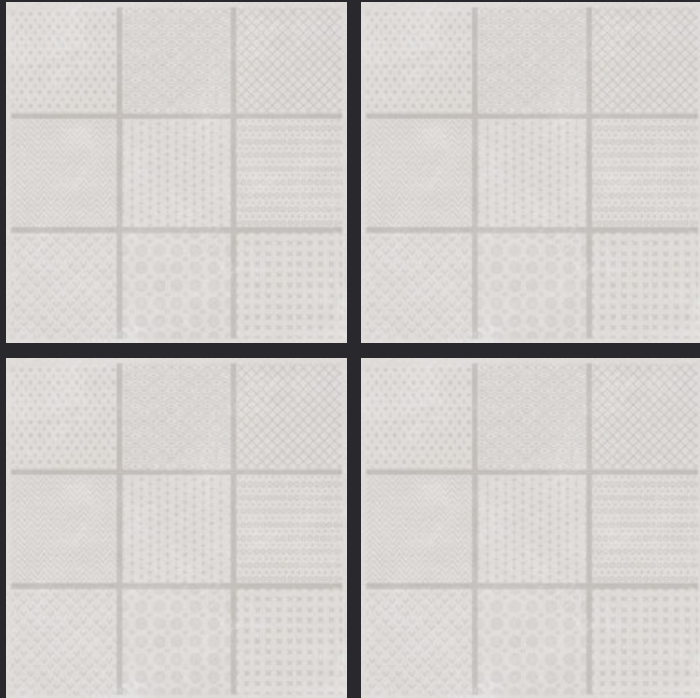

GLAZED
VITRIFIED TILES
**600x
600mm**

SVPL 5001 (CARVING)

RUSTIC FINISH

EURO PALLET PACKING

Size	Pcs. Per Box	Sq. Mtr. Per Box	Sq. Ft. Per Box	Weight Per Box In Kgs. (approx)	Sq. Mtr. Per Container	Total Boxes Per Container	Boxes Per Pallet	Total Pallets Per Cont	Thickness (mm) (approx)	Weight / CTN (approx)
60x60cm	4 pcs.	1.44	15.5	27.5	1440.00	1000	50	20	9.00	27500