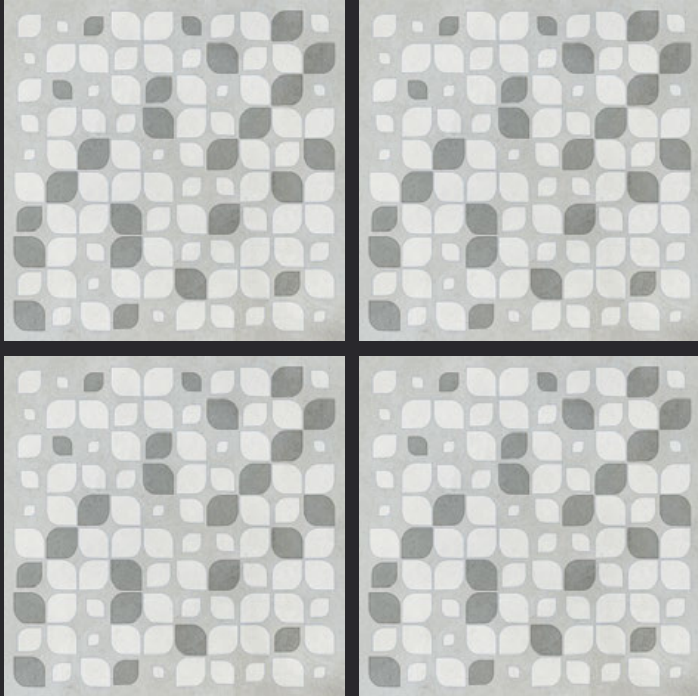

GLAZED
VITRIFIED TILES

600x
600mm

SVPL 5003 (CARVING)

RUSTIC FINISH

EURO PALLET PACKING

Size	Pcs. Per Box	Sq. Mtr. Per Box	Sq. Ft. Per Box	Weight Per Box In Kgs. (approx)	Sq. Mtr. Per Container	Total Boxes Per Container	Boxes Per Pallet	Total Pallets Per Cont	Thickness (mm) (approx)	Weight / CTN (approx)
60x60cm	4 pcs.	1.44	15.5	27.5	1440.00	1000	50	20	9.00	27500