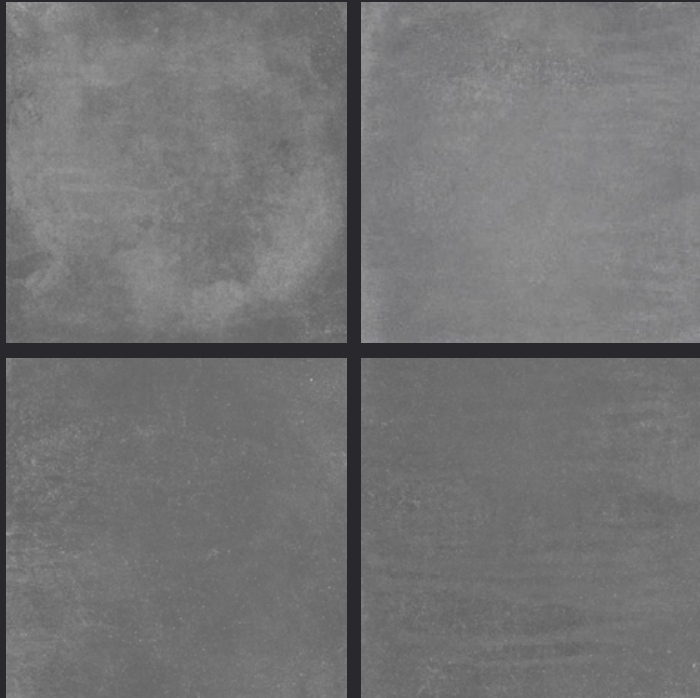

GLAZED
VITRIFIED TILES

600x
600mm

Random Face