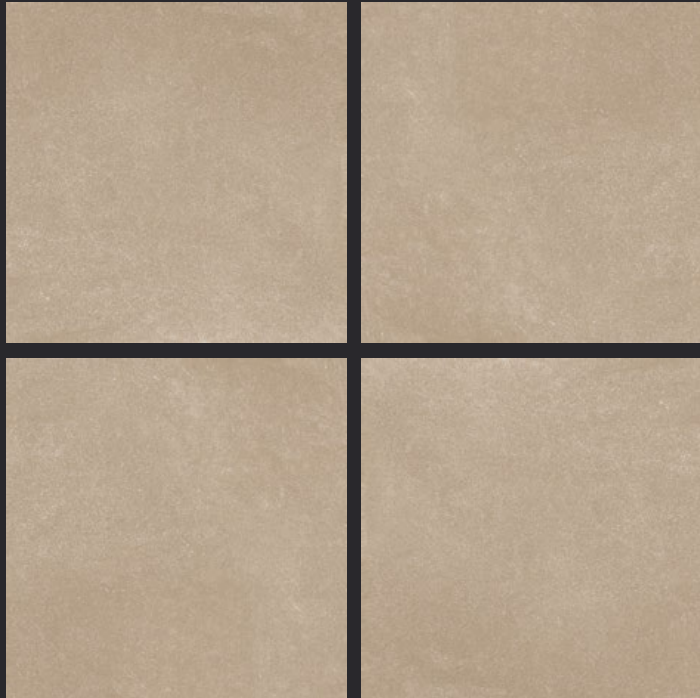

GLAZED  
VITRIFIED TILES

600x  
600mm

Random Face

TRIBECA BROWN

RUSTIC FINISH