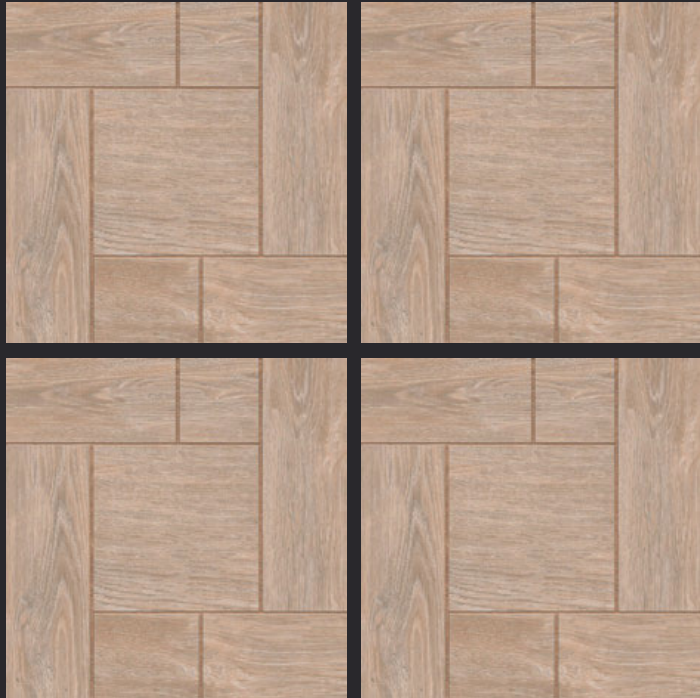

GLAZED
VITRIFIED TILES

600x
600mm

SVPL 3037

RUSTIC FINISH

EURO PALLET PACKING

Size	Pcs. Per Box	Sq. Mtr. Per Box	Sq. Ft. Per Box	Weight Per Box In Kgs. (approx)	Sq. Mtr. Per Container	Total Boxes Per Container	Boxes Per Pallet	Total Pallets Per Cont	Thickness (mm) (approx)	Weight / CTN (approx)
60x60cm	4 pcs.	1.44	15.5	27.5	1440.00	1000	50	20	9.00	27500