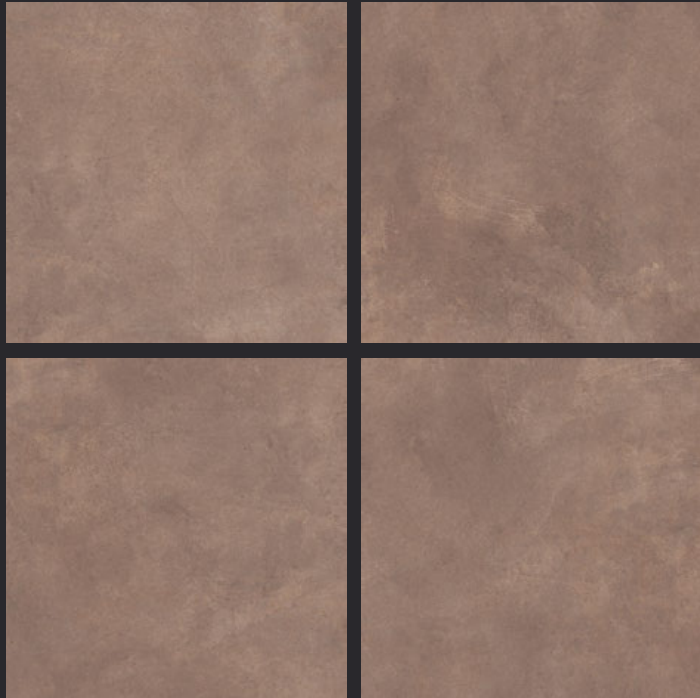

GLAZED
VITRIFIED TILES

600x
600mm

Random Face