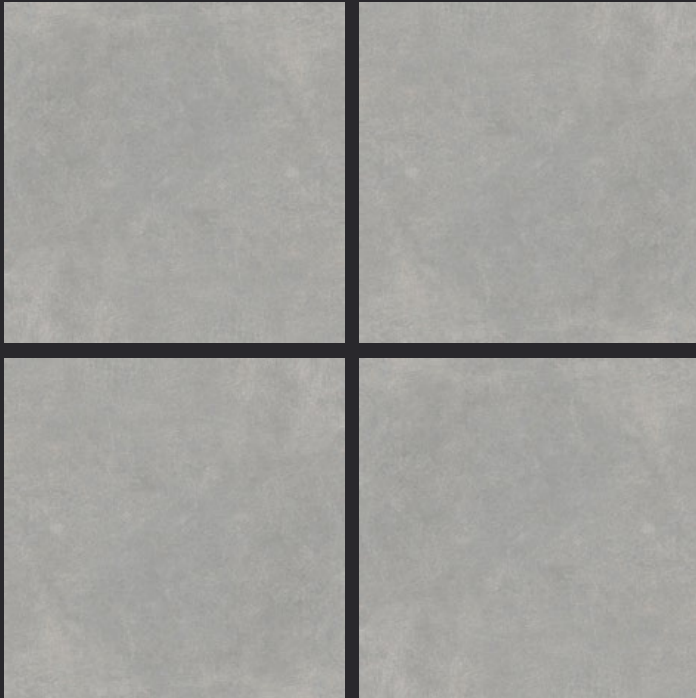

GLAZED  
VITRIFIED TILES

600x  
600mm

SVPL 3034

RUSTIC FINISH