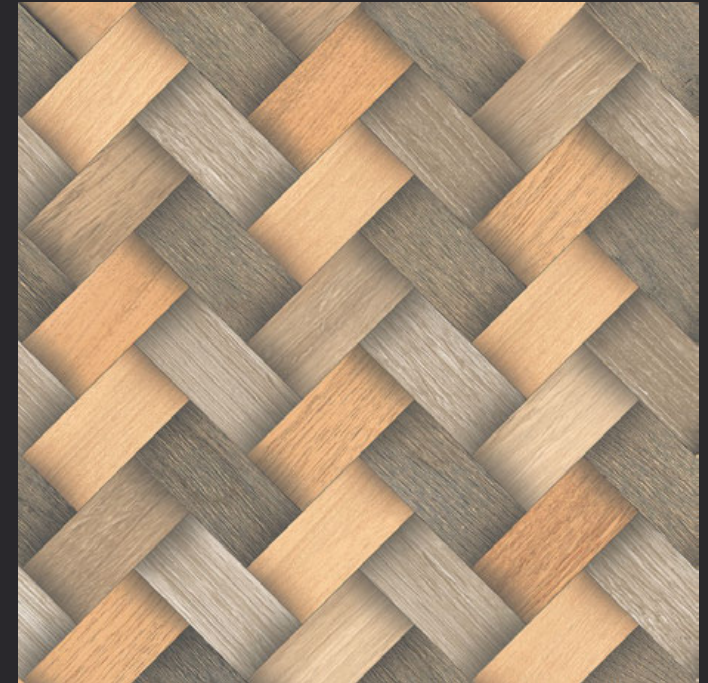

GLAZED
VITRIFIED TILES
**600x
600mm**

WEAVE BROWN
RUSTIC FINISH

EURO PALLET PACKING

Size	Pcs. Per Box	Sq. Mtr. Per Box	Sq. Ft. Per Box	Weight Per Box In Kgs. (approx)	Sq. Mtr. Per Container	Total Boxes Per Container	Boxes Per Pallet	Total Pallets Per Cont	Thickness (mm) (approx)	Weight / CTN (approx)
60x60cm	4 pcs.	1.44	15.5	27.5	1440.00	1000	50	20	9.00	27500