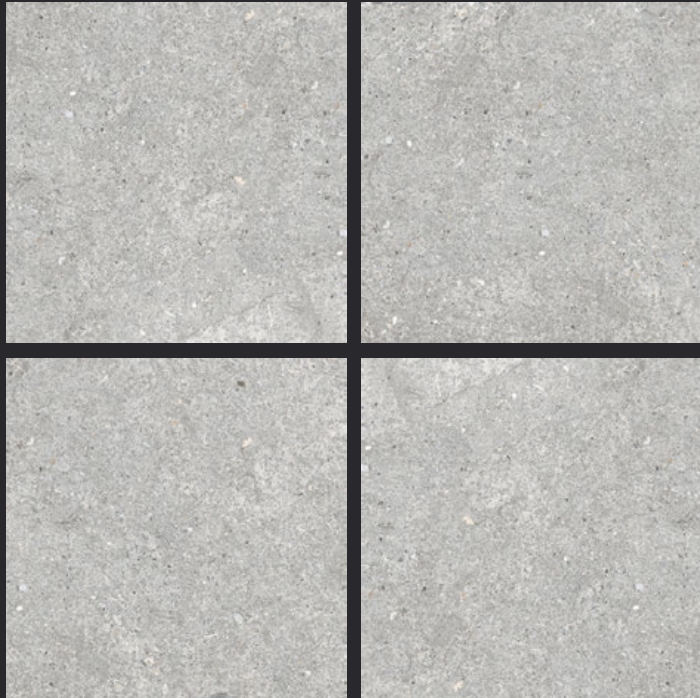

GLAZED
VITRIFIED TILES

600x
600mm

Random Face