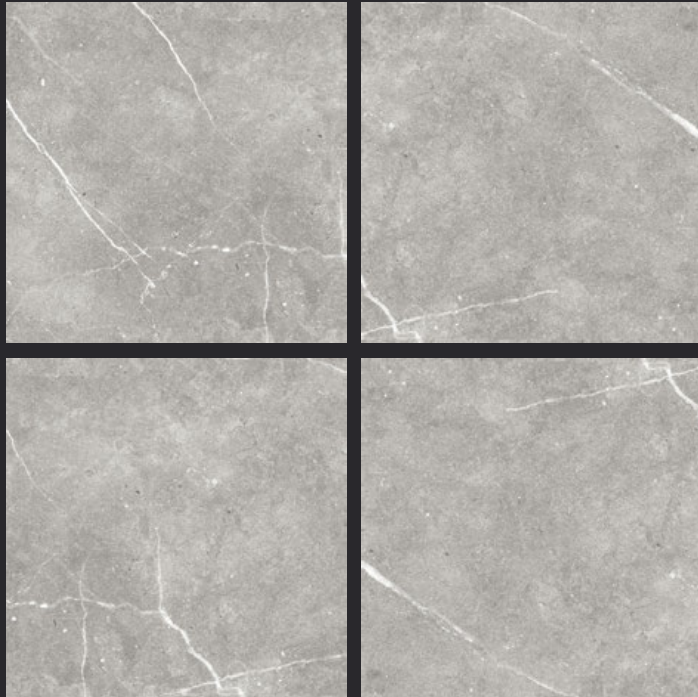

GLAZED
VITRIFIED TILES

600x
600mm

Random Face