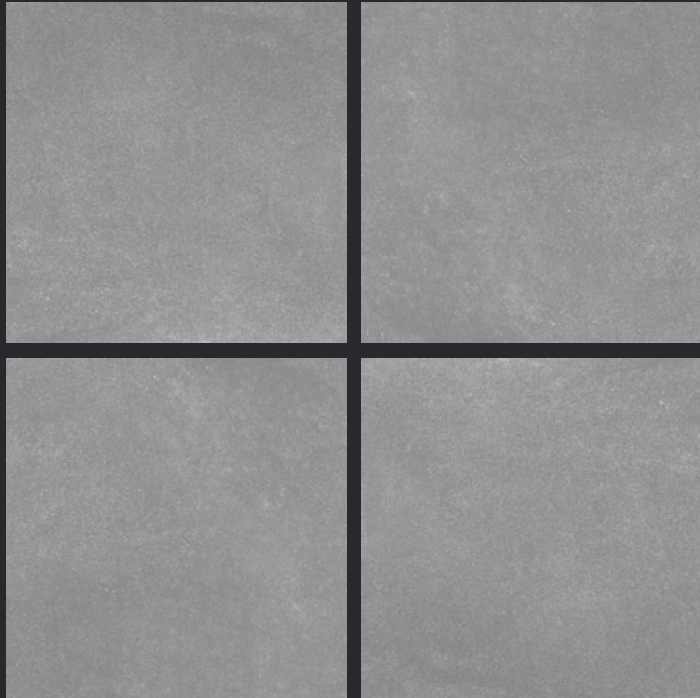

GLAZED
VITRIFIED TILES

600x
600mm

Random Face