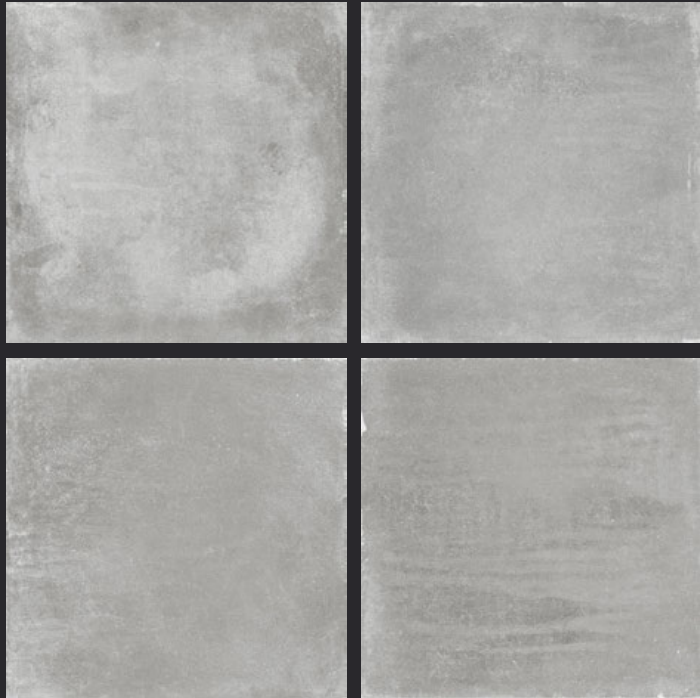

GLAZED
VITRIFIED TILES

600x
600mm

Random Face