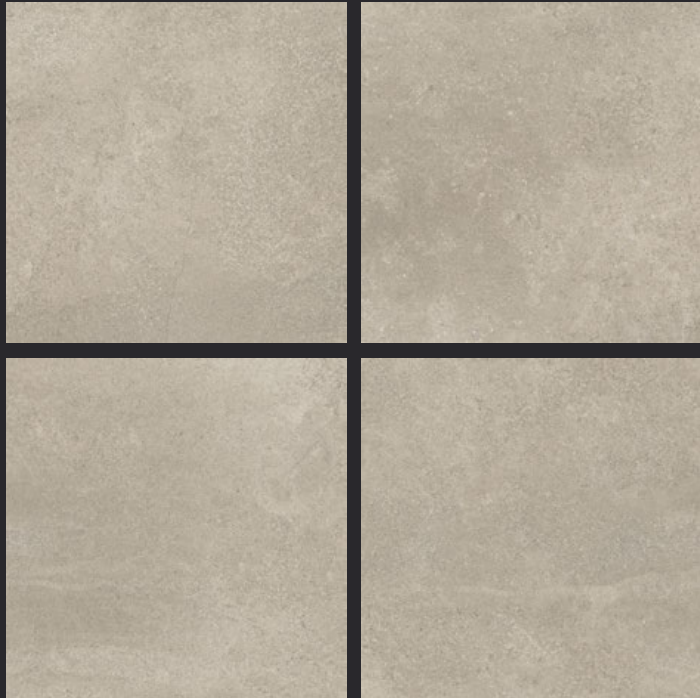

GLAZED
VITRIFIED TILES

600x
600mm

Random Face