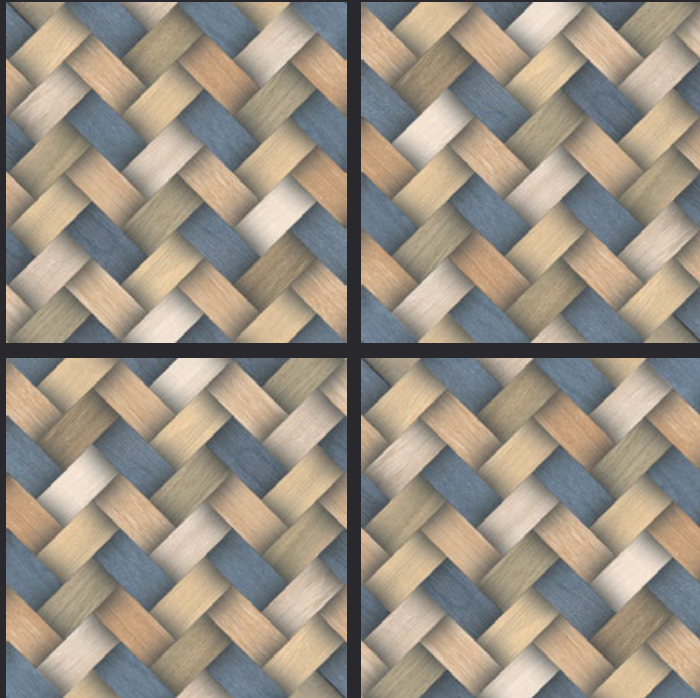

GLAZED
VITRIFIED TILES
**600x
600mm**

WEAVE GRIS
RUSTIC FINISH

EURO PALLET PACKING

Size	Pcs. Per Box	Sq. Mtr. Per Box	Sq. Ft. Per Box	Weight Per Box In Kgs. (approx)	Sq. Mtr. Per Container	Total Boxes Per Container	Boxes Per Pallet	Total Pallets Per Cont	Thickness (mm) (approx)	Weight / CTN (approx)
60x60cm	4 pcs.	1.44	15.5	27.5	1440.00	1000	50	20	9.00	27500