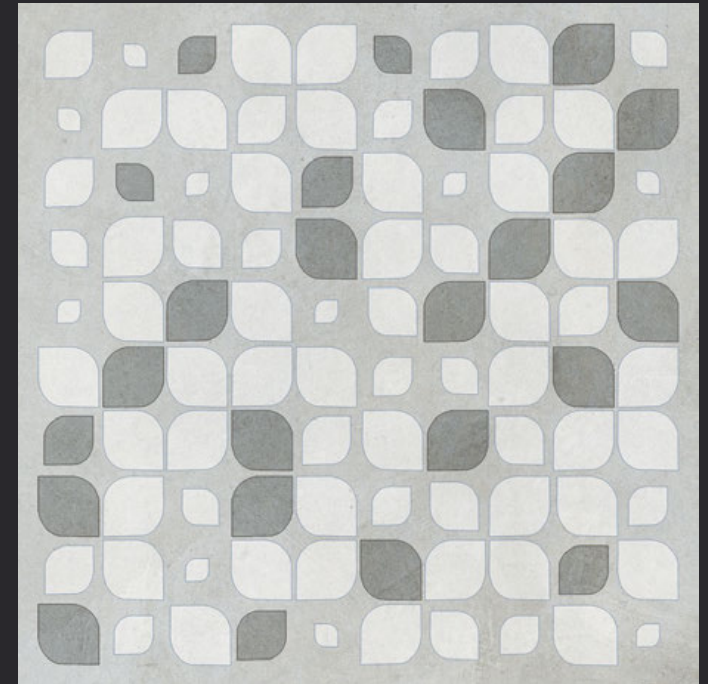

GLAZED
VITRIFIED TILES

600x
600mm

SVPL 5003 (CARVING)

RUSTIC FINISH

EURO PALLET PACKING

Size	Pcs. Per Box	Sq. Mtr. Per Box	Sq. Ft. Per Box	Weight Per Box In Kgs. (approx)	Sq. Mtr. Per Container	Total Boxes Per Container	Boxes Per Pallet	Total Pallets Per Cont	Thickness (mm) (approx)	Weight / CTN (approx)
60x60cm	4 pcs.	1.44	15.5	27.5	1440.00	1000	50	20	9.00	27500