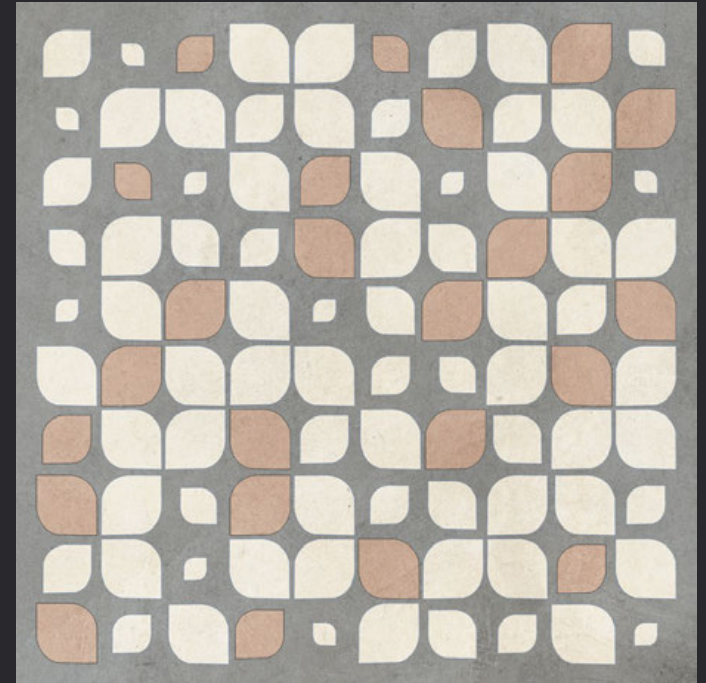

GLAZED
VITRIFIED TILES

600x
600mm

SVPL 5002 (CARVING)

RUSTIC FINISH

EURO PALLET PACKING

Size	Pcs. Per Box	Sq. Mtr. Per Box	Sq. Ft. Per Box	Weight Per Box In Kgs. (approx)	Sq. Mtr. Per Container	Total Boxes Per Container	Boxes Per Pallet	Total Pallets Per Cont	Thickness (mm) (approx)	Weight / CTN (approx)
60x60cm	4 pcs.	1.44	15.5	27.5	1440.00	1000	50	20	9.00	27500