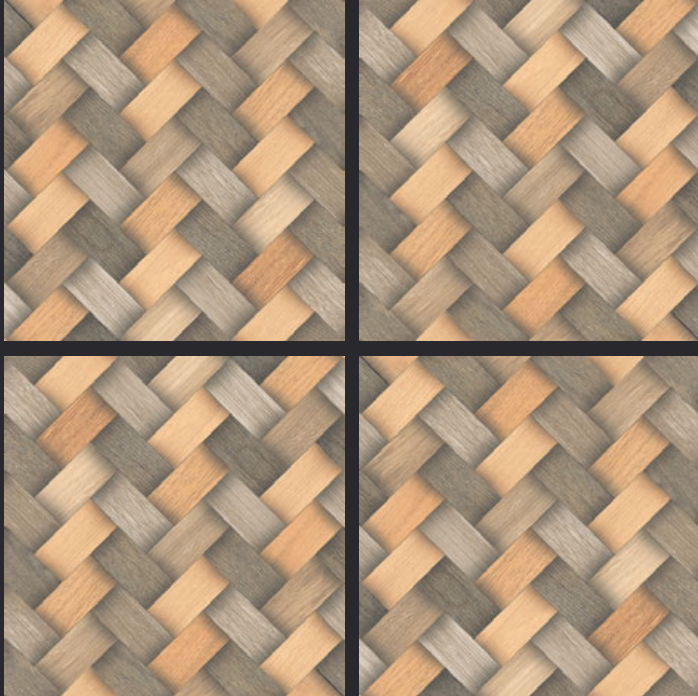

GLAZED
VITRIFIED TILES
**600x
600mm**

WEAVE BROWN
RUSTIC FINISH

EURO PALLET PACKING

Size	Pcs. Per Box	Sq. Mtr. Per Box	Sq. Ft. Per Box	Weight Per Box In Kgs. (approx)	Sq. Mtr. Per Container	Total Boxes Per Container	Boxes Per Pallet	Total Pallets Per Cont	Thickness (mm) (approx)	Weight / CTN (approx)
60x60cm	4 pcs.	1.44	15.5	27.5	1440.00	1000	50	20	9.00	27500