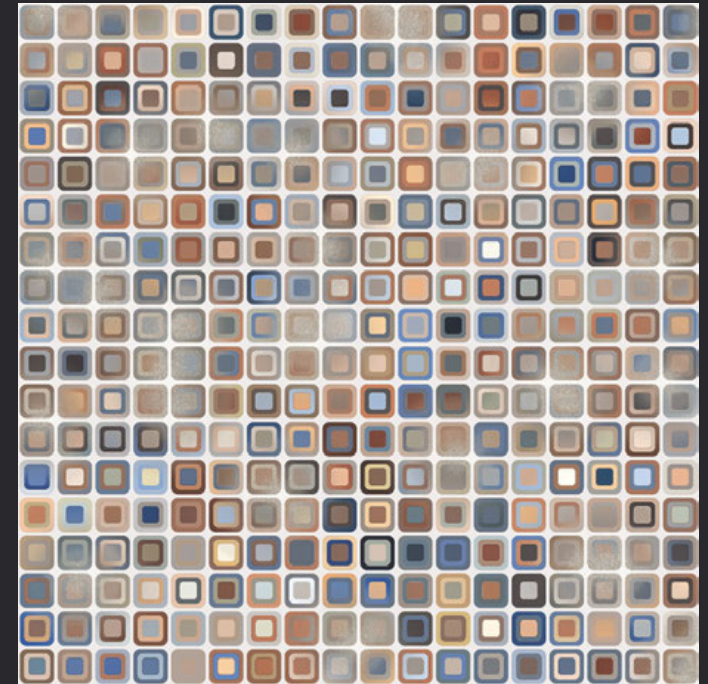

GLAZED
VITRIFIED TILES
**600x
600mm**

SVPL D 3043

RUSTIC FINISH

EURO PALLET PACKING

Size	Pcs. Per Box	Sq. Mtr. Per Box	Sq. Ft. Per Box	Weight Per Box In Kgs. (approx)	Sq. Mtr. Per Container	Total Boxes Per Container	Boxes Per Pallet	Total Pallets Per Cont	Thickness (mm) (approx)	Weight / CTN (approx)
60x60cm	4 pcs.	1.44	15.5	27.5	1440.00	1000	50	20	9.00	27500