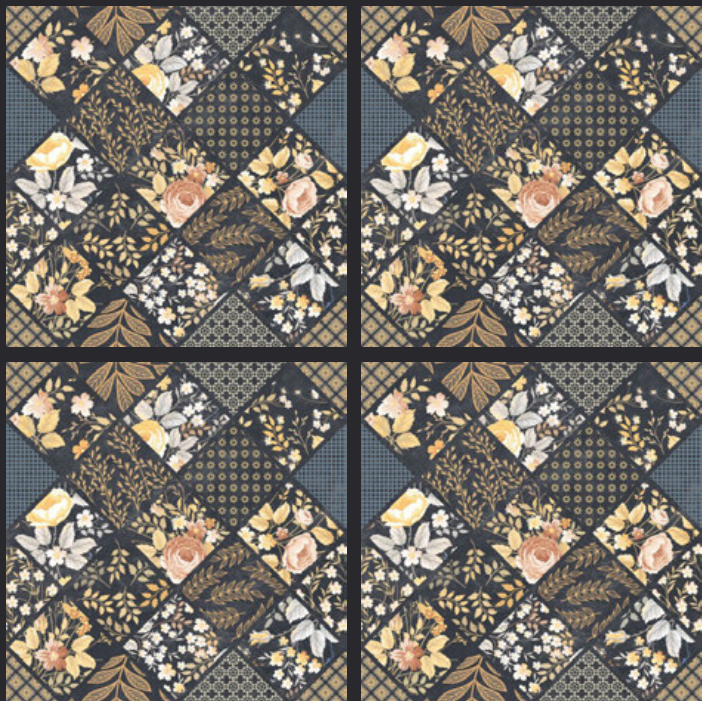

GLAZED
VITRIFIED TILES

600x
600mm

SVPL D 3041

RUSTIC FINISH

EURO PALLET PACKING

Size	Pcs. Per Box	Sq. Mtr. Per Box	Sq. Ft. Per Box	Weight Per Box In Kgs. (approx)	Sq. Mtr. Per Container	Total Boxes Per Container	Boxes Per Pallet	Total Pallets Per Cont	Thickness (mm) (approx)	Weight / CTN (approx)
60x60cm	4 pcs.	1.44	15.5	27.5	1440.00	1000	50	20	9.00	27500